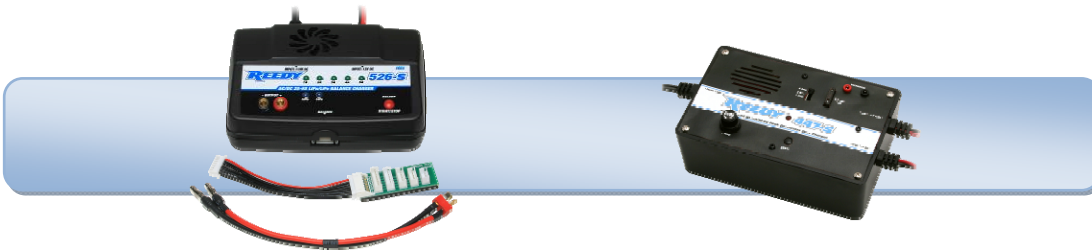

PART #	DESCRIPTION	AE RETAIL	EXCHANGE PRICE
801	121 VR-ST .21 RACE ENGINE	$599.99	$199.99
802	121 VS .21 PULLSTART ENGINE	$299.99	$150.00

Exchange any listed charger for any other charger listed in this Program.