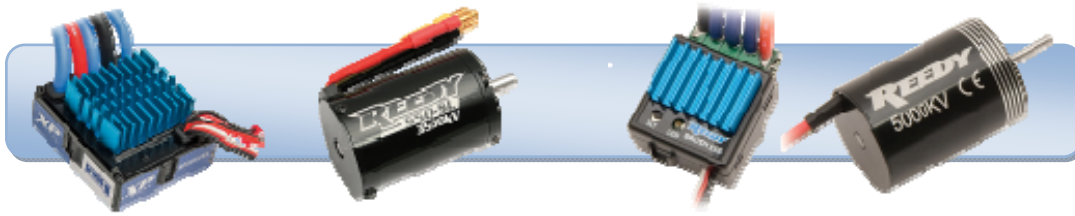

PART #	DESCRIPTION	AE RETAIL	EXCHANGE PRICE
900	REEDY MICRO BRUSHLESS ESC	\$89.99	\$45.00

PART #	DESCRIPTION	AE RETAIL	EXCHANGE PRICE
910	REEDY MICRO BL MOTOR 5000 KV	\$49.99	\$25.00
911	REEDY MICRO BL MOTOR 5500 KV	\$49.99	\$25.00
912	REEDY MICRO BL MOTOR 6100 KV	\$49.99	\$25.00
913	REEDY MICRO BL MOTOR 7000 KV	\$49.99	\$25.00
914	REEDY MICRO BL MOTOR 8000 KV	\$49.99	\$25.00
915	REEDY MICRO BL MOTOR 9500 KV	\$49.99	\$25.00
920	REEDY 540-SL 3300KV	\$84.99	\$42.50
921	REEDY 540-SL 3900KV	\$84.99	\$42.50
922	REEDY 540-SL 4900KV	\$84.99	\$42.50
923	REEDY 540-SL 6100KV	\$84.99	\$42.50
924	REEDY 550-SL 3500KV	\$109.99	\$55.00
925	REEDY 550-SL 4000KV	\$109.99	\$55.00
929	REEDY 1515-SL BL MOTOR	\$219.99	\$110.00
9626	REEDY RADON 30000 RPM MOTOR	\$22.99	\$11.50

Exchange any Reedy motor listed for any other Reedy motor in this Program.

Exchange any ESC/motor combo listed for any other ESCs or motors in this Program.

PART #	DESCRIPTION	AE RETAIL	EXCHANGE PRICE
930	REEDY MICRO ESC W/5000KV MOTOR	\$129.99	\$65.00
931	REEDY MICRO ESC W/5500KV MOTOR	\$129.99	\$65.00
932	REEDY MICRO ESC W/6100KV MOTOR	\$129.99	\$65.00
933	REEDY MICRO ESC W/7000KV MOTOR	\$129.99	\$65.00
934	REEDY MICRO ESC W/8000KV MOTOR	\$129.99	\$65.00
935	REEDY MICRO ESC W/9500KV MOTOR	\$129.99	\$65.00