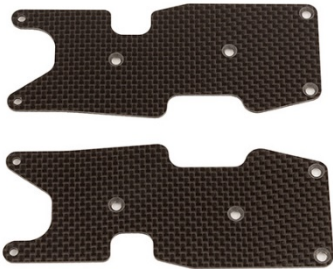

For Immediate Release: October 26, 2020

NEW!  **Parts for the RC8T3.2 and RC8T3.2e**

#81474 RC8T3.2 FT Rear Suspension Arm Inserts, 1.2mm, carbon fiber

#81478 RC8T3.2 FT Front Lower Suspension Arm Inserts, 1.2mm, carbon fiber

#81482 RC8T3.2 FT Front Upper Suspension Arm Inserts, 1.2mm, carbon fiber

New from the Factory Team brand are optional carbon fiber inserts for the Team Associated RC8T3.2 suspension arms! These 1.2mm thick carbon fiber inserts replace the stock plastic inserts and offer improved stiffness and a clean Factory Team look.

When switching to the new carbon fiber inserts, it is recommended to use a shorter M3x6mm BHCS (#31531) for the two inner hinge pin locations and M3x6mm FHCS (#31541) for the others.

Fits: RC8T3.2 and T3.2e suspension arms #81472, 81476, and 81480.