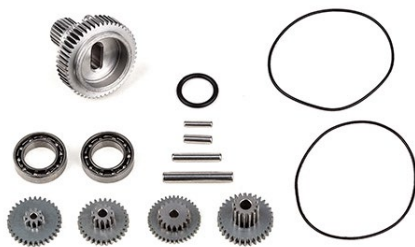

### Features

- Ultra-precise titanium gears
- Full aluminum low-profile case
- Powerful brushless motor
- Waterproof construction
- Dual ball bearings
- High-voltage compatible

### Specifications

Model	RS1606A	RT2007A
Part #	27154	27155
Input (V)	4.8 – 8.4	4.8 – 8.4
Motor	Brushless	Brushless
Speed (sec/60°)	6.0V	.070
	7.4V	.065
	8.4V	.058
Torque (kg-cm/in-oz)	6.0V	13/180
	7.4V	14.5/201
	8.4V	16/222
Dimensions (mm)	40.8x20.2x26.5	40.8x20.2x26.5
Weight (g)	57.2	57.2
Spline	25	25

See next page for catalog information

#27154 Reedy RS1606A Low-Profile Titanium Gear Brushless Hi-Speed HV Servo

#27155 Reedy RT2007A Low-Profile Titanium Gear Brushless Hi-Torque HV Servo

## Reedy Low-Profile Titanium Gear Brushless HV Servos

UPC	Part No.	Description	MSRP	MAP	Available
784695 271548	27154	Reedy RS1606A Low-Profile Titanium Gear Brushless Hi-Speed HV Servo	\$206.99	\$123.99	<a href="#">BUY NOW!</a>
784695 271555	27155	Reedy RT2007A Low-Profile Titanium Gear Brushless Hi-Torque HV Servo	\$206.99	\$123.99	<a href="#">BUY NOW!</a>
784695 271586	27158	RS1606A Gear Set	\$51.99	\$42.99	<a href="#">Available Now</a>
784695 271593	27159	RT2007A Gear Set	\$51.99	\$42.99	<a href="#">Available Now</a>