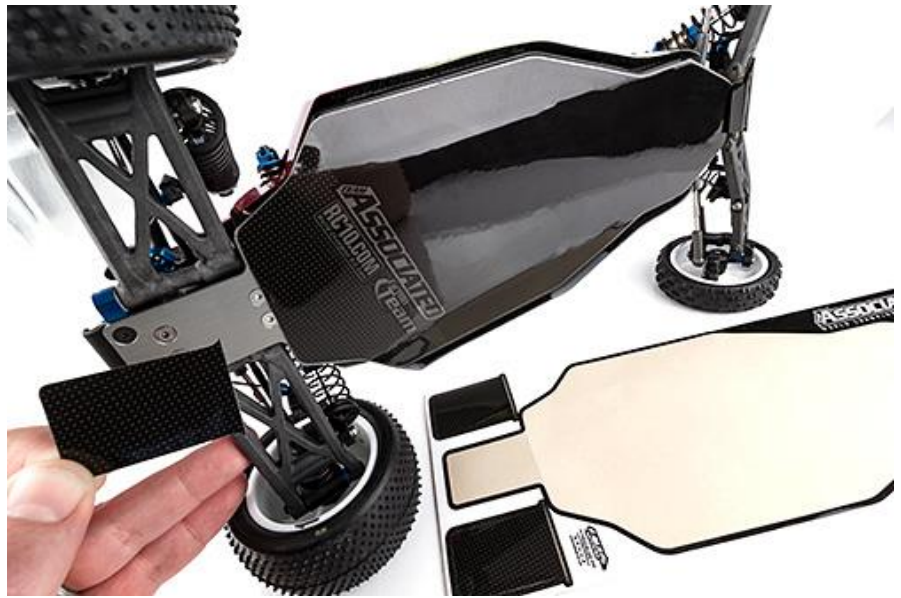

Press release online here: <http://bit.ly/asc91756>

For Immediate Release: May 9, 2017

NEW! **FACTORY Team** B6/B6D Chassis Protective Sheet

The B6/B6D Factory Team Chassis Protective Sheet is perfect for 1:10 scale electric racing applications. Whether you race indoor or outdoor, protecting and adding durability to your chassis is practically a necessity. Made from highly durable 18 mil vinyl with an aggressive adhesive, it is perfectly cut to fit your B6 or B6D and includes two extra tail sections to replace as they wear. Printed in gloss black and featuring team logos for that Factory Driver look.