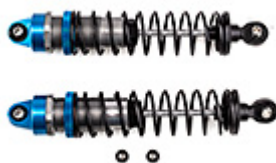

#25846 MT10 FT Shock Kit, rear, aluminum