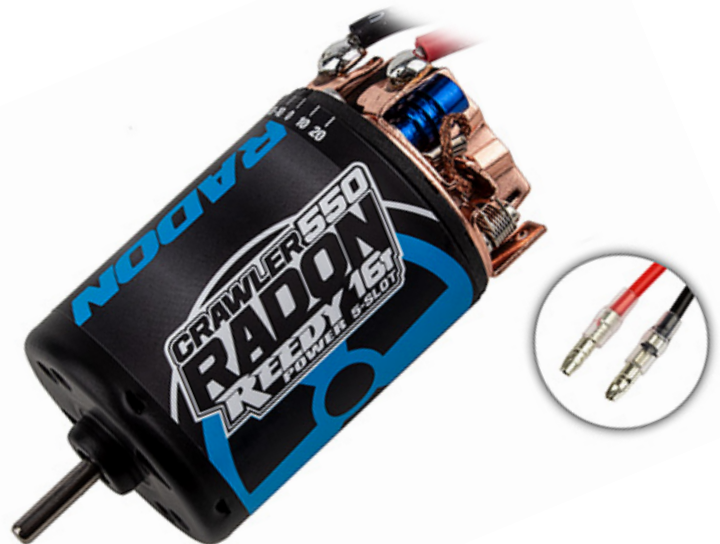

For Immediate Release: April 13, 2021

New! Reedy Radon 2 Crawler 550 Brushed Motors

All-new Reedy Radon 2 Crawler 550 brushed motors are now available! The Crawler 550 can easily be recognized by its extended length can which houses a longer armature and magnets, resulting in more torque than a typical shorter 540 can. An increase in torque makes the Crawler 550 ideal for heavier rigs or when encountering higher grip or steeper terrain. Thanks to the Crawler 550's 5-slot design, it still is capable of delivering precision throttle control, which is ideal for traversing the varying and changing terrain encountered on the trail.

Dual ball bearings improve performance and reliability while adjustable timing allows for adjustments to compensate for different drivetrain configurations that require reverse motor rotation, and for fine-tuning power output. These features together result in a powerful, reliable, economical, and versatile choice for those that prefer the enhanced drivability of brushed motor power.

The Radon 2 Crawler 550 motor is available in 10, 12, 14, 16, and 20-turn versions to suit a variety of applications and speed requirements.

Visit www.reedypower.com for a complete list of replacement and option parts.

Features

- 550 configuration
- Dual ball bearings
- Long-wearing brushes
- Adjustable timing
- Ultra-smooth 5-slot armature
- Silicone lead wires
- Completely rebuildable

Specifications

Feature	Specification
Cells	2S-3S LiPo/6-9 cell NiMH
Diameter (mm)	36
Length (mm)	62.5
Shaft Diameter (mm)	3.175
Weight (g)	218