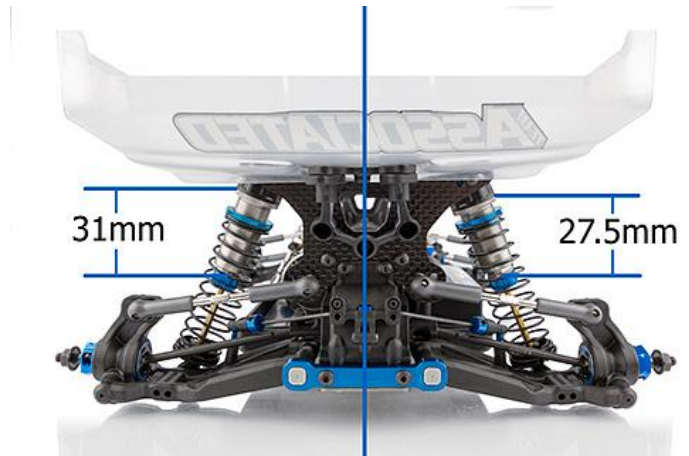

Press release online here: <http://bit.ly/2mxAeGn>

For Immediate Release: March 7, 2017

New Parts for the B64 and B64D Buggies

#92013 B64 Rear Shock Tower, long

This optional, tall rear shock tower allows your RC10B64 and RC10B64D to accommodate longer, higher-capacity 31mm shocks for better compliance on very bumpy or loose tracks.

Associated has these optional 31mm shock bodies in two versions:

- #91482 12x31 mm V2 Shock Bodies
- #91578 FT 12x31 mm FOX® Shock Bodies with Genuine Kashima Coat, V2, threaded

For comparison: Left: new optional #92013 shock tower. Right: standard #92012 shock tower.

#92097 B64 Factory Team Battery Strap

Lightweight and stylish; made from routed carbon fiber for more rigidity.

Features:

- 2.5mm thick
- Routed from high-quality bi-directional woven carbon fiber
- Fits B64 and B64D models