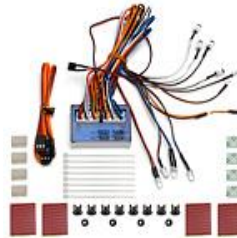

#29260 ESS-One Engine Sound System installed in the SC10

The ESS-One Engine Sound System lets you choose from multiple throaty race engine sounds, shifting, brakes, and turbo blowoff valves! The programmable ESS-One delivers these sounds in one simple, small box for a clean and easy installation. Whether you drive a short course truck, drift, or rally car, the ESS-One has the right sound to match!

SEE IT IN ACTION HERE!

#29260 ESS-One Engine Sound System

- Plug and Play Audio device
- Universal fit
- USB updatability
- 25 different engine sounds to choose from
- 20+ auxiliary sounds to choose from: horns, sirens, turbo

#29265 XP Police Light Bar, 1:10 scale

- LED light bar in protective aluminum housing
- Front facing red and blue LEDs
- Rear facing yellow LEDs
- Requires 9v battery

#29266 XP LED RC Light Kit (12 LEDs)

- Plug and play design
- Head lights, tail lights, fog lights, reverse lights, and blinkers
- 5 different lighting modes
- Everything included in the packaging

#29267 XP LED Roof Light Kit (4 LEDs)

- Off road light rack with 4 LED lights.
- Plug and play
- Everything included in the packaging