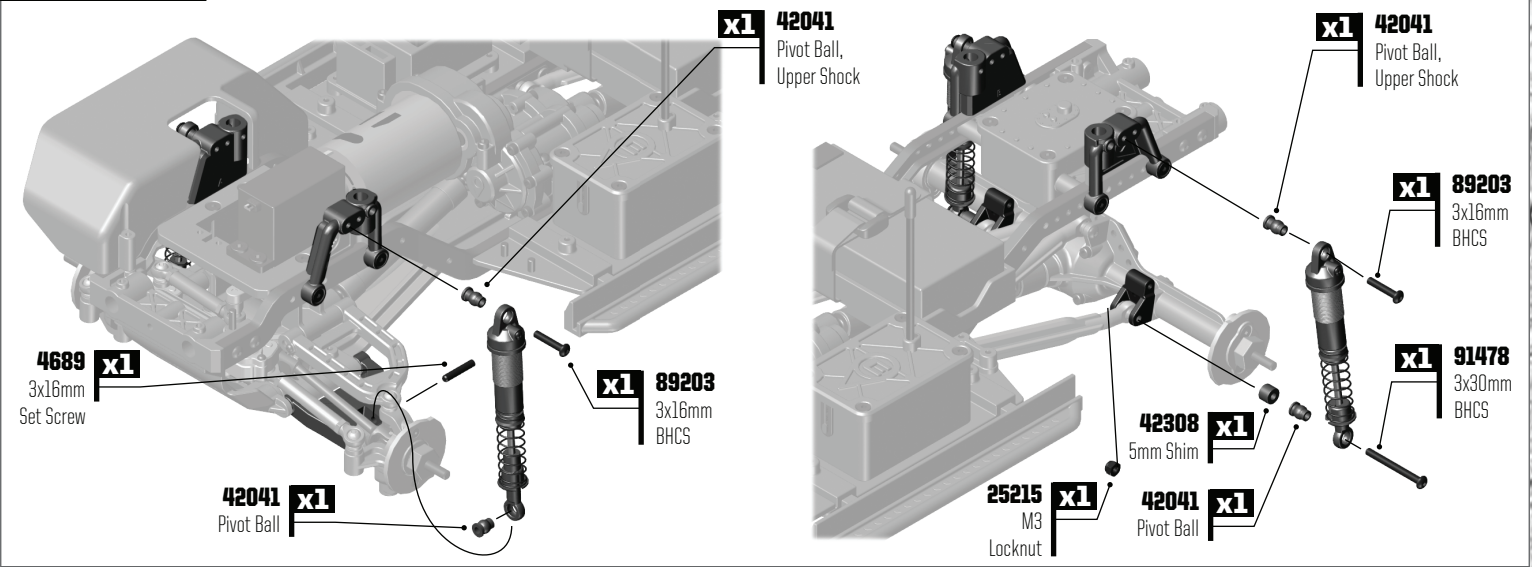

GATE 04 SHOCK BUILD:

GATE 01 BUMPER BUILD:

GATE 02 BUMPER BUILD

GATE 01 WHEEL/TIRE BUILD

x1 42328 Inner Wheel, Black

x1 42349 Pinseeker Tire

x1 42329 Tire, Insert

x1 42328 Ring, Black

x1 42328 Outer Wheel, Black

x1 42328 Hex Adapter, Black

***Optional Hex Adapters**
 42103 Aluminum
 42104 Brass

NOTE: Install #41088 screws in a crossing pattern

x6 42332 2.6x10mm SHCS, Silver

NOTE: Build 4 wheels/tires

GATE 02 WHEEL/TIRE BUILD

NOTE: Install 4 wheels/tires

x2 42328 Nut Cap, Black

x2 25391 FT M4 Locknut, Blue

x2 42009 Body Mount, Short Pin

x2 42022 Screw Pin

NOTE: Install 4 body mounts

GATE 01 BODY BUILD: