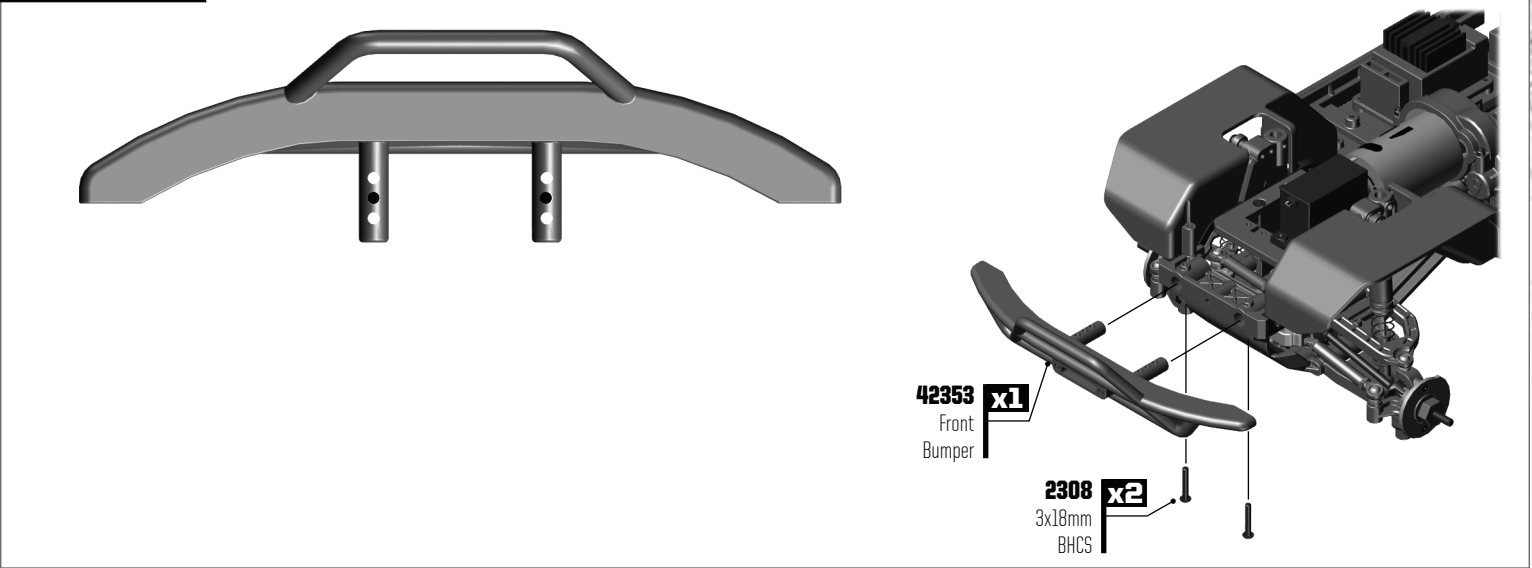

GATE 04 SHOCK BUILD:

GATE 01 BUMPER BUILD:

GATE 02 BUMPER BUILD

GATE 01 WHEEL/TIRE BUILD

x1 42328 Inner Wheel, Black

x1 42349 Pinseeker Tire

x1 42329 Tire, Insert

x1 42328 Ring, Black

x1 42328 Outer Wheel, Black

x1 42328 Hex Adapter, Black

***Optional Hex Adapters**
 42103 Aluminum
 42104 Brass

NOTE: Install #41088 screws in a crossing pattern

x6 42332 2.6x10mm SHCS, Silver

NOTE: Build 4 wheels/tires

GATE 02 WHEEL/TIRE BUILD

NOTE: Install 4 wheels/tires

x2 42328 Nut Cap, Black

x2 25391 FT M4 Locknut, Blue

x2 42009 Body Mount, Short Pin

x2 42022 Screw Pin

NOTE: Install 4 body mounts

GATE 01 BODY BUILD: