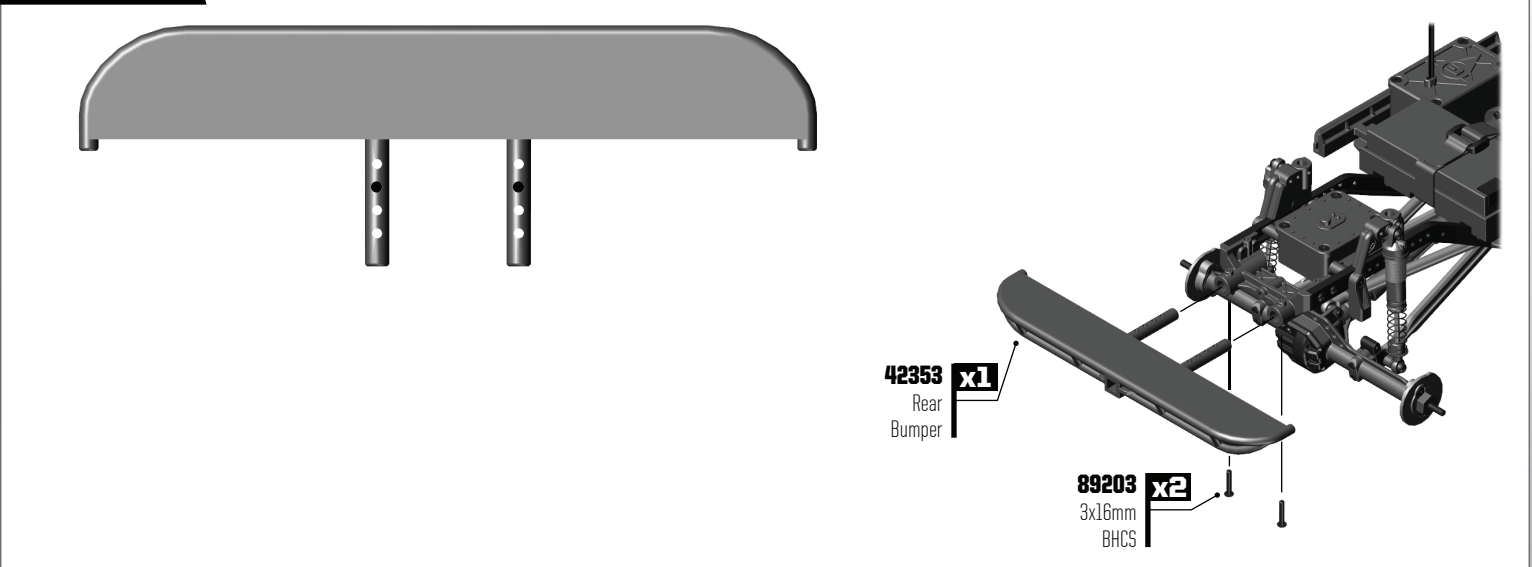

GATE 04 SHOCK BUILD:

GATE 01 BUMPER BUILD:

GATE 02 BUMPER BUILD

GATE 01 WHEEL/TIRE BUILD

x1 42328 Inner Wheel, Black

x1 42349 Pinseeker Tire

x1 42329 Tire, Insert

x1 42328 Ring, Black

x1 42328 Outer Wheel, Black

x1 42328 Hex Adapter, Black

***Optional Hex Adapters**
 42103 Aluminum
 42104 Brass

NOTE: Install #41088 screws in a crossing pattern

x6 42332 2.6x10mm SHCS, Silver

NOTE: Build 4 wheels/tires

GATE 02 WHEEL/TIRE BUILD

NOTE: Install 4 wheels/tires

x2 42328 Nut Cap, Black

x2 25391 FT M4 Locknut, Blue

x2 42009 Body Mount, Short Pin

x2 42022 Screw Pin

NOTE: Install 4 body mounts

GATE 01 BODY BUILD: