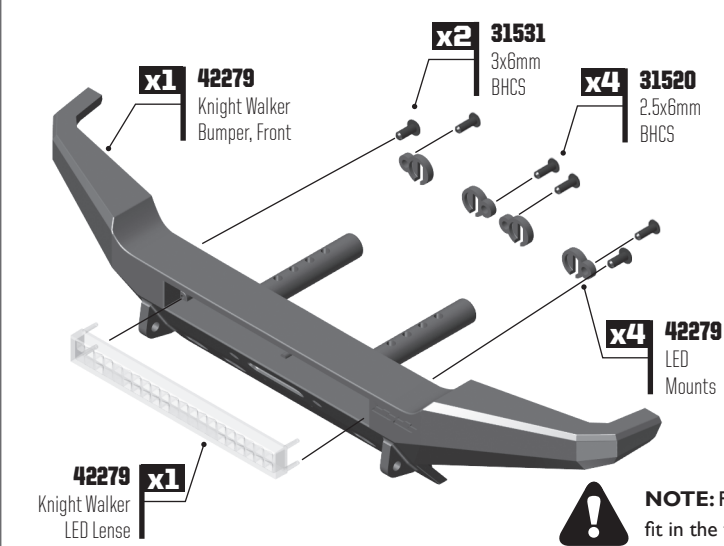

**GATE 04 SHOCK BUILD: BAG 9**

**GATE 01 BUMPER BUILD: BAG 10**

**NOTE:** Four 5mm LED's can fit in the front bumper

**GATE 01 WHEEL/TIRE BUILD**

**NOTE:** Install #41088 screws in a crossing pattern

**NOTE:** Build 5 wheels/tires

**GATE 02 WHEEL/TIRE BUILD**

**NOTE:** Install 4 wheels/tires

**GATE 01 BODY BUILD: BAG 11**

**GATE 02 BODY BUILD: BAG 11**

**GATE 03** BODY BUILD: BAG 11

**GATE 04** BODY BUILD: BAG 11

**GATE 05**

**WHEELBASE CHART**

WB	FRONT UPPER	FRONT LOWER	REAR UPPER	REAR LOWER
11.8"	93mm #42184	100mm #42185 #42186	93mm #42184	100mm #42185 #42186
12.0"	93mm #42184	100mm #42185 #42186	100mm #42185	108mm #42187 #42188
12.3"	93mm #42184	100mm #42185 #42186	108mm #42187	114mm #42189 #42190
12.8"	93mm #42184	100mm #42185 #42186	121mm #42191	127mm #42192 #42193