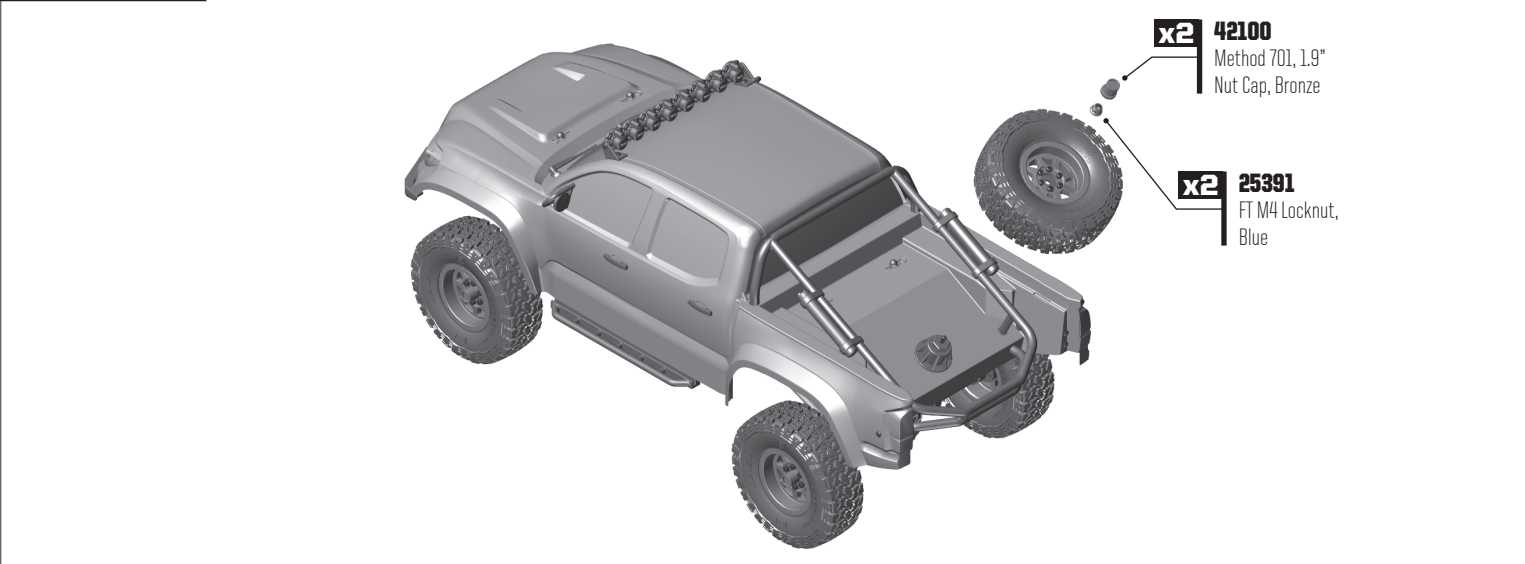

**GATE 04 SHOCK BUILD: BAG 9**

**GATE 01 BUMPER BUILD: BAG 10**

**NOTE:** Four 5mm LED's can fit in the front bumper

**GATE 01 WHEEL/TIRE BUILD**

**NOTE:** Install #41088 screws in a crossing pattern

**NOTE:** Build 5 wheels/tires

**GATE 02 WHEEL/TIRE BUILD**

**NOTE:** Install 4 wheels/tires

**GATE 01 BODY BUILD: BAG 11**

**GATE 02 BODY BUILD: BAG 11**

**GATE 03** BODY BUILD: BAG 11

**GATE 04** BODY BUILD: BAG 11

**GATE 05**

**WHEELBASE CHART**

WB	FRONT UPPER	FRONT LOWER	REAR UPPER	REAR LOWER
11.8"	93mm #42184	100mm #42185 #42186	93mm #42184	100mm #42185 #42186
12.0"	93mm #42184	100mm #42185 #42186	100mm #42185	108mm #42187 #42188
12.3"	93mm #42184	100mm #42185 #42186	108mm #42187	114mm #42189 #42190
12.8"	93mm #42184	100mm #42185 #42186	121mm #42191	127mm #42192 #42193