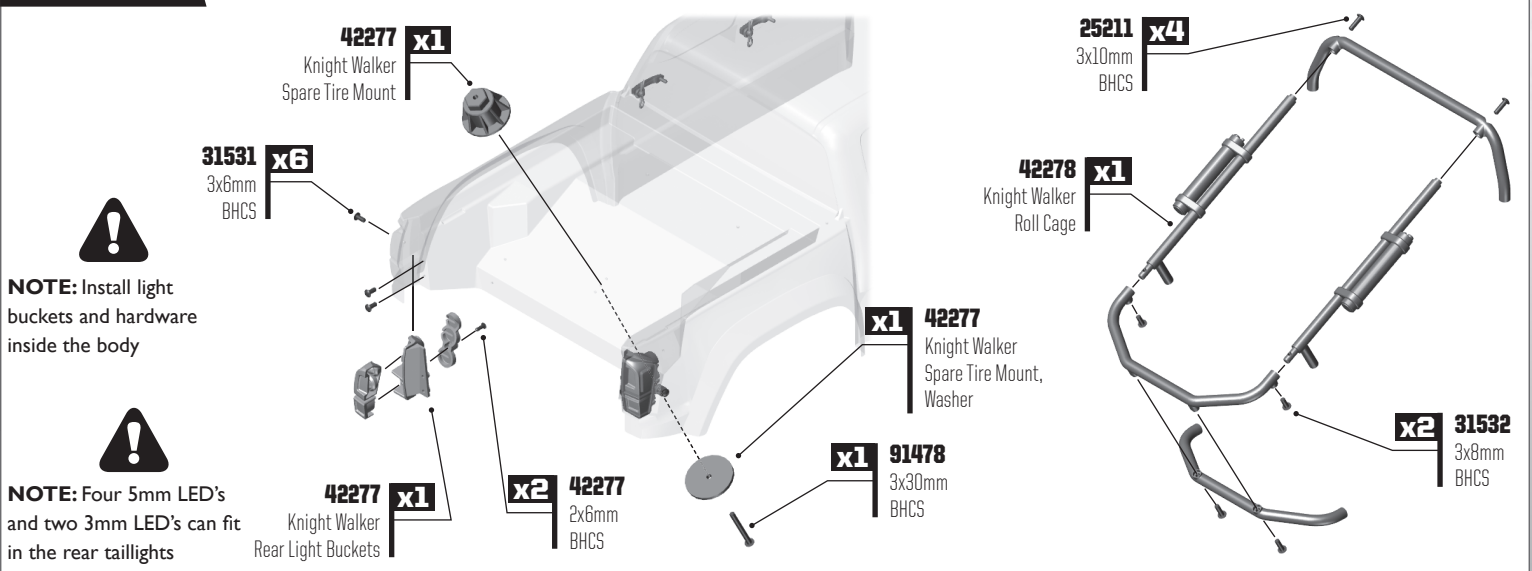

**GATE 04 SHOCK BUILD: BAG 9**

**GATE 01 BUMPER BUILD: BAG 10**

**NOTE:** Four 5mm LED's can fit in the front bumper

**GATE 01 WHEEL/TIRE BUILD**

**NOTE:** Install #41088 screws in a crossing pattern

**NOTE:** Build 5 wheels/tires

**GATE 02 WHEEL/TIRE BUILD**

**NOTE:** Install 4 wheels/tires

**GATE 01 BODY BUILD: BAG 11**

**GATE 02 BODY BUILD: BAG 11**

**GATE 03** BODY BUILD: BAG 11

**GATE 04** BODY BUILD: BAG 11

**GATE 05**

**WHEELBASE CHART**

WB	FRONT UPPER	FRONT LOWER	REAR UPPER	REAR LOWER
11.8"	93mm #42184	100mm #42185 #42186	93mm #42184	100mm #42185 #42186
12.0"	93mm #42184	100mm #42185 #42186	100mm #42185	108mm #42187 #42188
12.3"	93mm #42184	100mm #42185 #42186	108mm #42187	114mm #42189 #42190
12.8"	93mm #42184	100mm #42185 #42186	121mm #42191	127mm #42192 #42193

Steering Link - #42180