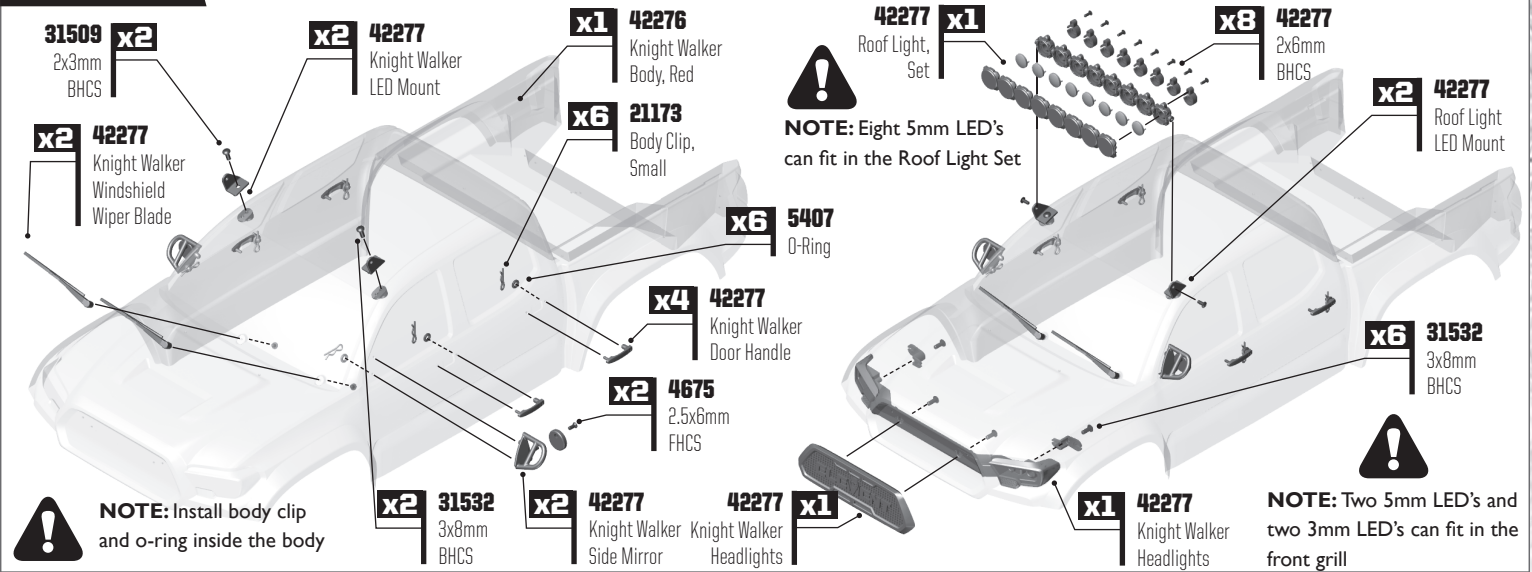

**GATE 04 SHOCK BUILD: BAG 9**

**GATE 01 BUMPER BUILD: BAG 10**

**NOTE:** Four 5mm LED's can fit in the front bumper

**GATE 01 WHEEL/TIRE BUILD**

**NOTE:** Install #41088 screws in a crossing pattern

**NOTE:** Build 5 wheels/tires

**GATE 02 WHEEL/TIRE BUILD**

**NOTE:** Install 4 wheels/tires

**GATE 01 BODY BUILD: BAG 11**

**GATE 02 BODY BUILD: BAG 11**

**GATE 03** BODY BUILD: BAG 11

**GATE 04** BODY BUILD: BAG 11

**GATE 05**

**WHEELBASE CHART**

WB	FRONT UPPER	FRONT LOWER	REAR UPPER	REAR LOWER
11.8"	93mm #42184	100mm #42185 #42186	93mm #42184	100mm #42185 #42186
12.0"	93mm #42184	100mm #42185 #42186	100mm #42185	108mm #42187 #42188
12.3"	93mm #42184	100mm #42185 #42186	108mm #42187	114mm #42189 #42190
12.8"	93mm #42184	100mm #42185 #42186	121mm #42191	127mm #42192 #42193

Steering Link - #42180