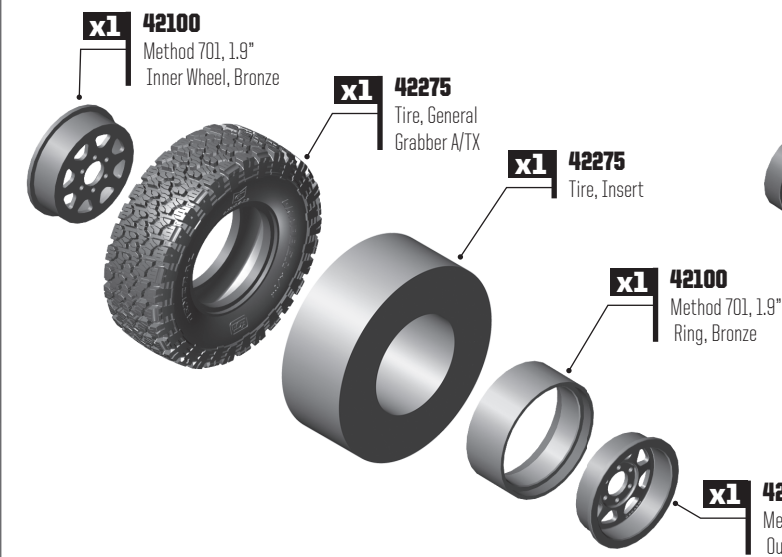

**GATE 04 SHOCK BUILD: BAG 9**

**GATE 01 BUMPER BUILD: BAG 10**

**NOTE:** Four 5mm LED's can fit in the front bumper

**GATE 01 WHEEL/TIRE BUILD**

**NOTE:** Install #41088 screws in a crossing pattern

**NOTE:** Build 5 wheels/tires

**GATE 02 WHEEL/TIRE BUILD**

**NOTE:** Install 4 wheels/tires

**GATE 01 BODY BUILD: BAG 11**

**GATE 02 BODY BUILD: BAG 11**

**GATE 03** BODY BUILD: BAG 11

**GATE 04** BODY BUILD: BAG 11

**GATE 05**

**WHEELBASE CHART**

WB	FRONT UPPER	FRONT LOWER	REAR UPPER	REAR LOWER
11.8"	93mm #42184	100mm #42185 #42186	93mm #42184	100mm #42185 #42186
12.0"	93mm #42184	100mm #42185 #42186	100mm #42185	108mm #42187 #42188
12.3"	93mm #42184	100mm #42185 #42186	108mm #42187	114mm #42189 #42190
12.8"	93mm #42184	100mm #42185 #42186	121mm #42191	127mm #42192 #42193