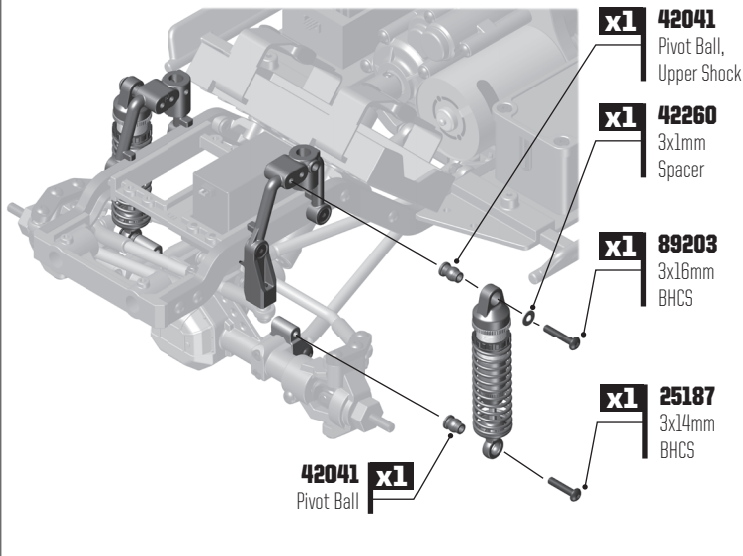

**GATE 04 SHOCK BUILD: BAG 9**

**GATE 01 BUMPER BUILD: BAG 10**

**NOTE:** Four 5mm LED's can fit in the front bumper

**GATE 01 WHEEL/TIRE BUILD**

**NOTE:** Install #41088 screws in a crossing pattern

**NOTE:** Build 5 wheels/tires

**GATE 02 WHEEL/TIRE BUILD**

**NOTE:** Install 4 wheels/tires

**GATE 01 BODY BUILD: BAG 11**

**GATE 02 BODY BUILD: BAG 11**

**GATE 03** BODY BUILD: BAG 11

**GATE 04** BODY BUILD: BAG 11

**GATE 05**

**WHEELBASE CHART**

WB	FRONT UPPER	FRONT LOWER	REAR UPPER	REAR LOWER
11.8"	93mm #42184	100mm #42185 #42186	93mm #42184	100mm #42185 #42186
12.0"	93mm #42184	100mm #42185 #42186	100mm #42185	108mm #42187 #42188
12.3"	93mm #42184	100mm #42185 #42186	108mm #42187	114mm #42189 #42190
12.8"	93mm #42184	100mm #42185 #42186	121mm #42191	127mm #42192 #42193