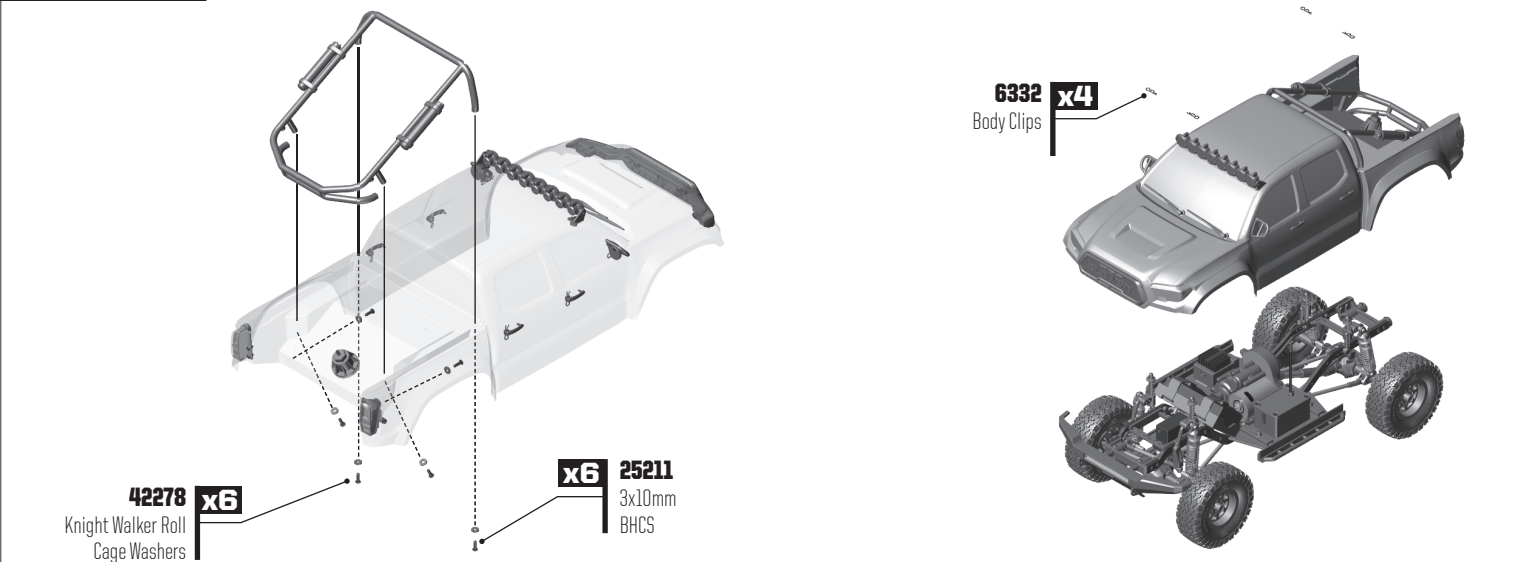

**GATE 04 SHOCK BUILD: BAG 9**

**GATE 01 BUMPER BUILD: BAG 10**

**NOTE:** Four 5mm LED's can fit in the front bumper

**GATE 01 WHEEL/TIRE BUILD**

**NOTE:** Install #41088 screws in a crossing pattern

**NOTE:** Build 5 wheels/tires

**GATE 02 WHEEL/TIRE BUILD**

**NOTE:** Install 4 wheels/tires

**GATE 01 BODY BUILD: BAG 11**

**GATE 02 BODY BUILD: BAG 11**

**GATE 03** BODY BUILD: BAG 11

**GATE 04** BODY BUILD: BAG 11

**GATE 05**

**WHEELBASE CHART**

WB	FRONT UPPER	FRONT LOWER	REAR UPPER	REAR LOWER
11.8"	93mm #42184	100mm #42185 #42186	93mm #42184	100mm #42185 #42186
12.0"	93mm #42184	100mm #42185 #42186	100mm #42185	108mm #42187 #42188
12.3"	93mm #42184	100mm #42185 #42186	108mm #42187	114mm #42189 #42190
12.8"	93mm #42184	100mm #42185 #42186	121mm #42191	127mm #42192 #42193