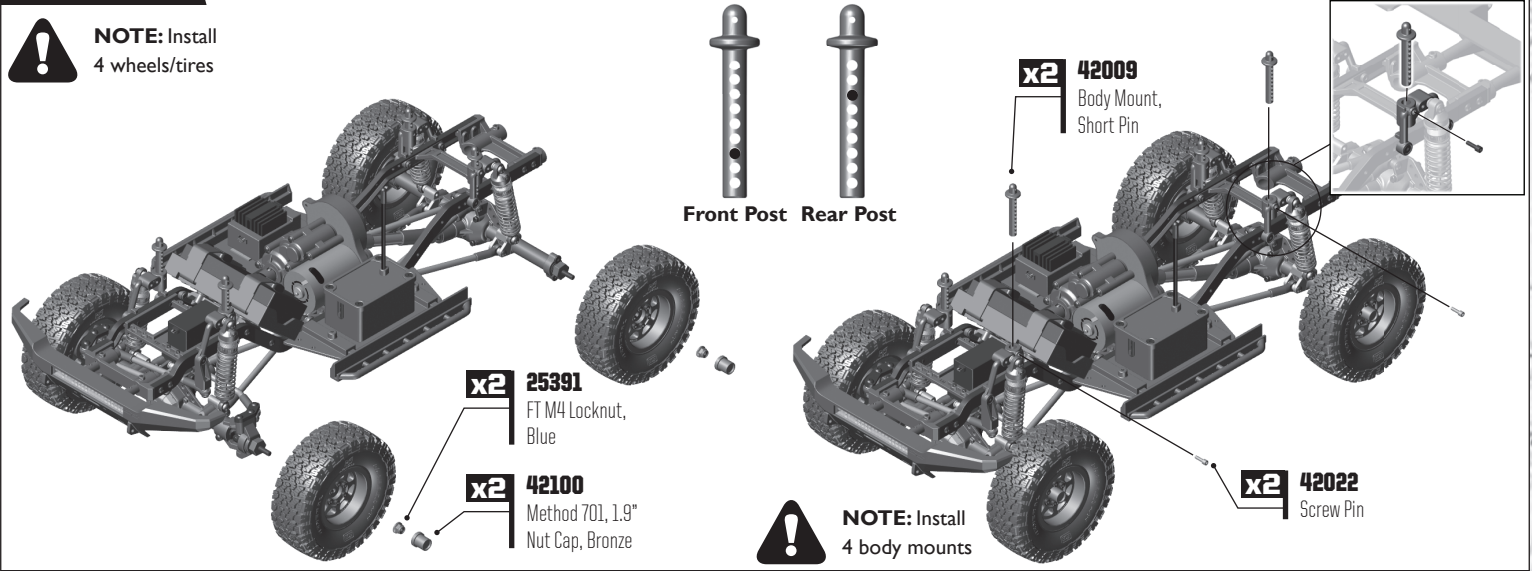

**GATE 04 SHOCK BUILD: BAG 9**

**GATE 01 BUMPER BUILD: BAG 10**

**NOTE:** Four 5mm LED's can fit in the front bumper

**GATE 01 WHEEL/TIRE BUILD**

**NOTE:** Install #41088 screws in a crossing pattern

**NOTE:** Build 5 wheels/tires

**GATE 02 WHEEL/TIRE BUILD**

**NOTE:** Install 4 wheels/tires

**GATE 01 BODY BUILD: BAG 11**

**GATE 02 BODY BUILD: BAG 11**

**GATE 03** BODY BUILD: BAG 11

**GATE 04** BODY BUILD: BAG 11

**GATE 05**

**WHEELBASE CHART**

WB	FRONT UPPER	FRONT LOWER	REAR UPPER	REAR LOWER
11.8"	93mm #42184	100mm #42185 #42186	93mm #42184	100mm #42185 #42186
12.0"	93mm #42184	100mm #42185 #42186	100mm #42185	108mm #42187 #42188
12.3"	93mm #42184	100mm #42185 #42186	108mm #42187	114mm #42189 #42190
12.8"	93mm #42184	100mm #42185 #42186	121mm #42191	127mm #42192 #42193