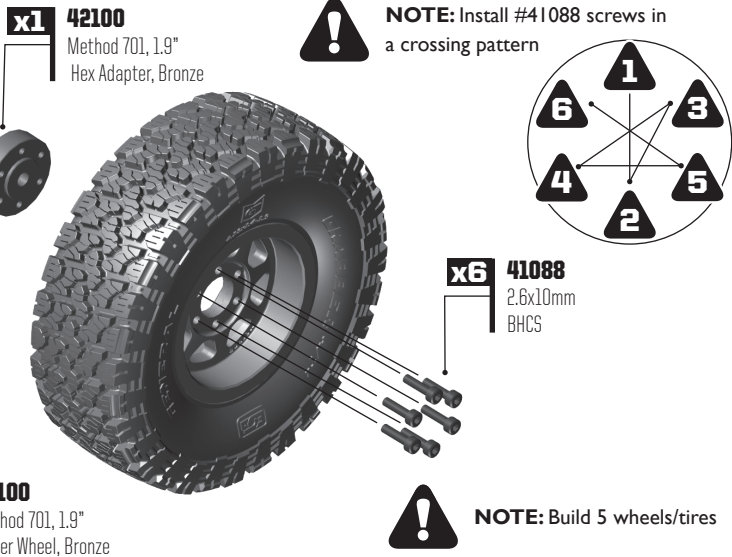

**GATE 04 SHOCK BUILD: BAG 9**

**GATE 01 BUMPER BUILD: BAG 10**

**NOTE:** Four 5mm LED's can fit in the front bumper

**GATE 01 WHEEL/TIRE BUILD**

**NOTE:** Install #41088 screws in a crossing pattern

**NOTE:** Build 5 wheels/tires

**GATE 02 WHEEL/TIRE BUILD**

**NOTE:** Install 4 wheels/tires

**GATE 01 BODY BUILD: BAG 11**

**GATE 02 BODY BUILD: BAG 11**

**GATE 03** BODY BUILD: BAG 11

**GATE 04** BODY BUILD: BAG 11

**GATE 05**

**WHEELBASE CHART**

WB	FRONT UPPER	FRONT LOWER	REAR UPPER	REAR LOWER
11.8"	93mm #42184	100mm #42185 #42186	93mm #42184	100mm #42185 #42186
12.0"	93mm #42184	100mm #42185 #42186	100mm #42185	108mm #42187 #42188
12.3"	93mm #42184	100mm #42185 #42186	108mm #42187	114mm #42189 #42190
12.8"	93mm #42184	100mm #42185 #42186	121mm #42191	127mm #42192 #42193

Steering Link - #42180