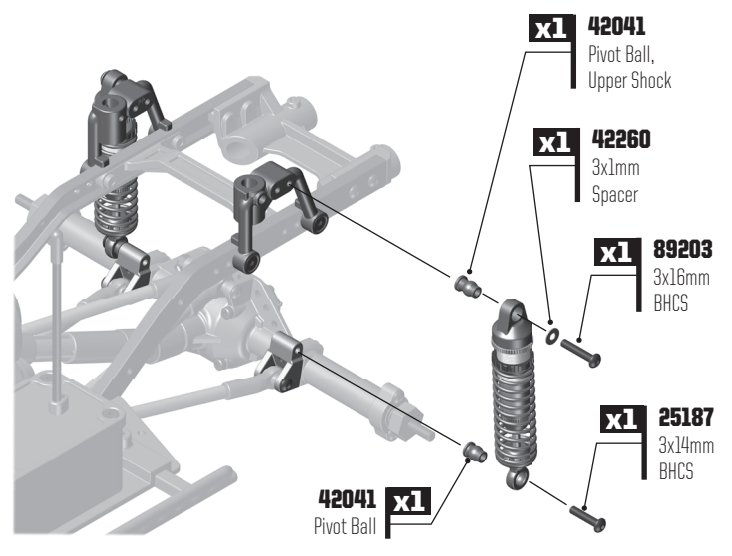

**GATE 04 SHOCK BUILD: BAG 9**

**GATE 01 BUMPER BUILD: BAG 10**

**NOTE:** Four 5mm LED's can fit in the front bumper

**GATE 01 WHEEL/TIRE BUILD**

**NOTE:** Install #41088 screws in a crossing pattern

**NOTE:** Build 5 wheels/tires

**GATE 02 WHEEL/TIRE BUILD**

**NOTE:** Install 4 wheels/tires

**GATE 01 BODY BUILD: BAG 11**

**GATE 02 BODY BUILD: BAG 11**

**GATE 03** BODY BUILD: BAG 11

**GATE 04** BODY BUILD: BAG 11

**GATE 05**

**WHEELBASE CHART**

WB	FRONT UPPER	FRONT LOWER	REAR UPPER	REAR LOWER
11.8"	93mm #42184	100mm #42185 #42186	93mm #42184	100mm #42185 #42186
12.0"	93mm #42184	100mm #42185 #42186	100mm #42185	108mm #42187 #42188
12.3"	93mm #42184	100mm #42185 #42186	108mm #42187	114mm #42189 #42190
12.8"	93mm #42184	100mm #42185 #42186	121mm #42191	127mm #42192 #42193

Steering Link - #42180