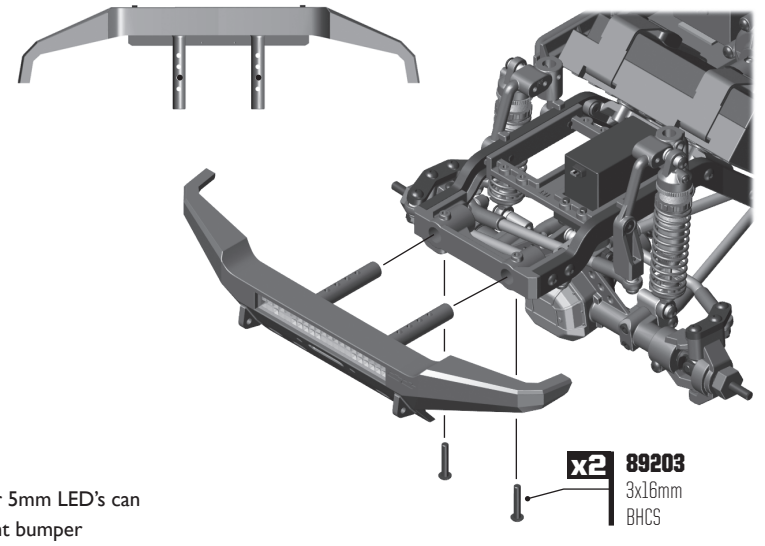

**GATE 04 SHOCK BUILD: BAG 9**

**GATE 01 BUMPER BUILD: BAG 10**

**NOTE:** Four 5mm LED's can fit in the front bumper

**GATE 01 WHEEL/TIRE BUILD**

**NOTE:** Install #41088 screws in a crossing pattern

**NOTE:** Build 5 wheels/tires

**GATE 02 WHEEL/TIRE BUILD**

**NOTE:** Install 4 wheels/tires

**GATE 01 BODY BUILD: BAG 11**

**GATE 02 BODY BUILD: BAG 11**

**GATE 03** BODY BUILD: BAG 11

**GATE 04** BODY BUILD: BAG 11

**GATE 05**

**WHEELBASE CHART**

WB	FRONT UPPER	FRONT LOWER	REAR UPPER	REAR LOWER
11.8"	93mm #42184	100mm #42185 #42186	93mm #42184	100mm #42185 #42186
12.0"	93mm #42184	100mm #42185 #42186	100mm #42185	108mm #42187 #42188
12.3"	93mm #42184	100mm #42185 #42186	108mm #42187	114mm #42189 #42190
12.8"	93mm #42184	100mm #42185 #42186	121mm #42191	127mm #42192 #42193