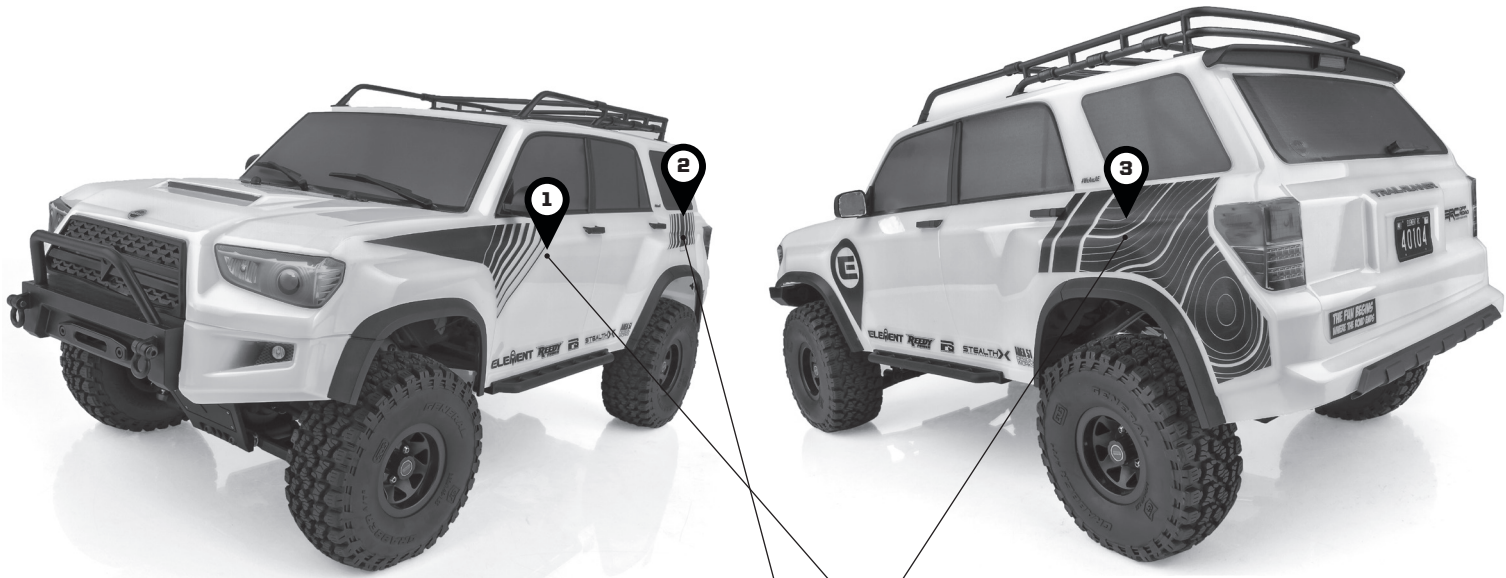

GATE 01 DECAL PLACEMENT

x1 42242
Trailrunner
Decal Sheet