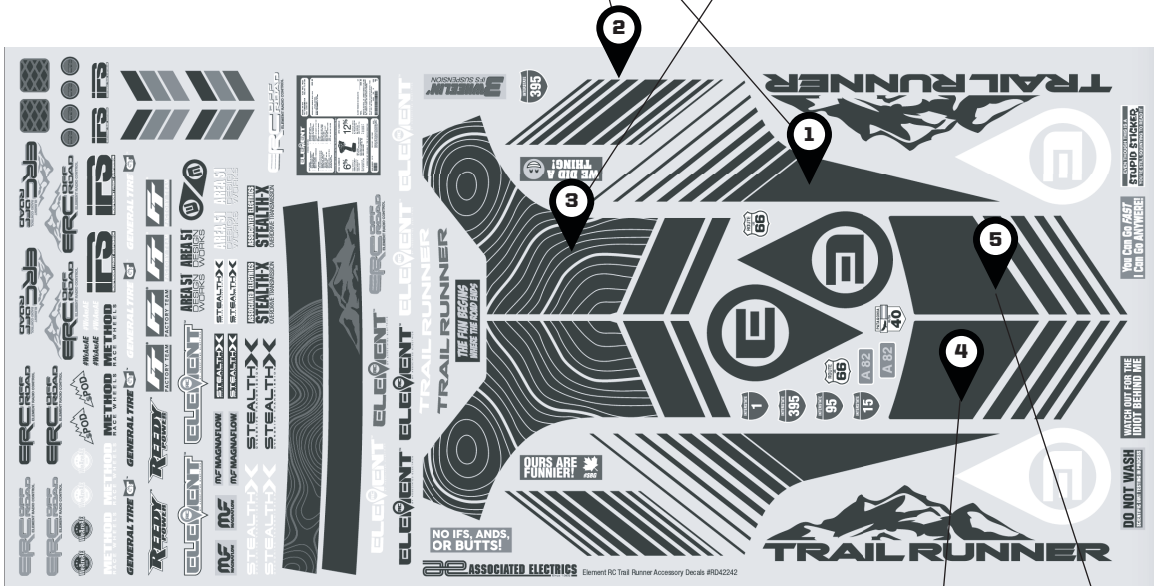

GATE 01 DECAL PLACEMENT

x1 42242
Trailrunner
Decal Sheet