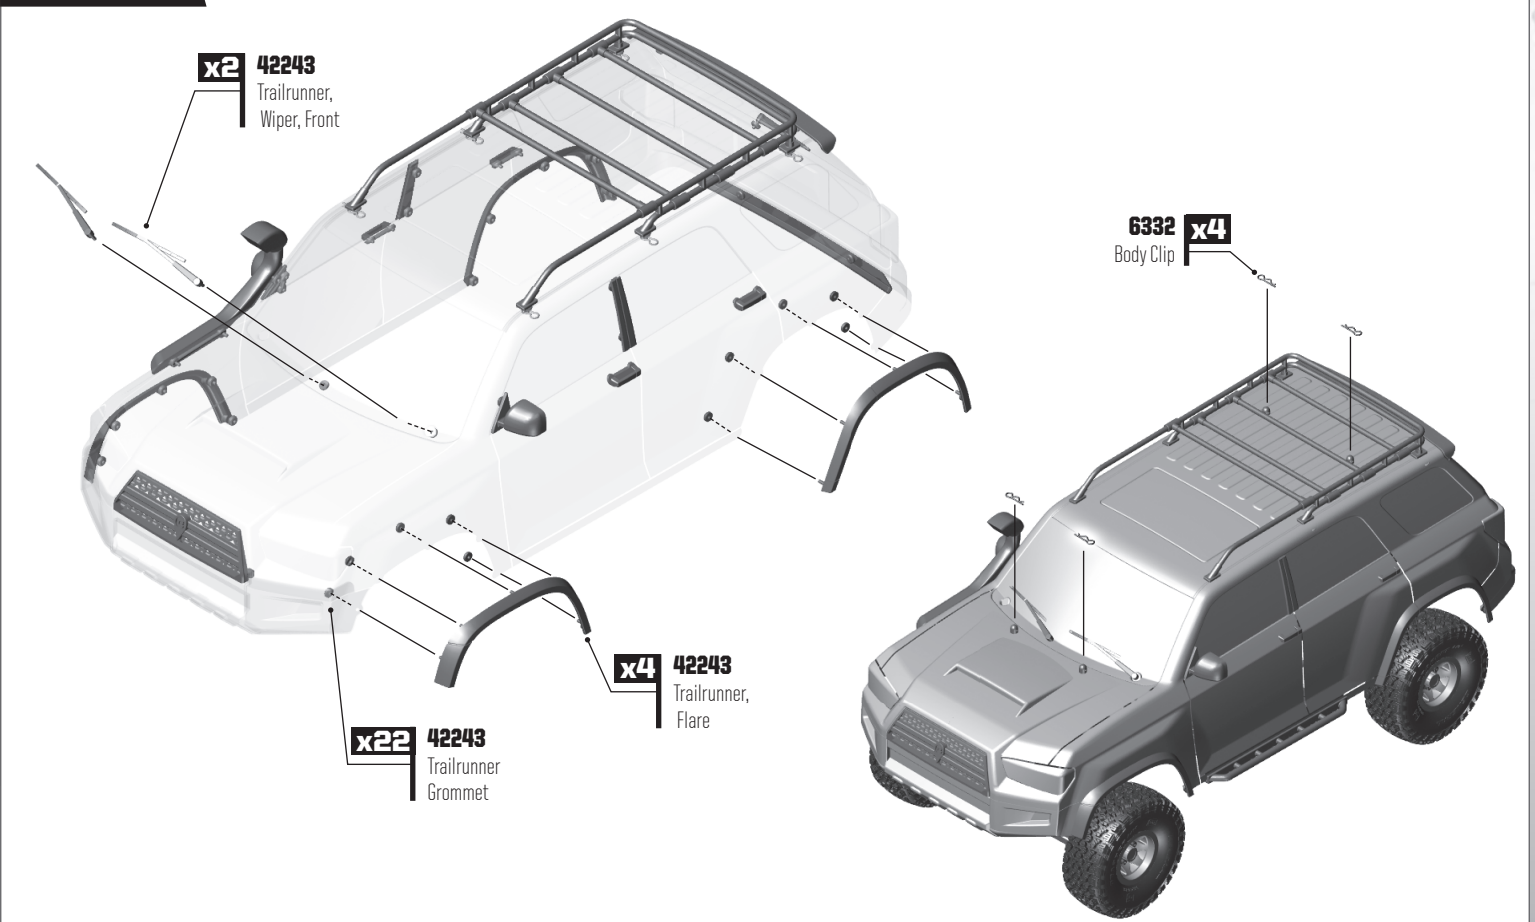

## GATE 01 BODY BUILD

**NOTE:** Install 2 front body mounts, 1 tall rear body mount

**x1** 42009 Body Mount, Long Pin

**x2** 42009 Body Mount, Short Pin

**x4** 42022 Screw Pin

Front Post Rear Post

## GATE 02 BODY BUILD

**x1** 42243 Trailrunner Rack, Right

**x2** 42243 Pin, 2x20mm

**x1** 42243 Trailrunner Rack, Left

**x4** 42243 Trailrunner Rack, Center Bar

**GATE 03** BODY BUILD

**GATE 04** BODY BUILD

## GATE 05 BODY BUILD - OPTIONAL BUMPER SETUPS

- STANDARD** Full polycarbonate bumper (RTR)
- OPTION 1** Center plastic bumper, polycarbonate sides (Trim body on dotted lines shown)
- OPTION 2** Full plastic bumper (Remove polycarbonate bumper)