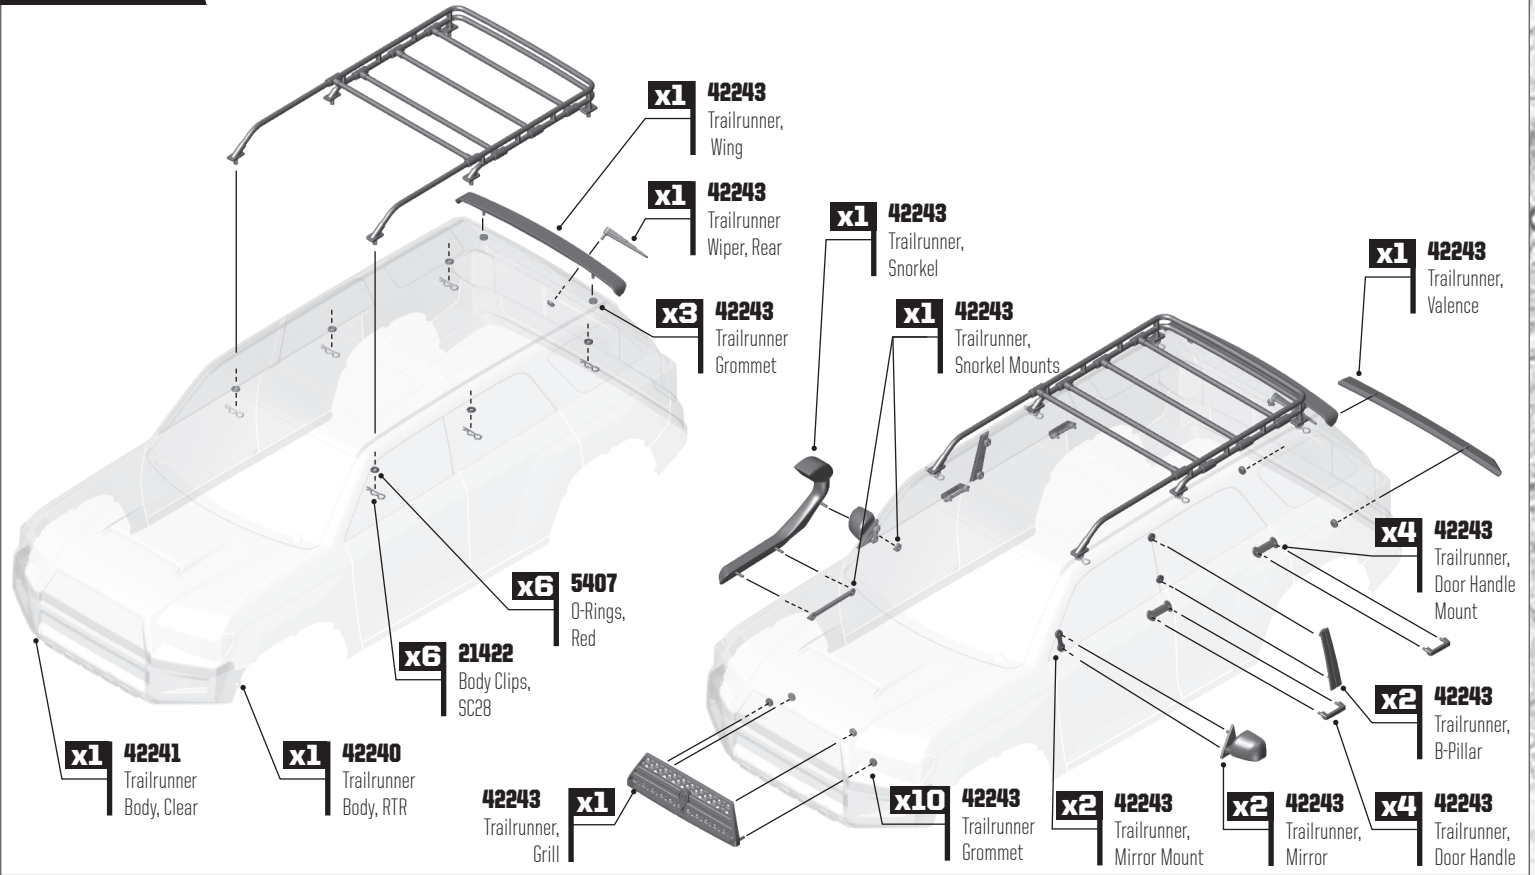

## GATE 01 BODY BUILD

**NOTE:** Install 2 front body mounts, 1 tall rear body mount

**x1** 42009 Body Mount, Long Pin

**x2** 42009 Body Mount, Short Pin

**x4** 42022 Screw Pin

Front Post Rear Post

## GATE 02 BODY BUILD

**x1** 42243 Trailrunner Rack, Right

**x2** 42243 Pin, 2x20mm

**x1** 42243 Trailrunner Rack, Left

**x4** 42243 Trailrunner Rack, Center Bar

**GATE 03** BODY BUILD

**GATE 04** BODY BUILD

## GATE 05 BODY BUILD - OPTIONAL BUMPER SETUPS

- STANDARD** Full polycarbonate bumper (RTR)
- OPTION 1** Center plastic bumper, polycarbonate sides (Trim body on dotted lines shown)
- OPTION 2** Full plastic bumper (Remove polycarbonate bumper)