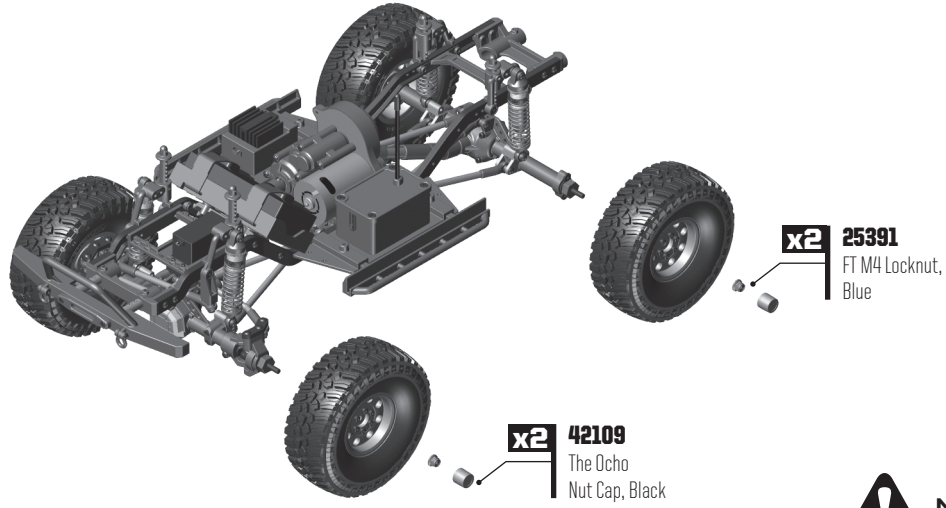

GATE 02 WHEEL/TIRE BUILD

NOTE: Install 4 wheels/tires

GATE 01 BODY BUILD: BAG 11

GATE 02 BODY BUILD: BAG 11

GATE 03 BODY BUILD: BAG 11

x2 42125 Sendero Windshield Wiper Blade

x1 42120 Sendero Body, Cab, Clear

x1 See Chart Sendero HD Body Set

x2 7187 2x8mm SHCS

x2 42125 Side Mirror, Black

x2 42125 Side Mirror Mount, Black

x2 5407 O-Ring

x2 31509 2x3mm BHCS

x2 21173 Body Clip, Small

x2 41079 2.5x6mm SHCS

NOTE: Install body clip and o-ring inside the body

NOTE: Install light buckets and hardware inside the body

GATE 04 BODY BUILD: BAG 11

x1 42131 Utility Bed, Mounting Plate

x2 25202 3x10mm FHCS

x2 89209 3x18mm FHCS