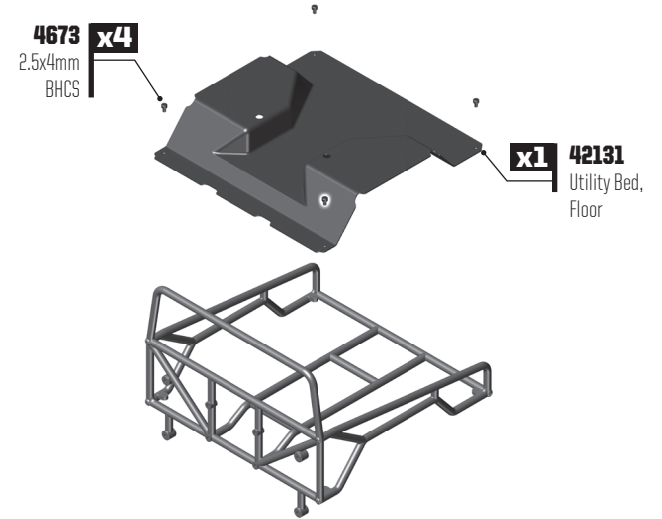

GATE 02 WHEEL/TIRE BUILD

NOTE: Install 4 wheels/tires

GATE 01 BODY BUILD: BAG 11

GATE 02 BODY BUILD: BAG 11

GATE 03 BODY BUILD: BAG 11

x2 42125 Sendero Windshield Wiper Blade

x1 42120 Sendero Body, Cab, Clear

x1 See Chart Sendero HD Body Set

x2 7187 2x8mm SHCS

x2 42125 Side Mirror, Black

x2 42125 Side Mirror Mount, Black

x2 5407 O-Ring

x2 31509 2x3mm BHCS

x2 21173 Body Clip, Small

x2 41079 2.5x6mm SHCS

NOTE: Install body clip and o-ring inside the body

NOTE: Install light buckets and hardware inside the body

GATE 04 BODY BUILD: BAG 11

x1 42131 Utility Bed, Mounting Plate

x2 25202 3x10mm FHCS

x2 89209 3x18mm FHCS