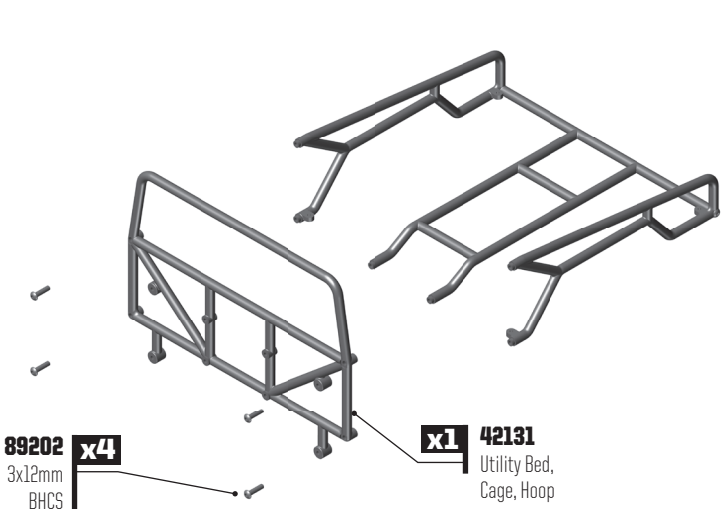

GATE 02 WHEEL/TIRE BUILD

NOTE: Install 4 wheels/tires

GATE 01 BODY BUILD: BAG 11

GATE 02 BODY BUILD: BAG 11

GATE 03 BODY BUILD: BAG 11

x2 42125 Sendero Windshield Wiper Blade

x1 42120 Sendero Body, Cab, Clear

x1 See Chart Sendero HD Body Set

x2 7187 2x8mm SHCS

x2 42125 Side Mirror, Black

x2 42125 Side Mirror Mount, Black

x2 5407 O-Ring

x2 31509 2x3mm BHCS

x2 21173 Body Clip, Small

x2 41079 2.5x6mm SHCS

x2 42125 Sendero LED Mount

x2 42125 Sendero Headlight Lense

x1 42125 Sendero Grill, Black

x2 42125 Sendero Headlight Bucket

x2 42125 Sendero Turn Signal Lense

x7 31531 3x6mm BHCS

x1 42125 Sendero Grill Backing Plate

NOTE: Install body clip and o-ring inside the body

NOTE: Install light buckets and hardware inside the body

GATE 04 BODY BUILD: BAG 11

x1 42131 Utility Bed, Mounting Plate

x2 25202 3x10mm FHCS

x2 89209 3x18mm FHCS