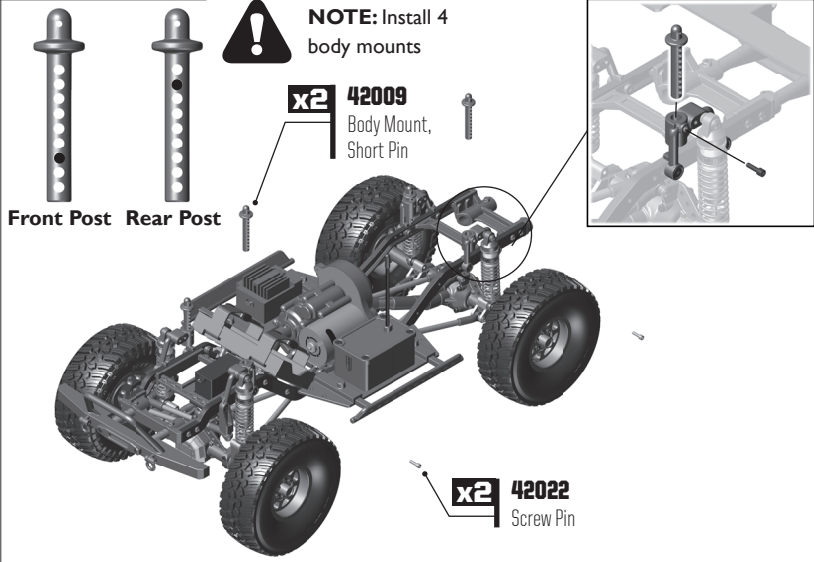

GATE 02 WHEEL/TIRE BUILD

NOTE: Install 4 wheels/tires

GATE 01 BODY BUILD: BAG 11

GATE 02 BODY BUILD: BAG 11

GATE 03 BODY BUILD: BAG 11

x2 42125 Sendero Windshield Wiper Blade

x1 42120 Sendero Body, Cab, Clear

x1 See Chart Sendero HD Body Set

x2 7187 2x8mm SHCS

x2 42125 Side Mirror, Black

x2 42125 Side Mirror Mount, Black

x2 5407 O-Ring

x2 31509 2x3mm BHCS

x2 21173 Body Clip, Small

x2 41079 2.5x6mm SHCS

NOTE: Install body clip and o-ring inside the body

NOTE: Install light buckets and hardware inside the body

GATE 04 BODY BUILD: BAG 11

x1 42131 Utility Bed, Mounting Plate

x2 25202 3x10mm FHCS

x2 89209 3x18mm FHCS