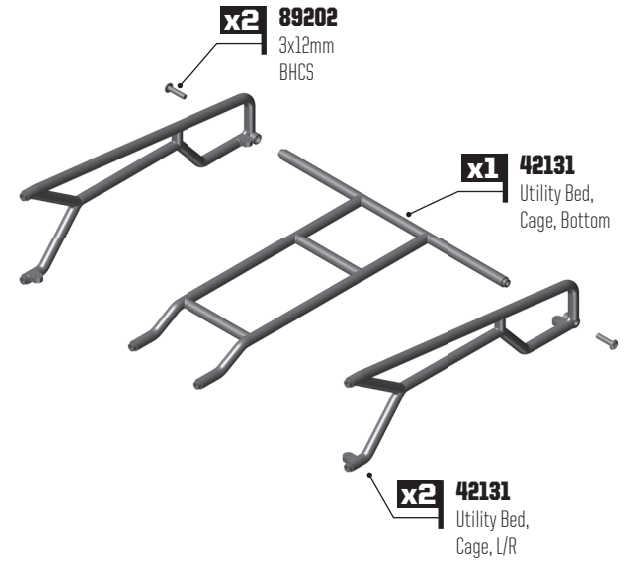

GATE 02 WHEEL/TIRE BUILD

NOTE: Install 4 wheels/tires

GATE 01 BODY BUILD: BAG 11

GATE 02 BODY BUILD: BAG 11

GATE 03 BODY BUILD: BAG 11

x2 42125 Sendero Windshield Wiper Blade

x1 42120 Sendero Body, Cab, Clear

x1 See Chart Sendero HD Body Set

x2 7187 2x8mm SHCS

x2 42125 Side Mirror, Black

x2 42125 Side Mirror Mount, Black

x2 5407 O-Ring

x2 31509 2x3mm BHCS

x2 21173 Body Clip, Small

x2 41079 2.5x6mm SHCS

NOTE: Install body clip and o-ring inside the body

NOTE: Install light buckets and hardware inside the body

GATE 04 BODY BUILD: BAG 11

x1 42131 Utility Bed, Mounting Plate

x2 25202 3x10mm FHCS

x2 89209 3x18mm FHCS

NOTE: Install bed mounts and 3x12mm FHCS inside the body

GATE 05

WHEELBASE CHART

WB	FRONT UPPER	FRONT LOWER	REAR UPPER	REAR LOWER
11.8"	93mm #42184	100mm #42185 #42186	93mm #42184	100mm #42185 #42186
12.0"	93mm #42184	100mm #42185 #42186	100mm #42185	108mm #42187 #42188
12.3"	93mm #42184	100mm #42185 #42186	108mm #42187	114mm #42189 #42190
12.8"	93mm #42184	100mm #42185 #42186	121mm #42191	127mm #42192 #42193