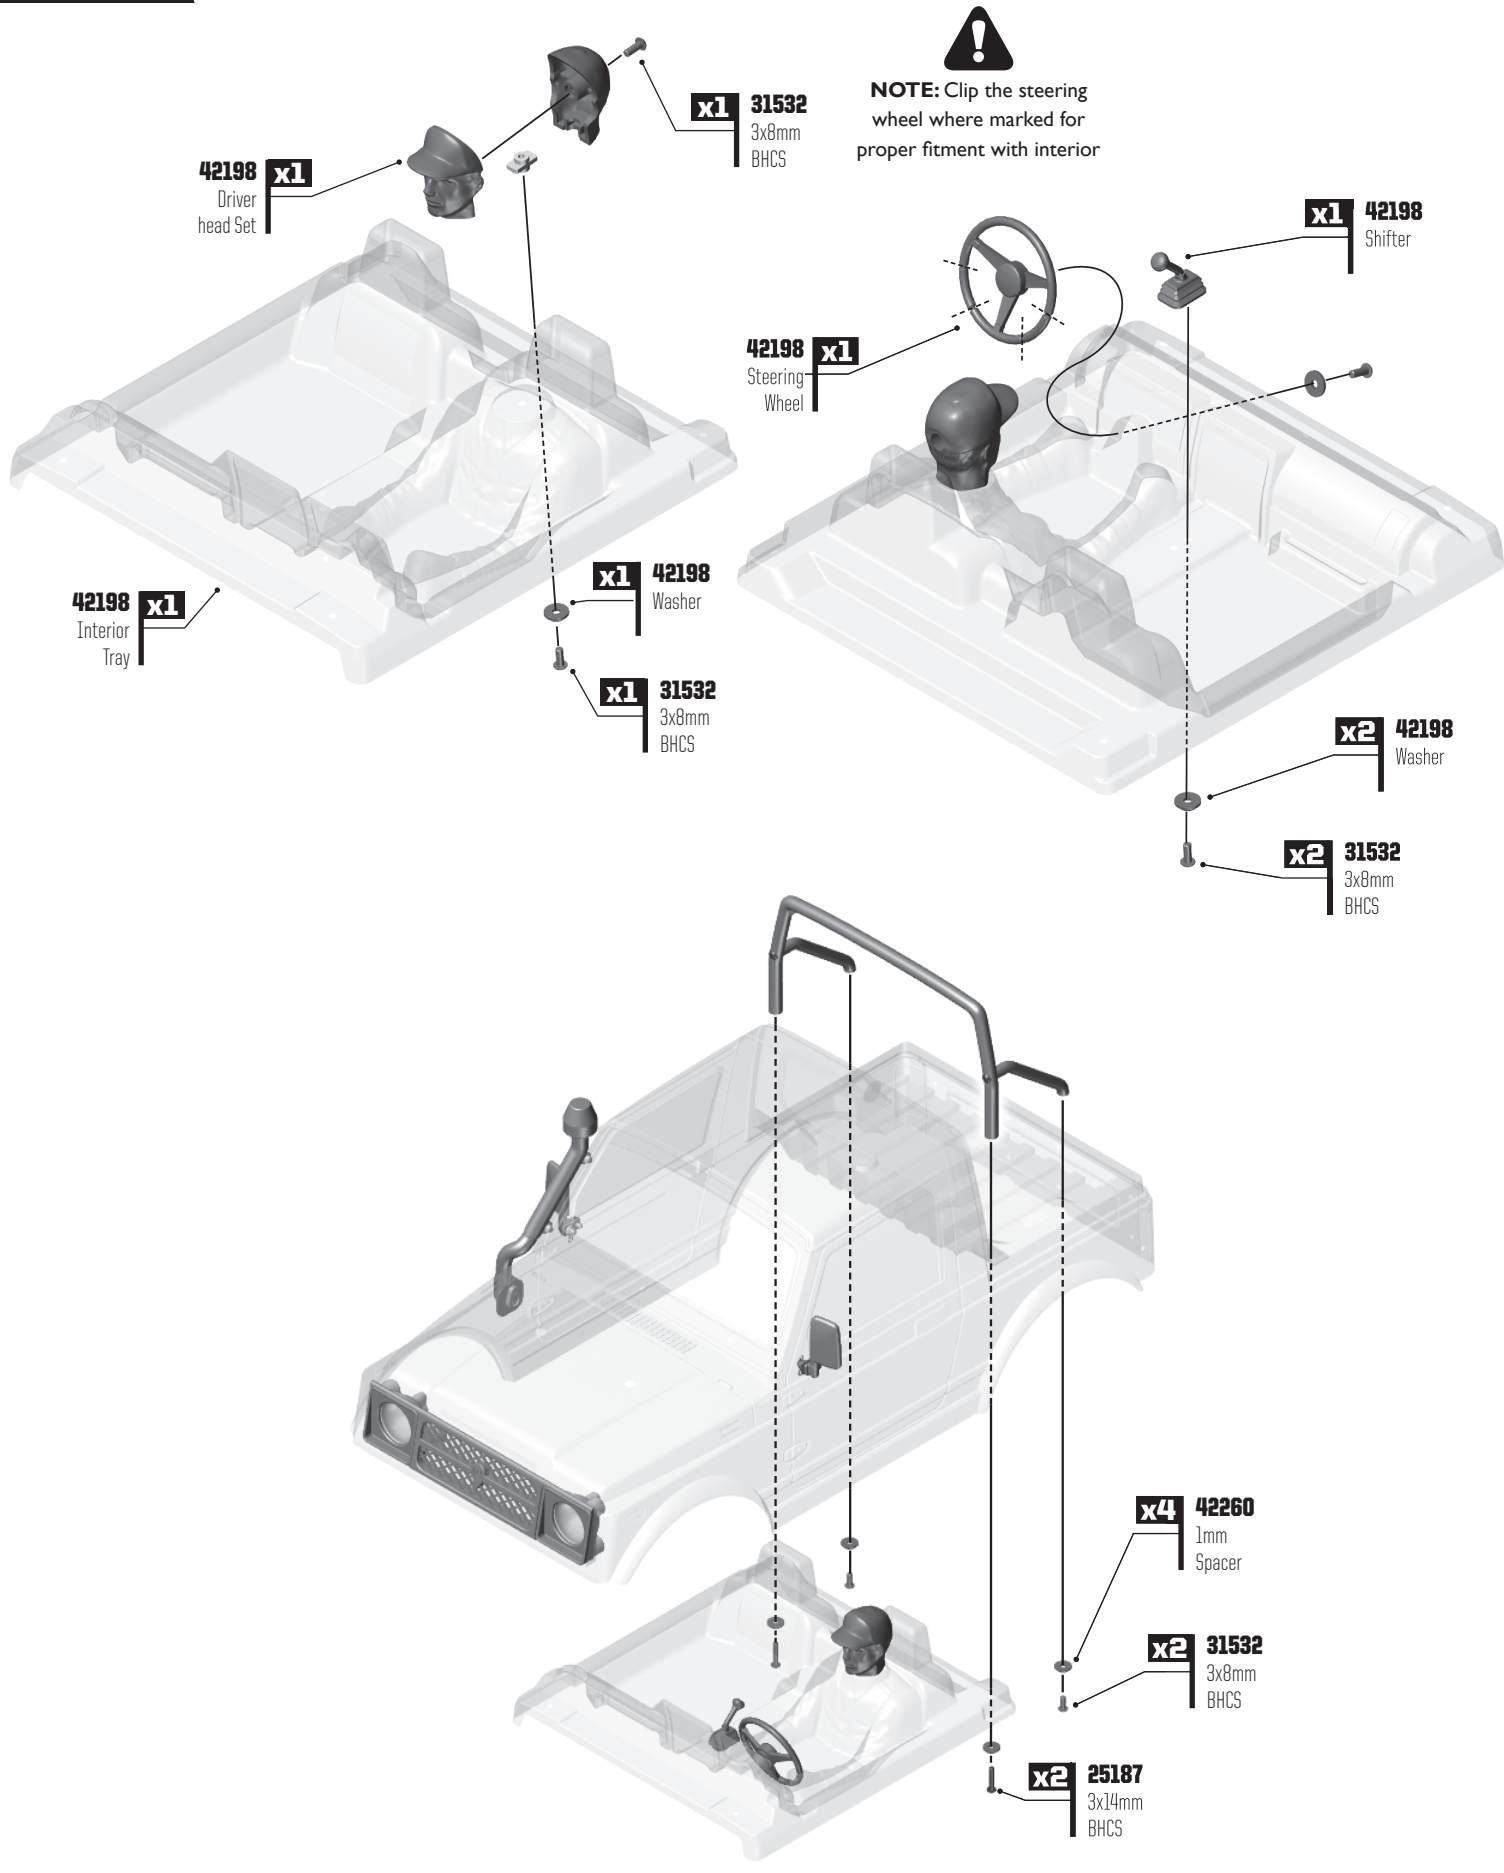

GATE 01

#42198 BUSHIDO INTERIOR SUPPLEMENT

GATE 02 #42198 BUSHIDO INTERIOR SUPPLEMENT