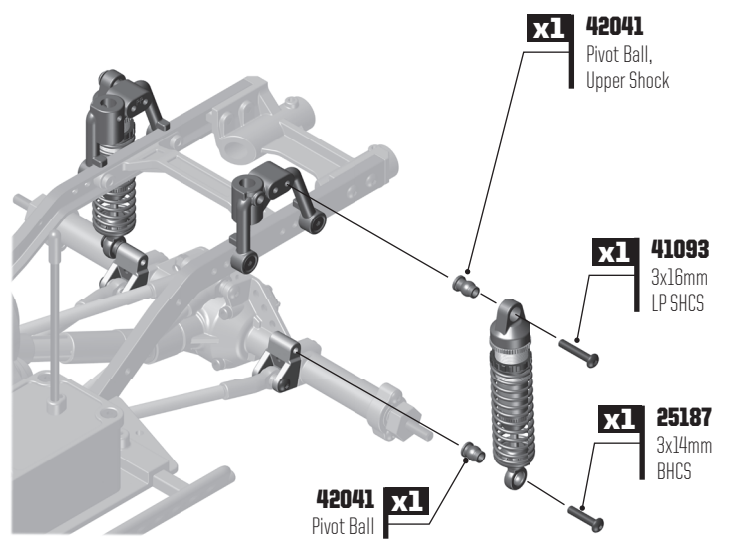

**GATE 04 SHOCK BUILD: BAG 9**

**GATE 01 BUMPER BUILD: BAG 10**

**GATE 01 WHEEL/TIRE BUILD**

**NOTE:** Install #41088 screws in a crossing pattern

**x6** 41088 2.6x10mm BHCS

**NOTE:** Build 4 wheels/tires

## GATE 02 WHEEL/TIRE BUILD

**NOTE:** Install 4 wheels/tires

## GATE 01 BODY BUILD: BAG 11

121mm

127mm