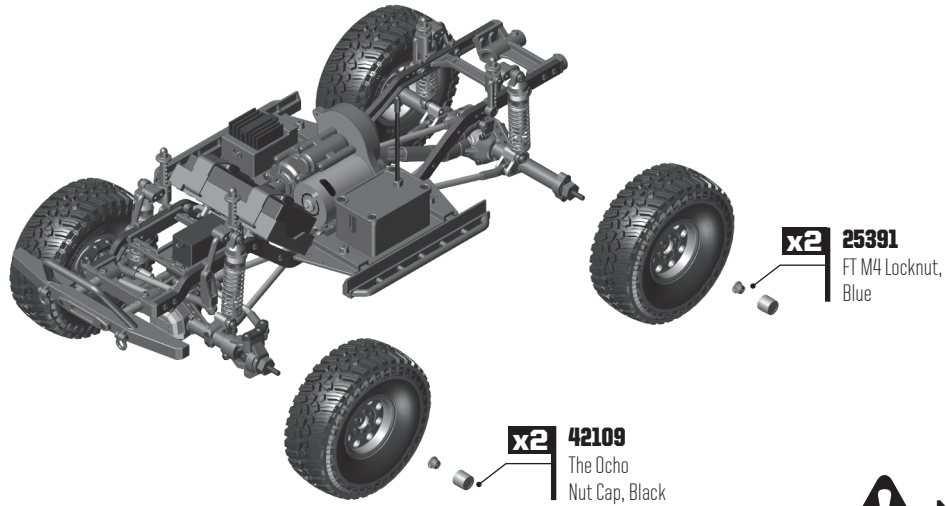

**GATE 04 SHOCK BUILD: BAG 9**

**GATE 01 BUMPER BUILD: BAG 10**

**GATE 01 WHEEL/TIRE BUILD**

**NOTE:** Install #41088 screws in a crossing pattern

**x6** 41088 2.6x10mm BHCS

**NOTE:** Build 4 wheels/tires

## GATE 02 WHEEL/TIRE BUILD

**NOTE:** Install 4 wheels/tires

## GATE 01 BODY BUILD: BAG 11

## GATE 02 BODY BUILD: BAG 11