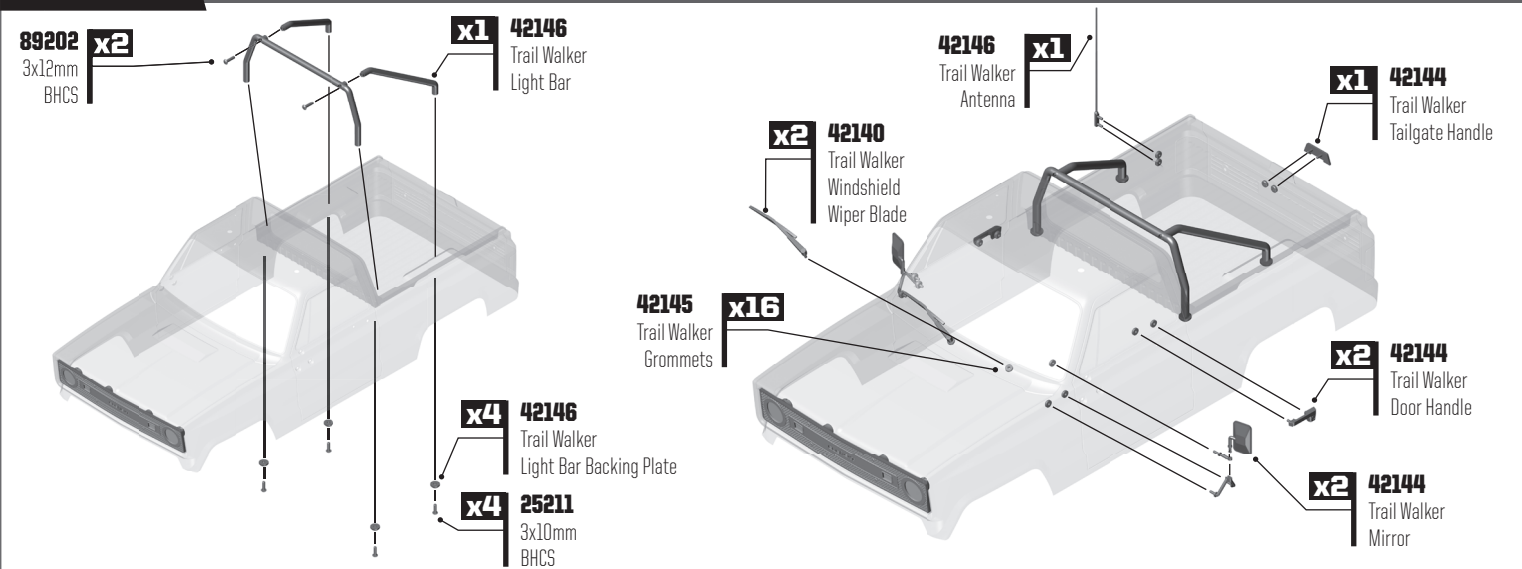

GATE 02 BODY BUILD: BAG 11