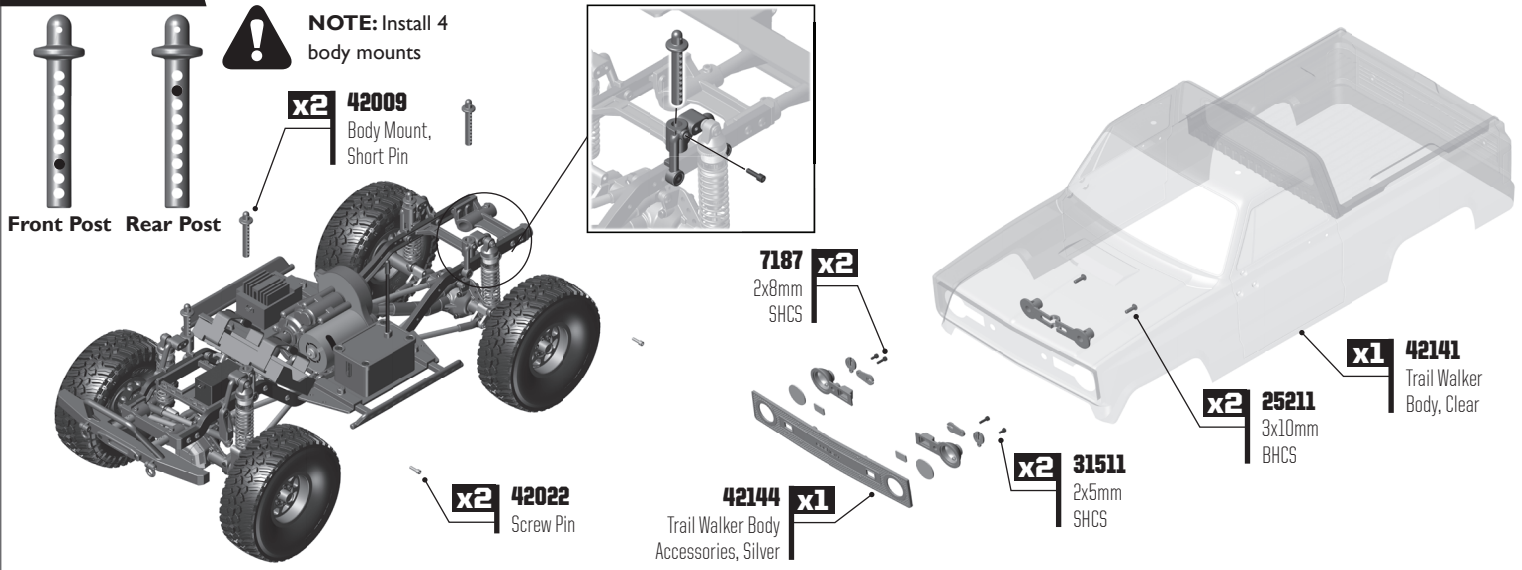

**GATE 04 SHOCK BUILD: BAG 9**

**GATE 01 BUMPER BUILD: BAG 10**

**GATE 01 WHEEL/TIRE BUILD**

**NOTE:** Install #41088 screws in a crossing pattern

**x6** 41088 2.6x10mm BHCS

**NOTE:** Build 4 wheels/tires

## GATE 02 WHEEL/TIRE BUILD

**NOTE:** Install 4 wheels/tires

## GATE 01 BODY BUILD: BAG 11

## GATE 02 BODY BUILD: BAG 11