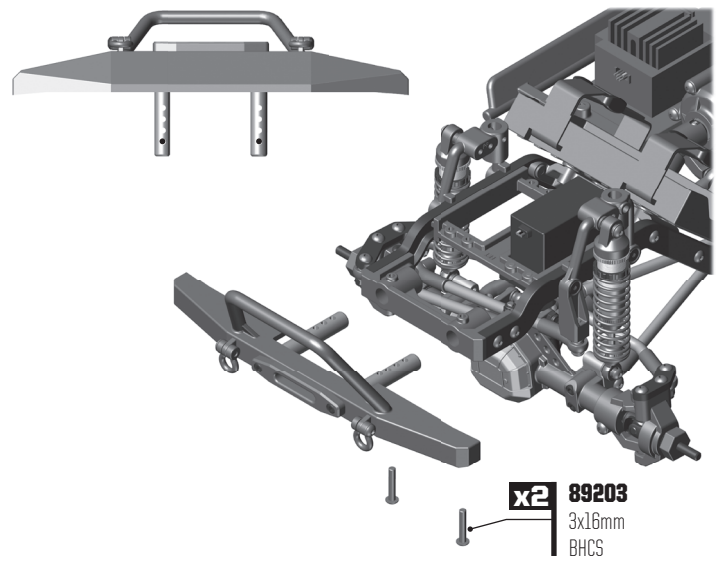

**GATE 04 SHOCK BUILD: BAG 9**

**GATE 01 BUMPER BUILD: BAG 10**

**GATE 01 WHEEL/TIRE BUILD**

**NOTE:** Install #41088 screws in a crossing pattern

**x6** 41088 2.6x10mm BHCS

**NOTE:** Build 4 wheels/tires

## GATE 02 WHEEL/TIRE BUILD

**NOTE:** Install 4 wheels/tires

## GATE 01 BODY BUILD: BAG 11

# GATE 03

BODY BUILD: BAG 11