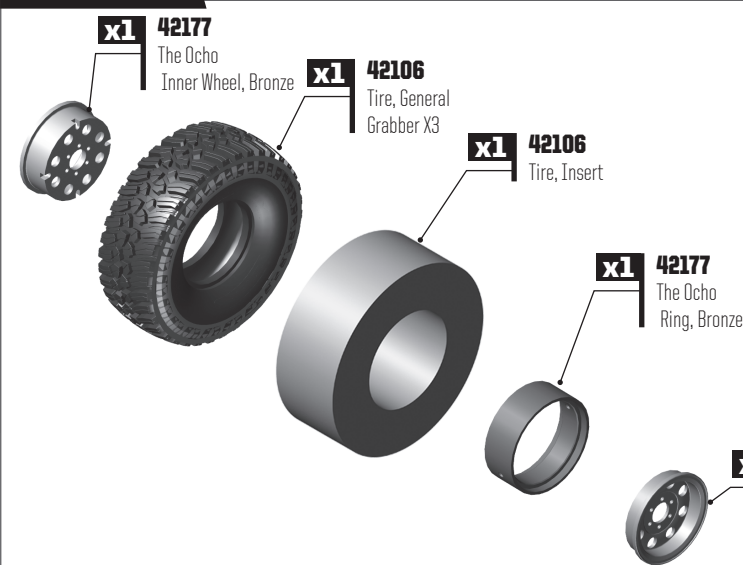

**GATE 04 SHOCK BUILD: BAG 9**

**GATE 01 BUMPER BUILD: BAG 10**

**GATE 01 WHEEL/TIRE BUILD**

**NOTE:** Install #41088 screws in a crossing pattern

**x6** 41088 2.6x10mm BHCS

**NOTE:** Build 4 wheels/tires

## GATE 02 WHEEL/TIRE BUILD

**NOTE:** Install 4 wheels/tires

## GATE 01 BODY BUILD: BAG 11

Steering Link - #42180

73mm

83mm

93mm

96mm

100mm

108mm

114mm