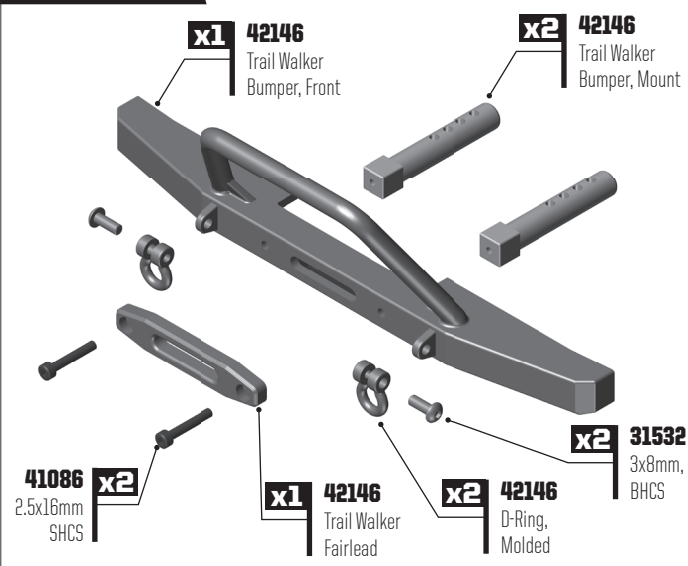

**GATE 04 SHOCK BUILD: BAG 9**

**GATE 01 BUMPER BUILD: BAG 10**

**GATE 01 WHEEL/TIRE BUILD**

**NOTE:** Install #41088 screws in a crossing pattern

**x6** 41088 2.6x10mm BHCS

**NOTE:** Build 4 wheels/tires

## GATE 02 WHEEL/TIRE BUILD

**NOTE:** Install 4 wheels/tires

## GATE 01 BODY BUILD: BAG 11

121mm

127mm