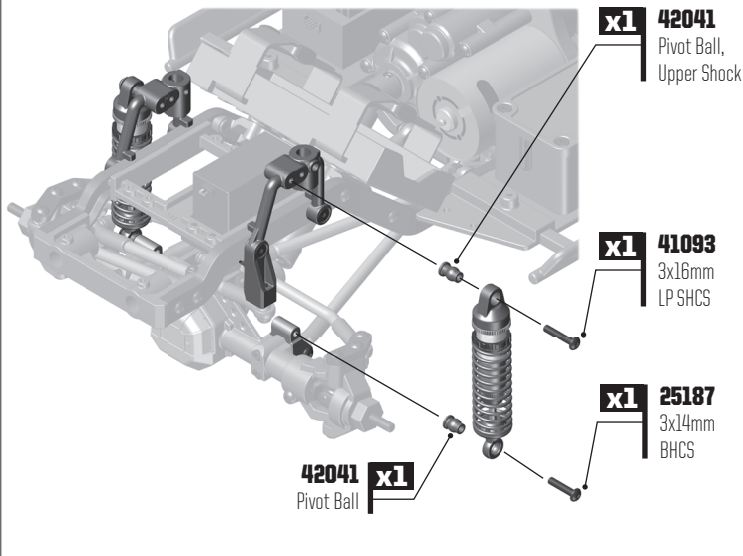

**GATE 04 SHOCK BUILD: BAG 9**

**GATE 01 BUMPER BUILD: BAG 10**

**GATE 01 WHEEL/TIRE BUILD**

**NOTE:** Install #41088 screws in a crossing pattern

**x6** 41088 2.6x10mm BHCS

**NOTE:** Build 4 wheels/tires

## GATE 02 WHEEL/TIRE BUILD

**NOTE:** Install 4 wheels/tires

## GATE 01 BODY BUILD: BAG 11