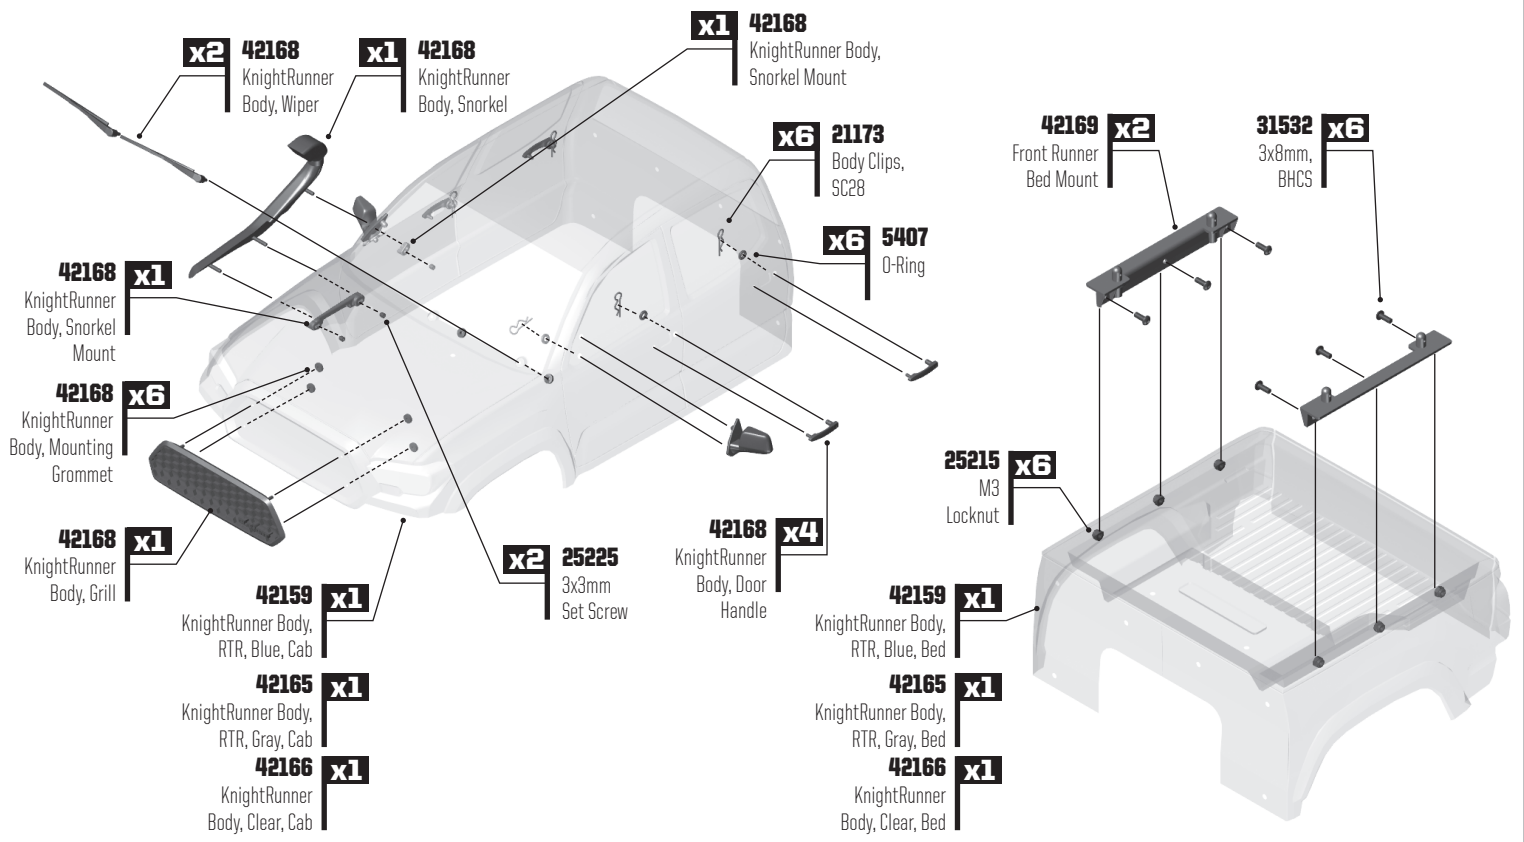

## GATE 01 BODY BUILD

**!** **NOTE:** Install 2 front body mounts, 2 rear body mount

**x4** 42009 Body Mount, Short Pin

**x4** 42022 Screw Pin

Front Post Rear Post

## GATE 02 BODY BUILD

**91158** x2 3x4mm, BHCS

**x1** 42170 Demello KnightRunner Front Bumper

**x2** 2308 3x18mm BHCS

**x1** 42170 Demello KnightRunner Rear Bumper

**x2** 2308 3x18mm BHCS

**GATE 03** BODY BUILD

**GATE 04** BODY BUILD

## GATE 05 BODY BUILD - OPTIONAL BUMPER SETUPS