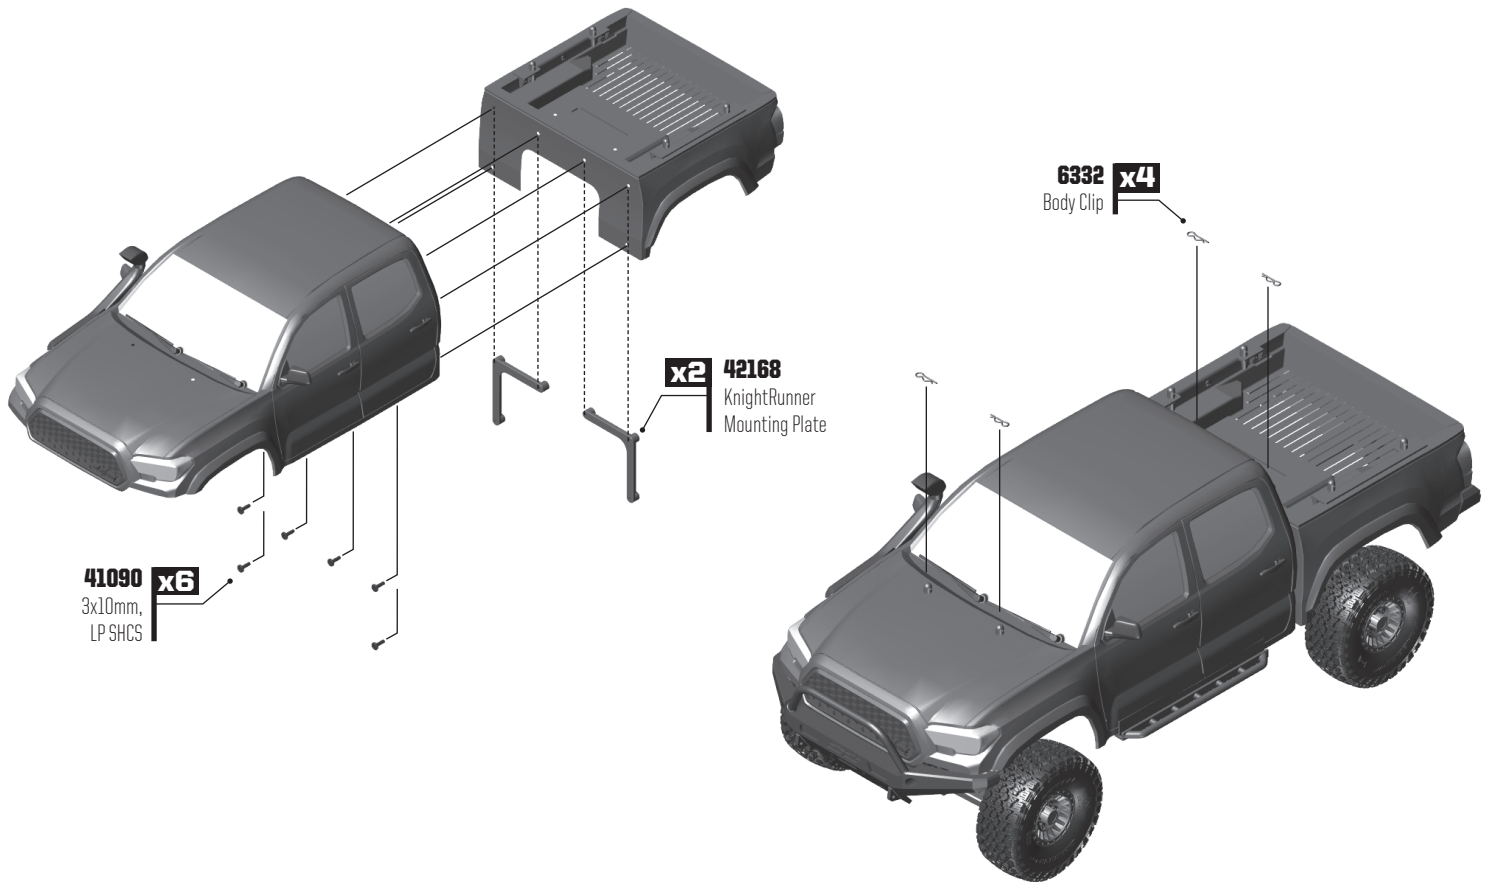

## GATE 01 BODY BUILD

**!** **NOTE:** Install 2 front body mounts, 2 rear body mount

**x4** 42009 Body Mount, Short Pin

**x4** 42022 Screw Pin

Front Post Rear Post

**GATE 04** BODY BUILD