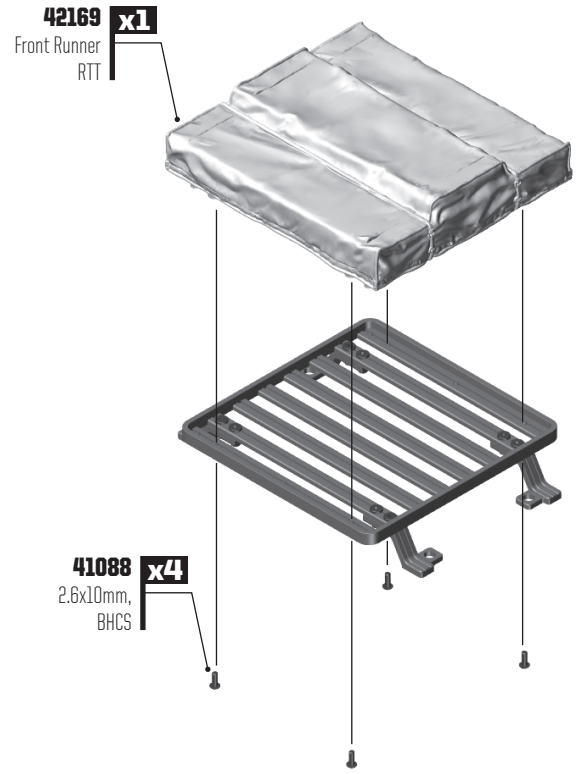

GATE 05 BODY BUILD - OPTIONAL BUMPER SETUPS