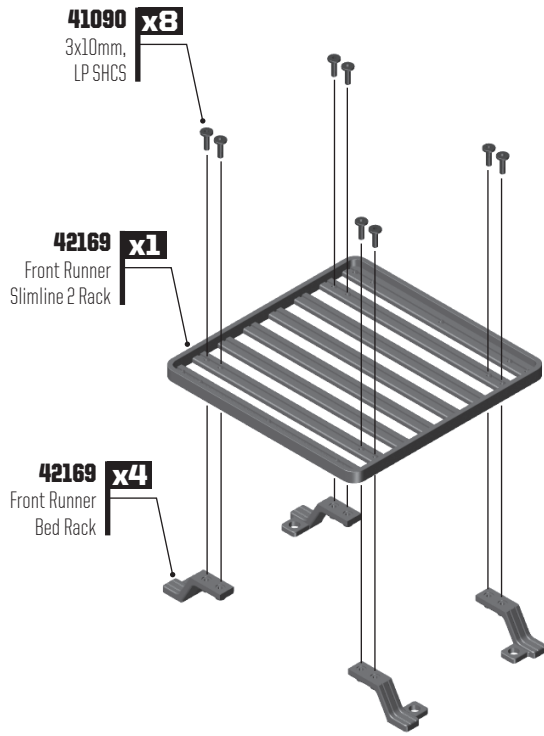

## GATE 01 BODY BUILD

**!** **NOTE:** Install 2 front body mounts, 2 rear body mount

**x4** 42009 Body Mount, Short Pin

**x4** 42022 Screw Pin

Front Post Rear Post

## GATE 02 BODY BUILD

**91158** x2 3x4mm, BHCS

**x1** 42170 Demello KnightRunner Front Bumper

**x2** 2308 3x18mm BHCS

**x1** 42170 Demello KnightRunner Rear Bumper

**x2** 2308 3x18mm BHCS

**GATE 03** BODY BUILD

**GATE 04** BODY BUILD

## GATE 05 BODY BUILD - OPTIONAL BUMPER SETUPS