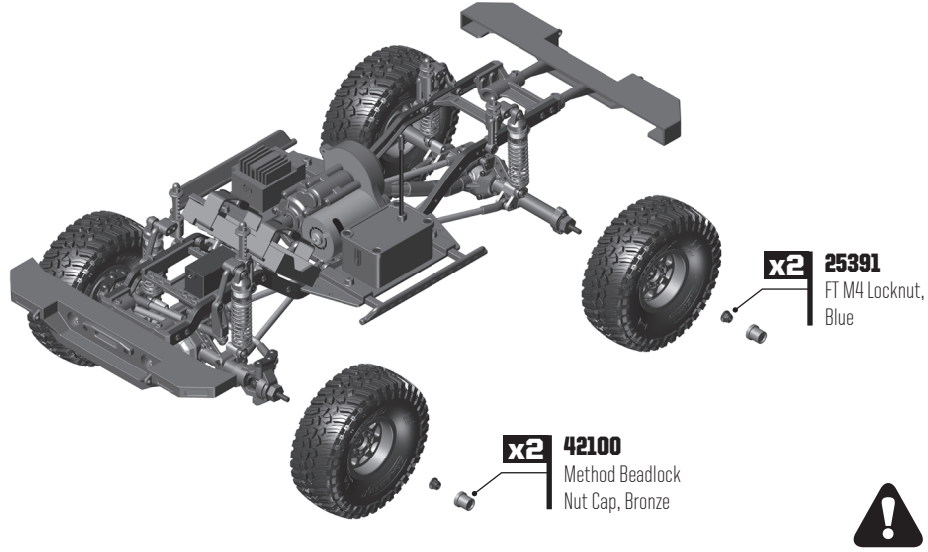

GATE 04 SHOCK BUILD: BAG 9

GATE 01 BUMPER BUILD: BAG 10

GATE 01 WHEEL/TIRE BUILD

GATE 02 WHEEL/TIRE BUILD

GATE 01 BODY BUILD: BAG 11

GATE 02 BODY BUILD: BAG 11

GATE 03 BODY BUILD: BAG 11

Shocks

5407	O-Rings, Red, Silicone	8
6299	E-Clipp, 1/8"	12
42040	Enduro Rod Ends	2
42041	Enduro Pivot Balls Set	1
42054	FT Enduro Pivot Ball, Steel	10
42055	FT Enduro, Shock Bushing, Steel	4
42079	Enduro Shock Parts, Black Aluminum	2 ea.
42080	Enduro Shock Parts	4 ea.
42081	Enduro Shock Internals	1
42082	Enduro Shock Body, Silver, 10x32mm	2
42083	Enduro Shock Shaft, 3x30mm	2
42085	Enduro Shock Parts, Blue Aluminum	2 ea.
42086	FT Enduro Shock Body, Bronze, 10x32mm	2
42087	Shock Spring, Green 0.71 lb/in, 63mm Long	2
42088	Shock Spring, White, 0.95 lb/in, 63mm Long	2
42089	Shock Spring, Gray, 1.49 lb/in, 63mm Long - KIT	2
42090	Shock Spring, Blue, 2.09 lb/in, 63mm Long	2
42091	Shock Spring, Yellow, 2.47 lb/in, 63mm Long	2