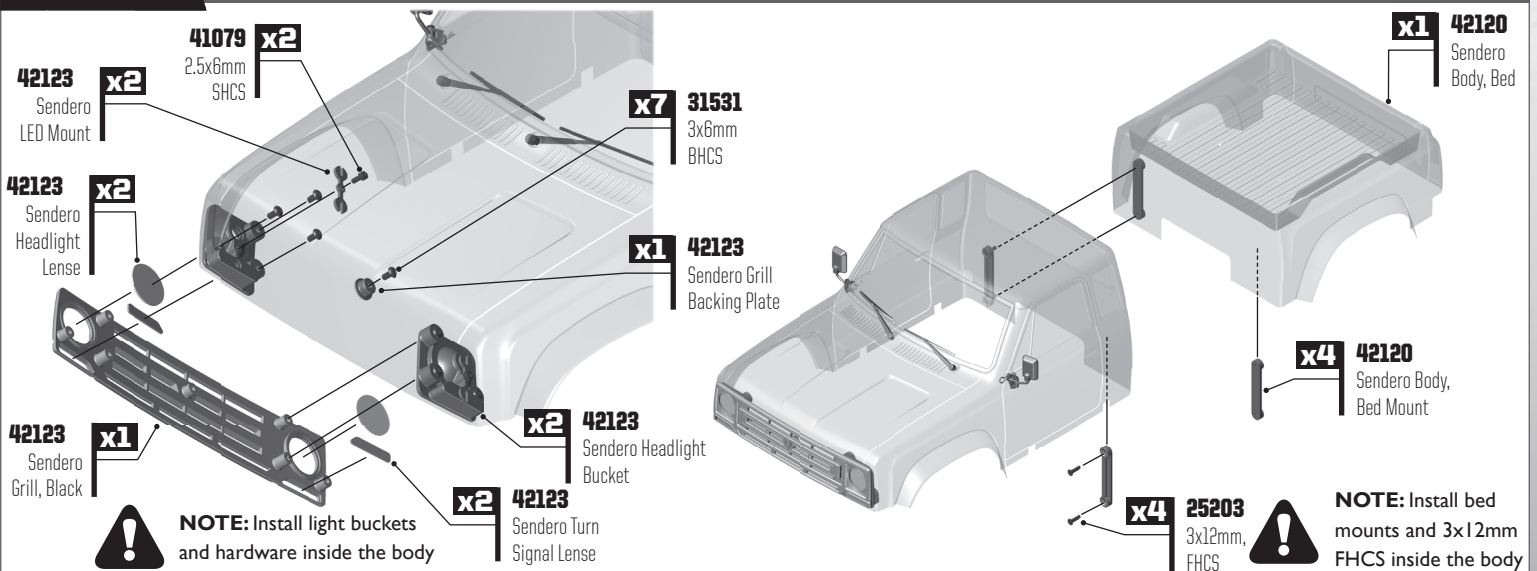

GATE 04 SHOCK BUILD: BAG 9

GATE 01 BUMPER BUILD: BAG 10

GATE 01 WHEEL/TIRE BUILD

GATE 02 WHEEL/TIRE BUILD

GATE 01 BODY BUILD: BAG 11

GATE 02 BODY BUILD: BAG 11

GATE 03 BODY BUILD: BAG 11

Shocks

5407	O-Rings, Red, Silicone	8
6299	E-Clipp, 1/8"	12
42040	Enduro Rod Ends	2
42041	Enduro Pivot Balls Set	1
42054	FT Enduro Pivot Ball, Steel	10
42055	FT Enduro, Shock Bushing, Steel	4
42079	Enduro Shock Parts, Black Aluminum	2 ea.
42080	Enduro Shock Parts	4 ea.
42081	Enduro Shock Internals	1
42082	Enduro Shock Body, Silver, 10x32mm	2
42083	Enduro Shock Shaft, 3x30mm	2
42085	Enduro Shock Parts, Blue Aluminum	2 ea.
42086	FT Enduro Shock Body, Bronze, 10x32mm	2
42087	Shock Spring, Green 0.71 lb/in, 63mm Long	2
42088	Shock Spring, White, 0.95 lb/in, 63mm Long	2
42089	Shock Spring, Gray, 1.49 lb/in, 63mm Long - KIT	2
42090	Shock Spring, Blue, 2.09 lb/in, 63mm Long	2
42091	Shock Spring, Yellow, 2.47 lb/in, 63mm Long	2