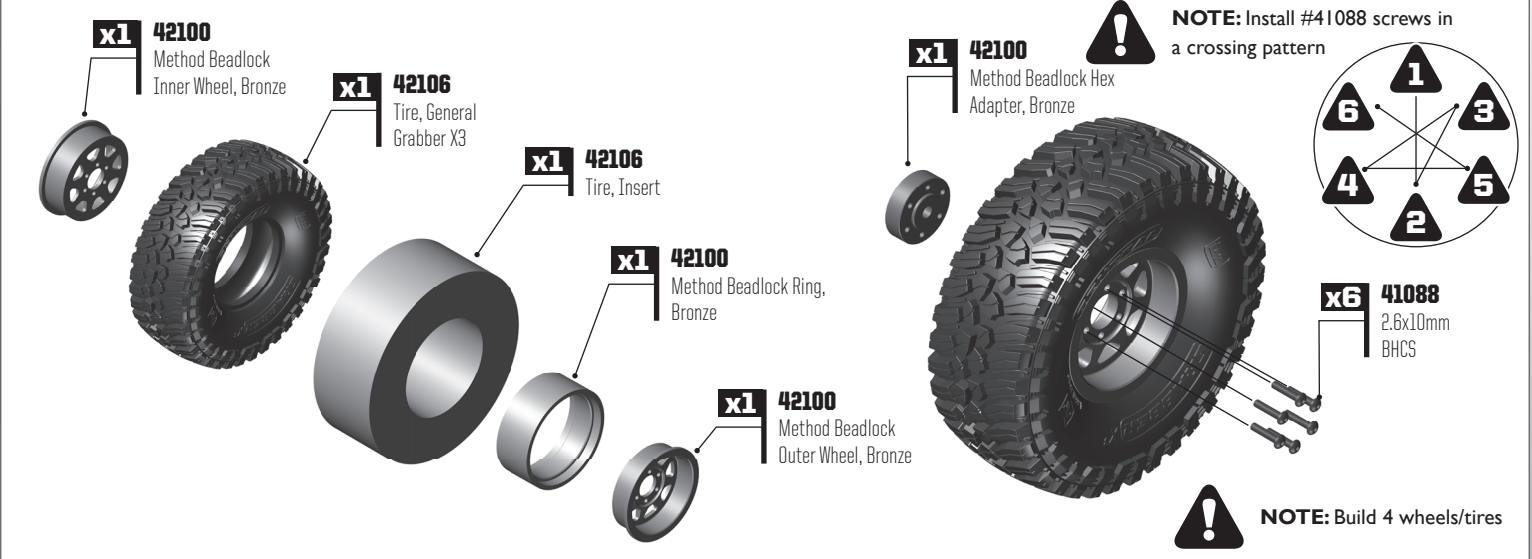

GATE 04 SHOCK BUILD: BAG 9

GATE 01 BUMPER BUILD: BAG 10

GATE 01 WHEEL/TIRE BUILD

GATE 02 WHEEL/TIRE BUILD

GATE 01 BODY BUILD: BAG 11

GATE 02 BODY BUILD: BAG 11

GATE 03 BODY BUILD: BAG 11

Shocks

5407	O-Rings, Red, Silicone	8
6299	E-Clipp, 1/8"	12
42040	Enduro Rod Ends	2
42041	Enduro Pivot Balls Set	1
42054	FT Enduro Pivot Ball, Steel	10
42055	FT Enduro, Shock Bushing, Steel	4
42079	Enduro Shock Parts, Black Aluminum	2 ea.
42080	Enduro Shock Parts	4 ea.
42081	Enduro Shock Internals	1
42082	Enduro Shock Body, Silver, 10x32mm	2
42083	Enduro Shock Shaft, 3x30mm	2
42085	Enduro Shock Parts, Blue Aluminum	2 ea.
42086	FT Enduro Shock Body, Bronze, 10x32mm	2
42087	Shock Spring, Green 0.71 lb/in, 63mm Long	2
42088	Shock Spring, White, 0.95 lb/in, 63mm Long	2
42089	Shock Spring, Gray, 1.49 lb/in, 63mm Long - KIT	2
42090	Shock Spring, Blue, 2.09 lb/in, 63mm Long	2
42091	Shock Spring, Yellow, 2.47 lb/in, 63mm Long	2