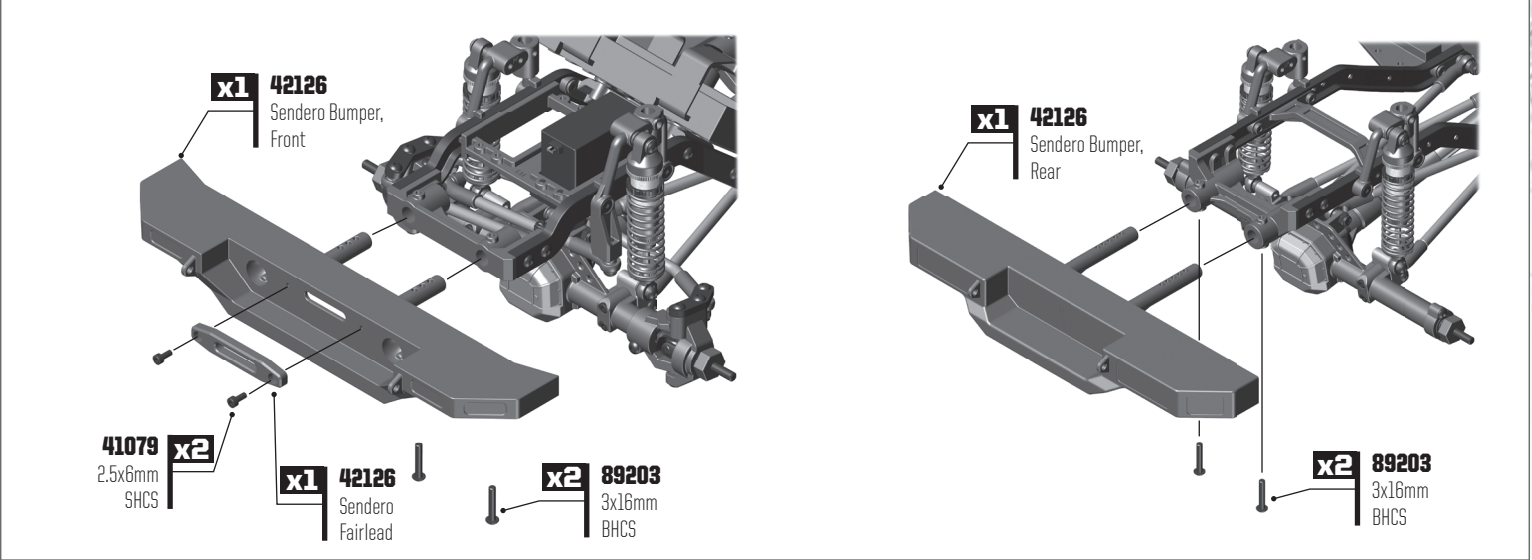

GATE 04 SHOCK BUILD: BAG 9

GATE 01 BUMPER BUILD: BAG 10

GATE 01 WHEEL/TIRE BUILD

GATE 02 WHEEL/TIRE BUILD

GATE 01 BODY BUILD: BAG 11

GATE 02 BODY BUILD: BAG 11

GATE 03 BODY BUILD: BAG 11

Shocks

5407	O-Rings, Red, Silicone	8
6299	E-Clipp, 1/8"	12
42040	Enduro Rod Ends	2
42041	Enduro Pivot Balls Set	1
42054	FT Enduro Pivot Ball, Steel	10
42055	FT Enduro, Shock Bushing, Steel	4
42079	Enduro Shock Parts, Black Aluminum	2 ea.
42080	Enduro Shock Parts	4 ea.
42081	Enduro Shock Internals	1
42082	Enduro Shock Body, Silver, 10x32mm	2
42083	Enduro Shock Shaft, 3x30mm	2
42085	Enduro Shock Parts, Blue Aluminum	2 ea.
42086	FT Enduro Shock Body, Bronze, 10x32mm	2
42087	Shock Spring, Green 0.71 lb/in, 63mm Long	2
42088	Shock Spring, White, 0.95 lb/in, 63mm Long	2
42089	Shock Spring, Gray, 1.49 lb/in, 63mm Long - KIT	2
42090	Shock Spring, Blue, 2.09 lb/in, 63mm Long	2
42091	Shock Spring, Yellow, 2.47 lb/in, 63mm Long	2