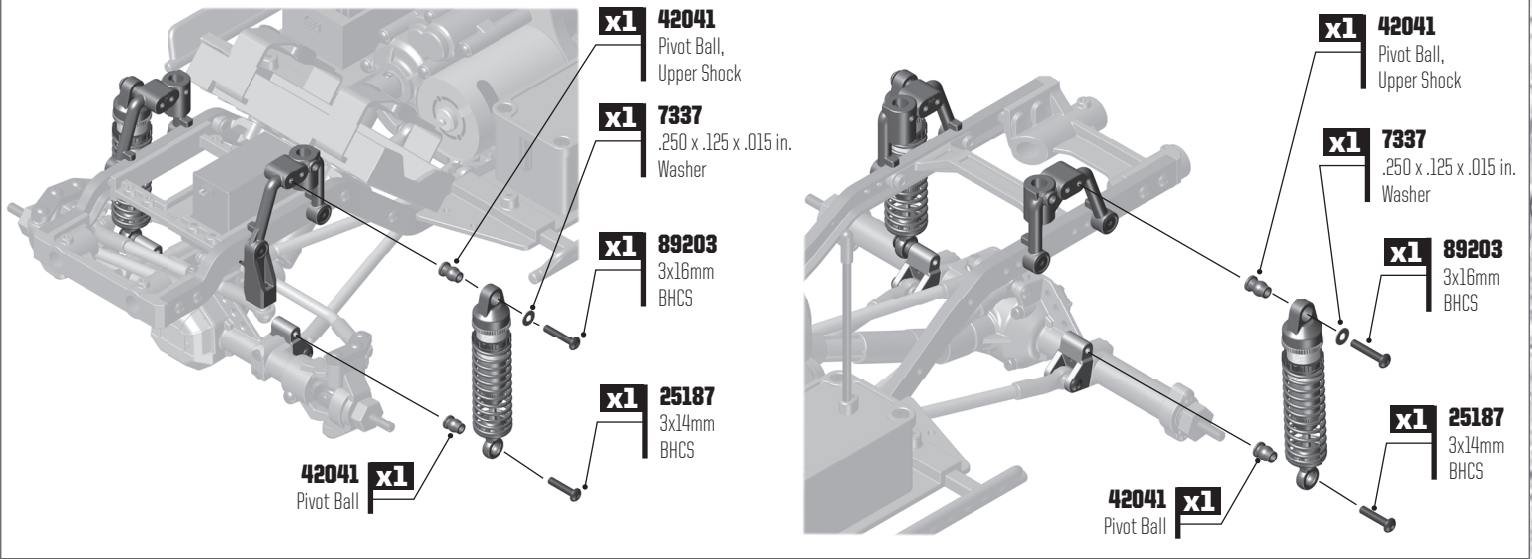

GATE 04 SHOCK BUILD: BAG 9

GATE 01 BUMPER BUILD: BAG 10

GATE 01 WHEEL/TIRE BUILD

GATE 02 WHEEL/TIRE BUILD

GATE 01 BODY BUILD: BAG 11

GATE 02 BODY BUILD: BAG 11

GATE 03 BODY BUILD: BAG 11

Shocks

5407	O-Rings, Red, Silicone	8
6299	E-Clipp, 1/8"	12
42040	Enduro Rod Ends	2
42041	Enduro Pivot Balls Set	1
42054	FT Enduro Pivot Ball, Steel	10
42055	FT Enduro, Shock Bushing, Steel	4
42079	Enduro Shock Parts, Black Aluminum	2 ea.
42080	Enduro Shock Parts	4 ea.
42081	Enduro Shock Internals	1
42082	Enduro Shock Body, Silver, 10x32mm	2
42083	Enduro Shock Shaft, 3x30mm	2
42085	Enduro Shock Parts, Blue Aluminum	2 ea.
42086	FT Enduro Shock Body, Bronze, 10x32mm	2
42087	Shock Spring, Green 0.71 lb/in, 63mm Long	2
42088	Shock Spring, White, 0.95 lb/in, 63mm Long	2
42089	Shock Spring, Gray, 1.49 lb/in, 63mm Long - KIT	2
42090	Shock Spring, Blue, 2.09 lb/in, 63mm Long	2
42091	Shock Spring, Yellow, 2.47 lb/in, 63mm Long	2