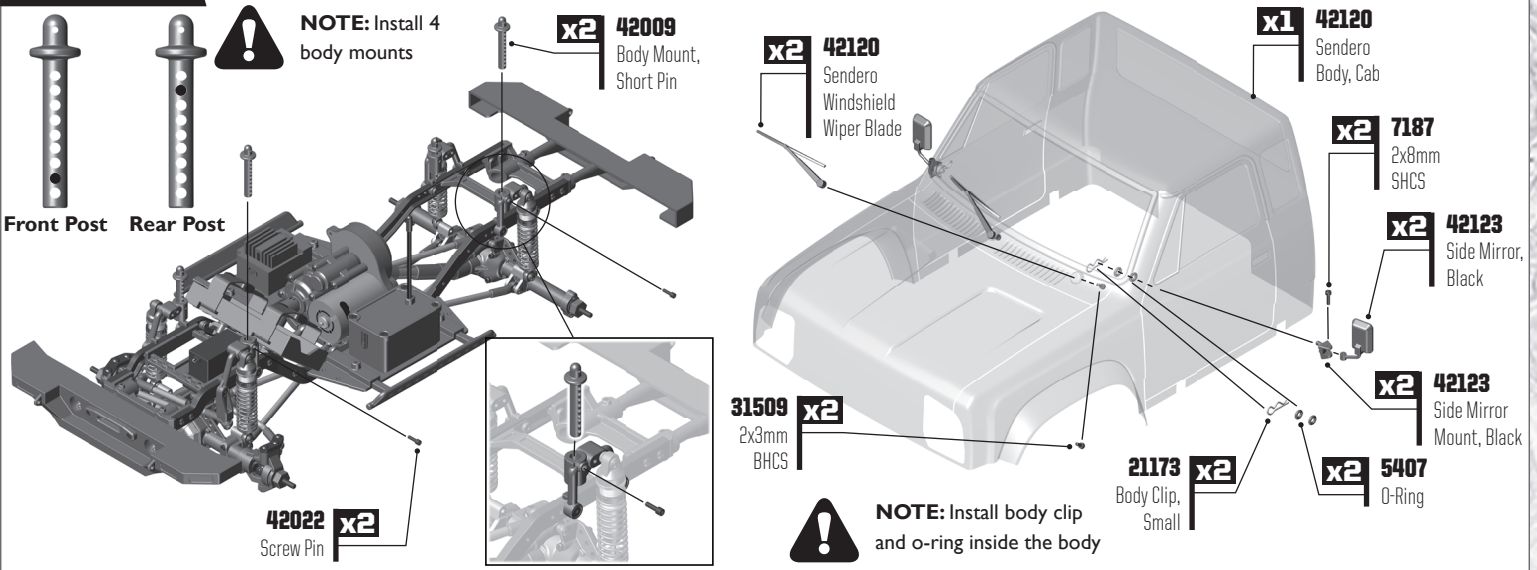

GATE 04 SHOCK BUILD: BAG 9

GATE 01 BUMPER BUILD: BAG 10

GATE 01 WHEEL/TIRE BUILD

GATE 02 WHEEL/TIRE BUILD

GATE 01 BODY BUILD: BAG 11

GATE 02 BODY BUILD: BAG 11

GATE 03 BODY BUILD: BAG 11

Shocks

5407	O-Rings, Red, Silicone	8
6299	E-Clipp, 1/8"	12
42040	Enduro Rod Ends	2
42041	Enduro Pivot Balls Set	1
42054	FT Enduro Pivot Ball, Steel	10
42055	FT Enduro, Shock Bushing, Steel	4
42079	Enduro Shock Parts, Black Aluminum	2 ea.
42080	Enduro Shock Parts	4 ea.
42081	Enduro Shock Internals	1
42082	Enduro Shock Body, Silver, 10x32mm	2
42083	Enduro Shock Shaft, 3x30mm	2
42085	Enduro Shock Parts, Blue Aluminum	2 ea.
42086	FT Enduro Shock Body, Bronze, 10x32mm	2
42087	Shock Spring, Green 0.71 lb/in, 63mm Long	2
42088	Shock Spring, White, 0.95 lb/in, 63mm Long	2
42089	Shock Spring, Gray, 1.49 lb/in, 63mm Long - KIT	2
42090	Shock Spring, Blue, 2.09 lb/in, 63mm Long	2
42091	Shock Spring, Yellow, 2.47 lb/in, 63mm Long	2