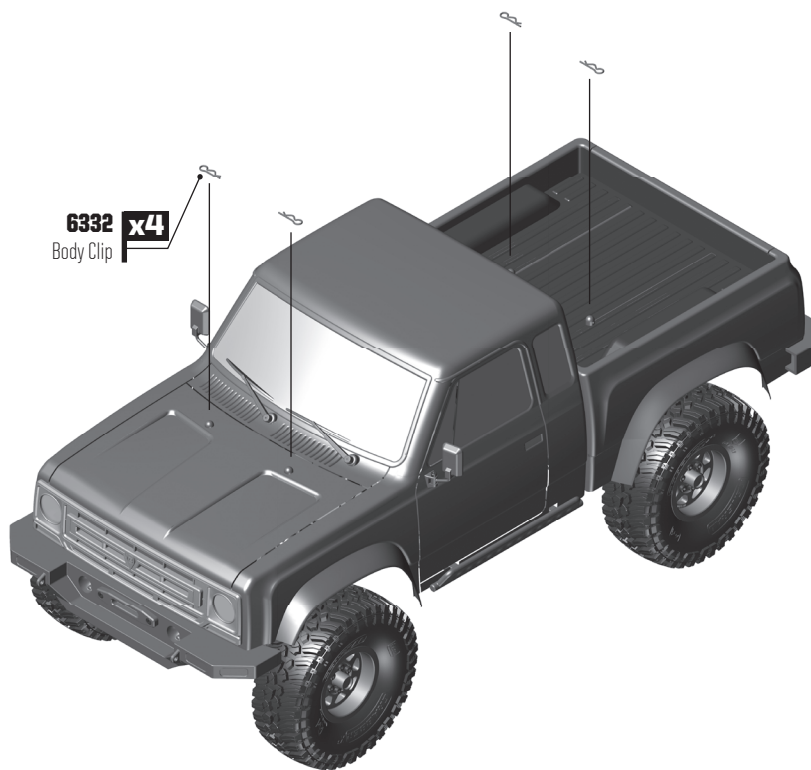

GATE 04 SHOCK BUILD: BAG 9

GATE 01 BUMPER BUILD: BAG 10

GATE 01 WHEEL/TIRE BUILD

GATE 02 WHEEL/TIRE BUILD

GATE 01 BODY BUILD: BAG 11

GATE 02 BODY BUILD: BAG 11

GATE 03 BODY BUILD: BAG 11

Shocks

5407	O-Rings, Red, Silicone	8
6299	E-Clipp, 1/8"	12
42040	Enduro Rod Ends	2
42041	Enduro Pivot Balls Set	1
42054	FT Enduro Pivot Ball, Steel	10
42055	FT Enduro, Shock Bushing, Steel	4
42079	Enduro Shock Parts, Black Aluminum	2 ea.
42080	Enduro Shock Parts	4 ea.
42081	Enduro Shock Internals	1
42082	Enduro Shock Body, Silver, 10x32mm	2
42083	Enduro Shock Shaft, 3x30mm	2
42085	Enduro Shock Parts, Blue Aluminum	2 ea.
42086	FT Enduro Shock Body, Bronze, 10x32mm	2
42087	Shock Spring, Green 0.71 lb/in, 63mm Long	2
42088	Shock Spring, White, 0.95 lb/in, 63mm Long	2
42089	Shock Spring, Gray, 1.49 lb/in, 63mm Long - KIT	2
42090	Shock Spring, Blue, 2.09 lb/in, 63mm Long	2
42091	Shock Spring, Yellow, 2.47 lb/in, 63mm Long	2