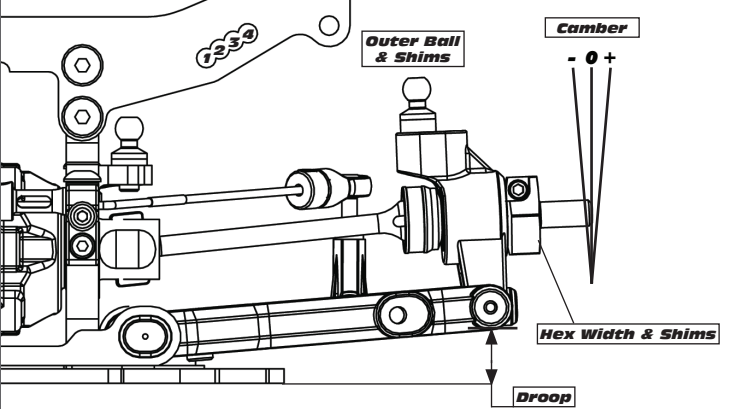

Notes:

Suspension Geometry	
	Shock Position
	Camber Link Position
	Inner Ball & Shims
	Outer Ball & Shims
	Outer Arm Mount Insert
	Outer Mount Shims
	Inner Arm Mount Insert
	Inner Mount Shims
	Droop
	Anti-Roll Bar

Notes:

Shocks	
	Oil
	Piston
	Rebound
	Spring

Notes:

Differentials	
	Type
	Setting
	Cam Position
	Belt Tension Number

Notes:

Tires	
	Type
	Tire Diameter
	Insert & Wheel
	Additive & Amount

Notes:

Chassis	
	Chassis:
	Top Plate:
	Notes:

Transmitter		Speed Control	
Turning Circle:		E.S.C. Type:	
Steering Expo:		E.S.C. Settings:	
Brake E.P. :		Software Version:	
Throttle Expo:		Notes:	
Battery Placement		Body & Wing	
Notes:		Notes:	

Notes: \_\_\_\_\_