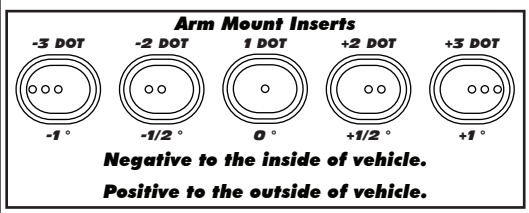

Notes:

Suspension Geometry	
	Shock Position
	Camber Link Position
	Inner Ball & Shims
	Outer Ball & Shims
	Outer Arm Mount Insert
	Outer Mount Shims
	Inner Arm Mount Insert
	Inner Mount Shims
	Droop
	Anti-Roll Bar

Notes:

Shocks	
	Oil
	Piston
	Rebound
	Spring

Notes:

Differentials	
	Type
	Setting
	Cam Position
	Belt Tension Number

Notes:

Tires	
	Type
	Tire Diameter
	Insert & Wheel
	Additive & Amount

Notes:

Chassis	
	Chassis:
	Top Plate:
	Notes:

Transmitter		Speed Control	
Turning Circle:		E.S.C. Type:	
Steering Expo:		E.S.C. Settings:	
Brake E.P. :		Software Version:	
Throttle Expo:		Notes:	
Battery Placement		Body & Wing	
Notes:		Notes:	

Notes: \_\_\_\_\_