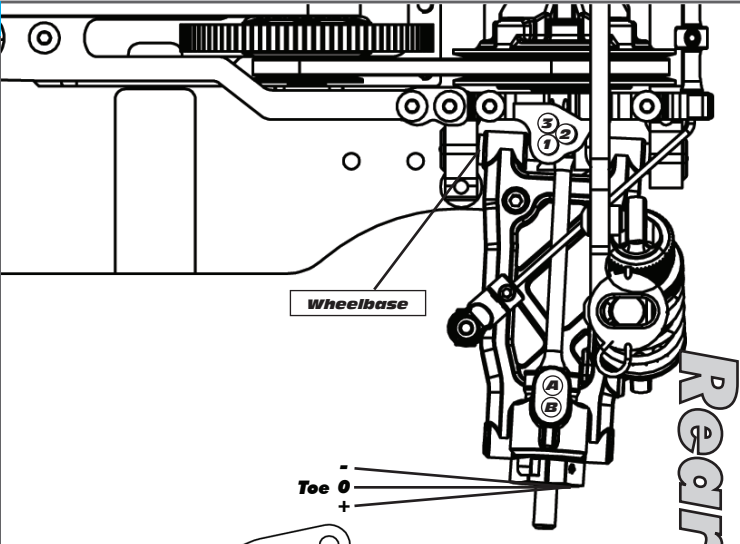

Notes:

Suspension Geometry	
	Shock Position
	Camber Link Position
	Inner Ball & Shims
	Outer Ball & Shims
	Outer Arm Mount Insert
	Outer Mount Shims
	Inner Arm Mount Insert
	Inner Mount Shims
	Droop
	Anti-Roll Bar

Notes:

Shocks	
	Oil
	Piston
	Rebound
	Spring

Notes:

Differentials	
	Type
	Setting
	Cam Position
	Belt Tension Number

Notes:

Tires	
	Type
	Tire Diameter
	Insert & Wheel
	Additive & Amount

Notes:

Chassis	
	Chassis:
	Top Plate:
	Notes:

Transmitter		Speed Control	
Turning Circle:		E.S.C. Type:	
Steering Expo:		E.S.C. Settings:	
Brake E.P. :		Software Version:	
Throttle Expo:		Notes:	
Battery Placement		Body & Wing	
Notes:		Notes:	

Notes: \_\_\_\_\_