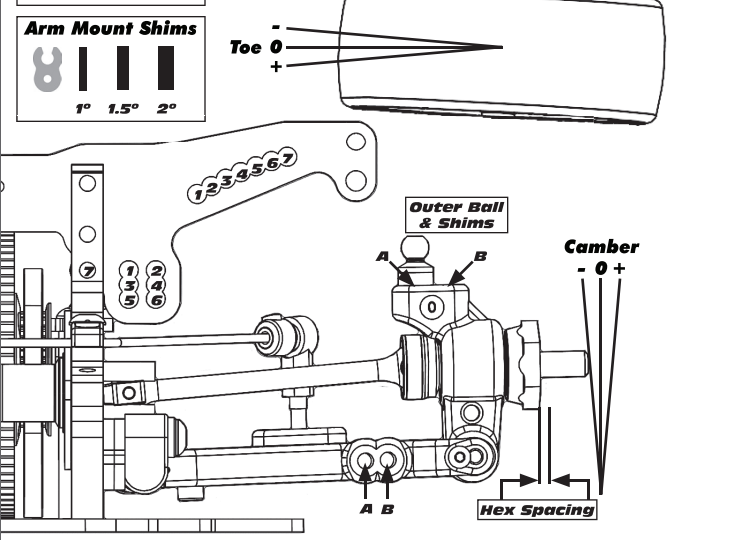

Transmitter	
Turning Circle:	
Steering Expo:	
Brake E.P.:	
Throttle Expo:	
Motor	Gearing
Notes:	Notes:

Front	Alignment	Rear
	Ride Height	
	Camber	
	Caster	N/A
N/A	Rear Hub Toe	
	Toe (Total)	
	Hex Spacing	
	Wheelbase	
	Steering Bellcrank	N/A
	Steering Link	N/A
	Bumpsteer	N/A

Notes:

Suspension Geometry	
	Shock Position
	Camber Link Position
	Outer Ball & Shims
	FWD Arm Mount
	FWD Mount Shim
	RWD Arm Mount
	RWD Mount Shims
	Drop
	Anti-Roll Bar

Notes:

Shocks	
	Oil
	Piston
	Rebound
	Spring

Notes:

Differentials	
	Type
	Setting
	Cam Holder
	Belt Tension Number

Notes:

Tires	
	Type
	Tire Diameter
	Insert & Wheel
	Additive & Amount

Notes:

Chassis	
	Chassis:
	Top Plate:
	Notes:

Notes:

Speed Control	
	Type:
	Settings:

Notes:

Body & Wing	
	Body & Wing
	Battery Placement
	Notes: