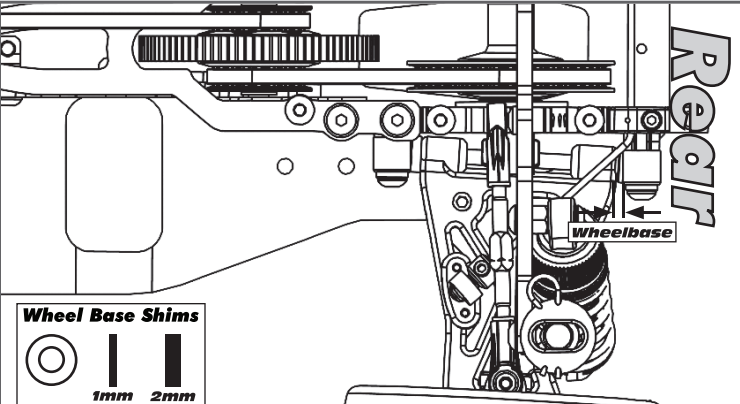

Transmitter	
Turning Circle:	
Steering Expo:	
Brake E.P.:	
Throttle Expo:	
Motor	Gearing
Notes:	Notes:

Front	Alignment	Rear
	Ride Height	
	Camber	
	Caster	N/A
N/A	Rear Hub Toe	
	Toe (Total)	
	Hex Spacing	
	Wheelbase	
	Steering Bellcrank	N/A
	Steering Link	N/A
	Bumpsteer	N/A

Notes:

Suspension Geometry	
	Shock Position
	Camber Link Position
	Outer Ball & Shims
	FWD Arm Mount
	FWD Mount Shim
	RWD Arm Mount
	RWD Mount Shims
	Drop
	Anti-Roll Bar

Notes:

Shocks	
	Oil
	Piston
	Rebound
	Spring

Notes:

Differentials	
	Type
	Setting
	Cam Holder
	Belt Tension Number

Notes:

Tires	
	Type
	Tire Diameter
	Insert & Wheel
	Additive & Amount

Notes:

Chassis	
	Chassis:
	Top Plate:
	Notes:

Notes:

Speed Control	
	Type:
	Settings:

Notes:

Body & Wing	
	Body & Wing
	Battery Placement
	Notes: