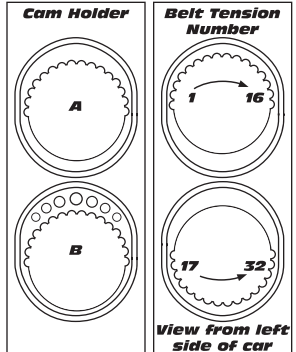

Transmitter	
Turning Circle:	
Steering Expo:	
Brake E.P.:	
Throttle Expo:	
Motor	Gearing
Notes:	Notes:

Front	Alignment	Rear
	Ride Height	
	Camber	
	Caster	N/A
N/A	Rear Hub Toe	
	Toe (Total)	
	Hex Spacing	
	Wheelbase	
	Steering Bellcrank	N/A
	Steering Link	N/A
	Bumpsteer	N/A

Notes:

Suspension Geometry	
	Shock Position
	Camber Link Position
	Outer Ball & Shims
	FWD Arm Mount
	FWD Mount Shim
	RWD Arm Mount
	RWD Mount Shims
	Drop
	Anti-Roll Bar

Notes:

Shocks	
	Oil
	Piston
	Rebound
	Spring

Notes:

Differentials	
	Type
	Setting
	Cam Holder
	Belt Tension Number

Notes:

Tires	
	Type
	Tire Diameter
	Insert & Wheel
	Additive & Amount

Notes:

Chassis	
	Chassis:
	Top Plate:
	Notes:

Notes:

Speed Control	
	Type:
	Settings:

Notes:

Body & Wing	
	Body & Wing
	Battery Placement
	Notes: