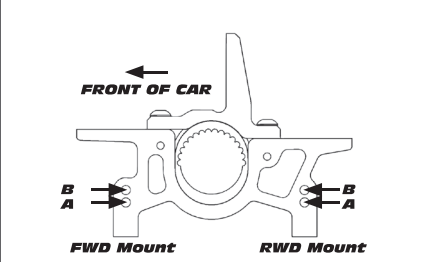

Transmitter	
Turning Circle:	
Steering Expo:	
Brake E.P.:	
Throttle Expo:	
Motor	Gearing
Notes:	Notes:

Front	Alignment	Rear
	Ride Height	
	Camber	
	Caster	N/A
N/A	Rear Hub Toe	
	Toe (Total)	
	Hex Spacing	
	Wheelbase	
	Steering Bellcrank	N/A
	Steering Link	N/A
	Bumpsteer	N/A

Notes:

Suspension Geometry	
	Shock Position
	Camber Link Position
	Outer Ball & Shims
	FWD Arm Mount
	FWD Mount Shim
	RWD Arm Mount
	RWD Mount Shims
	Drop
	Anti-Roll Bar

Notes:

Shocks	
	Oil
	Piston
	Rebound
	Spring

Notes:

Differentials	
	Type
	Setting
	Cam Holder
	Belt Tension Number

Notes:

Tires	
	Type
	Tire Diameter
	Insert & Wheel
	Additive & Amount

Notes:

Chassis	
	Chassis:
	Top Plate:
	Notes:

Notes:

Speed Control	
	Type:
	Settings:

Notes:

Body & Wing	
	Body & Wing
	Battery Placement
	Notes: