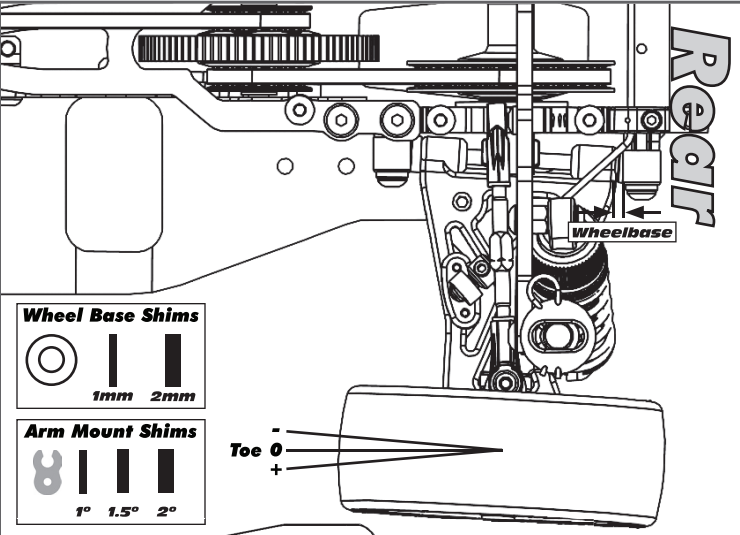

Front	Alignment	Rear
	Ride Height	
	Camber	
	Caster	N/A
N/A	Rear Hub Toe	
	Toe (Total)	
	Hex Spacing	
	Wheelbase	
	Steering Bellcrank	N/A
	Steering Link	N/A
	Bumpsteer	N/A

Notes:

Suspension Geometry	
	Shock Position
	Camber Link Position
	Outer Ball & Shims
	FWD Arm Mount
	FWD Mount Shim
	RWD Arm Mount
	RWD Mount Shims
	Drop
	Anti-Roll Bar

Notes:

Shocks	
	Oil
	Piston
	Rebound
	Spring

Notes:

Differentials	
	Type
	Setting
	Cam Holder
	Belt Tension Number

Notes:

Tires	
	Type
	Tire Diameter
	Insert & Wheel
	Additive & Amount

Notes:

Chassis	
	Chassis:
	Top Plate:
	Notes:

Notes:

Speed Control	
	Type:
	Settings:
	Body & Wing
	Battery Placement
	Notes:

Notes:

Transmitter	
	Turning Circle:
	Steering Expo:
	Brake E.P.:
	Throttle Expo:
	Motor
	Gearing
	Notes:

Notes:

Gearing	
	/
	Notes: