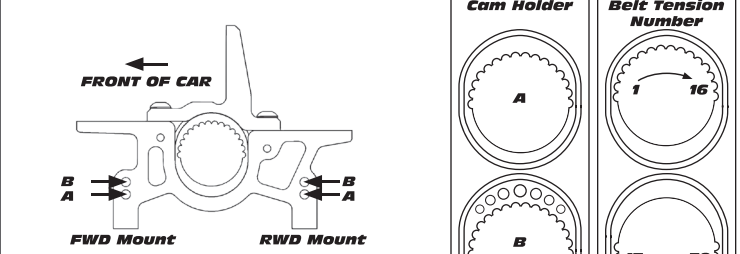

Front	Alignment	Rear
	Ride Height	
	Camber	
	Caster	N/A
N/A	Rear Hub Toe	
	Toe (Total)	
	Hex Spacing	
	Wheelbase	
	Steering Bellcrank	N/A
	Steering Link	N/A
	Bumpsteer	N/A

Notes:

Suspension Geometry	
	Shock Position
	Camber Link Position
	Outer Ball & Shims
	FWD Arm Mount
	FWD Mount Shim
	RWD Arm Mount
	RWD Mount Shims
	Drop
	Anti-Roll Bar

Notes:

Shocks	
	Oil
	Piston
	Rebound
	Spring

Notes:

Differentials	
	Type
	Setting
	Cam Holder
	Belt Tension Number

Notes:

Tires	
	Type
	Tire Diameter
	Insert & Wheel
	Additive & Amount

Notes:

Chassis	
	Chassis:
	Top Plate:
	Notes:

Notes:

Speed Control	
	Type:
	Settings:
	Body & Wing
	Battery Placement
	Notes:

Notes:

Transmitter	
	Turning Circle:
	Steering Expo:
	Brake E.P.:
	Throttle Expo:
	Motor
	Gearing
	Notes:

Notes:

Gearing	
	/
	Notes: