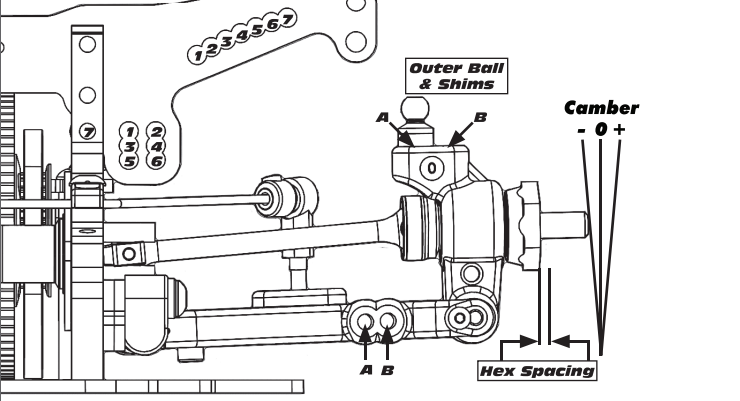

Front	Alignment	Rear
	Ride Height	
	Camber	
	Caster	N/A
N/A	Rear Hub Toe	
	Toe (Total)	
	Hex Spacing	
	Wheelbase	
	Steering Bellcrank	N/A
	Steering Link	N/A
	Bumpsteer	N/A

Notes:

Suspension Geometry	
	Shock Position
	Camber Link Position
	Outer Ball & Shims
	FWD Arm Mount
	FWD Mount Shim
	RWD Arm Mount
	RWD Mount Shims
	Drop
	Anti-Roll Bar

Notes:

Shocks	
	Oil
	Piston
	Rebound
	Spring

Notes:

Differentials	
	Type
	Setting
	Cam Holder
	Belt Tension Number

Notes:

Tires	
	Type
	Tire Diameter
	Insert & Wheel
	Additive & Amount

Notes:

Chassis	
	Chassis:
	Top Plate:
	Notes:

Notes:

Speed Control	
	Type:
	Settings:
	Body & Wing
	Battery Placement
	Notes:

Notes:

Transmitter	
	Turning Circle:
	Steering Expo:
	Brake E.P.:
	Throttle Expo:
	Motor
	Gearing
	Notes:

Notes:

Gearing	
	/
	Notes: