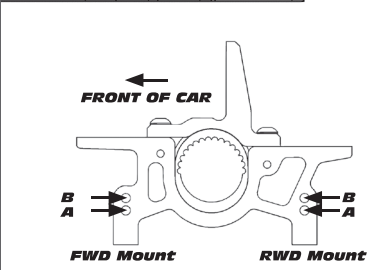

Transmitter	
Turning Circle:	
Steering Expo:	
Brake E.P.:	
Throttle Expo:	
Motor	
Notes:	

Gearing	
/	
Notes:	

Front	Alignment	Rear
	Ride Height	
	Camber	
	Caster	N/A
N/A	Rear Hub Toe	
	Toe (Total)	
	Hex Spacing	
	Wheelbase	
	Steering Bellcrank	N/A
	Steering Link	N/A
	Bumpsteer	N/A

Notes:

Suspension Geometry	
	Shock Position
	Camber Link Position
	Outer Ball & Shims
	FWD Arm Mount
	FWD Mount Shim
	RWD Arm Mount
	RWD Mount Shims
	Drop
	Anti-Roll Bar

Notes:

Shocks	
	Oil
	Piston
	Rebound
	Spring

Notes:

Differentials	
	Type
	Setting
	Cam Holder
	Belt Tension Number

Notes:

Tires	
	Type
	Tire Diameter
	Insert & Wheel
	Additive & Amount

Notes:

Chassis	
	Chassis:
	Top Plate:
Notes:	

Speed Control	
Type:	
Settings:	
Notes:	

Body & Wing	
Notes:	

Battery Placement	
Notes:	