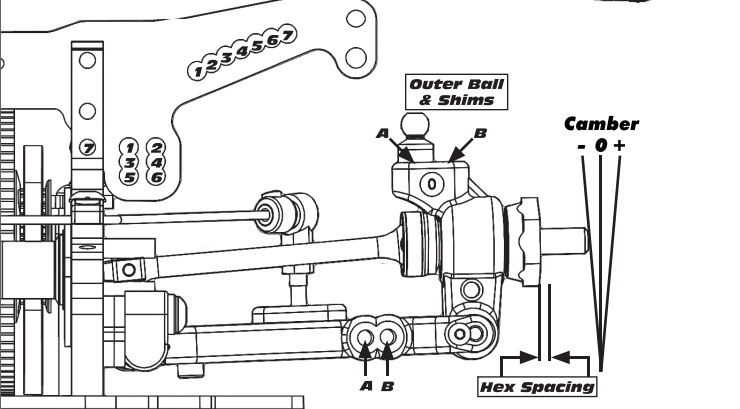

Transmitter	
Turning Circle:	
Steering Expo:	
Brake E.P.:	
Throttle Expo:	
Motor	
Notes:	

Gearing	
/	
Notes:	

Front	Alignment	Rear
	Ride Height	
	Camber	
	Caster	N/A
N/A	Rear Hub Toe	
	Toe (Total)	
	Hex Spacing	
	Wheelbase	
	Steering Bellcrank	N/A
	Steering Link	N/A
	Bumpsteer	N/A

Notes:

Suspension Geometry	
	Shock Position
	Camber Link Position
	Outer Ball & Shims
	FWD Arm Mount
	FWD Mount Shim
	RWD Arm Mount
	RWD Mount Shims
	Drop
	Anti-Roll Bar

Notes:

Shocks	
	Oil
	Piston
	Rebound
	Spring

Notes:

Differentials	
	Type
	Setting
	Cam Holder
	Belt Tension Number

Notes:

Tires	
	Type
	Tire Diameter
	Insert & Wheel
	Additive & Amount

Notes:

Chassis	
	Chassis:
	Top Plate:
Notes:	

Speed Control	
Type:	
Settings:	
Notes:	

Body & Wing	
Notes:	

Battery Placement	
Notes:	