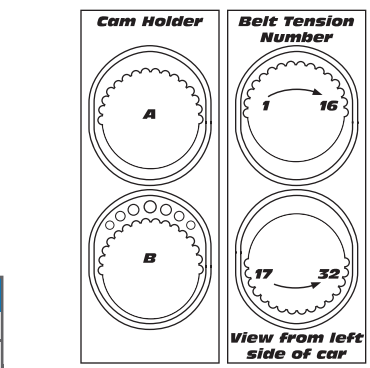

Transmitter	
Turning Circle:	
Steering Expo:	
Brake E.P.:	
Throttle Expo:	
Motor	
Notes:	

Gearing	
/	
Notes:	

Front	Alignment	Rear
	Ride Height	
	Camber	
	Caster	N/A
N/A	Rear Hub Toe	
	Toe (Total)	
	Hex Spacing	
	Wheelbase	
	Steering Bellcrank	N/A
	Steering Link	N/A
	Bumpsteer	N/A

Notes:

Suspension Geometry	
	Shock Position
	Camber Link Position
	Outer Ball & Shims
	FWD Arm Mount
	FWD Mount Shim
	RWD Arm Mount
	RWD Mount Shims
	Drop
	Anti-Roll Bar

Notes:

Shocks	
	Oil
	Piston
	Rebound
	Spring

Notes:

Differentials	
	Type
	Setting
	Cam Holder
	Belt Tension Number

Notes:

Tires	
	Type
	Tire Diameter
	Insert & Wheel
	Additive & Amount

Notes:

Chassis	
	Chassis:
	Top Plate:
Notes:	

Speed Control	
Type:	
Settings:	
Notes:	

Body & Wing	
Notes:	

Battery Placement	
Notes:	