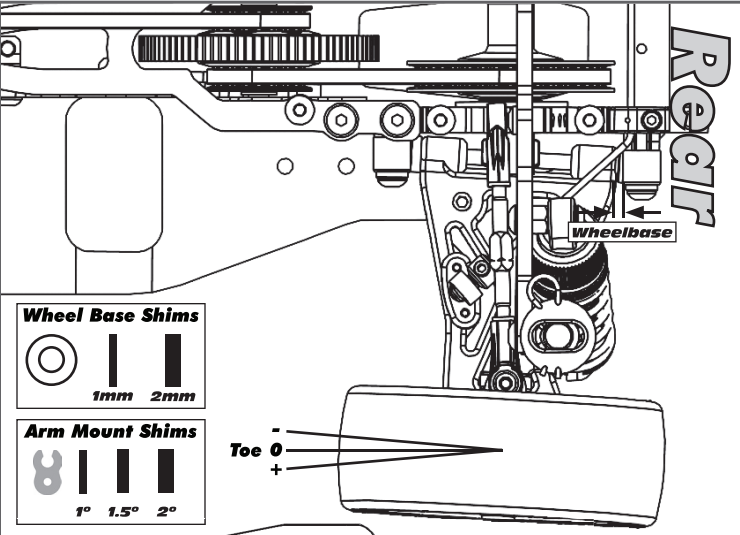

Transmitter	
Turning Circle:	
Steering Expo:	
Brake E.P.:	
Throttle Expo:	
Motor	
Notes:	

Gearing	
/	
Notes:	

Front	Alignment	Rear
	Ride Height	
	Camber	
	Caster	N/A
N/A	Rear Hub Toe	
	Toe (Total)	
	Hex Spacing	
	Wheelbase	
	Steering Bellcrank	N/A
	Steering Link	N/A
	Bumpsteer	N/A

Notes:

Suspension Geometry	
	Shock Position
	Camber Link Position
	Outer Ball & Shims
	FWD Arm Mount
	FWD Mount Shim
	RWD Arm Mount
	RWD Mount Shims
	Drop
	Anti-Roll Bar

Notes:

Shocks	
	Oil
	Piston
	Rebound
	Spring

Notes:

Differentials	
	Type
	Setting
	Cam Holder
	Belt Tension Number

Notes:

Tires	
	Type
	Tire Diameter
	Insert & Wheel
	Additive & Amount

Notes:

Chassis	
	Chassis:
	Top Plate:
Notes:	

Speed Control	
Type:	
Settings:	
Notes:	

Body & Wing	
Notes:	

Battery Placement	
Notes:	