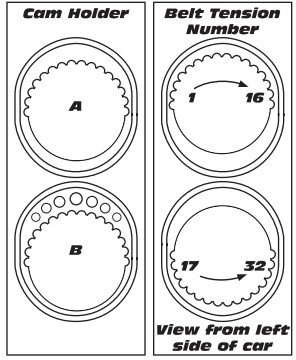

Transmitter	
Turning Circle:	
Steering Expo:	
Brake E.P.:	
Throttle Expo:	
Motor	
Notes:	

Gearing	
/	
Notes:	

Front	Alignment	Rear
	Ride Height	
	Camber	
	Caster	N/A
N/A	Rear Hub Toe	
	Toe (Total)	
	Hex Spacing	
	Wheelbase	
	Steering Bellcrank	N/A
	Steering Link	N/A
	Bumpsteer	N/A

Notes:

Suspension Geometry	
	Shock Position
	Camber Link Position
	Outer Ball & Shims
	FWD Arm Mount
	FWD Mount Shim
	RWD Arm Mount
	RWD Mount Shims
	Drop
	Anti-Roll Bar

Notes:

Shocks	
	Oil
	Piston
	Rebound
	Spring

Notes:

Differentials	
	Type
	Setting
	Cam Holder
	Belt Tension Number

Notes:

Tires	
	Type
	Tire Diameter
	Insert & Wheel
	Additive & Amount

Notes:

Chassis	
	Chassis:
	Top Plate:
Notes:	

Speed Control	
Type:	
Settings:	
Notes:	

Body & Wing	
Notes:	

Battery Placement	
Notes:	