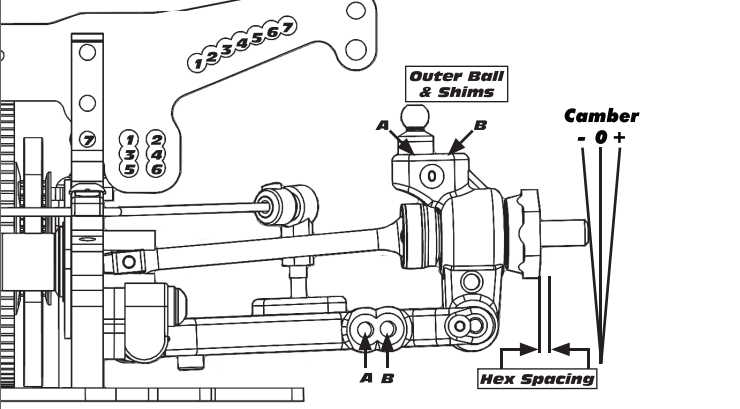

Transmitter	
Turning Circle:	
Steering Expo:	
Brake E.P.:	
Throttle Expo:	
Motor	
Notes:	

Gearing	
/	
Notes:	

Front	Alignment	Rear
	Ride Height	
	Camber	
	Caster	N/A
N/A	Rear Hub Toe	
	Toe (Total)	
	Hex Spacing	
	Wheelbase	
	Steering Bellcrank	N/A
	Steering Link	N/A
	Bumpsteer	N/A

Notes:

Suspension Geometry	
	Shock Position
	Camber Link Position
	Outer Ball & Shims
	FWD Arm Mount
	FWD Mount Shim
	RWD Arm Mount
	RWD Mount Shims
	Drop
	Anti-Roll Bar

Notes:

Shocks	
	Oil
	Piston
	Rebound
	Spring

Notes:

Differentials	
	Type
	Setting
	Cam Holder
	Belt Tension Number

Notes:

Tires	
	Type
	Tire Diameter
	Insert & Wheel
	Additive & Amount

Notes:

Chassis	
	Chassis:
	Top Plate:
Notes:	

Speed Control	
Type:	
Settings:	
Notes:	

Body & Wing	
Notes:	

Battery Placement	
Notes:	