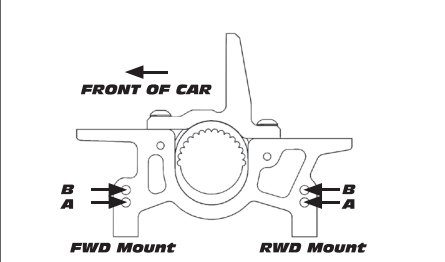

Transmitter	
Turning Circle:	
Steering Expo:	
Brake E.P.:	
Throttle Expo:	
Motor	
Notes:	

Gearing	
/	
Notes:	

Front	Alignment	Rear
	Ride Height	
	Camber	
	Caster	N/A
N/A	Rear Hub Toe	
	Toe (Total)	
	Hex Spacing	
	Wheelbase	
	Steering Bellcrank	N/A
	Steering Link	N/A
	Bumpsteer	N/A

Notes:

Suspension Geometry	
	Shock Position
	Camber Link Position
	Outer Ball & Shims
	FWD Arm Mount
	FWD Mount Shim
	RWD Arm Mount
	RWD Mount Shims
	Drop
	Anti-Roll Bar

Notes:

Shocks	
	Oil
	Piston
	Rebound
	Spring

Notes:

Differentials	
	Type
	Setting
	Cam Holder
	Belt Tension Number

Notes:

Tires	
	Type
	Tire Diameter
	Insert & Wheel
	Additive & Amount

Notes:

Chassis	
	Chassis:
	Top Plate:
Notes:	

Speed Control	
Type:	
Settings:	
Notes:	

Body & Wing	
Notes:	

Battery Placement	
Notes:	