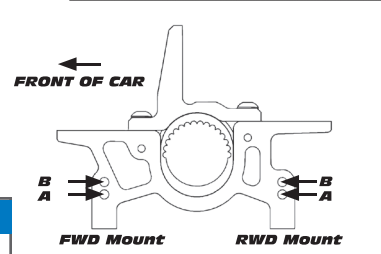

Transmitter	
Turning Circle:	
Steering Expo:	
Brake E.P.:	
Throttle Expo:	
Motor	
Notes:	

Gearing	
/	
Notes:	

Front	Alignment	Rear
	Ride Height	
	Camber	
	Caster	N/A
N/A	Rear Hub Toe	
	Toe (Total)	
	Hex Spacing	
	Wheelbase	
	Steering Bellcrank	N/A
	Steering Link	N/A
	Bumpsteer	N/A

Notes:

Suspension Geometry	
	Shock Position
	Camber Link Position
	Outer Ball & Shims
	FWD Arm Mount
	FWD Mount Shim
	RWD Arm Mount
	RWD Mount Shims
	Drop
	Anti-Roll Bar

Notes:

Shocks	
	Oil
	Piston
	Rebound
	Spring

Notes:

Differentials	
	Type
	Setting
	Cam Holder
	Belt Tension Number

Notes:

Tires	
	Type
	Tire Diameter
	Insert & Wheel
	Additive & Amount

Notes:

Chassis	
	Chassis:
	Top Plate:
Notes:	

Speed Control	
Type:	
Settings:	
Notes:	

Body & Wing	
Notes:	

Battery Placement	
Notes:	