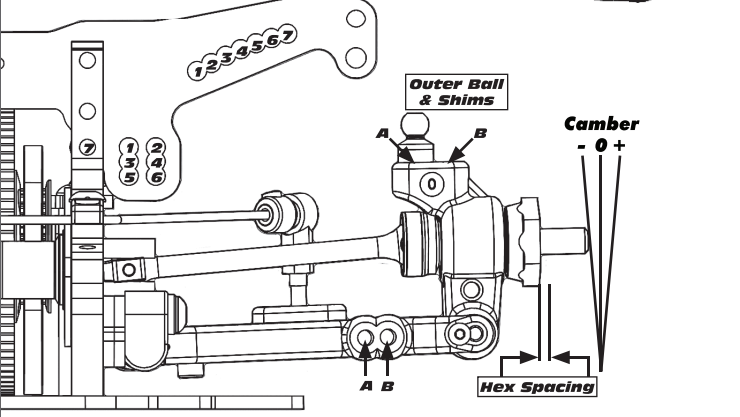

Transmitter	
Turning Circle:	
Steering Expo:	
Brake E.P.:	
Throttle Expo:	
Motor	
Notes:	

Gearing	
/	
Notes:	

Front	Alignment	Rear
	Ride Height	
	Camber	
	Caster	N/A
N/A	Rear Hub Toe	
	Toe (Total)	
	Hex Spacing	
	Wheelbase	
	Steering Bellcrank	N/A
	Steering Link	N/A
	Bumpsteer	N/A

Notes:

Suspension Geometry	
	Shock Position
	Camber Link Position
	Outer Ball & Shims
	FWD Arm Mount
	FWD Mount Shim
	RWD Arm Mount
	RWD Mount Shims
	Drop
	Anti-Roll Bar

Notes:

Shocks	
	Oil
	Piston
	Rebound
	Spring

Notes:

Differentials	
	Type
	Setting
	Cam Holder
	Belt Tension Number

Notes:

Tires	
	Type
	Tire Diameter
	Insert & Wheel
	Additive & Amount

Notes:

Chassis	
	Chassis:
	Top Plate:
Notes:	

Speed Control	
Type:	
Settings:	
Notes:	

Body & Wing	
Notes:	

Battery Placement	
Notes:	