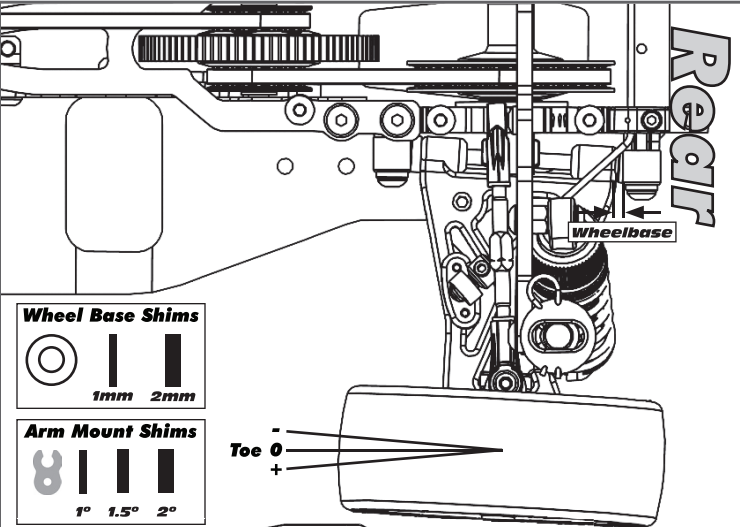

Transmitter	
Turning Circle:	
Steering Expo:	
Brake E.P.:	
Throttle Expo:	
Motor	
Notes:	

Gearing	
/	
Notes:	

Front	Alignment	Rear
	Ride Height	
	Camber	
	Caster	N/A
N/A	Rear Hub Toe	
	Toe (Total)	
	Hex Spacing	
	Wheelbase	
	Steering Bellcrank	N/A
	Steering Link	N/A
	Bumpsteer	N/A

Notes:

Suspension Geometry	
	Shock Position
	Camber Link Position
	Outer Ball & Shims
	FWD Arm Mount
	FWD Mount Shim
	RWD Arm Mount
	RWD Mount Shims
	Drop
	Anti-Roll Bar

Notes:

Shocks	
	Oil
	Piston
	Rebound
	Spring

Notes:

Differentials	
	Type
	Setting
	Cam Holder
	Belt Tension Number

Notes:

Tires	
	Type
	Tire Diameter
	Insert & Wheel
	Additive & Amount

Notes:

Chassis	
	Chassis:
	Top Plate:
Notes:	

Speed Control	
Type:	
Settings:	
Notes:	

Body & Wing	
Notes:	

Battery Placement	
Notes:	