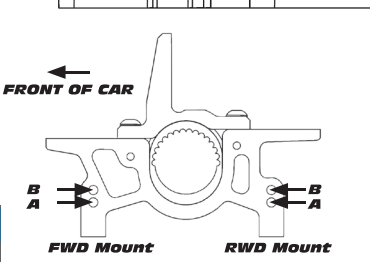

Transmitter	
Turning Circle:	
Steering Expo:	
Brake E.P.:	
Throttle Expo:	
Motor	
Notes:	

Gearing	
/	
Notes:	

Front	Alignment	Rear
	Ride Height	
	Camber	
	Caster	N/A
N/A	Rear Hub Toe	
	Toe (Total)	
	Hex Spacing	
	Wheelbase	
	Steering Bellcrank	N/A
	Steering Link	N/A
	Bumpsteer	N/A

Notes:

Suspension Geometry	
	Shock Position
	Camber Link Position
	Outer Ball & Shims
	FWD Arm Mount
	FWD Mount Shim
	RWD Arm Mount
	RWD Mount Shims
	Drop
	Anti-Roll Bar

Notes:

Shocks	
	Oil
	Piston
	Rebound
	Spring

Notes:

Differentials	
	Type
	Setting
	Cam Holder
	Belt Tension Number

Notes:

Tires	
	Type
	Tire Diameter
	Insert & Wheel
	Additive & Amount

Notes:

Chassis	
	Chassis:
	Top Plate:
Notes:	

Speed Control	
Type:	
Settings:	
Notes:	

Body & Wing	
Notes:	

Battery Placement	
Notes:	