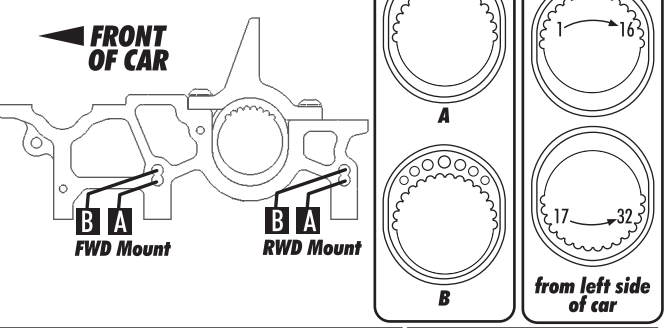

Front	Alignment	Rear
	Ride Height	
	Camber	
	Caster	N/A
N/A	Rear Hub Toe	
	Toe (Total)	
	Hex Spacing	
	Wheelbase	
	Steering Link	N/A
	Bumpsteer	N/A

Notes:

Suspension Geometry	
	Shock Position
	Camber Link Position
	Outer Ball & Shims
	FWD Arm Mount
	FWD Mount Shims
	RWD Arm Mount
	RWD Mount Shims
	Droop
	Anti-Roll Bar

Notes:

Shocks	
	Oil
	Piston
	Rebound
	Spring

Notes:

Differentials	
	Type
	Setting
	Cam Holder
	Belt Tension Number

Notes:

Tires	
	Tire
	Tire Diameter
	Insert & Wheel
	Additive & Amount

Notes:

Chassis	
---------	--

Chassis:  
 Top Plate:  
 Notes:

Transmitter	
Turning Circle:	
Steering Expo:	
Brake E.P. :	
Throttle Expo:	
Speed Control	
S.C. Type:	
S.C. Settings:	

Motor	Gear	Notes

Body & Wing	Battery