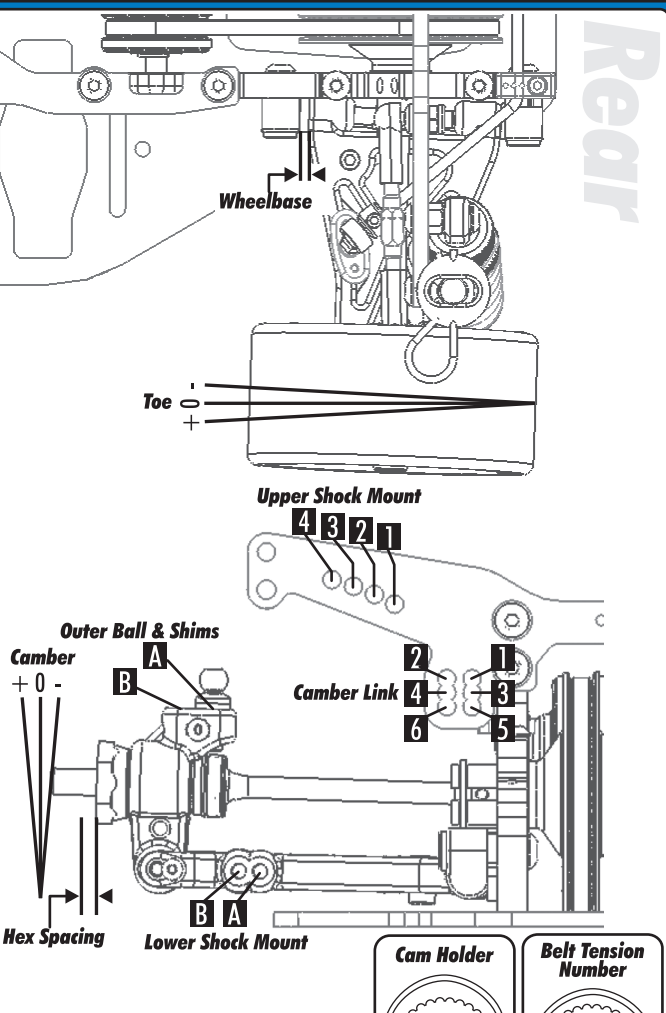

Front	Alignment	Rear
	Ride Height	
	Camber	
	Caster	N/A
N/A	Rear Hub Toe	
	Toe (Total)	
	Hex Spacing	
	Wheelbase	
	Steering Link	N/A
	Bumpsteer	N/A

Notes:

Suspension Geometry	
	Shock Position
	Camber Link Position
	Outer Ball & Shims
	FWD Arm Mount
	FWD Mount Shims
	RWD Arm Mount
	RWD Mount Shims
	Droop
	Anti-Roll Bar

Notes:

Shocks	
	Oil
	Piston
	Rebound
	Spring

Notes:

Differentials	
	Type
	Setting
	Cam Holder
	Belt Tension Number

Notes:

Tires	
	Tire
	Tire Diameter
	Insert & Wheel
	Additive & Amount

Notes:

Chassis	
---------	--

Chassis:  
 Top Plate:  
 Notes:

Transmitter	
Turning Circle:	
Steering Expo:	
Brake E.P. :	
Throttle Expo:	
Speed Control	
S.C. Type:	
S.C. Settings:	

Motor	Gear	Notes

Body & Wing	Battery