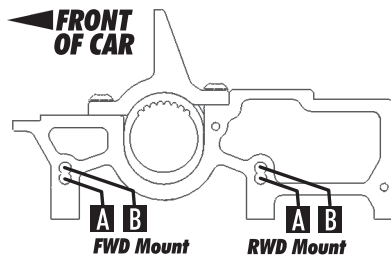

Front	Alignment	Rear
	Ride Height	
	Camber	
	Caster	N/A
N/A	Rear Hub Toe	
	Toe (Total)	
	Hex Spacing	
	Wheelbase	
	Steering Link	N/A
	Bumpsteer	N/A

Notes:

Suspension Geometry	
	Shock Position
	Camber Link Position
	Outer Ball & Shims
	FWD Arm Mount
	FWD Mount Shims
	RWD Arm Mount
	RWD Mount Shims
	Droop
	Anti-Roll Bar

Notes:

Shocks	
	Oil
	Piston
	Rebound
	Spring

Notes:

Differentials	
	Type
	Setting
	Cam Holder
	Belt Tension Number

Notes:

Tires	
	Tire
	Tire Diameter
	Insert & Wheel
	Additive & Amount

Notes:

Chassis	
---------	--

Chassis:  
 Top Plate:  
 Notes:

Transmitter	
Turning Circle:	
Steering Expo:	
Brake E.P. :	
Throttle Expo:	
Speed Control	
S.C. Type:	
S.C. Settings:	

Motor	Gear	Notes

Body & Wing	Battery