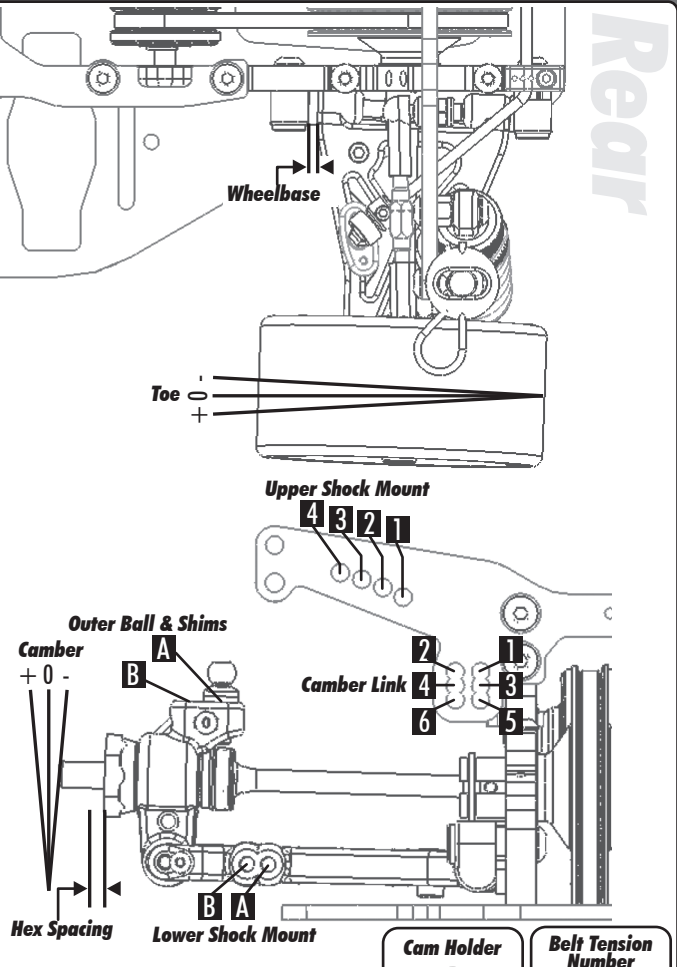

Front	Alignment	Rear
	Ride Height	
	Camber	
	Caster	N/A
N/A	Rear Hub Toe	
	Toe (Total)	
	Hex Spacing	
	Wheelbase	
	Steering Link	N/A
	Bumpsteer	N/A

Notes:

Suspension Geometry	
	Shock Position
	Camber Link Position
	Outer Ball & Shims
	FWD Arm Mount
	FWD Mount Shims
	RWD Arm Mount
	RWD Mount Shims
	Droop
	Anti-Roll Bar

Notes:

Shocks	
	Oil
	Piston
	Rebound
	Spring

Notes:

Differentials	
	Type
	Setting
	Cam Holder
	Belt Tension Number

Notes:

Tires	
	Tire
	Tire Diameter
	Insert & Wheel
	Additive & Amount

Notes:

Chassis	
	Chassis:
	Top Plate:
	Notes:

Body & Wing	Battery

Transmitter
Turning Circle:
Steering Expo:
Brake E.P. :
Throttle Expo:
Speed Control
S.C. Type:
S.C. Settings:

Motor	Gear	Notes
	/	