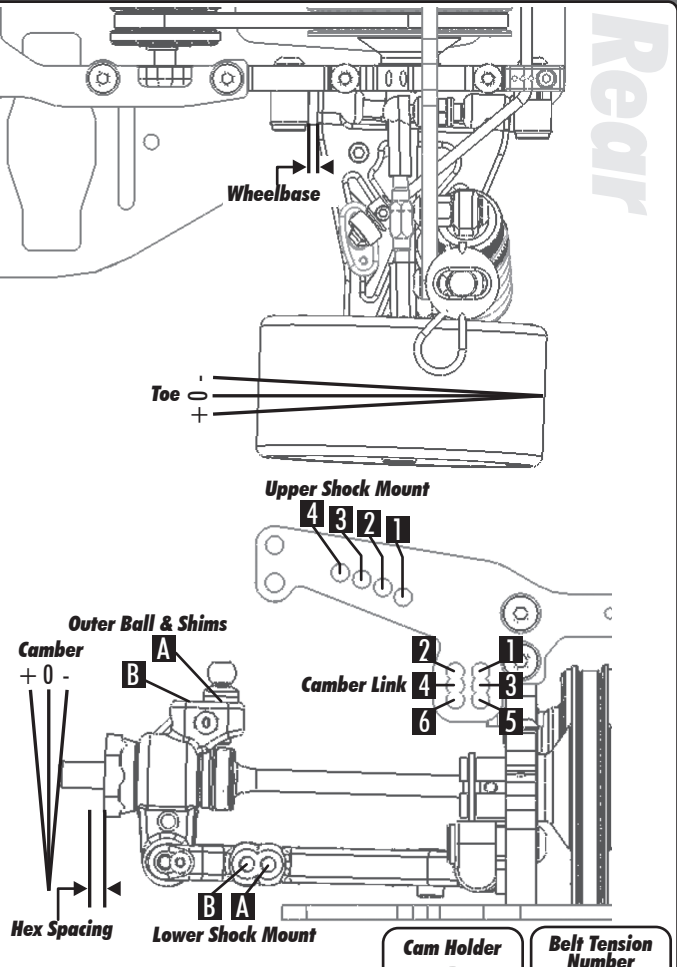

Front	Alignment	Rear
	Ride Height	
	Camber	
	Caster	N/A
N/A	Rear Hub Toe	
	Toe (Total)	
	Hex Spacing	
	Wheelbase	
	Steering Link	N/A
	Bumpsteer	N/A

Notes:

Suspension Geometry	
	Shock Position
	Camber Link Position
	Outer Ball & Shims
	FWD Arm Mount
	FWD Mount Shims
	RWD Arm Mount
	RWD Mount Shims
	Droop
	Anti-Roll Bar

Notes:

Shocks	
	Oil
	Piston
	Rebound
	Spring

Notes:

Differentials	
	Type
	Setting
	Cam Holder
	Belt Tension Number

Notes:

Tires	
	Tire
	Tire Diameter
	Insert & Wheel
	Additive & Amount

Notes:

Chassis	
---------	--

Chassis:
 Top Plate:
 Notes:

Transmitter	
Turning Circle:	
Steering Expo:	
Brake E.P. :	
Throttle Expo:	
Speed Control	
S.C. Type:	
S.C. Settings:	

Motor	Gear	Notes
	/	

Body & Wing	Battery