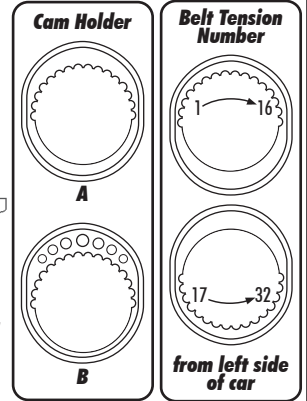

Front	Alignment	Rear
	Ride Height	
	Camber	
	Caster	N/A
N/A	Rear Hub Toe	
	Toe (Total)	
	Hex Spacing	
	Wheelbase	
	Steering Link	N/A
	Bumpsteer	N/A

Notes:

Suspension Geometry	
	Shock Position
	Camber Link Position
	Outer Ball & Shims
	FWD Arm Mount
	FWD Mount Shims
	RWD Arm Mount
	RWD Mount Shims
	Droop
	Anti-Roll Bar

Notes:

Shocks	
	Oil
	Piston
	Rebound
	Spring

Notes:

Differentials	
	Type
	Setting
	Cam Holder
	Belt Tension Number

Notes:

Tires	
	Tire
	Tire Diameter
	Insert & Wheel
	Additive & Amount

Notes:

Chassis	
---------	--

Chassis:
 Top Plate:
 Notes:

Transmitter	
Turning Circle:	
Steering Expo:	
Brake E.P. :	
Throttle Expo:	
Speed Control	
S.C. Type:	
S.C. Settings:	

Motor	Gear	Notes
	/	

Body & Wing	Battery