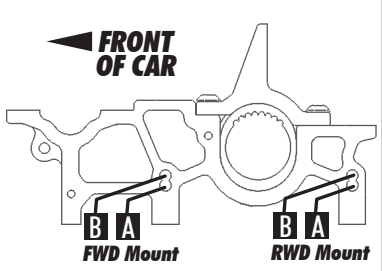

Front	Alignment	Rear
	Ride Height	
	Camber	
	Caster	N/A
N/A	Rear Hub Toe	
	Toe (Total)	
	Hex Spacing	
	Wheelbase	
	Steering Link	N/A
	Bumpsteer	N/A

Notes:

Suspension Geometry	
	Shock Position
	Camber Link Position
	Outer Ball & Shims
	FWD Arm Mount
	FWD Mount Shims
	RWD Arm Mount
	RWD Mount Shims
	Droop
	Anti-Roll Bar

Notes:

Shocks	
	Oil
	Piston
	Rebound
	Spring

Notes:

Differentials	
	Type
	Setting
	Cam Holder
	Belt Tension Number

Notes:

Tires	
	Tire
	Tire Diameter
	Insert & Wheel
	Additive & Amount

Notes:

Chassis	
	Chassis:
	Top Plate:
	Notes:

Transmitter
Turning Circle:
Steering Expo:
Brake E.P. :
Throttle Expo:
Speed Control
S.C. Type:
S.C. Settings:

Motor	Gear	Notes
	/	

Body & Wing	Battery