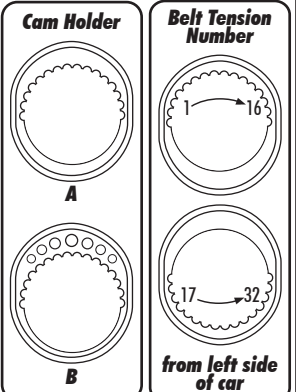

Front	Alignment	Rear
	Ride Height	
	Camber	
	Caster	N/A
N/A	Rear Hub Toe	
	Toe (Total)	
	Hex Spacing	
	Wheelbase	
	Steering Link	N/A
	Bumpsteer	N/A

Notes:

Suspension Geometry	
	Shock Position
	Camber Link Position
	Outer Ball & Shims
	FWD Arm Mount
	FWD Mount Shims
	RWD Arm Mount
	RWD Mount Shims
	Droop
	Anti-Roll Bar

Notes:

Shocks	
	Oil
	Piston
	Rebound
	Spring

Notes:

Differentials	
	Type
	Setting
	Cam Holder
	Belt Tension Number

Notes:

Tires	
	Tire
	Tire Diameter
	Insert & Wheel
	Additive & Amount

Notes:

Chassis	
	Chassis:
	Top Plate:
	Notes:

Transmitter
Turning Circle:
Steering Expo:
Brake E.P. :
Throttle Expo:
Speed Control
S.C. Type:
S.C. Settings:

Motor	Gear	Notes
	/	

Body & Wing	Battery