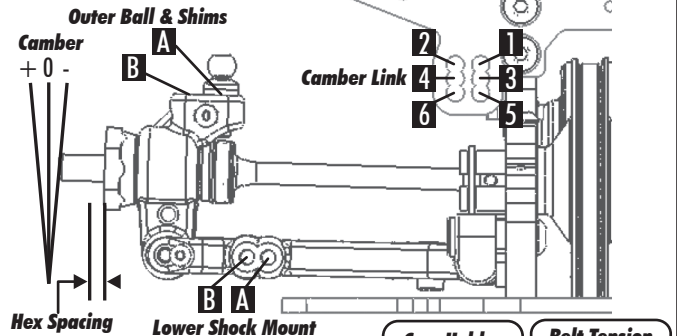

Front	Alignment	Rear
	Ride Height	
	Camber	
	Caster	N/A
N/A	Rear Hub Toe	
	Toe (Total)	
	Hex Spacing	
	Wheelbase	
	Steering Link	N/A
	Bumpsteer	N/A

Notes:

Suspension Geometry	
	Shock Position
	Camber Link Position
	Outer Ball & Shims
	FWD Arm Mount
	FWD Mount Shims
	RWD Arm Mount
	RWD Mount Shims
	Droop
	Anti-Roll Bar

Notes:

Shocks	
	Oil
	Piston
	Rebound
	Spring

Notes:

Differentials	
	Type
	Setting
	Cam Holder
	Belt Tension Number

Notes:

Tires	
	Tire
	Tire Diameter
	Insert & Wheel
	Additive & Amount

Notes:

Chassis	
	Chassis:
	Top Plate:
	Notes:

Transmitter
Turning Circle:
Steering Expo:
Brake E.P. :
Throttle Expo:
Speed Control
S.C. Type:
S.C. Settings:

Motor	Gear	Notes
	/	

Body & Wing	Battery