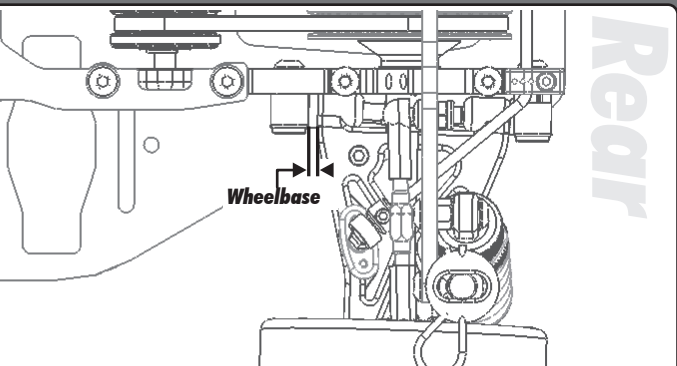

Front	Alignment	Rear
	Ride Height	
	Camber	
	Caster	N/A
N/A	Rear Hub Toe	
	Toe (Total)	
	Hex Spacing	
	Wheelbase	
	Steering Link	N/A
	Bumpsteer	N/A

Notes:

Suspension Geometry	
	Shock Position
	Camber Link Position
	Outer Ball & Shims
	FWD Arm Mount
	FWD Mount Shims
	RWD Arm Mount
	RWD Mount Shims
	Droop
	Anti-Roll Bar

Notes:

Shocks	
	Oil
	Piston
	Rebound
	Spring

Notes:

Differentials	
	Type
	Setting
	Cam Holder
	Belt Tension Number

Notes:

Tires	
	Tire
	Tire Diameter
	Insert & Wheel
	Additive & Amount

Notes:

Chassis	
	Chassis:
	Top Plate:
	Notes:

Transmitter
Turning Circle:
Steering Expo:
Brake E.P. :
Throttle Expo:
Speed Control
S.C. Type:
S.C. Settings:

Motor	Gear	Notes
	/	

Body & Wing	Battery