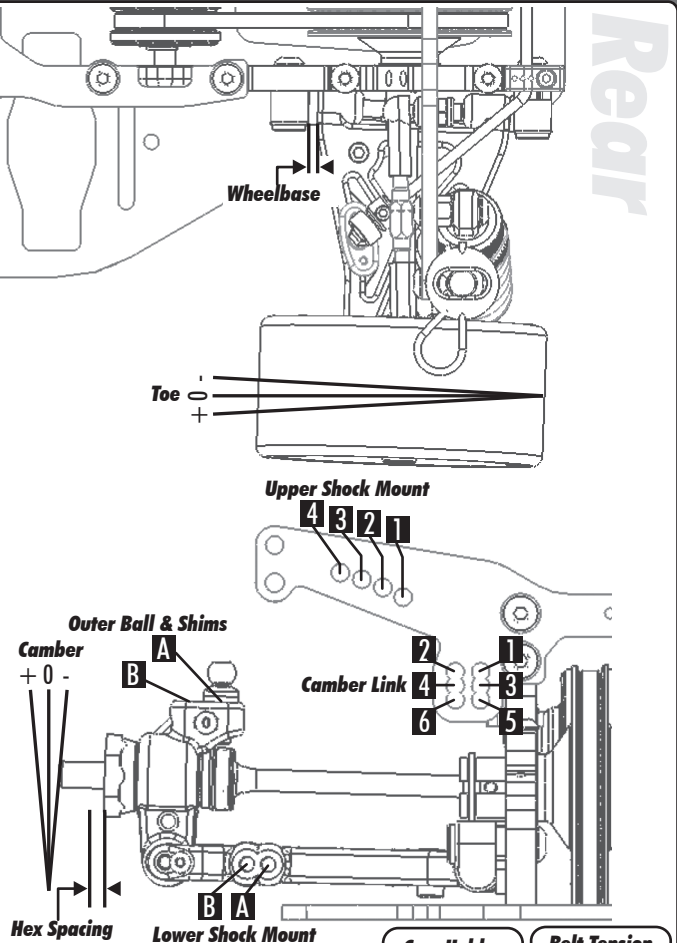

Front	Alignment	Rear
	Ride Height	
	Camber	
	Caster	N/A
N/A	Rear Hub Toe	
	Toe (Total)	
	Hex Spacing	
	Wheelbase	
	Steering Link	N/A
	Bumpsteer	N/A

Notes:

Suspension Geometry	
	Shock Position
	Camber Link Position
	Outer Ball & Shims
	FWD Arm Mount
	FWD Mount Shims
	RWD Arm Mount
	RWD Mount Shims
	Droop
	Anti-Roll Bar

Notes:

Shocks	
	Oil
	Piston
	Rebound
	Spring

Notes:

Differentials	
	Type
	Setting
	Cam Holder
	Belt Tension Number

Notes:

Tires	
	Tire
	Tire Diameter
	Insert & Wheel
	Additive & Amount

Notes:

Chassis	
	Chassis:
	Top Plate:
	Notes:

Transmitter
Turning Circle:
Steering Expo:
Brake E.P. :
Throttle Expo:
Speed Control
S.C. Type:
S.C. Settings:

Motor	Gear	Notes
	/	

Body & Wing	Battery