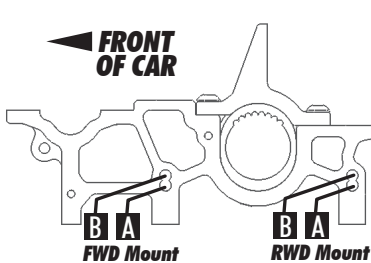

Front	Alignment	Rear
	Ride Height	
	Camber	
	Caster	N/A
N/A	Rear Hub Toe	
	Toe (Total)	
	Hex Spacing	
	Wheelbase	
	Steering Link	N/A
	Bumpsteer	N/A

Notes:

Suspension Geometry	
	Shock Position
	Camber Link Position
	Outer Ball & Shims
	FWD Arm Mount
	FWD Mount Shims
	RWD Arm Mount
	RWD Mount Shims
	Droop
	Anti-Roll Bar

Notes:

Shocks	
	Oil
	Piston
	Rebound
	Spring

Notes:

Differentials	
	Type
	Setting
	Cam Holder
	Belt Tension Number

Notes:

Tires	
	Tire
	Tire Diameter
	Insert & Wheel
	Additive & Amount

Notes:

Chassis	
	Chassis:
	Top Plate:
	Notes:

Transmitter
Turning Circle:
Steering Expo:
Brake E.P. :
Throttle Expo:
Speed Control
S.C. Type:
S.C. Settings:

Motor	Gear	Notes
	/	

Body & Wing	Battery