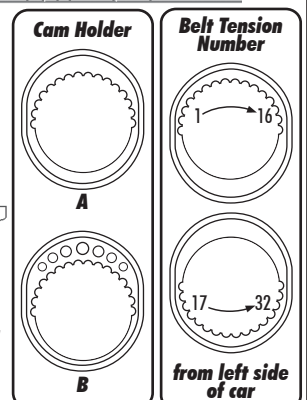

Front	Alignment	Rear
	Ride Height	
	Camber	
	Caster	N/A
N/A	Rear Hub Toe	
	Toe (Total)	
	Hex Spacing	
	Wheelbase	
	Steering Link	N/A
	Bumpsteer	N/A

Notes:

Suspension Geometry	
	Shock Position
	Camber Link Position
	Outer Ball & Shims
	FWD Arm Mount
	FWD Mount Shims
	RWD Arm Mount
	RWD Mount Shims
	Droop
	Anti-Roll Bar

Notes:

Shocks	
	Oil
	Piston
	Rebound
	Spring

Notes:

Differentials	
	Type
	Setting
	Cam Holder
	Belt Tension Number

Notes:

Tires	
	Tire
	Tire Diameter
	Insert & Wheel
	Additive & Amount

Notes:

Chassis	
	Chassis:
	Top Plate:
	Notes:

Transmitter
Turning Circle:
Steering Expo:
Brake E.P. :
Throttle Expo:
Speed Control
S.C. Type:
S.C. Settings:

Motor	Gear	Notes
	/	

Body & Wing	Battery