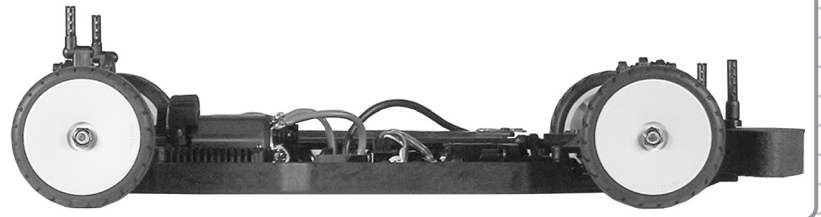

1:10 Scale 4WD Electric Touring Car Kit

Exploded View

Shock

Differential