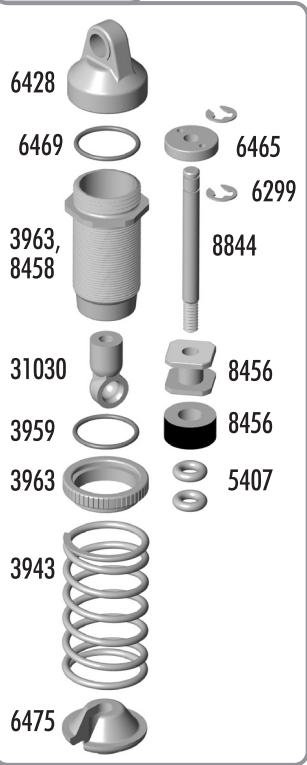

1:10 Scale 4WD Electric Touring Car Kit

Exploded View

Shock

Differential