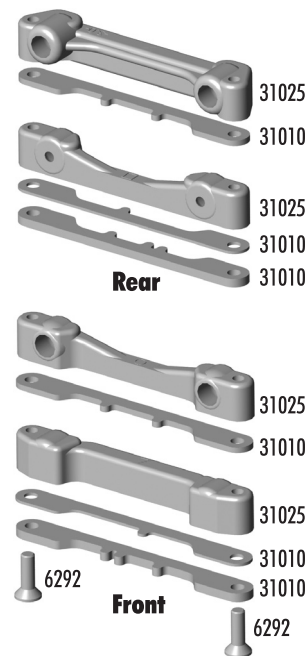

Bag D - Suspension

3865	10-32 x 5/16" Droop Set Screws	4	1.50
3983	Ballstud, short black, .300"	6	6.99
6292	4-40 x 3/8" FHCS	6	2.00
31006	TC4 Suspension Arms, front	Pr.	6.99
31008	TC4 Suspension Arms, rear	Pr.	6.99
31010	TC4 Arm Mount Shims (6), Balls (4), Wheelbase Shims (6)	Set	2.99
31024	TC4 Inner Hinge Pins	Set	2.99
31025	TC4 Suspension Arm Mounts	Set	4.99