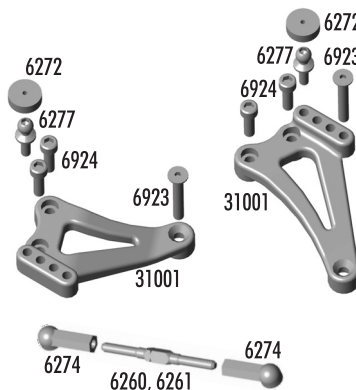

FACTORY TEAM OPTIONS

1401	Titanium Turnbuckle, 1.30"	Pr.	8.00
1414	Titanium Turnbuckle, 1.25"	Pr.	9.00
31002	TC4 Carbon Chassis Braces	Set	9.99
31042	TC4 Carbon Components Set	Set	69.99
31052	Titanium Turnbuckle Kit w/Wrench	Set	29.99