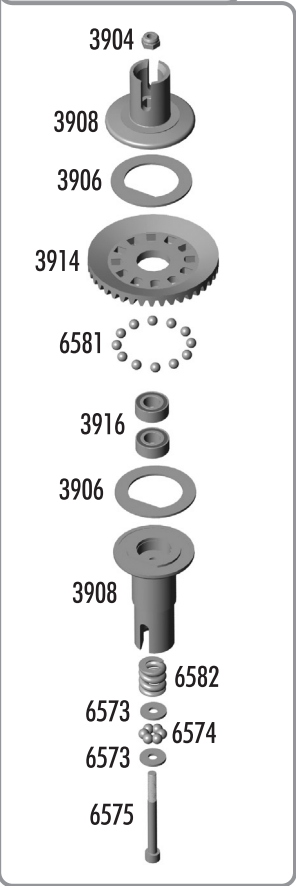

Differential