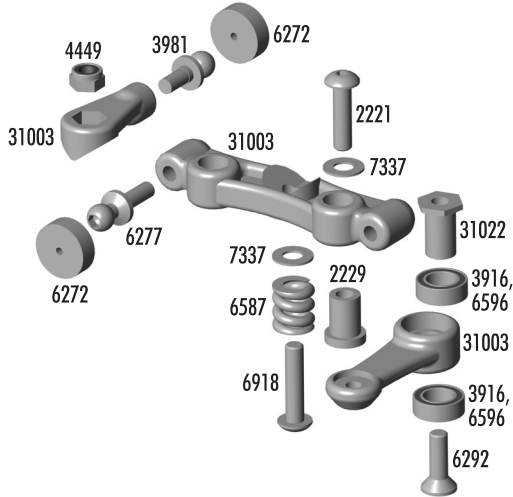

### Option Parts

### Option Parts

**Associated Electrics, Inc.**

3585 Cadillac Ave. Costa Mesa, CA 92626 USA

© 2004 Associated Electrics, Inc.

## Bag C - Steering

2221	4-40 x 7/16" BHCS	6	2.00
2229	Swing Rack Hardware	Set	7.00
3916	Bearing, 3/16 x 5/16"	4	11.00
3981	Ballstud, short black, .200"	6	6.99
4449	4-40 Aluminum Locknuts, small pattern	5	2.50
6272	Foam Ballstud Dust Covers	28	2.00
6277	Ballstud, long silver, .300"	6	6.99
6292	4-40 x 3/8" FHCS	6	2.00
6587	Servo Saver Spring	1	1.50
6918	4-40 x 1/2" BHCS	6	2.00
6596	Bushing, 3/16 x 5/16 x .106" (RTR)	Pr.	1.00
7337	Servo Mount Washers, steel	4	1.00
31003	TC4 Steering Rack	Set	4.99
31022	TC4 Steering Bellcrank Posts	2	4.99