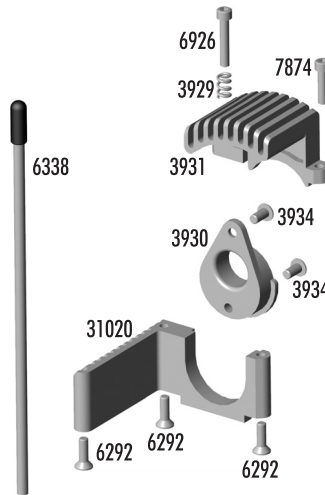

Bag J - Power System

3848	TC3/TC4 Foam Battery Spacer	1	2.00
3853	TC3/TC4 Battery Strap	1	6.00
3929	TC3/TC4 Motor Clamp Spring & Screw	1	2.00
3930	TC3/TC4 Motor Adjustment Cam	1	8.00
3931	TC3/TC4 Motor Adjustment Clamp	1	10.00
3934	3mm BH Motor Screws	4	2.00
6292	4-40 x 3/8" FHCS	6	2.00
6332	Body Clips	6	0.75
6338	Antenna Tube & Cap	1	2.00
6727	Servo Tape Strips	2	2.00
6916	4-40 x 1/2" SHCS w/Hole	4	2.00
6926	4-40 x 5/8" SHCS	6	2.00
7874	4-40 x 7/16" SHCS	6	2.00
31020	TC4 Heatsink Motor Mount, black	1	20.99