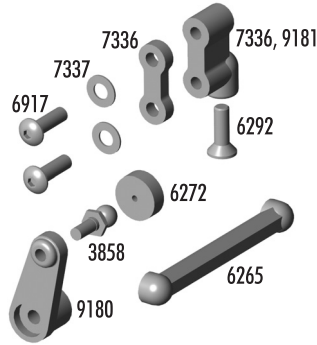

Bag I - Servo Install

3858	Short Ballstud, black	Set	10.00
3902	Lexan Transponder Mount w/Servo Tape	1	2.00
6265	Plastic Drag Link	1	2.00
6272	Foam Ballstud Dust Cover	28	2.00
6292	4-40 x 3/8" FHCS	6	2.00
6917	4-40 x 3/8" BHCS	6	2.00
7336	Steering Servo Mount Kit	Set	2.50
7337	Servo Mount Washers, steel	4	1.00
9180	Servo Horns, molded	Set	2.50
9181	RTR Servo Mounts	1	2.00

FACTORY TEAM OPTIONS

1779	Aluminum Servo Mount, blue	Pr.	15.99