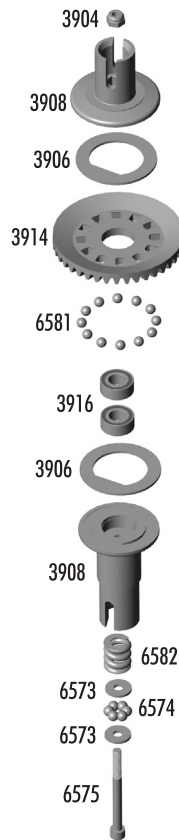

Bushings & Bearings

3907	Bushing, 3/16 x 5/16 x .109"	Pr.	1.00
3916	Bearing, 3/16 x 5/16"	4	11.00
3970	TC3/TC4 PTFE Sealed Bearing Set	Set	120.00
3975	TC3/TC4 Racer Bearing Kit, rubber sealed	Set	50.00
3976	Bearing, 3/8 x 5/8", rubber sealed	Pr.	7.00
3977	Bearing, 3/16 x 3/8", rubber sealed	Pr.	6.00
6596	Bushing, 3/16 x 5/16 x .106"	Pr.	1.00
6903	Bearing, 3/8 x 5/8", PTFE sealed	Pr.	20.00
6906	Bearing, 3/16 x 3/8" PTFE sealed	Pr.	13.00
6909	Bearing, 3/16 x 5/16", for steel diff	Pr.	6.00

Option Parts

Decals & Stickers

3816	"AMERICAN RACER" Bumper Sticker	1	4.00
3817	"TEAM ASSOCIATED" Bumper Sticker	2	4.00
3820	AE Logo Decal Sheet	1	2.00
3825	Factory Team Decal Sheet	1	2.00
3829	TC3 Decal Sheet	1	2.00
3830	Team Associated Decal Sheet, white on black	1	2.00
3834	AE Blue Embossed Logo Sticker, 4" with shiny silver trim	1	3.00
6196	Team Associated & Misc. Sponsor Decal Sheet	1	2.00
31071	TC4 Decal Sheet	1	2.00
31072	TC4 RTR Decal Sheet (19 x 16")	1	19.99

Option Parts

Associated Electrics, Inc.

3585 Cadillac Ave. Costa Mesa, CA 92626 USA

© 2004 Associated Electrics, Inc.