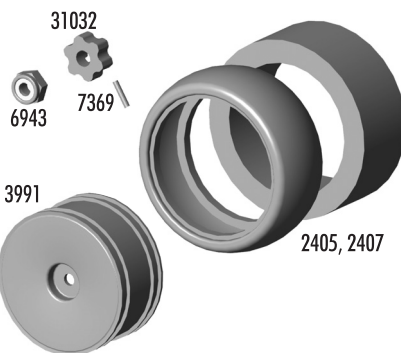

Bag L - Wheels & Tires

2405	TC Tires & Inserts	2 Pr.	12.00
2407	TC RTR Tires & Wheels, mounted (RTR)	2 Pr.	22.99
3991	TC Aero Dish Wheels, 24mm	4	6.99
6943	8-32 Aluminum Locknuts, blue	6	4.00
7369	1/16" Axle Roll Pins	4	1.00
31032	TC4 Wheel Hex Drives	Pr.	2.00

FACTORY TEAM OPTIONS

1654	FT Axle Pins	4	4.00
3949	TC Carbon Wheel Hex Adapters	4	5.00
3972	TC Aluminum Wheel Hex Adapters, blue	4	15.00
3973	TC Aluminum Clamping Wheel Hex Adapters, blue	4	21.99

Additional Factory Team Option Parts

447	Reedy Clip-On Motor Heatsink w/Cooling Fan	1	29.99
1595	FT Chassis Lead Weights	12	3.00
3968	Aluminum Counterfeit Transponder, blue	1	15.00
6312	Chassis Protective Tape	1	8.50
31035	Motor Cooling Duct w/Screen	1	5.99
31036	Motor Cooling Fans, prewired	Pr.	24.99
31037	Motor Cooling Duct/Fan Kit	1	28.99
31057	TC4 Anti-Roll Bar Kit (includes 3 bars)	Set	12.99
31058	TC4 Blue Roll Bar Ballstuds	2	3.99

Chassis

31000	TC4 Chassis	1	24.99