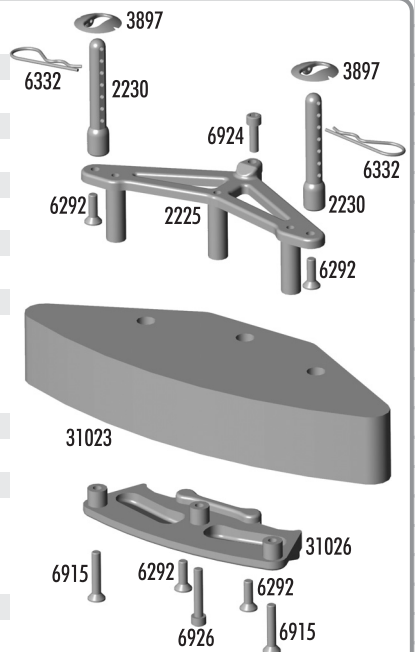

FACTORY TEAM OPTIONS

1734	Body Clips, metallic blue, 4 long, 6 short	10	4.99
1735	Body Clips, metallic blue, long	4	2.99
1736	Body Clips, metallic blue, short	6	2.99