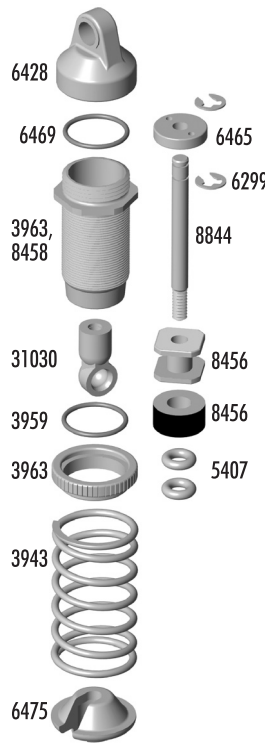

Baq A - Shocks

3905	TC3/TC4 Composite Shock Kit	Pr.	20.00
3959	Threaded Shock Collar O-Ring	4	1.50
5407	Red O-Rings	8	2.00
6428	Shock Cap, molded	1	2.25
6441	Shock Cap, molded	4	4.00
6465	Shock Pistons, PTFE coated	12	3.00
6466	Shock Travel Limiters	Set	1.50
6469	Shock Cap O-Ring	4	1.50
6473	Shock Bushings	4	1.00
6475	Shock Spring Cups & Clamps, 4 sets	4	5.00
8456	VCS Macro Shock Rebuild Kit	Set	4.00
8458	VCS Macro Shock Body, molded (RTR)	1	4.00
8844	Shock Shaft, .35" stroke	1	3.00
8846	Shock Preload Clips, 5 thicknesses	Set	3.00
31030	TC4 Shock Shaft Ball Cups	4	2.99

FACTORY TEAM OPTIONS

1598	Shock Cap, blue aluminum	4	11.95
3962	TC Threaded Shock Kit, blue	Set	60.00
3963	TC Threaded Shock Body, Collar, Collar O-Ring & Cap O-Ring	Pr.	20.00
3964	Unobtranium .35" Shock Shaft	Pr.	11.00
3985	Hard Anodized TC Threaded Shock Kit	Pr.	39.99
3990	Hard Anodized TC Threaded Shock Body	Pr.	20.00
6439	Aluminum Shock Cap, blue	1	3.00
8845	Unobtranium .35" Shock Shaft	1	6.00

Shock Springs

3941	TC Spring, Green, 12.0lbs	Pr.	5.00
3942	TC Spring, Silver, 14.5lbs	Pr.	3.00
3943	TC Spring, Blue, 17.0lbs	Pr.	5.00
3944	TC Spring, Gold, 19.5lbs	Pr.	3.00
3945	TC Spring, Red, 22.0lbs	Pr.	5.00
3946	TC Spring, Copper, 25.0lbs	Pr.	3.00
3952	TC Spring, Purple, 30.0lbs	Pr.	5.00
3953	TC Spring, Yellow, 35.0lbs	Pr.	5.00
3954	TC Spring, White, 40.0lbs	Pr.	5.00
3988	TC Spring Set, 1 pr. each	Set	34.99

Option Parts

Shock Oil

5420	10 Weight Silicone Shock Oil	2oz.	3.50
5421	20 Weight Silicone Shock Oil	2oz.	3.50
5422	30 Weight Silicone Shock Oil	2oz.	3.50
5423	40 Weight Silicone Shock Oil	2oz.	3.50
5425	80 Weight Silicone Shock Oil	2oz.	3.50
5427	15 Weight Silicone Shock Oil	2oz.	3.50
5428	25 Weight Silicone Shock Oil	2oz.	3.50
5429	35 Weight Silicone Shock Oil	2oz.	3.50
5435	50 Weight Silicone Shock Oil	2oz.	3.50
5436	60 Weight Silicone Shock Oil	2oz.	3.50
5437	70 Weight Silicone Shock Oil	2oz.	3.50

Option Parts

Lubes & Adhesives

1105	Green Slime Shock Lube	4cc	2.50
1596	FT Locking Compound	10ml	3.95
1597	FT Tire Adhesive	.70oz	6.95
6588	Black Grease	4cc	2.50
6591	Stealth Diff Lube	4cc	2.50
6636	Silicone Lube (for Oneway Bearings)	4cc	2.50
6727	Servo Tape Strips	2	2.00

Option Parts

Baq B - Differentials

3904	2-56 Aluminum Locknuts	4	3.00
3906	D-Drive Rings	Pr.	1.50
3908	Molded Composite Outdrives	2 Pr.	5.00
3909	Diff Rebuild Kit (for composite diff)	1	8.00
3911	TC3/TC4/NTC3 Transmission Shim Set	16	5.00
3912	TC3/TC4 Outdrives, long & short, steel	1 Ea.	15.00
3913	TC3/TC4 Lightweight Diff Assembly	1	20.00
3914	TC Diff Ring Gear & Drive Pinion Gear	Set	7.00
3916	Molded Outdrive Bearing (for #3913)	Pr.	11.00
3918	TC3/TC4 Steel Diff Assembly	1	37.95
3926	Diff Rebuild Kit (for steel diff)	1	9.00
3939	TC3/TC4 Front Oneway Diff Ring Gear w/Mounting Screws	1	6.00
3976	Bearing, 3/8" x 5/8", rubber sealed	Pr.	7.00
6573	Diff Thrust Washers	2	3.00
6574	5/64" Diff Thrust Balls	6	2.00
6575	Locking T-Nut, Diff Thrust Bolt & Cover	Set	2.00
6579	Diff Drive Rings	2	1.50
6581	3/32" Carbide Diff Balls	12	12.00
6582	Diff Thrust Spring	1	1.50

FACTORY TEAM OPTIONS

1703	TC3/TC4 Solid Front/Rear Axle	1	25.99
1729	TC3/TC4/NTC3 HD Front Oneway Housing w/Bearings	1	40.00
1731	HD Oneway Special Outdrive Bearings	2	8.00
1732	HD Oneway Ring Gear	1	4.00
3978	TC3/TC4 HD Front Oneway Assembly	1	61.99
3979	TC3/TC4 HD Front Oneway Outdrives	2	21.00
31062	TC4 Lightened Steel Diff Outdrives (req. #6575, 6579 & 6909)	Pr.	19.99