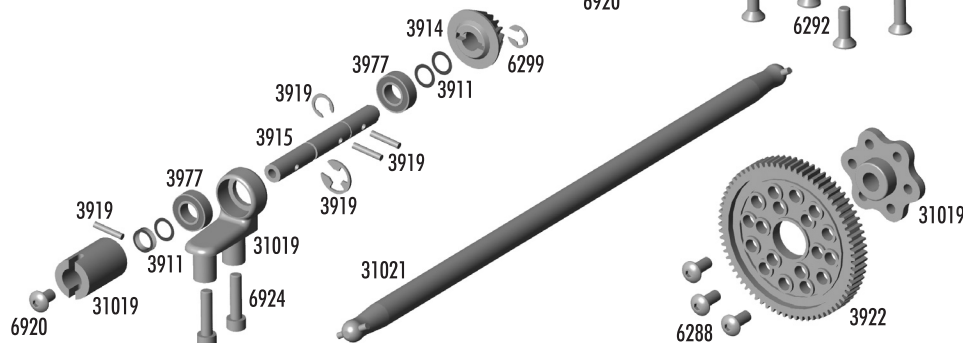

Bag E - Transmission

2368	TC Front/Rear Transmission Cases	Pr.	5.00
3903	TC Drive Pinions	2	4.00
3911	TC Transmission Shim Set	16	5.00
3914	TC3/TC4 Diff Ring Gear & Drive Pinion Gear	Set	7.00
3915	TC3/TC4 Input Shafts, front & rear	Set	13.00
3919	TC3/TC4 Input Shaft Hardware Set	Set	5.00
3920	TC Front Input Shaft	1	5.00
3922	Spur Gear, 72t 48p, Kimbrough	1	4.00
3977	Bearing, 3/16 x 3/8", rubber sealed	Pr.	6.00
6288	4-40 x 1/4" BHCS	6	2.00
6292	4-40 x 3/8" FHCS	6	2.00
6299	Small E-Clip	12	1.00
6920	4-40 x 3/16" BHCS	6	2.00
6924	4-40 x 3/8" SHCS	6	2.00
31019	TC4 Driveshaft Accessories - spur gear hub, drive cups, bulkhead	Set	3.99
31021	TC4 Main Driveshaft	1	12.99