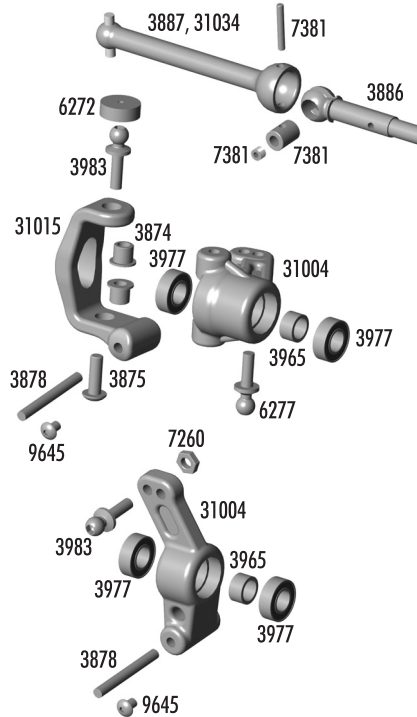

Baq F - Shock Towers

2230	TC4/NTC3 Body Post, front & rear	Set	4.00
6472	Shock Mount Nuts	4	1.00
6473	Shock Bushings	4	1.00
6918	4-40 x 1/2" BHCS	6	2.00
6924	4-40 x 3/8" bhcs	6	2.00
7260	4-40 Small Pattern Plain Nuts	12	2.00
7320	Nylon Body Mount Washers	4	.75
7413	4-40 x 3/4" BHCS	6	2.00
31011	TC4 Shock Tower, front	1	4.99
31013	TC4 Shock Tower, rear	1	5.99

FACTORY TEAM OPTIONS

1780	FT Aluminum Shock Bushings	4	5.99
31012	TC4 Carbon Shock Tower, front	1	8.99
31014	TC4 Carbon Shock Tower, rear	1	8.99
31042	TC4 Carbon Component Set	Set	69.99

Fasteners

Option Parts

2221	4-40 x 7/16" BHCS	6	2.00
3862	5-40 x 1/8" Set Screw w/Wrench	6	2.50
3865	10-32 x 5/16" Droop Set Screws	4	1.50
3875	4-40 x 1 1/32" BHCS w/Shoulder	4	2.00
3904	2-56 Aluminum Locknuts	4	3.00
3934	3mm BH Motor Screws	4	2.00
3981	TC4 Ballstuds, black .200 short neck	6	6.99
3983	TC4 Ballstuds, black .300 short neck	6	6.99
4449	4-40 Aluminum Locknuts, small pattern	5	2.50
6222	4-40/5-40 Nylon Self-Threading Locknuts	8	2.00
6277	TC4 Ballstud, silver .300 long neck	6	6.99
6288	4-40 x 1/4" BHCS	6	2.00
6291	4-40 x 1/4" FHCS	6	2.00
6292	4-40 x 3/8" FHCS	6	2.00
6299	Small E-Clip	12	1.00
6916	4-40 x 1/2" SHCS w/Hole	4	2.00
6917	4-40 x 3/8" BHCS	6	2.00
6918	4-40 x 1/2" BHCS	6	2.00