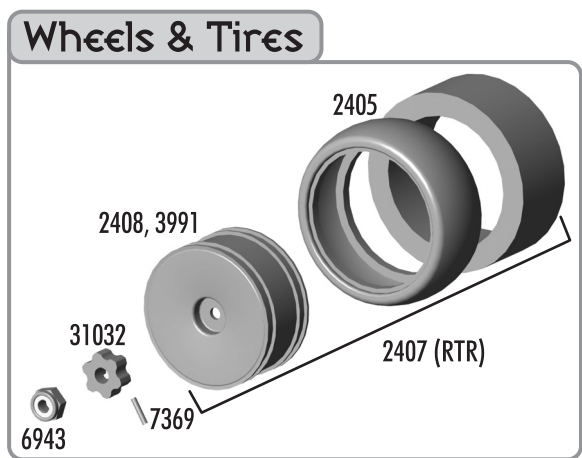

Differential