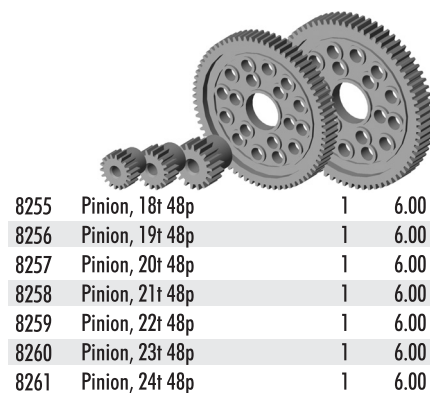

## Bag E - Transmission

2368	TC Front/Rear Transmission Cases	Pr.	5.00
3903	TC Drive Pinions	2	4.00
3911	TC Transmission Shim Set	16	5.00
3914	TC3/TC4 Diff Ring Gear & Drive Pinion Gear	Set	7.00
3915	TC3/TC4 Input Shafts, front & rear	Set	13.00
3919	TC3/TC4 Input Shaft Hardware Set	Set	5.00
3920	TC Front Input Shaft	1	5.00
3922	Spur Gear, 72t 48p, Kimbrough	1	4.00
3977	Bearing, 3/16 x 3/8", rubber sealed	Pr.	6.00
6288	4-40 x 1/4" BHCS	6	2.00
6292	4-40 x 3/8" FHCS	6	2.00
6299	Small E-Clip	12	1.00
6920	4-40 x 3/16" BHCS	6	2.00
6924	4-40 x 3/8" SHCS	6	2.00
31019	TC4 Driveshaft Accessories - spur gear hub, drive cups, bulkhead	Set	3.99
31021	TC4 Main Driveshaft	1	12.99

### Option Parts

3921	Spur Gear, 69t 48p Kimbrough	1	4.00
3922	Spur Gear, 72t 48p Kimbrough	1	4.00
3923	Spur Gear, 75t 48p Kimbrough	1	4.00
3992	Spur Gear, 76t 48p Kimbrough	1	4.00
3993	Spur Gear, 77t 48p Kimbrough	1	4.00
3994	Spur Gear, 73t 48p Kimbrough	1	4.00
3995	Spur Gear, 74t 48p Kimbrough	1	4.00
8252	Pinion, 15t 48p	1	6.00
8253	Pinion, 16t 48p	1	6.00
8254	Pinion, 17t 48p	1	6.00