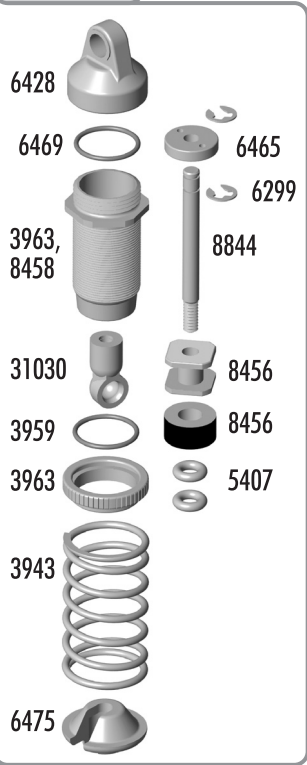

Exploded View

Shock