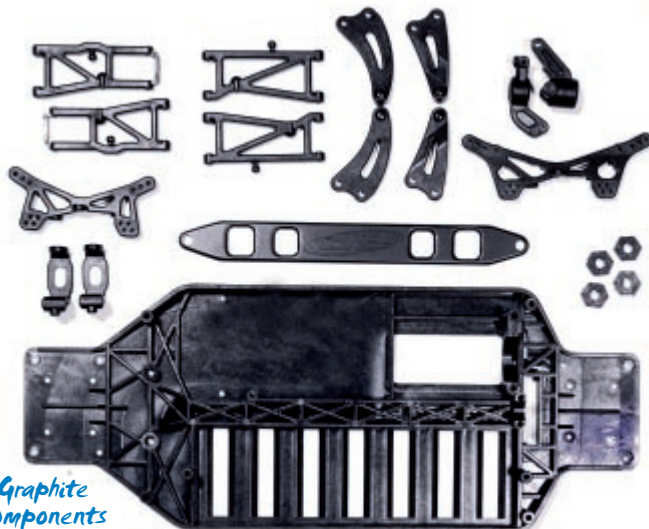

Or place your order by web site at <http://www.teamassociated.com/>

FACTORY Team

TC3

HOT OPTIONS

#3927 TC3 Blue Radial Clip-on Heatsink <i>(Short, use with #3933 motor clamp)</i>	\$11.00
#3928 TC3 Blue Radial Clip-on Heatsink <i>(Long, use with #3931 motor clamp)</i>	13.00
#3952 TC3 Purple Spring, 30 lbs	5.00
#3953 TC3 Yellow Spring, 35 lbs.	5.00
#3954 TC3 White Spring, 40 lbs.	5.00
#3965 TC3 Axle Bearing Spacers, Blue (4)	4.00
#3972 TC3 Blue Aluminum Hex Drives (4)	15.00
#3962 TC3 Factory Blue Anodized Threaded Shock Body Kit (set of 4)	60.00
#3963 TC3 Factory Blue Anodized Threaded Shock Bodies/collars (2)	20.00
#3938 TC3 Front One-way Diff Assembly	60.00
#3968 Factory Blue Counterfeit Transponder	15.00
#3961 TC3 Full Graphite Component Kit	75.00
#1594 NEW! Factory Team Body Reamer	22.00

Radial Heatsinks

Hex Drives

Counterfeit Transponder

Threaded Shock Bodies

Front One-Way Diff Assembly

Body Hole Reamer

**Send for a FREE
Factory Team
Catalog!**

Graphite Components