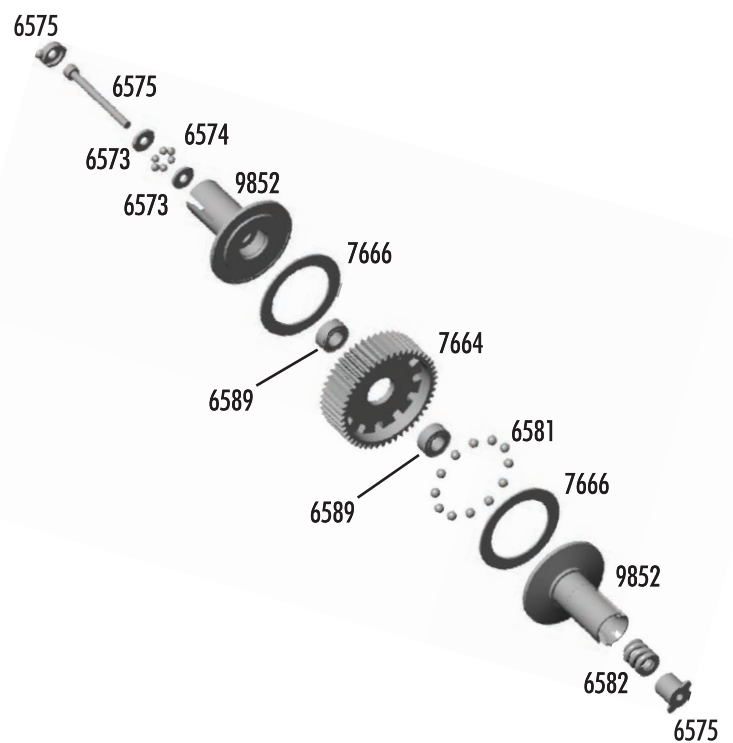

:: Factory Team and Option Parts (cont.)

9795	Ti Nitride Ballstuds 4-40 x .20 - long	Pr.
9796	Ti Nitride Ballstuds 4-40 x .30 - long	Pr.
9797	Ti Nitride Ballstuds 4-40 x .40 - long	Pr.
9798	Ti Nitride Ballstuds 4-40 x .20 - short	Pr.
9799	Ti Nitride Ballstuds 4-40 x .30 - short	Pr.
9851	SC10 Battery Strap, Carbon	1

:: Lubes and Adhesives

1105	Green Slime Shock Lube	4cc
1596	FT Locking Compound	10ml
1597	FT Tire Adhesive	.70oz
6588	Black Grease	4cc
6591	Diff Lube	4cc
6636	Silicone Lube	4cc
6727	Servo Tape Strips	2

:: Ball Diff Transmission Option

6573	Diff Thrust Washer & Bolt	2
6574	Precision Diff Thrust Balls, 5/64"	6
6575	Locking T-Nut, Diff Thrust Bolt, & Cover	Set
6581	3/32" Carbide Diff Balls	12
6582	Diff Thrust Spring	1
6589	Ball Bearing, 5/32 x 5/16" unflanged	2
7664	Diff Gear 52T	1
7666	Diff Drive Rings, 2.60:1	2
7667	Diff Outdrive Hub, Right, 2.60:1	1
7668	Diff Outdrive Hub, Left, 2.60:1	1
7677	B4 / T4 / GT Diff Rebuild Kit	1
9574	B4 / T4 Transmission Case (left & right)	1
9852	SC10 Ball Diff Outdrives	1
9853	SC10 Complete Ball Differential	1