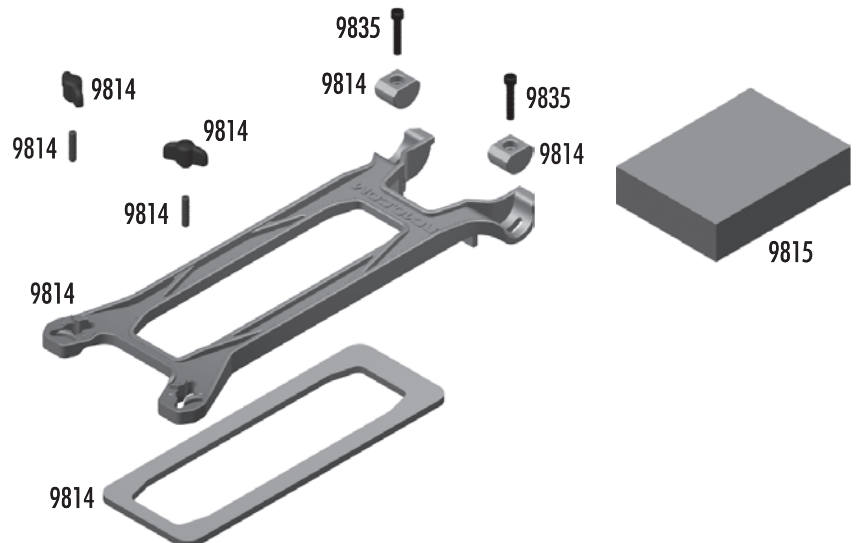

:: Front Bulkhead

2221	4-40 x 7/16" BHCS	6
3856	Steering Bushings	Set
6272	Foam Ball end Dust Covers	28
6276	Ballstud .20" Silver (short)	6
6925	4-40 x 1/2" SHCS	6
9566	B4 / T4 Top Plate	1
9610	Servo Saver / Steering Hardware	Set
9640	B4 / T4 Steering Bolt, left & right	Set
9657	B4 / T4 HD Servo Saver Spring	1
9659	B4 / T4 Steering Set. Includes Rack, Bellcrank, Servo Saver, Steering Brace	1

:: Battery Strap

9814	Battery Strap and Hardware	Set
Includes Battery Strap, Adhesive Foam, Thumb Knobs, Strap Pivots, & Hardware		
9815	SC10 Foam Battery Spacer	1
9835	5-40 x 3/4" SHCS	6

:: Chassis

3862	5-40 x 1/8" Set Screw	Set
4334	2-56 x 5/16" BHCS	8
6272	Foam Ballend Dust Cover	28
6277	Ballstud .30" Silver (long)	4
6338	Antenna Tube (black)	1
6917	4-40 x 3/8" BHCS	6
6919	4-40 x 5/16" BHCS	6
6922	4-40 x 1/2" FHCS	6
6924	4-40 x 3/8" SHCS	6
9269	5-40 x 1/2" FHCS	6
9563	B4 / T4 / GT2 Front Bulkhead	1
9564	RR / FR Hinge Brace	1
9621	B4 Inner Hinge Pin Set	4
9630	.030 Ballstud Washer	10
9643	5-40 x 7/16" SHCS	6
9645	2-56 x 1/8" BHCS	8
9818	SC10 Arm Mount / Chassis Plate	Set
9819	SC10 Rear Motor Guard	1
9822	SC10 Nerf Bars	Pr.
9823	SC10 Chassis	1