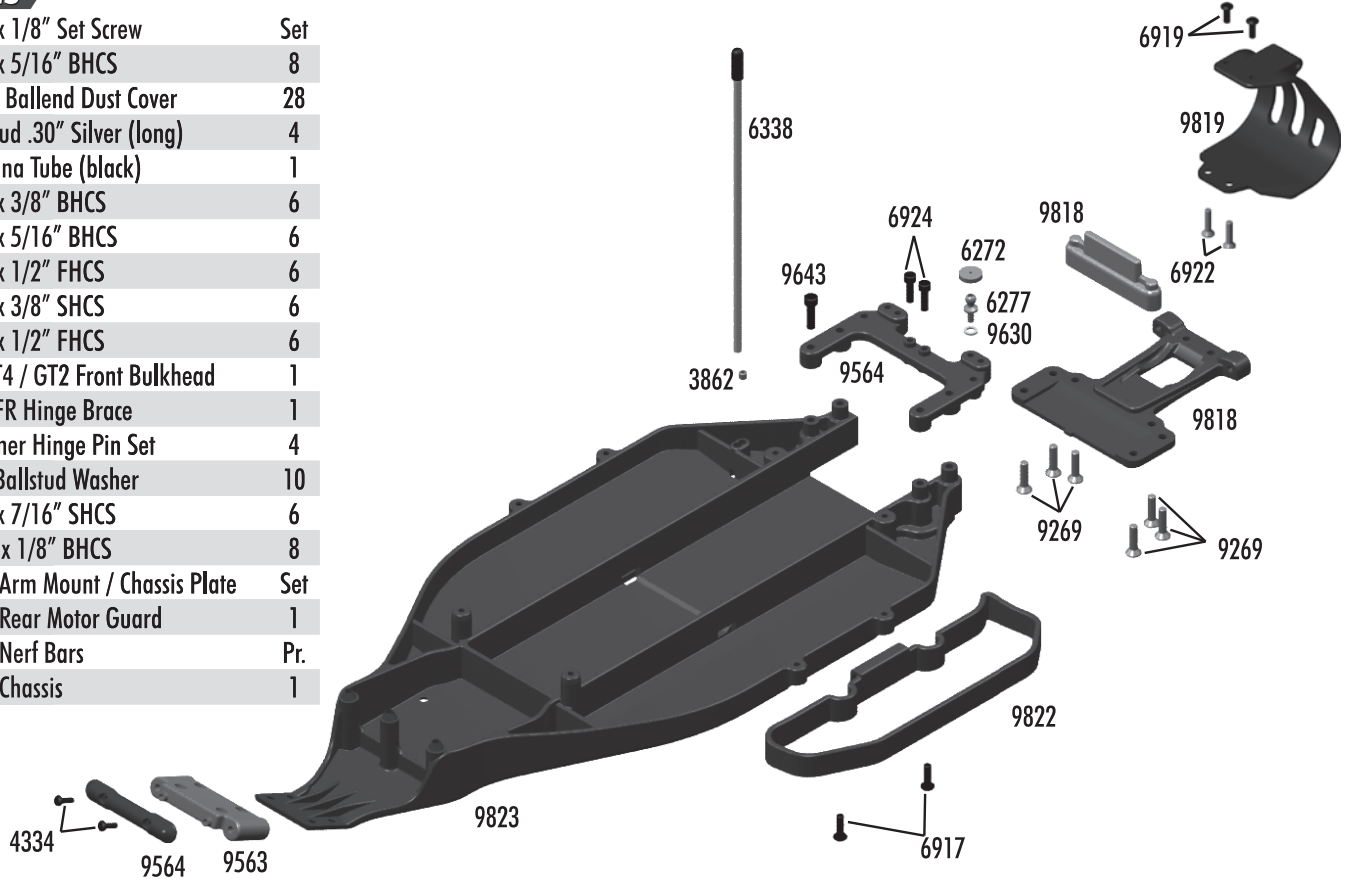

:: Battery Strap

9814	Battery Strap and Hardware	Set
Includes Battery Strap, Adhesive Foam, Thumb Knobs, Strap Pivots, & Hardware		
9815	SC10 Foam Battery Spacer	1
9835	5-40 x 3/4" SHCS	6

:: Chassis

3862	5-40 x 1/8" Set Screw	Set
4334	2-56 x 5/16" BHCS	8
6272	Foam Ballend Dust Cover	28
6277	Ballstud .30" Silver (long)	4
6338	Antenna Tube (black)	1
6917	4-40 x 3/8" BHCS	6
6919	4-40 x 5/16" BHCS	6
6922	4-40 x 1/2" FHCS	6
6924	4-40 x 3/8" SHCS	6
9269	5-40 x 1/2" FHCS	6
9563	B4 / T4 / GT2 Front Bulkhead	1
9564	RR / FR Hinge Brace	1
9621	B4 Inner Hinge Pin Set	4
9630	.030 Ballstud Washer	10
9643	5-40 x 7/16" SHCS	6
9645	2-56 x 1/8" BHCS	8
9818	SC10 Arm Mount / Chassis Plate	Set
9819	SC10 Rear Motor Guard	1
9822	SC10 Nerf Bars	Pr.
9823	SC10 Chassis	1