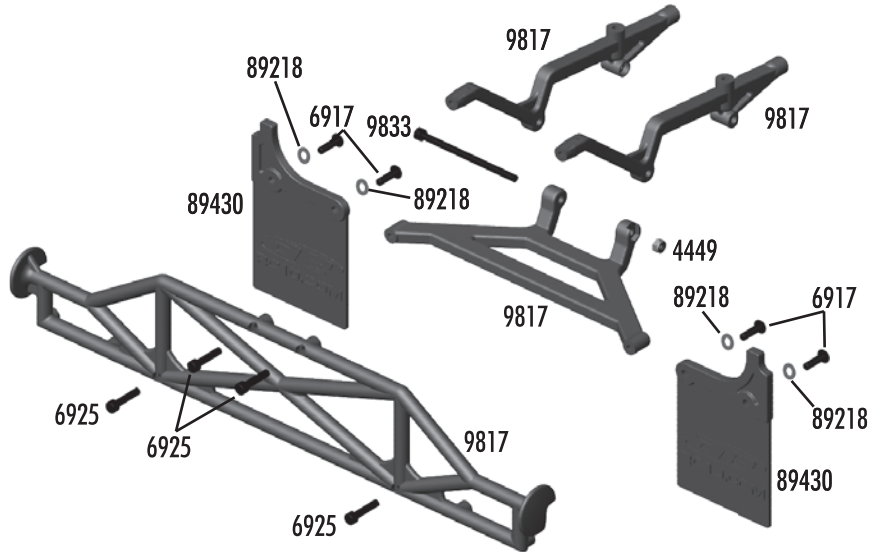

:: Rear Bumper / Braces

4449	4-40 x 3/16" Aluminum Locknut	5
6917	4-40 x 3/8" BHCS	6
6925	4-40 x 1/2" SHCS	6
9817	SC10 RR Bumper and Brace, Includes Bumper, Braces (left, right, upper, and lower),	Set
9833	4-40 x 1 3/4" SHCS	6
89218	3x8mm washer	10
89430	Mud Flaps	Pr.