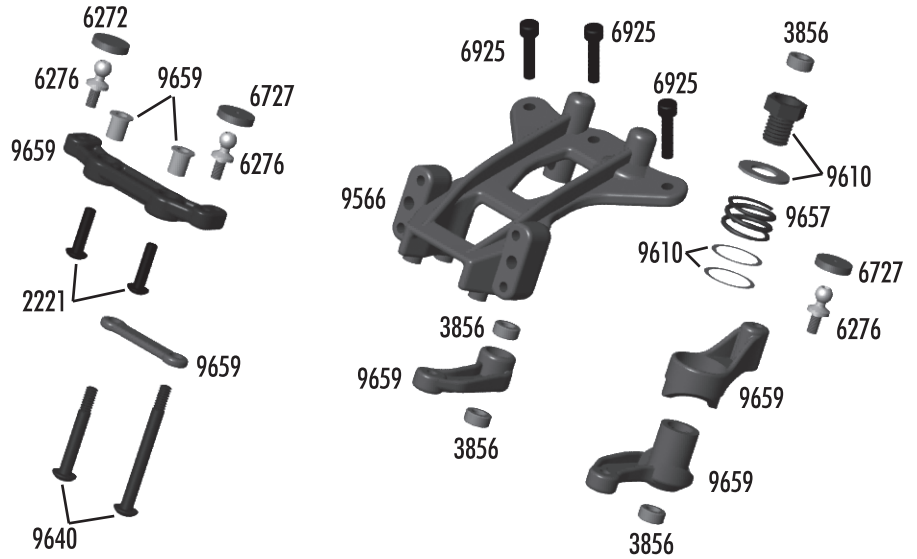

:: Front Bulkhead

2221	4-40 x 7/16" BHCS	6
3856	Steering Bushings	Set
6272	Foam Ball end Dust Covers	28
6276	Ballstud .20" Silver (short)	6
6925	4-40 x 1/2" SHCS	6
9566	B4 / T4 Top Plate	1
9610	Servo Saver / Steering Hardware	Set
9640	B4 / T4 Steering Bolt, left & right	Set
9657	B4 / T4 HD Servo Saver Spring	1
9659	B4 / T4 Steering Set. Includes Rack, Bellcrank, Servo Saver, Steering Brace	1