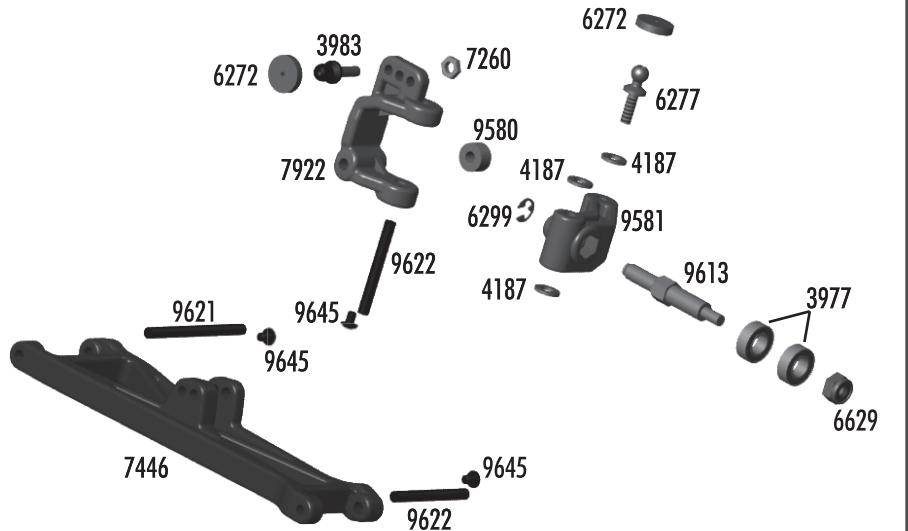

:: Front Arms / Steering

3977	Ball Bearing 3/16" x 3/8"	2
3983	Ballstud .30" Black (short)	6
4187	.030 Nylon Washers	12
6272	Foam Ballend Dust Covers	28
6277	Ballstud .30 Silver (short)	4
6299	1/8" E-Clip	12
6629	5-40 Locknut	6
7260	4-40 Plain Nut	12
7446	T4 Front A-Arm (left & right)	Pr.
7922	30° Caster Blocks (left & right)	Pr.
9580	Spacer	Set
9581	Trailing Steering Block	Pr.
9613	B4 Trailing Axle	2
9621	B4 Inner Hinge Pin Set	Set
9622	B4 Outer Hinge Pin Set	Set
9645	2-56 x 1/8" BHCS	8