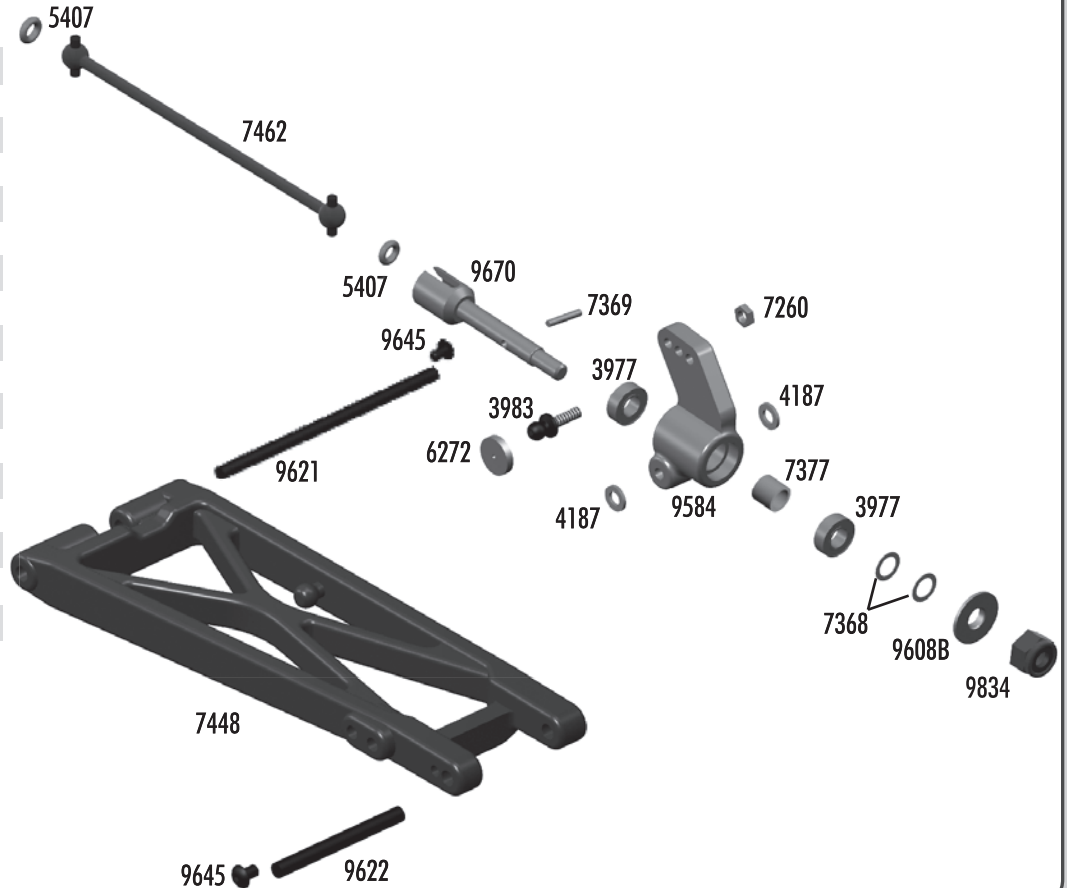

:: Rear Arms / Hubs

3977	Ball Bearing 3/16 x 3/8"	2
3983	Ballstud .30" Black (long)	6
4187	.030 Nylon Washers	12
5407	Red O-Ring	8
6272	Foam Ballend Dust Cover	28
7260	4-40 Plain Nut	12
7368	3/16" Axle Shims	14
7369	1/16" Axle Roll Pins	4
7377	Axle Spacer Crush Tubes	2
7448	T4 Rear A-Arms	Pr.
7462	T4 / GT2 RTR Dogbone	1
9584	B4 / T4 RR Hub Carrier (left & right)	Pr.
9608B	RR Axle Wheel Spacer (blue)	2
9621	B4 Inner Hinge Pin Set	4
9622	B4 Outer Hinge Pin Set	6
9645	2-56 x 1/8" BHCS	8
9670	3/16" Rear Axle	1
9834	8-32 Aluminum Locknut (silver)	6