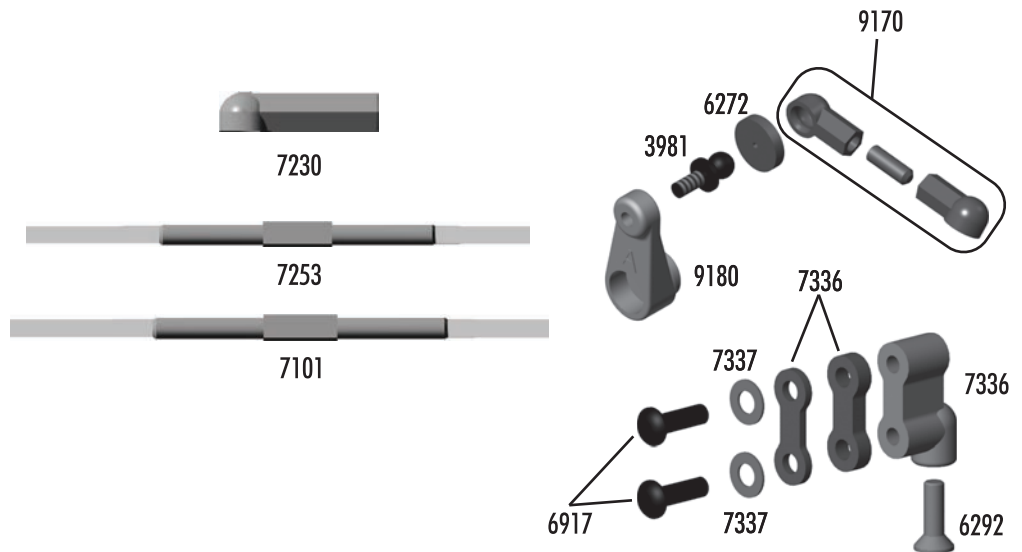

:: Turnbuckles / Servo

3981	Ballstud .20" Black (short)	6
6272	Foam Ballend Dust Cover	28
6292	4-40 x 3/8" FHCS	6
6917	4-40 x 3/8" BHCS	6
7101	Turnbuckle 2.80"	Pr.
7230	Ballcaps, large	12
7253	Turnbuckle 2.62"	Pr.
7336	Servo Mount Set	Set
7337	Gold Washer	4
9170	B4 / T4 Servo Link	1
9180	Servo Horns Set	Set