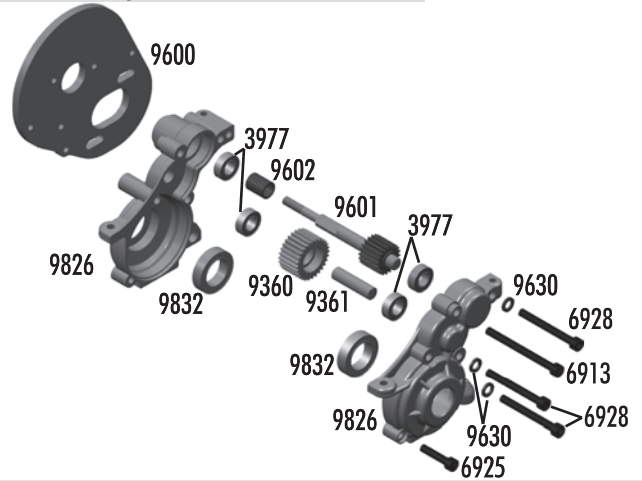

:: Transmission

3977	Ball Bearing, 3/16" x 3/8"	2
6913	4-40 x 1 1/4" SHCS	6
6925	4-40 x 1/2" SHCS	6
6928	4-40 x 1" SHCS	6
9360	Idler Gear, molded	1
9361	Idler Gear Shaft	1
9600	B4/T4 Motor Plate	1
9601	B4/T4 Top Shaft	1
9602	B4/T4 Top Shaft Spacer	1
9630	Ball End Washer	10
9826	SC10 Transmission Case (left & right)	Set
9832	Ball Bearing, 10 x 16mm	2