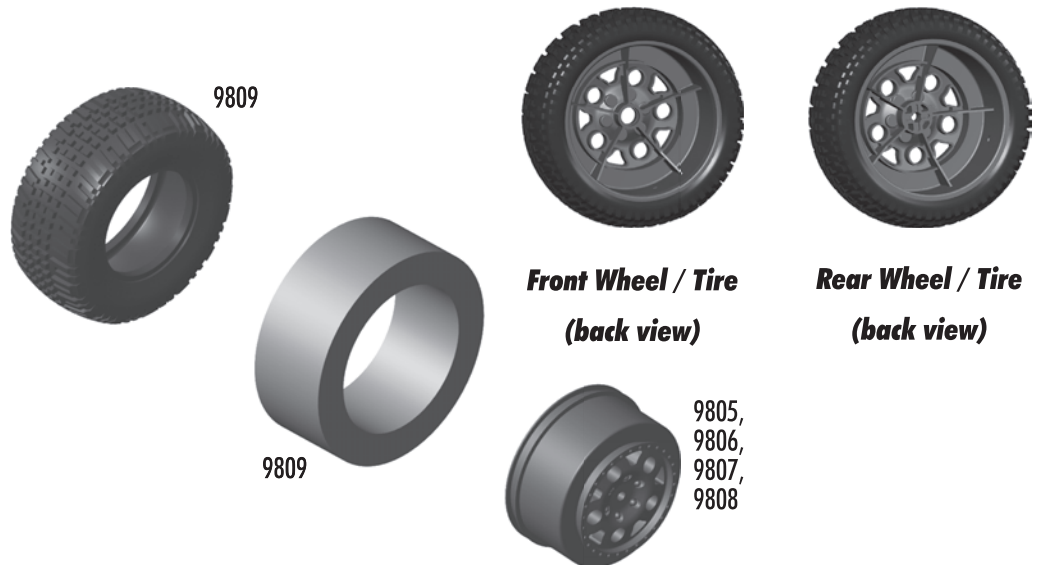

:: Wheels / Tires

9805	SC10 KMC Wheel FR (silver)	2
9806	SC10 KMC Wheel RR (silver)	2
9807	SC10 KMC Wheel FR (black) (Kit)	2
9808	SC10 KMC Wheel RR (black) (Kit)	2
9809	SC10 Tire with Foam Insert	2
9810	SC10 Tire / Wheel FR (silver)	2
9811	SC10 Tire / Wheel RR (silver)	2
9812	SC10 Tire / Wheel FR (black)	2
9813	SC10 Tire / Wheel RR (black)	2