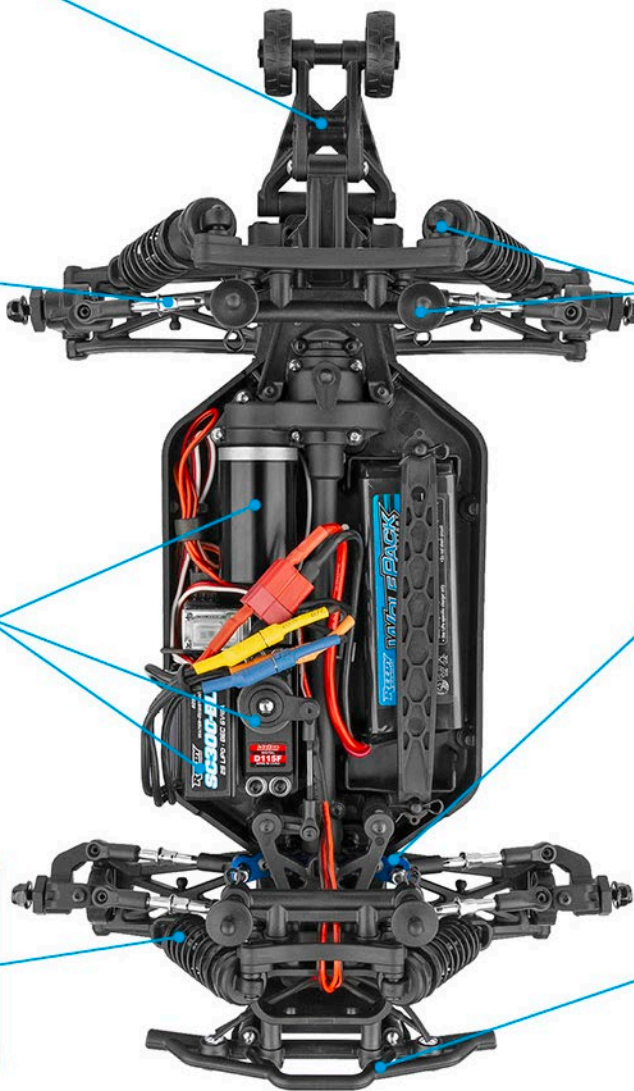

For Immediate Release: June 19, 2023

#20174 Reflex 14MT Monster Truck RTR
#20174C Reflex 14MT Monster Truck RTR LiPo Combo

ELECTRIC ■ OFF ROAD ■ 1:14 SCALE ■ 4 WHEEL DRIVE ■ RTR

Team Associated's 1:14 scale Reflex 14MT 4WD electric monster truck comes out of the box assembled and ready-to-run! It features a Reedy Power brushless speed control and motor, high-torque digital steering servo, and 2.4GHz radio system. With all that power available at your disposal, you know this monster truck was designed with performance in mind. The versatility offered by the all-terrain tires, adjustable wheelie bar, turnbuckles, caster blocks and rear hubs make the Reflex 14MT ready for any terrain you can throw at it.

Additional features include full metal diff ring and pinion gears, three sealed differentials, aluminum steering rack, lightweight aluminum center driveshaft, and durable, impact-absorbing front bumper with LEDs. With the Reflex 14MT RTR you can now have big performance in a small scale Ready-To-Run package!

Adjustable turnbuckles

Adjustable shock mount and body mount positioning

High-torque digital servo, powerful Reedy 4500kV brushless motor, and brushless ESC

Aluminum steering rack

Coil-over shock absorbers

MORE FEATURES

- New! Blue and green monster truck body
- New! Durable, impact-absorbing front bumper with LEDs
- New! Rugged adjustable wheelie bar
- New! High-traction all-terrain monster truck tires
- New! Full metal diff ring and pinion gears
- 2.4GHz 2-channel radio system
- High-Torque Digital Servo with spring-style servo saver
- Powerful Reedy 4500kV brushless motor
- Water-resistant high-power Reedy brushless speed control with T-plug connector
- Three sealed differentials
- Threaded coil-over shock absorbers
- Adjustable turnbuckles
- Adjustable inserts for caster blocks and rear hubs
- Aluminum steering rack
- Front universal driveshafts
- Molded tub chassis with covered center driveshaft
- Aluminum center driveshaft
- 12mm drive hex