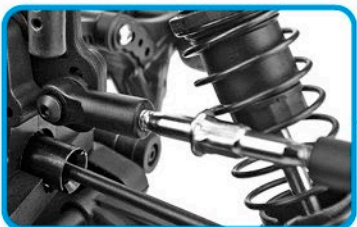

Additional features include full metal diff ring and pinion gears, three sealed differentials, aluminum steering rack, lightweight aluminum center driveshaft, and durable, impact-absorbing front bumper with LEDs. With the Reflex 14MT RTR you can now have big performance in a small scale Ready-To-Run package!

Adjustable turnbuckles

Adjustable shock mount and body mount positioning

High-torque digital servo, powerful Reedy 4500kV brushless motor, and brushless ESC

Aluminum steering rack

Coil-over shock absorbers