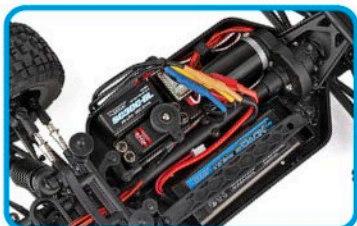

For Immediate Release: June 19, 2023

#20174 Reflex 14MT Monster Truck RTR
#20174C Reflex 14MT Monster Truck RTR LiPo Combo

ELECTRIC ■ OFF ROAD ■ 1:14 SCALE ■ 4 WHEEL DRIVE ■ RTR

Team Associated's 1:14 scale Reflex 14MT 4WD electric monster truck comes out of the box assembled and ready-to-run! It features a Reedy Power brushless speed control and motor, high-torque digital steering servo, and 2.4GHz radio system. With all that power available at your disposal, you know this monster truck was designed with performance in mind. The versatility offered by the all-terrain tires, adjustable wheelie bar, turnbuckles, caster blocks and rear hubs make the Reflex 14MT ready for any terrain you can throw at it.

The **#20174C LiPo Combo** includes a Reedy Compact Balance Charger and Reedy LiPo Battery with T-plug.

HIGHLIGHTS

ReflexTM HMT

OFF ROAD MONSTER TRUCK

Rugged, adjustable wheelie bar

High-traction, all-terrain monster truck tires

Adjustable turnbuckles

Adjustable shock mount and body mount positioning

High-torque digital servo, powerful Reedy 4500kV brushless motor, and brushless ESC

Aluminum steering rack

Coil-over shock absorbers

MORE FEATURES

- New! Blue and green monster truck body
- New! Durable, impact-absorbing front bumper with LEDs
- New! Rugged adjustable wheelie bar
- New! High-traction all-terrain monster truck tires
- New! Full metal diff ring and pinion gears
- 2.4GHz 2-channel radio system
- High-Torque Digital Servo with spring-style servo saver
- Powerful Reedy 4500kV brushless motor
- Water-resistant high-power Reedy brushless speed control with T-plug connector
- Three sealed differentials
- Threaded coil-over shock absorbers
- Adjustable turnbuckles
- Adjustable inserts for caster blocks and rear hubs
- Aluminum steering rack
- Front universal driveshafts
- Molded tub chassis with covered center driveshaft
- Aluminum center driveshaft
- 12mm drive hex