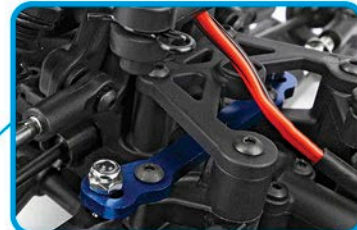

For Immediate Release: June 19, 2023

#20174 Reflex 14MT Monster Truck RTR
#20174C Reflex 14MT Monster Truck RTR LiPo Combo

ELECTRIC ■ OFF ROAD ■ 1:14 SCALE ■ 4 WHEEL DRIVE ■ RTR

Team Associated's 1:14 scale Reflex 14MT 4WD electric monster truck comes out of the box assembled and ready-to-run! It features a Reedy Power brushless speed control and motor, high-torque digital steering servo, and 2.4GHz radio system. With all that power available at your disposal, you know this monster truck was designed with performance in mind. The versatility offered by the all-terrain tires, adjustable wheelie bar, turnbuckles, caster blocks and rear hubs make the Reflex 14MT ready for any terrain you can throw at it.

Adjustable turnbuckles

Adjustable shock mount and body mount positioning

High-torque digital servo, powerful Reedy 4500kV brushless motor, and brushless ESC

Aluminum steering rack

Coil-over shock absorbers