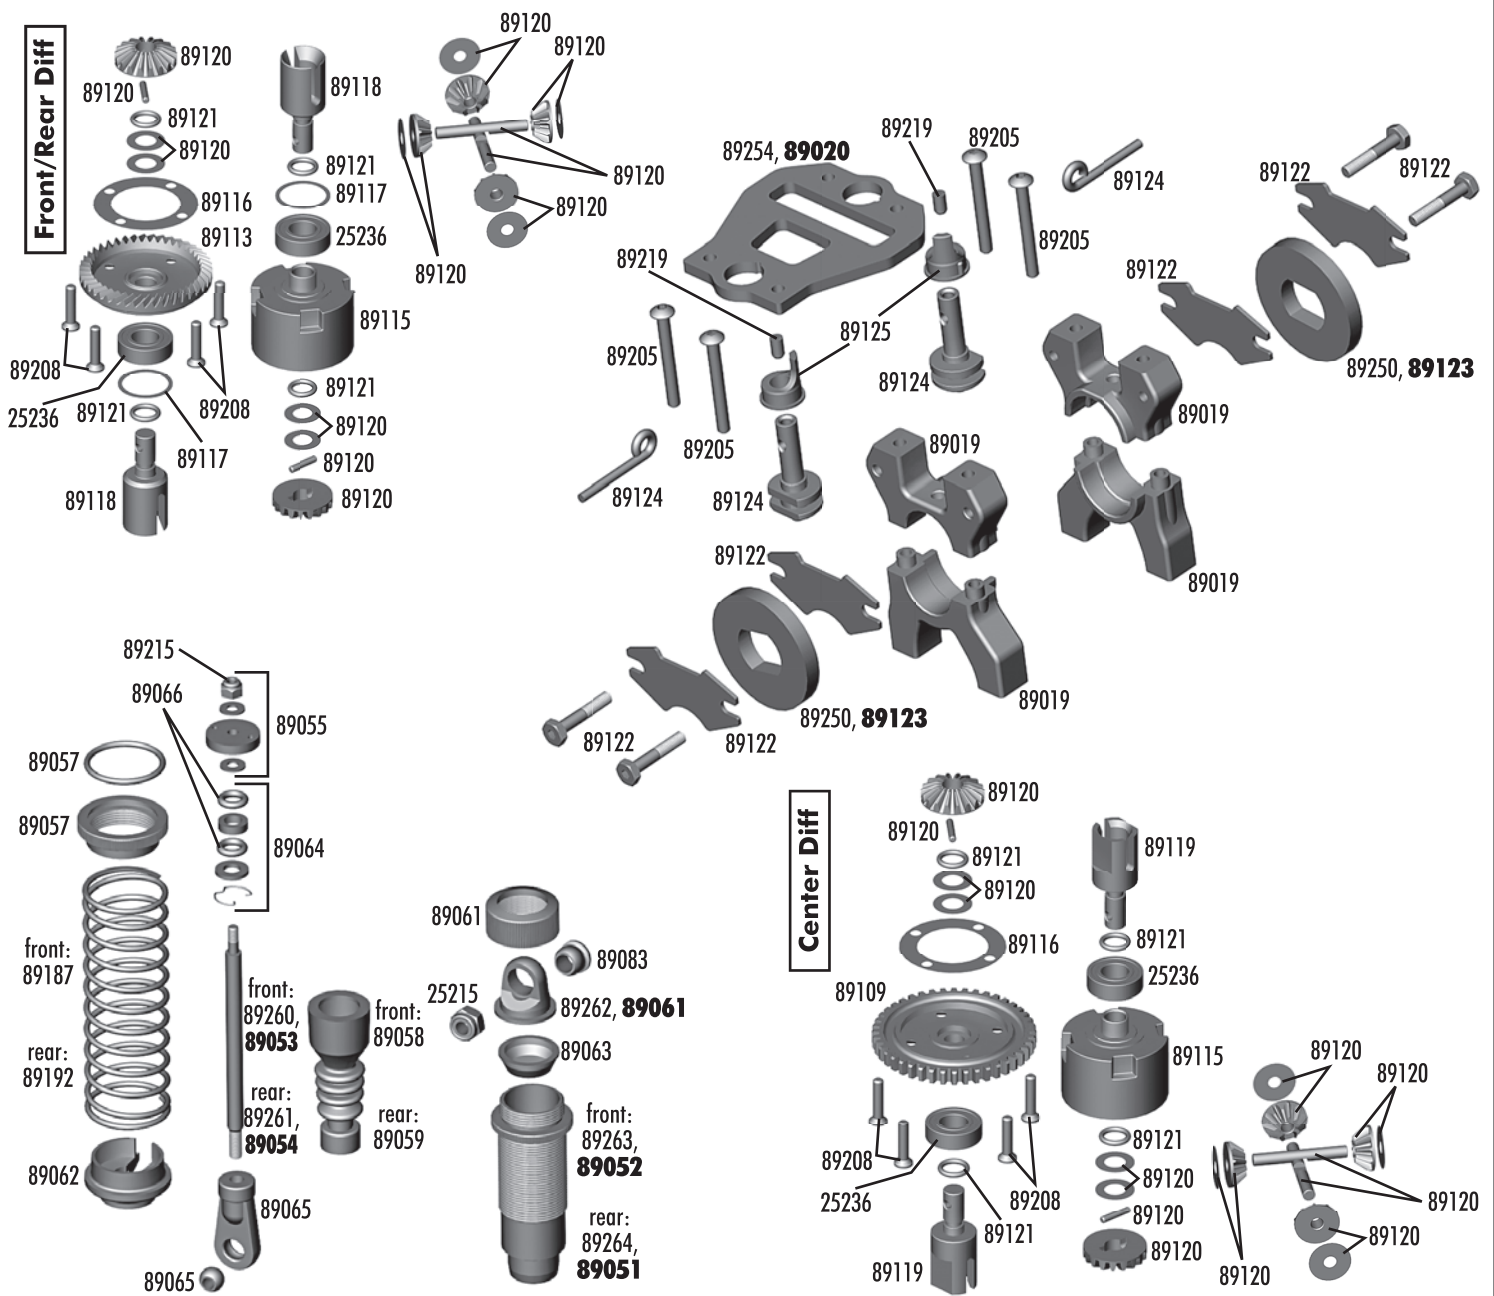

:: Exploded View - Diffs / Center Bulkhead / Shocks

Bold denotes Factory Team upgrade part

Part #	Description	Qty
25236	8x16x5 Bearing	2
89019	Center Bulkhead	1
89020	Center Bulkhead Top Plate	1
89109	Spur Gear, 44 tooth, includes diff gasket (kit)	1
89113	Diff Ring Gear, includes diff gasket	1
89115	Diff Housing	1
89116	Diff Gasket	4
89117	Diff Shims	8
89118	Diff Outdrives	2
89119	Center Diff Outdrives	2
89120	Diff Sun/Planet Gears, includes washers and pins	Set
89121	Diff O-Rings, big and small	Set
89122	Brake Pads, includes bolts	2
89123	Brake Disc	2
89124	Brake Cams/Lever	2
89125	Brake Cam Bushing	2
89205	3x26mm BHCS	10
89208	3x14mm FHCS	10
89219	3x5mm Setscrew	10

Part #	Description	Qty
25215	M3 Locknut	20
89051	Threaded Rear Shock Body, includes threaded shock collar and collar o-ring	Pr.
89052	Threaded Front Shock Body, includes threaded shock collar and collar o-ring	Pr.
89053	Front Shock Shaft, gold, 29mm	2
89054	Rear Shock Shaft, gold, 38mm	2
89055	Shock Piston Set, includes 14, 15, 16	Set
89057	Threaded Shock Collars & O-Rings	2
89058	Shock Boots, front	4
89059	Shock Boots, rear	4
89061	Shock Caps & Retainers	Set
89062	Shock Spring Cup	4
89063	Shock Bladders	8
89064	Shock Rebuild Kit, for 4 shocks	Set
89065	Shock Rod Ends, includes ends and balls	Set
89066	Shock O-Rings	8
89083	Shock Bushings	4
89187	Front Springs, 70 rate (kit)	Pr.
89192	Rear Springs, 59 rate (kit)	Pr.
89215	Shock Piston Locknut	10