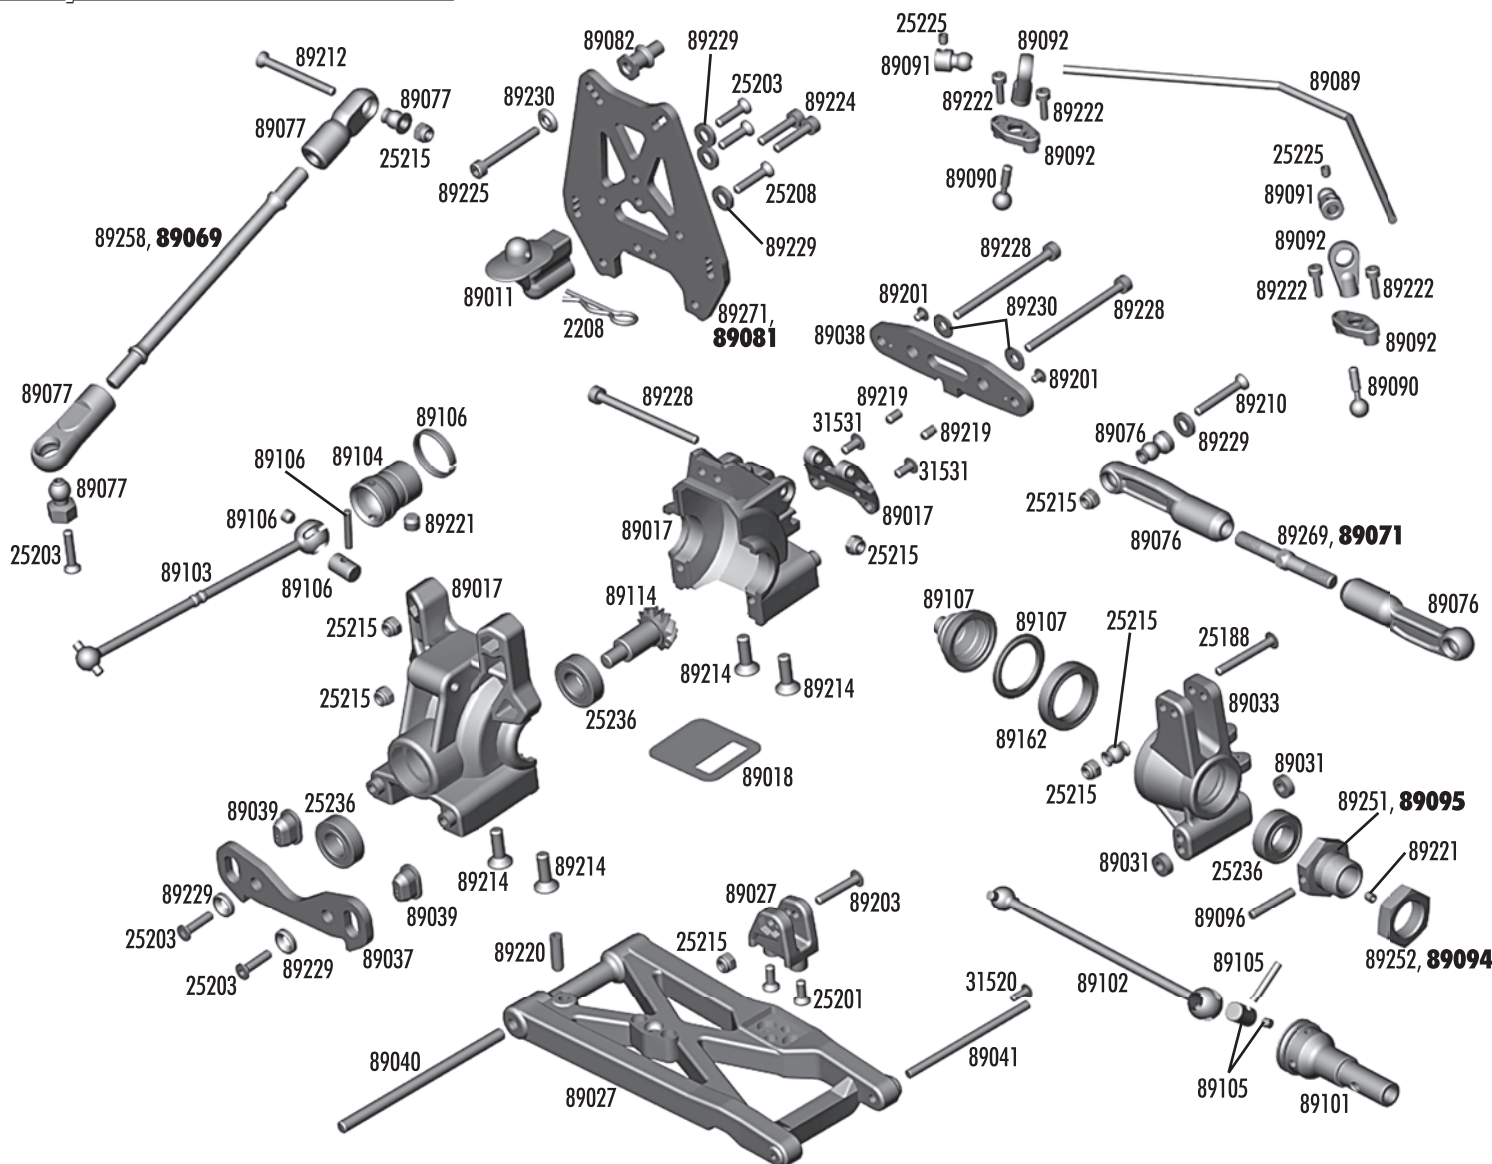

:: Exploded View - Rear End

Bold denotes Factory Team upgrade part

Part #	Description	Qty
2208	Large Hood Pins	6
25188	3x20mm BHCS	20
25201	3x8mm FHCS	20
25203	3x12mm FHCS	20
25215	M3 Locknut	20
25225	3x3mm Setscrew	20
25236	8x16x5 Bearings	2
31520	2.5x6mm BHCS	6
31531	3x6mm BHCS	6
89011	Body Mounts, includes front & rear	Set
89017	FR/RR Gearbox	Set
89018	Gearbox Gasket	4
89027	Lower Arms w/Shock Risers, rear	Set
89031	Caster/Hub Spacers	Set
89033	Hub Carrier	Pr.
89037	Arm Mount C	1
89038	Arm Mount D	1
89039	Hinge Pin Bushings, includes 1 dot, 2 dot & 3 dot	Set
89040	Inner Hinge Pins	Set
89041	Outer Hinge Pins	Set
89069	Chassis Brace Set, rear	Set
89071	Turnbuckles, 5mm	Pr.
89076	Camber Rod Ends	Set
89077	Chassis Brace Rod Ends	Set
89081	Shock Tower, rear	1
89082	Shock Standoffs	4
89089	Anti-Roll Bar, 2.8mm	1
89090	Anti-Roll Bar Ball Joint	4

Part #	Description	Qty
89091	Anti-Roll Bar Socket Joint	Set
89092	Anti-Roll Bar Pivot Retainers/Eyelets	Set
89094	Wheel Hex Nuts	2
89095	Wheel Hex	2
89096	Wheel Hex Pins	4
89101	CVA Axle, rear	2
89102	CVA Bone, front/rear	2
89103	CVA Bone, center	2
89104	CVA Input Shaft U-Joint, center	2
89105	CVA Rebuild Kit, front/rear	Set
89106	CVA Rebuild Kit, center	Set
89107	CVA Bearing Shield/Boot, rear	2
89114	Diff Pinion Gear	1
89162	15x21x4 Bearing	2
89201	2.5x3mm BHCS	10
89203	3x16mm BHCS	10
89210	3x20mm FHCS	10
89212	3x30mm FHCS	10
89214	4x12mm FHCS	10
89219	3x5mm Setscrew	10
89220	4x12mm Setscrew	10
89221	5x4mm Setscrew	10
89222	2.5x8mm SHCS	10
89224	3x16mm SHCS	10
89225	3x24mm SHCS	10
89228	3x40mm SHCS	10
89229	Blue Countersunk Washers	10
89230	Silver Cone Washers	10