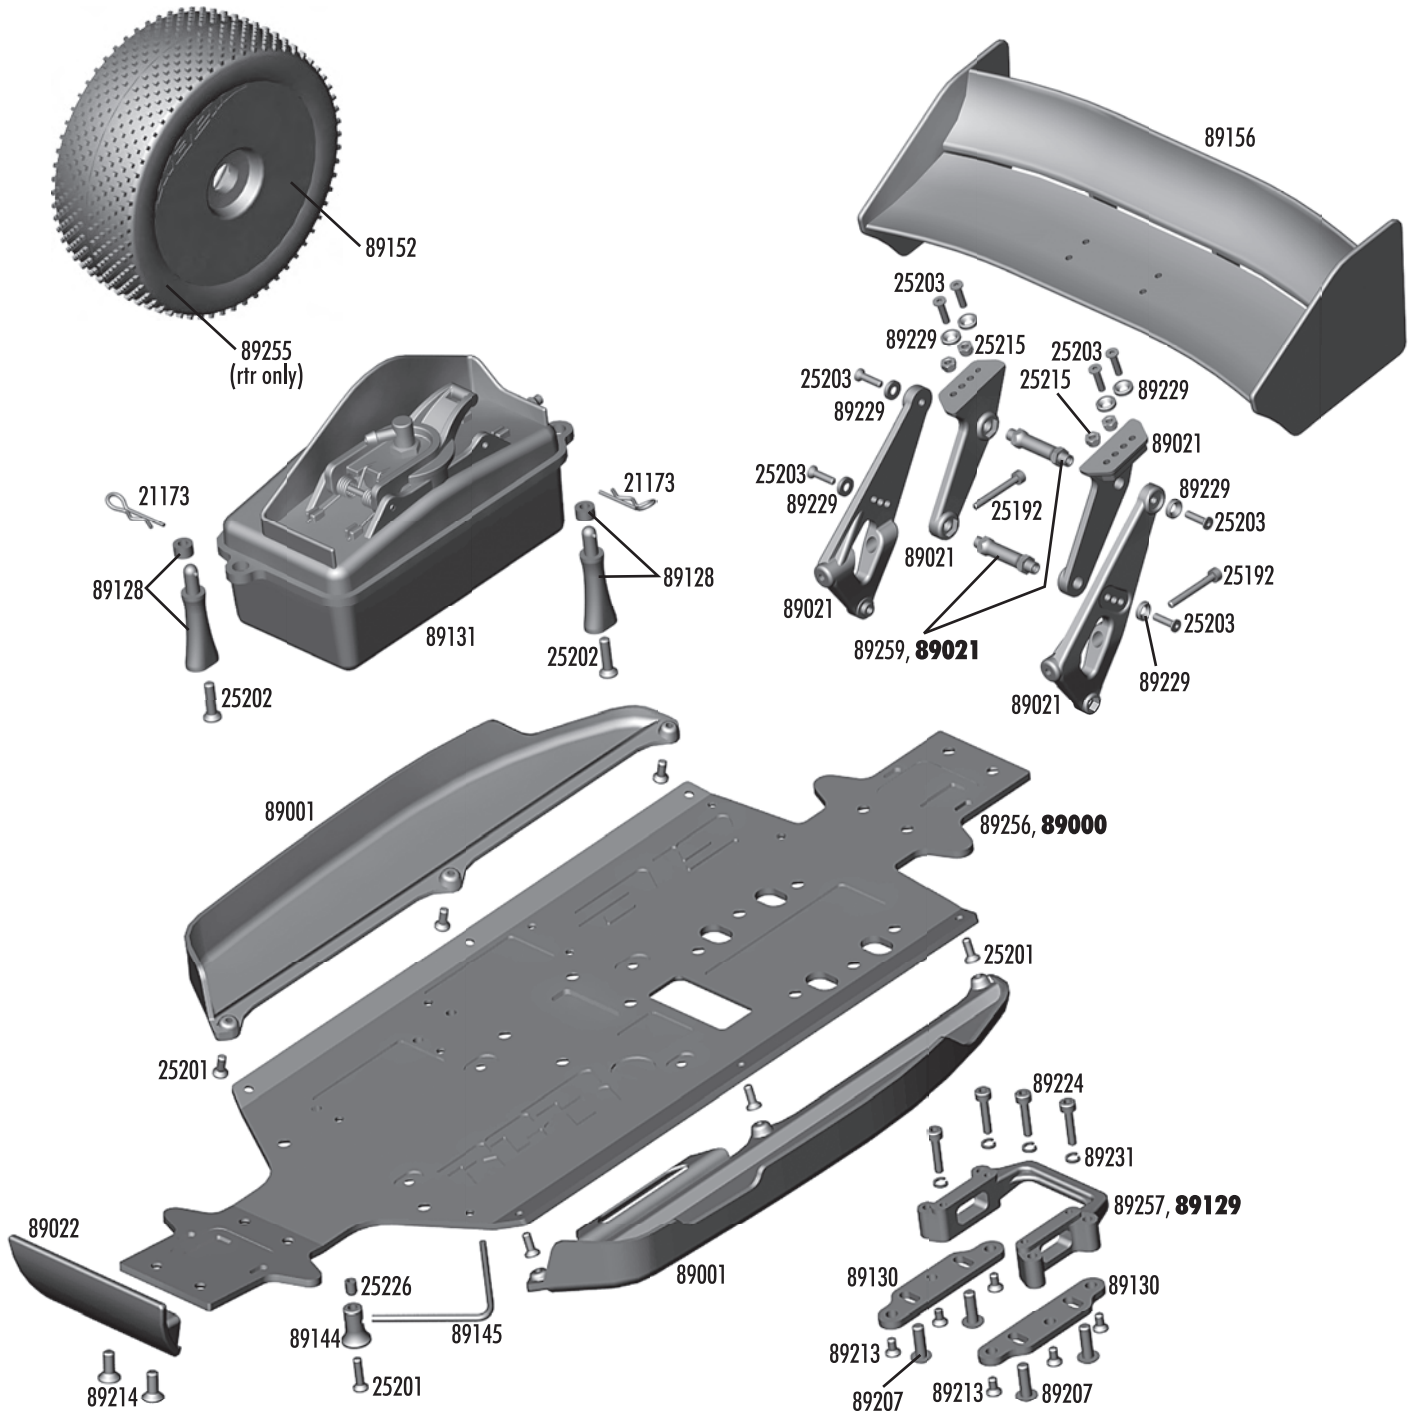

:: Exploded View - Fuel Tank, Chassis & Wing

Bold denotes Factory Team upgrade part

Part #	Description	Qty
21173	Body Clips, small	12
25192	3x10mm SHCS	20
25201	3x8mm FHCS	20
25202	3x10mm FHCS	20
25203	3x12mm FHCS	20
25215	M3 Locknut	20
25226	4x5mm Setscrew	20
89000	Chassis	1
89001	Side Guard, includes left & right	Pr.
89021	Wing Mount, includes mounts, angle plates & standoffs	Set
89022	Front Bumper	1
89128	Fuel Tank Mount, includes mounts, tubing & clips	Set
89129	Engine Mount	1
89130	Engine Mount Plates	2

Part #	Description	Qty
89131	Fuel Tank	1
89144	Pipe Mount	1
89145	Pipe Mount Wire	1
89152	RC8 Wheels, white	Pr.
89153	RC8 Wheels, yellow	Pr.
89154	Wing, white	1
89155	Wing, yellow	1
89156	Wing, black	1
89207	4x12mm BHCS	10
89213	4x6mm FHCS	10
89214	4x12mm FHCS	10
89224	3x16mm SHCS	10
89229	Blue Countersunk Washers	10
89231	3mm Lock Washer	10
89255	Pre-Glued Wheels/Tires (RTR)	Pr.