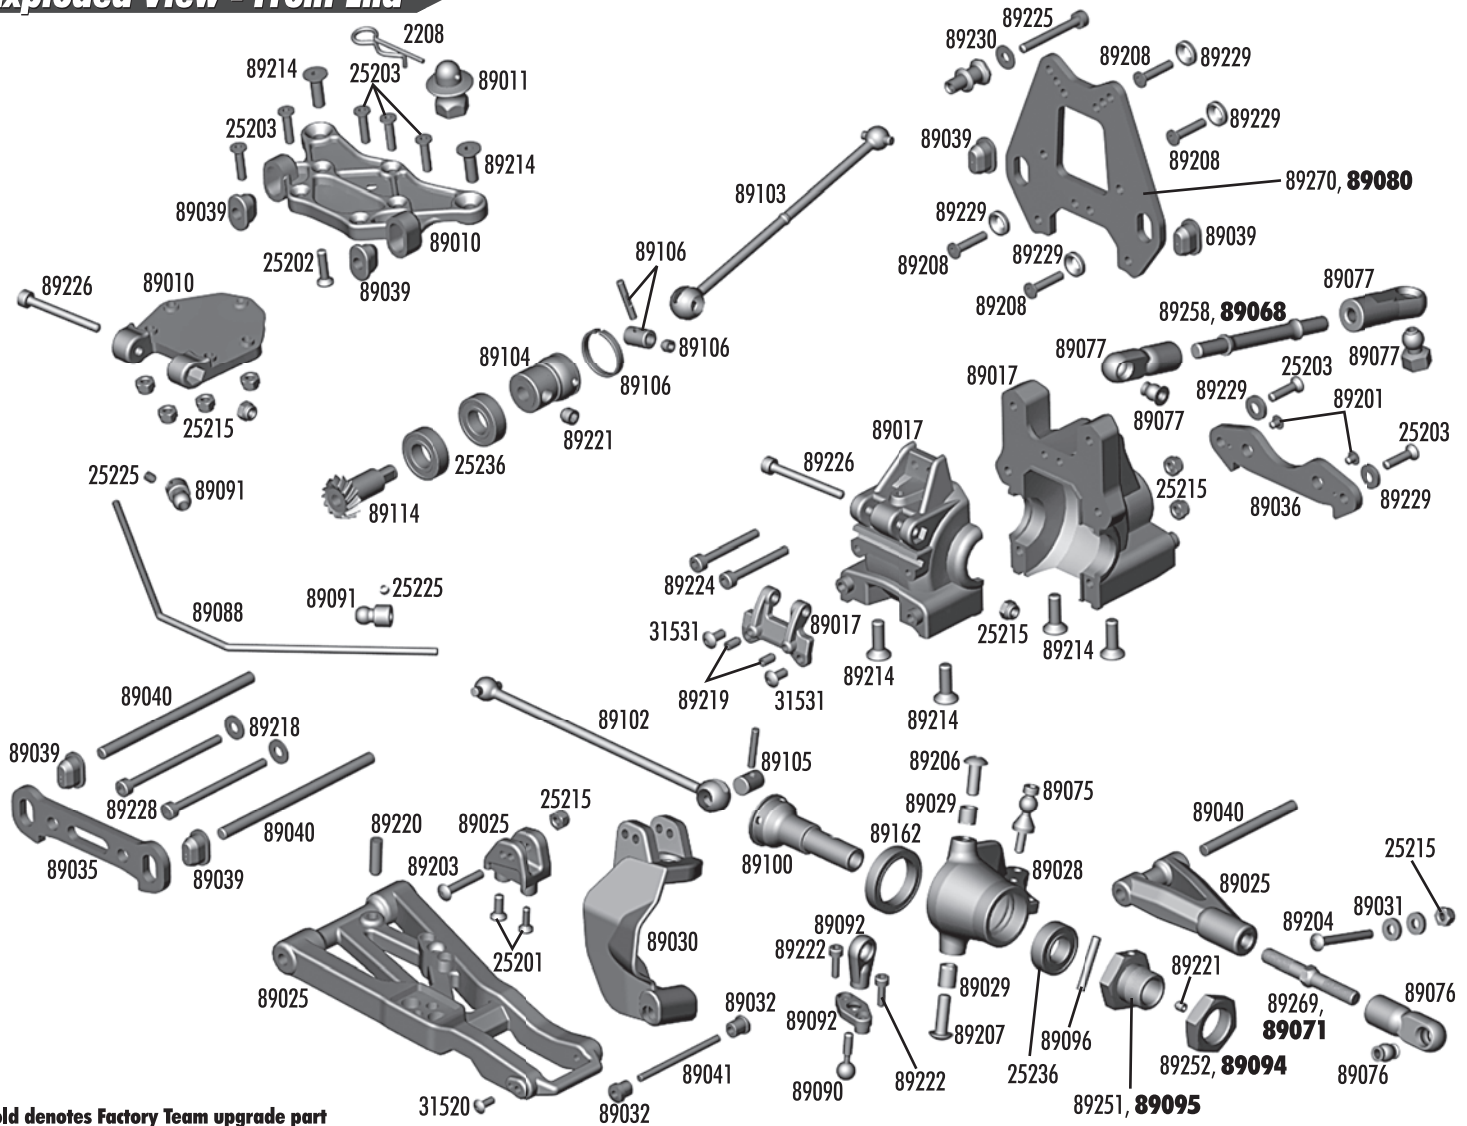

:: Exploded View - Front End

Bold denotes Factory Team upgrade part

Part #	Description	Qty
25201	M3x8 FHCS	20
25202	M3x10 FHCS	20
25203	M3x12 FHCS	20
25215	M3 Locknut	20
25225	M3x3 Set Screw	20
25236	3x16x5 Bearing	2
31520	M2.5x6 BHCS	6
31531	M3x6 BHCS	6
89010	Top Plate, upper and lower	Set
89011	Body Mounts, front and rear	Set
89017	Gearbox, front/rear inboard, swaybar mount, diff gasket	Set
89025	Suspension Arms, front, upper/lower, shock risers	Pr.
89028	Steering Blocks, left/right	Set
89029	Steering Block Bushings, top/bottom with screws	Set
89030	Caster Blocks, 16 degree	Pr.
89031	Caster/Hub Spacers	Set
89032	Caster Angle Bushings, 14/16/18 degrees	Set
89035	Arm Mount A	1
89036	Arm Mount B	1
89039	Hinge Pin Bushings, 1/2/3 dot	Set
89040	Inner Hinge Pins, front, upper/lower	Set
89041	Outer Hinge Pins, front/rear	Set
89068	Chassis Brace Set, front	Set
89071	Camber Turnbuckles, 5mm/38mm	2
89075	Steering Ballstuds	4
89076	Camber Rod Ends, eyelets and ball joints	Set
89077	Chassis Brace Rod Ends, eyelets and ball joints	Set
89080	Shock Tower	1
89082	Shock Standoffs	4
89088	Anti-Roll Bar, 2.5mm, silver	1
89090	Anti-Roll Bar Ball Joint	4

Part #	Description	Qty
89091	Anti-Roll Bar Socket Joint	Set
89092	Anti-Roll Bar Pivot Retainers/Eyelets	Set
89094	Wheel Hex Nuts, blue	2
89095	Wheel Hex, blue, includes axle pins	2
89096	Wheel Hex Pins	4
89100	CVA Axle, front	2
89102	CVA Bone, front/rear	2
89103	CVA Bone, center	2
89104	CVA Input Shaft U-Joint, center	2
89105	CVA Rebuild Kit, front/rear CVA	Set
89106	CVA Rebuild Kit, center CVA	Set
89114	Diff Pinion Gear	1
89162	15x21x4 Bearing	2
89201	2.5x3mm BHCS	10
89203	3x16mm BHCS	10
89204	3x24mm BHCS	10
89206	4x10mm BHCS	10
89207	4x12mm BHCS	10
89208	3x14mm FHCS	10
89214	4x12mm FHCS	10
89218	Washer	10
89219	3x5mm Set Screw	10
89220	4x12mm Set Screw	10
89221	5x4mm Setscrew	10
89222	2.5x8mm SHCS	10
89224	3x16mm SHCS	10
89226	3x26mm SHCS	10
89228	3x40mm SHCS	10
89229	Blue Countersunk Washer	10
89230	Silver Cone Washer	10