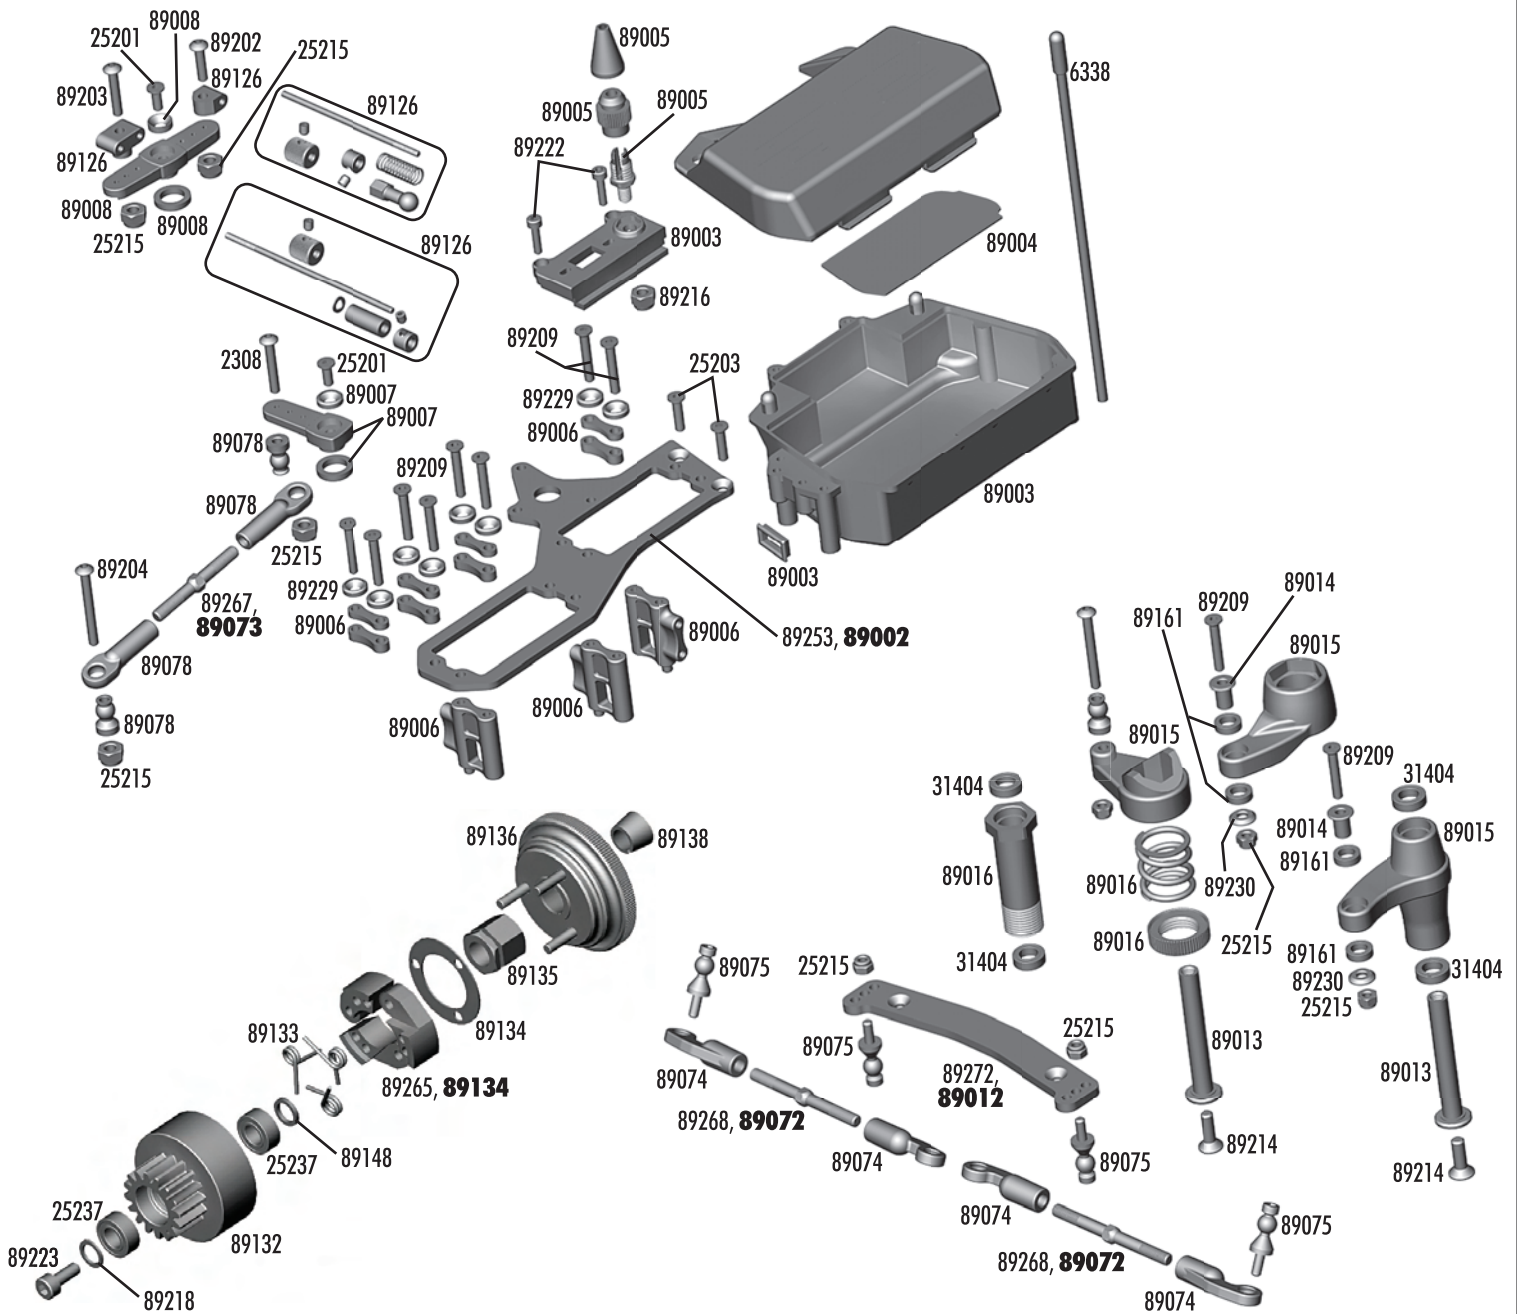

:: Exploded View - Radio Tray & Steering

Bold denotes Factory Team upgrade part

Part #	Description	Qty
2308	3x18mm BHCS	6
6338	Antenna Tube, 12", black	1
25201	3x8mm FHCS	20
25203	3x12mm FHCS	20
25215	M3 Locknut	20
25237	5x10x4 Bearing	2
31404	6x10mm Bearing	2
89002	Radio Tray, carbon fiber	1
89003	Receiver/Battery Box, includes foam pads	Set
89004	Receiver Box Pads, includes 1 top & 1 bottom	Set
89005	Antenna Mount	Set
89006	Servo Mounts/Spacers	Set
89007	Steering Servo Horns, includes horn rings	Set
89008	Throttle Servo Horns, includes horn rings	Set
89012	Steering Rack, carbon fiber	1
89013	Steering Post	2
89014	Steering Rack Post	2
89015	Bellcranks & Servo Servo Plastic	Set
89016	Servo Saver Spring, Bolt and Retainer	Set
89072	Steering Turnbuckles, 4mm/42mm	2
89073	Servo Turnbuckle, 4mm/32mm	1
89074	Steering Rod Ends	4

Part #	Description	Qty
89075	Steering Ballstuds	4
89078	Servo Link Rod Ends, includes eyelets and ball joints	Set
89126	Brake/Throttle Linkage	Set
89132	Clutch Bell 16T	1
89133	1.0mm Clutch Spring	3
89134	Clutch Shoes & Shim	Set
89135	Clutch Nut	1
89136	Flywheel, hard anodized	1
89138	Flywheel Collet	1
89148	Clutch Bell Shim Set	Set
89161	Steering Bearing Set	Set
89202	3x12mm BHCS	10
89203	3x16mm BHCS	10
89204	3x24mm BHCS	10
89209	3x18mm FHCS	10
89214	4x12mm FHCS	10
89216	M4 Locknut	10
89218	Washer	10
89222	2.5x8mm SHCS	10
89223	3x8mm SHCS	10
89229	Blue Countersunk Washers	10
89230	Silver Cone Washers	10