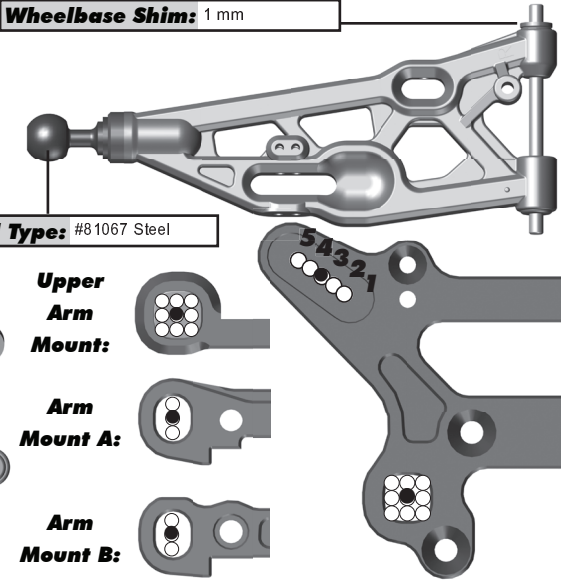

Front Suspension:

RESET

Ride Height: 39 mm

Camber: N/A

Toe: Tierod Gap = 61.5 mm

Anti-Roll Bar

Size: 2.3 mm (Black)

Gap: 3 mm

Ackerman

Notes: #81063 RC8B3
Steering Block Arms, +2 Deg

Drive Shaft: CVAs: Universals:

Chassis Brace: Short: Long:

Hex: #81319 RC8T3 Wheel Hexes, +11.5 mm Offset

Notes: #81417 FT Graphite Arm Stiffeners, front upper
#81416 FT Graphite Arm Stiffeners, front lower

Rear Suspension:

Ride Height: 39 mm

Camber: Tierod Gap = 55.25 mm

Anti-Roll Bar

Size: 2.7 mm (Blue)

Gap: 0 mm (Ball Reversed)

Drive Shaft: CVAs: Universals:

Chassis Brace: Short: Long:

Wing Height: High: Low:

Gap to Tower: Kit

Weight:

Total Vehicle Weight: N/A

Notes:

Vehicle Comments:

Notes: #81382 FT Aluminum Cross Pins; #1367 FT 20mm Servo Horn;