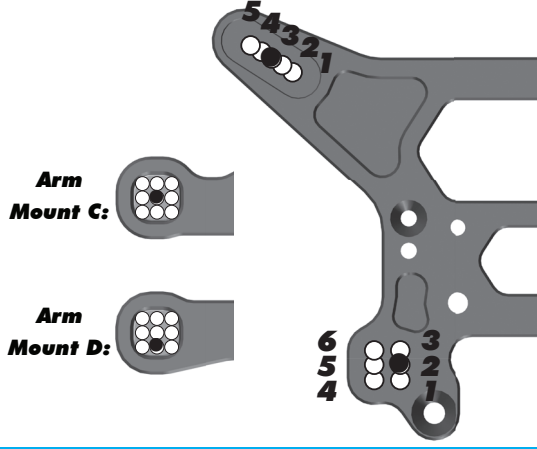

Front Suspension:

RESET

Ride Height: 39 mm

Camber: N/A

Toe: Tierod Gap = 61.5 mm

Anti-Roll Bar

Size: 2.3 mm (Black)

Gap: 3 mm

Ackerman

Notes: #81063 RC8B3
Steering Block Arms, +2 Deg

Drive Shaft: CVAs: Universals:

Chassis Brace: Short: Long:

Hex: #81319 RC8T3 Wheel Hexes, +11.5 mm Offset

Notes: #81417 FT Graphite Arm Stiffeners, front upper
#81416 FT Graphite Arm Stiffeners, front lower

Rear Suspension:

Ride Height: 39 mm

Camber: Tierod Gap = 55.25 mm

Anti-Roll Bar

Size: 2.7 mm (Blue)

Gap: 0 mm (Ball Reversed)

Drive Shaft: CVAs: Universals:

Chassis Brace: Short: Long:

Hex: #81319 RC8T3 Wheel Hexes, +11.5 mm Offset

Notes: #81415 FT Graphite Arm Stiffeners, rear lower
#81077 FT Aluminum Rear Hubs (Middle Position)

Electronics:

Radio: Sanwa M17

Servo: #27107 Reedy RT2707A