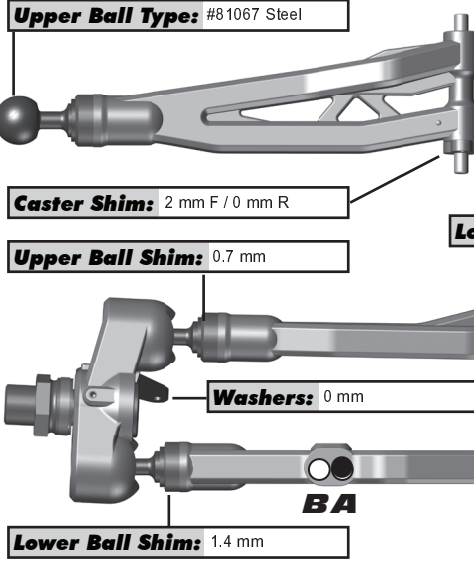

Front Suspension:

RESET

Ride Height: 39 mm

Camber: N/A

Toe: Tierod Gap = 61.5 mm

Anti-Roll Bar

Size: 2.3 mm (Black)

Gap: 3 mm

Ackerman

Notes: #81063 RC8B3
Steering Block Arms, +2 Deg

Drive Shaft: CVAs: Universals:

Chassis Brace: Short: Long:

Hex: #81319 RC8T3 Wheel Hexes, +11.5 mm Offset

Notes: #81417 FT Graphite Arm Stiffeners, front upper
#81416 FT Graphite Arm Stiffeners, front lower

Rear Suspension:

Ride Height: 39 mm

Camber: Tierod Gap = 55.25 mm

Anti-Roll Bar

Size: 2.7 mm (Blue)

Gap: 0 mm (Ball Reversed)

Drive Shaft: CVAs: Universals:

Chassis Brace: Short: Long:

Wing Height: High: Low:

Gap to Tower: Kit

Weight:

Total Vehicle Weight: N/A

Notes:

Vehicle Comments:

Notes: #81382 FT Aluminum Cross Pins; #1367 FT 20mm Servo Horn;