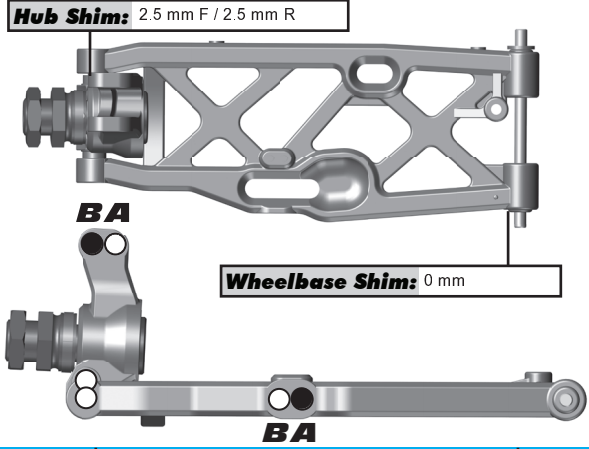

Rear Suspension:

Ride Height: 39 mm

Camber: Tierod Gap = 55.25 mm

Anti-Roll Bar

Size: 2.7 mm (Blue)

Gap: 0 mm (Ball Reversed)

Drive Shaft: CVAs: ☒ Universals: ☐

Chassis Brace: Short: ☐ Long: ☒

Hex: #81319 RC8T3 Wheel Hexes, +11.5 mm Offset

Notes: #81415 FT Graphite Arm Stiffeners, rear lower
#81077 FT Aluminum Rear Hubs (Middle Position)