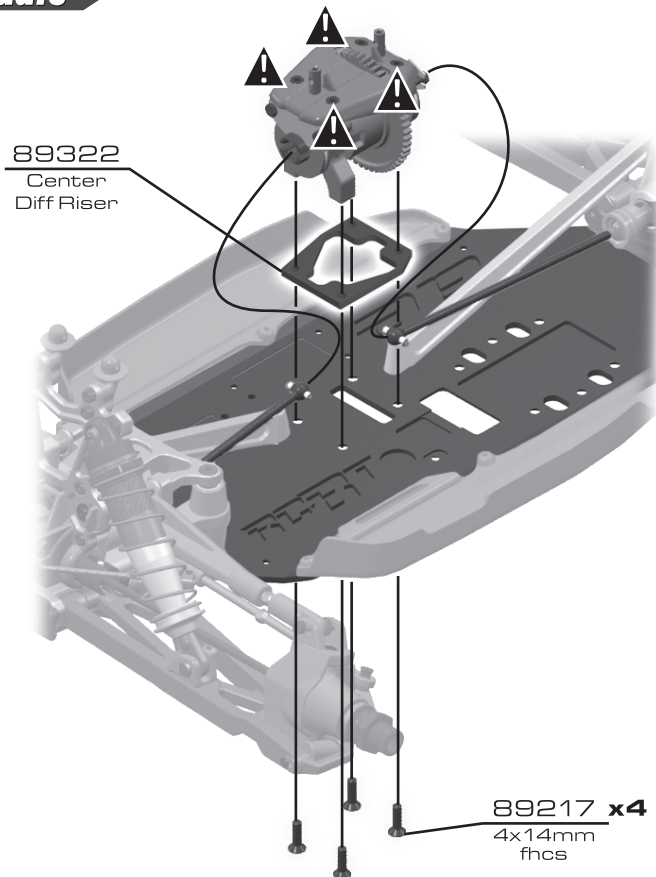

RC8T Center Diff Riser Supplement

:: Page 4 and 19 Assembly Update

The Center Diff Riser plate has been updated! Pictured are the steps in your manual that have been updated to use the new center diff riser (#89502).

The front and rear chassis braces will be installed directly to the chassis as shown.

:: Page 20 Assembly Update

*tighten all screws
after bottom screws
have been installed!