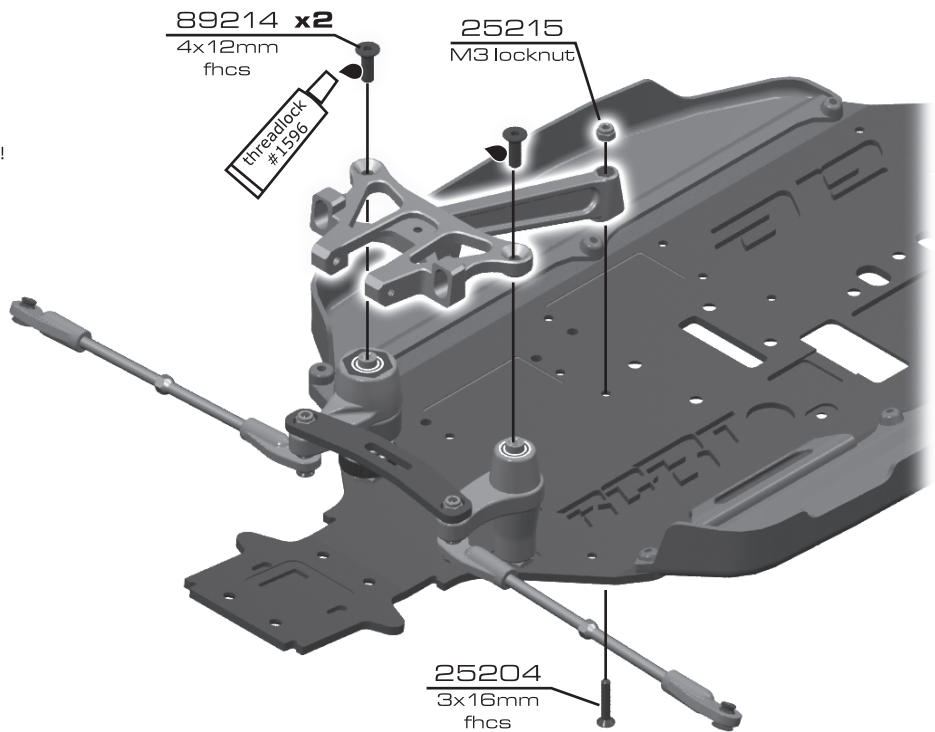

RC8T Center Diff Riser Supplement

:: Page 4 and 19 Assembly Update

The Center Diff Riser plate has been updated! Pictured are the steps in your manual that have been updated to use the new center diff riser (#89502).

The front and rear chassis braces will be installed directly to the chassis as shown.

:: Page 20 Assembly Update

*tighten all screws
after bottom screws
have been installed!