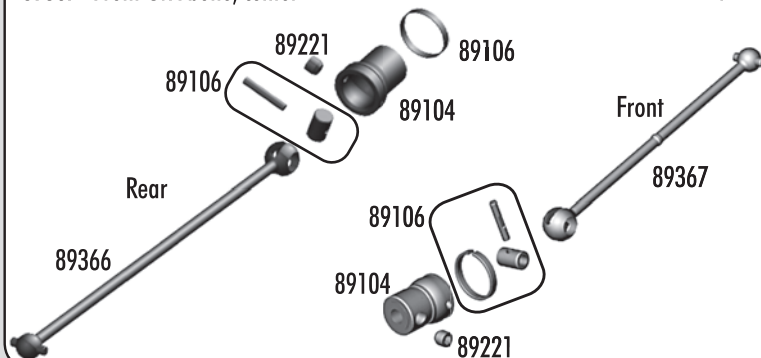

Center CVA's

89104	CVA input cup, center	2
89106	CVA rebuild kit, center (includes: coupler, pin, retainer, setecrew)	Set
89221	5x4mm setecrew	10
89366	Rear CVA bone, center	1
89367	Front CVA bone, center	1