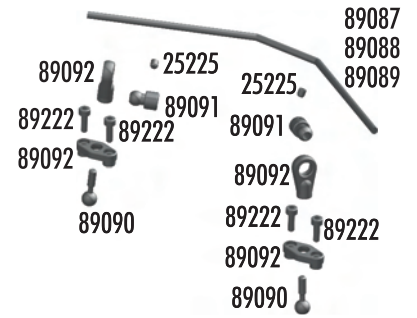

89107	Rear CVA bearing shield/boot	Set
89162	15x21x4 bearing	2
89219	3x5mm setscrew	10
89221	5x4mm setscrew	10
89252	Wheel hex nuts silver (RTR)	2
89311	Rear arms	Pr.
89316	Shock riser set with pins	Set
89317	Droop screws	2
89330	Wheel hex adapters-blue	4
89331	Hex adapter clips	Set
89365	RR CVA set (includes: axle, bone, coupler, pin, setscrew)	Set
89366	FR/RR CVA bone set	2

Clutch

25237	5x10x4 bearing	2
89133	1.0mm clutch spring	3
89134	Clutch shoes and shim	Set
89135	Clutch nut	1
89136	Flywheel, hard anodized	1
89137	Clutch shims	4
89138	Flywheel collet	1
89148	Clutch bell shim set	Set
89157	0.9 clutch springs	3
89158	1.1 clutch springs	3
89159	Short clutch nut	1
89218	3x8mm Washer	10
89223	3x8mm SHCS	10
89265	Fiber clutch shoes (RTR)	3
89375	14T clutchbell (RTR)	1
89376	13T clutchbell	1

Fuel Tank

21173	Body clips, small	12
25202	3x10mm FHCS	20
89128	Fuel tank mount, includes mounts, tubing, and clips	Set
89324	Fuel tank	1
89325	Fuel line clips and screws	Set
89326	2x4mm FHPS	10

Wing

25192	3x20mm SHCS	20
25203	3x12mm FHCS	20
25215	M3 locknut	20
89021	Wing mount, includes mounts, angle plates, and standoffs	Set
89154	Wing, white	1
89155	Wing, yellow	1
89156	Wing, black	1
89229	Blue countersunk washers (FT)	10

Anti-Roll Bars

25225	3x3mm setscrew	20
89086	Anti-roll bar set	Set
89087	Anti-roll bar 2.2mm - black	1
89088	Anti-roll bar 2.5mm - silver (kit)	1
89089	Anti-roll bar 2.8mm - gold (kit)	1
89090	Anti-roll bar ball joint	4
89091	Anti-roll bar socket joint	Set
89092	Anti-roll bar pivot retainers/eyelets	Set
89093	Anti-roll bar 3.0mm - black	1
89222	2.5x8mm SHCS	10