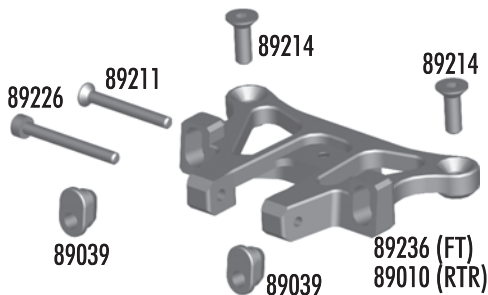

Center Diff

25236	8x16x5 Bearings	2
89115	Diff housing	1
89116	Diff gasket	4
89119	Center diff outdrives	2
89120	Diff sun/planet gears, includes washers and pins	Set
89121	Diff 0-rings, big and small	Set
89208	3x14mm FHCS	10
89372	Spur gear 50T, includes diff gasket	1
89373	Spur gear 52T, includes diff gasket	1
89374	Spur gear 54T, includes diff gasket (kit)	1

Top Plate

25203	3x12mm FHCS	20
25215	M3 locknut	20
89010	Top Plate, upper and lower (RTR)	Set
89039	Hinge pin bushings, 1/2/3 dot	Set
89211	3x26mm FHCS	10
89214	4x12mm FHCS	10
89226	3x26mm SHCS	10
89234	Blue aluminum top plate	1
89236	Aluminum top plate (FT)	1