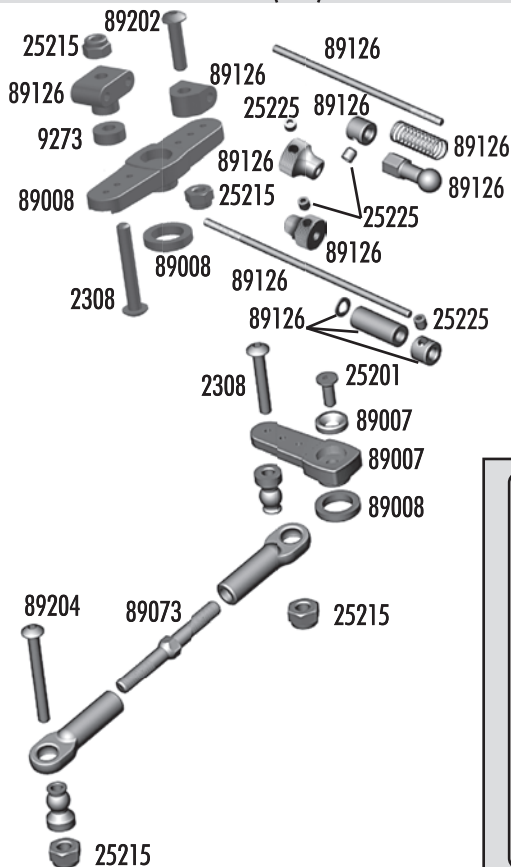

89204	3x24mm BHCS	10
89206	4x10mm BHCS	10
89207	4x12mm BHCS	10
89219	3x5mm setscrew	10
89221	5x4mm setscrew	10
89252	Wheel hex nut silver (RTR)	2
89269	38mm steel turnbuckle (RTR)	2
89310	RC8T Front arms	Pr.
89316	Shock riser set with pins	Set
89317	RC8T Droop screws	8
89330	Wheel hex adapters	2
89331	Hex adapter clips	4
89364	RC8T FR CVA set (includes: axle, bone, coupler, pin, setscrew)	Set
89366	FR/RR Center CVA bones set	Set

Center Bulkhead

89019 Center bulkhead	1
89122 Brake pads	2
89123 Brake discs (FT)	2
89205 3x26mm BHCS	10
89217 4x14mm FHCS	10
89219 3x5mm setcrew	10
89250 Fiber brake discs (RTR)	2
89318 Brake cams and levers	Set
89323 Center bulkhead top plate	1

Throttle / Brake Linkage

2308	3x18mm BHCS	6
9273	brake cam spacer	2
25201	3x8mm FHCS	20
25215	M3 locknut	20
25225	3x3mm setscrew	20
89007	Steering servo horns	Set
89008	Throttle servo horns	Set
89073	4mm ti turnbuckle (FT)	1
89126	Brake/throttle linkage	Set
89202	3x12mm BHCS	10
89204	3x24mm BHCS	10
89387	4mm steel turnbuckle (RTR)	1