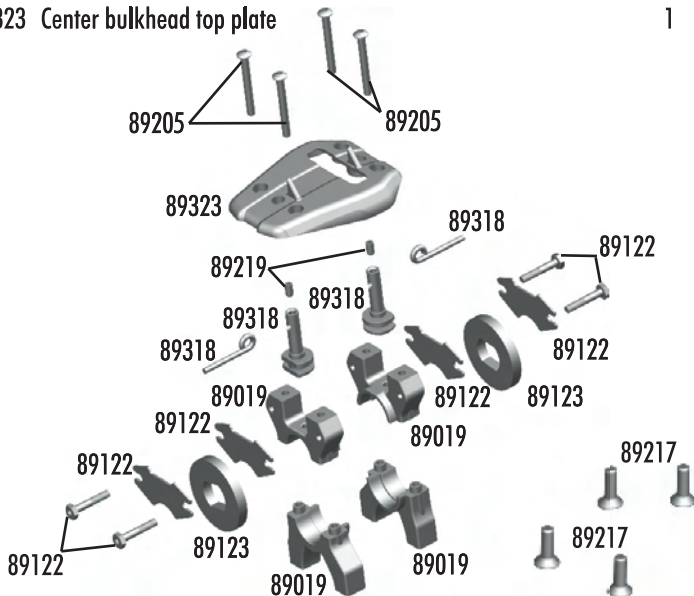

Center Bulkhead

89019 Center bulkhead	1
89122 Brake pads	2
89123 Brake discs (FT)	2
89205 3x26mm BHCS	10
89217 4x14mm FHCS	10
89219 3x5mm setcrew	10
89250 Fiber brake discs (RTR)	2
89318 Brake cams and levers	Set
89323 Center bulkhead top plate	1