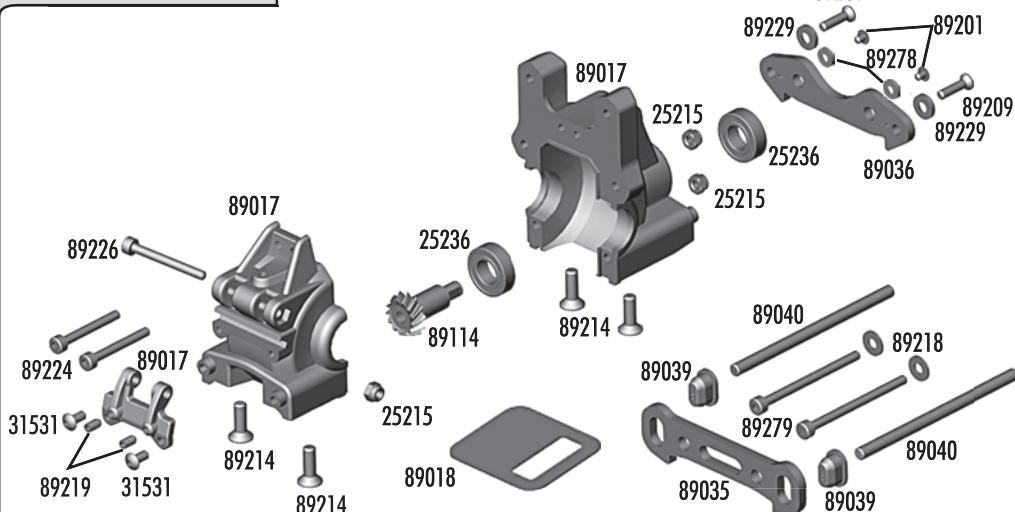

Front
Camber
89071

Front Gearbox

25215	M3 locknut	20
25236	8x16x5 bearings	2
31531	M3x6mm BHCS	10
89017	FR/RR gearbox	1
89018	Gearbox gasket	4
89035	Arm mount A	1
89036	Arm mount B	1
89039	Hinge pin bushings	Set
89040	Inner hinge pins	Set
89114	Diff pinion gear	1
89201	2.5x3mm BHCS	10
89209	3x18mm FHCS	10
89214	4x12mm FHCS	10
89218	3x8mm washer	10
89219	3x5mm setscrew	10
89224	3x16mm SHCS	10
89226	3x26mm SHCS	10
89229	Blue countersunk washer (FT)	10
89278	2.5mm washer	20
89279	3x45mm SHCS	10

Chassis Braces

89077	Chassis brace rod ends (FT)	Set
89320	Front chassis brace set (FT)	Set
89321	Rear chassis brace set (FT)	Set
89378	Aluminum chassis brace front	1
89379	Aluminum chassis brace rear	1
89451	RTR chassis Brace set	Set

89204	3x24mm BHCS	10
89206	4x10mm BHCS	10
89207	4x12mm BHCS	10
89219	3x5mm setscrew	10
89221	5x4mm setscrew	10
89252	Wheel hex nut silver (RTR)	2
89269	38mm steel turnbuckle (RTR)	2
89310	RC8T Front arms	Pr.
89316	Shock riser set with pins	Set
89317	RC8T Droop screws	8
89330	Wheel hex adapters	2
89331	Hex adapter clips	4
89364	RC8T FR CVA set (includes: axle, bone, coupler, pin, setscrew)	Set
89366	FR/RR Center CVA bones set	Set