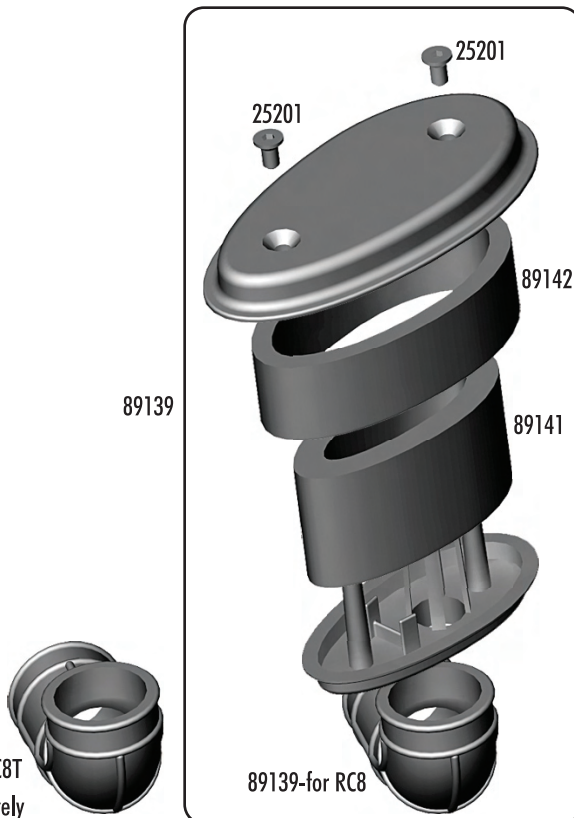

Air Filter

3719	6" nylon wire ties	2
7710	Pre-filter oil	1
25201	3x8mm FHCS	20
89139	RC8 Air filter cap and base	Set
89141	Air filter inner elements	Set
89142	Air filter outer elements	4
89319	RC8T tall air filter hose	1

89319-for RC8T
*sold separately

Engine

2357	Rear exhaust manifold spring	6
25094	Header spring	1
25352	28 Pro engine (RTR)	1
29002	Odonnell sport glow plug	1
89181	Muffler to header springs	3
89273	RTR tuned pipe	1
89274	RTR header	1
MC59	MC-59 glow plug	1