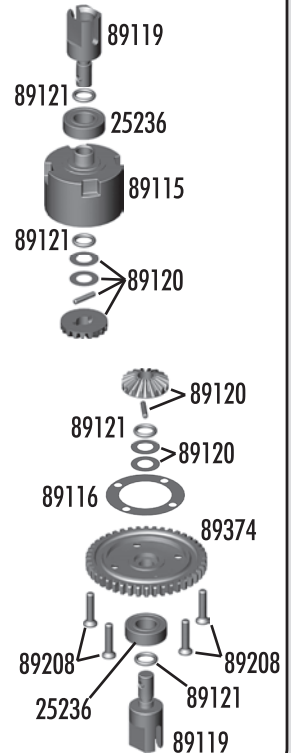

Center Diff

25236	8x16x5 Bearings	2
89115	Diff housing	1
89116	Diff gasket	4
89119	Center diff outdrives	2
89120	Diff sun/planet gears, includes washers and pins	Set
89121	Diff 0-rings, big and small	Set
89208	3x14mm FHCS	10
89372	Spur gear 50T, includes diff gasket	1
89373	Spur gear 52T, includes diff gasket	1
89374	Spur gear 54T, includes diff gasket (kit)	1