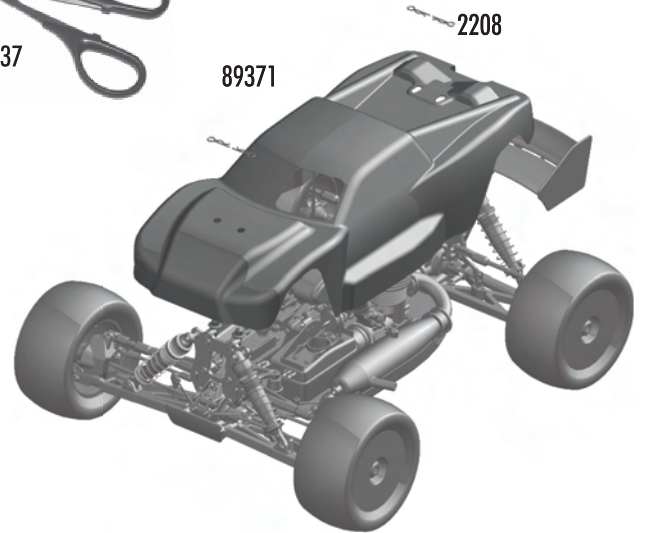

1737

89371

2208

Starting Equipment

1738	FT glow ignitor blue 110V	1
1750	FT starter box	1
7994	D-size glow ignitor	1
25261	Hex drive starter shaft	1
25262	Pro start starter	1
89439	Hex drive starter shaft XL (SC8)	1