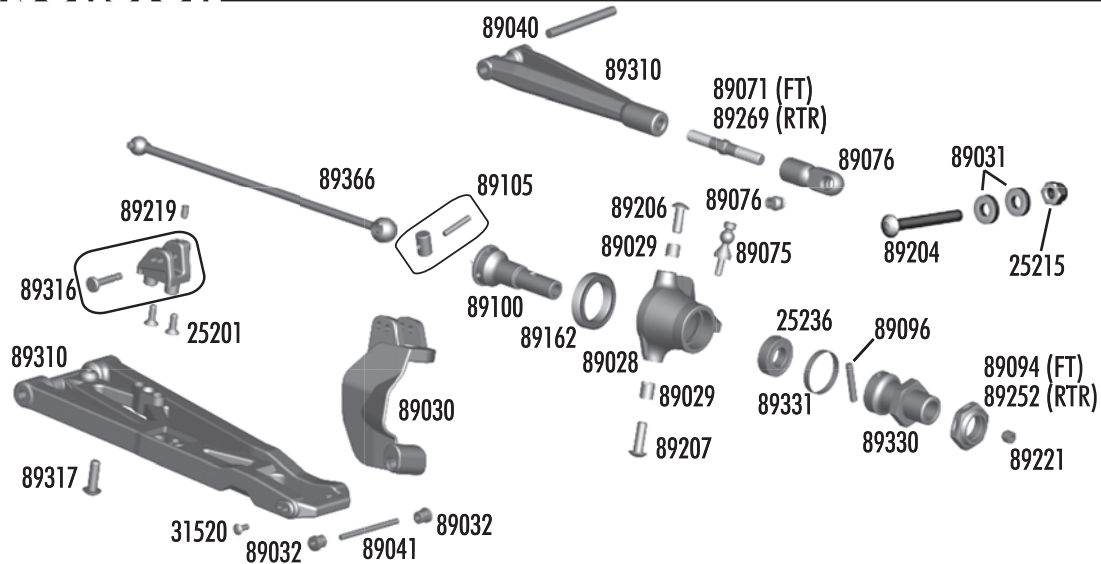

Front Suspension