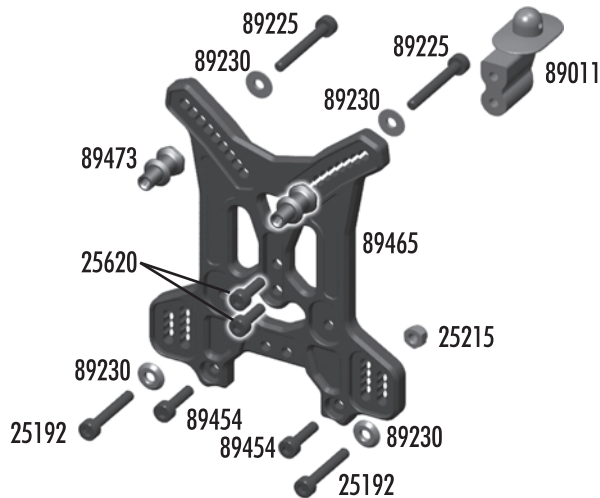

:: Rear Shock Tower

25192	3x20mm shcs	20
25215	M3 locknut	20
25620	3x10mm shcs	20
89011	RC8 body mounts, Set	1
89225	3x24mm shcs	10
89230	Silver cone washer	10
89454	3x12mm shcs	10
89465	RC8B aluminum rear shock tower	1
89473	RC8 steel shock standoffs	4