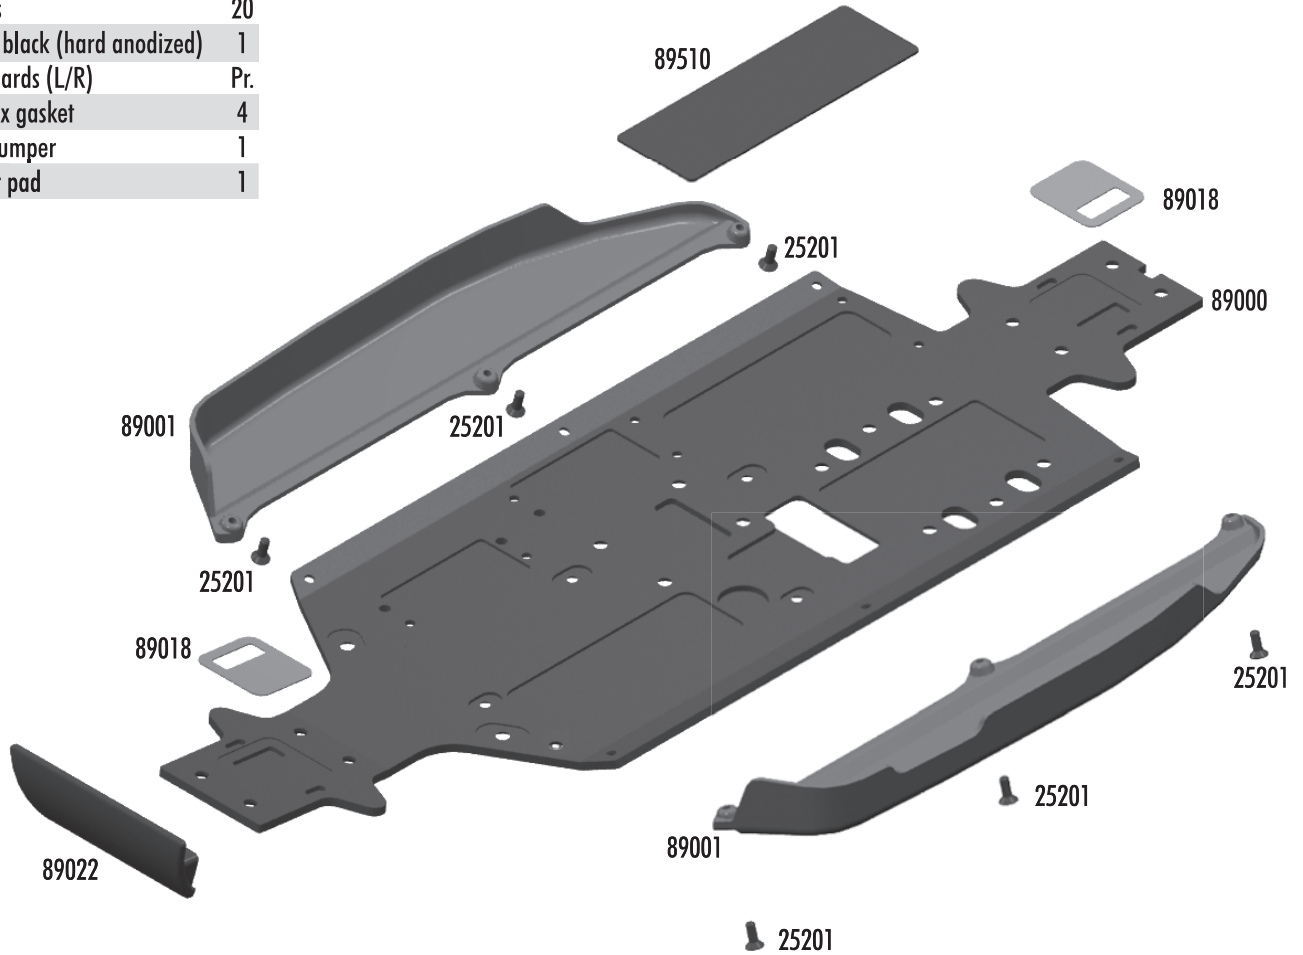

:: Chassis

25201	3x8mm fhcs	20
89000	RC8 chassis black (hard anodized)	1
89001	RC8 side guards (L/R)	Pr.
89018	RC8 gearbox gasket	4
89022	RC8 front bumper	1
89510	RC8e motor pad	1

:: Center Bulkhead

25223	4x3mm setscrew	20
31286	Aluminum ballstud washer, Set	1
89019	RC8 center bulkhead, Set	1
89214	4x12mm fhcs	10
89223	3x8mm shcs	10
89226	3x26mm shcs	10
89254	Center top plate	1
89454	3x12mm shcs	10
89501	RC8 e motor mount / bulkhead	1
89502	RC8 e center diff riser	1
89512	RC8 e 12t pinion	1
89513	RC8 e 13t pinion	1
89514	RC8 e 14t pinion	1
89515	RC8 e 15t pinion - Kit	1
89516	RC8 e 16t pinion	1
89517	RC8 e 17t pinion	1