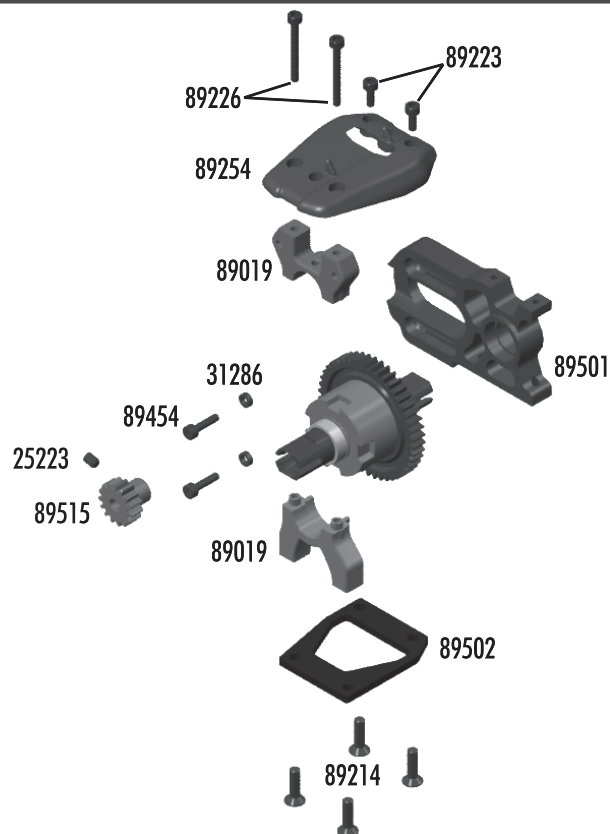

:: Chassis

25201	3x8mm fhcs	20
89000	RC8 chassis black (hard anodized)	1
89001	RC8 side guards (L/R)	Pr.
89018	RC8 gearbox gasket	4
89022	RC8 front bumper	1
89510	RC8e motor pad	1

:: Center Bulkhead

25223	4x3mm setscrew	20
31286	Aluminum ballstud washer, Set	1
89019	RC8 center bulkhead, Set	1
89214	4x12mm fhcs	10
89223	3x8mm shcs	10
89226	3x26mm shcs	10
89254	Center top plate	1
89454	3x12mm shcs	10
89501	RC8 e motor mount / bulkhead	1
89502	RC8 e center diff riser	1
89512	RC8 e 12t pinion	1
89513	RC8 e 13t pinion	1
89514	RC8 e 14t pinion	1
89515	RC8 e 15t pinion - Kit	1
89516	RC8 e 16t pinion	1
89517	RC8 e 17t pinion	1