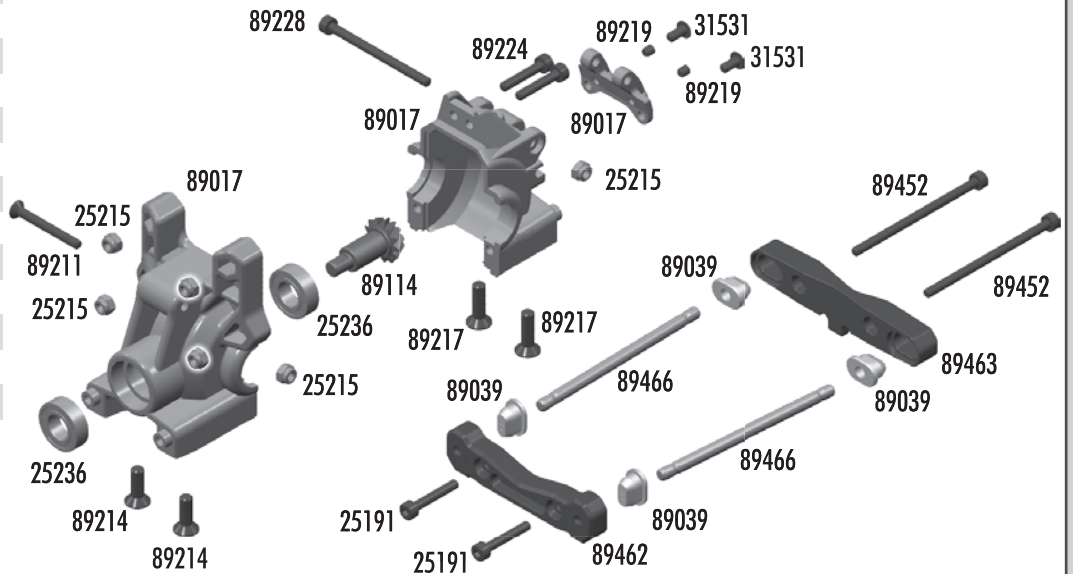

:: Rear Gearbox

25191	3x18mm shcs	20
25215	M3 locknut	20
25236	8x16x5 bearing	2
31531	3x6mm bhcs	6
89017	RC8 FR/RR gearbox, Set	1
89039	RC8 hinge pin bushings, Set	1
89114	RC8 diff pinion gear	1
89211	3x26mm fhcs	10
89214	4x12mm fhcs	10
89217	4x14mm fhcs	10
89219	3x5mm setscrew	10
89228	3x40mm shcs	10
89452	3x50mm shcs	10
89462	RC8 aluminum C - plate	1
89463	RC8 aluminum D - plate w/pins, Set	1
89466	RC8B inner hinge pins, 4mm HMA, Set	1