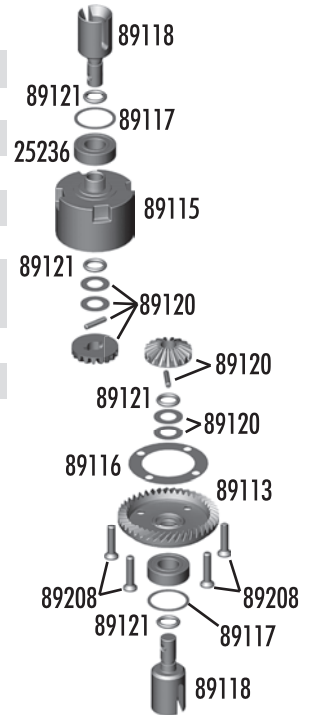

:: Front and Rear Diffs

25236	8x16x5 Bearings	2
89112	Complete diff	1
89113	Diff ring gear, includes diff gasket	1
89115	Diff housing	1
89116	Diff gasket	4
89117	Diff shims	8
89118	Diff outdrives	2
89120	Diff sun/planet gears, includes washers and pins, Set	1
89121	Diff O-rings, big and small, Set	1
89208	3x14mm FHCS	10