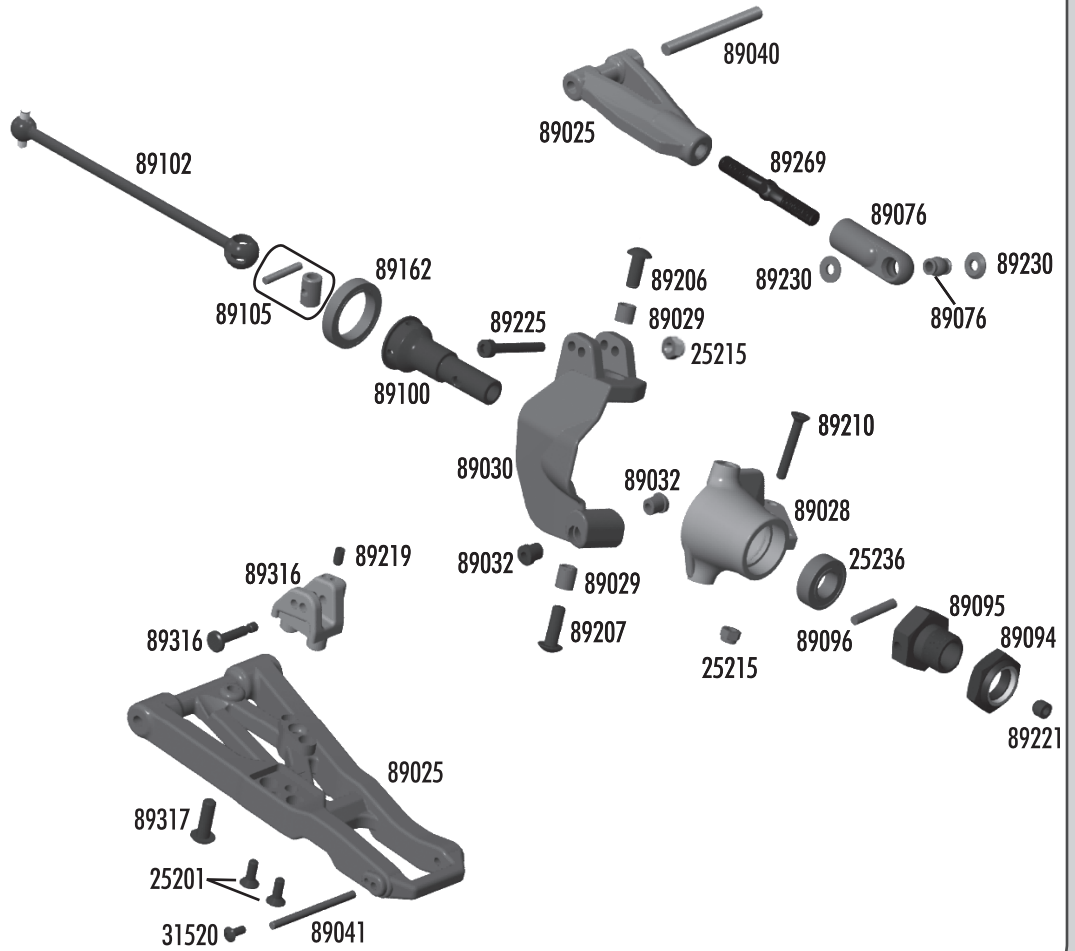

:: Front Suspension

25201	3x8mm fhcs	20
25215	M3 locknut	20
25236	8x16x5 bearing	2
31520	2.5x6mm bhcs	6
89025	RC8 front arms	Pr.
89028	RC8 steering blocks	Pr.
89029	Steering block bushings, Set	1
89030	RC8 caster blocks	Pr.
89032	Caster angle bushings, Set	1
89040	RC8 inner hinge pins, Set	1
89041	RC8 outer hinge pins, Set	1
89076	RC8 camber rod ends, Set	1
89094	Nyloc wheel hex nuts (blue)	4
89095	RC8 wheel hex (aluminum)	Pr.
89096	RC8 wheel hex pins	4
89100	RC8 front cva axle	2
89102	RC8 front / rear cva bone	2
89105	RC8 cva rebuild FR/RR	1
89162	15x21x4 bearing	2
89206	4x10mm bhcs	10
89207	4x12mm bhcs	10
89210	3x20mm fhcs	10
89219	3x5mm setscrew	10
89221	5x4mm setscrew	10
89225	3x24mm shcs	10
89230	Silver cone washer	10
89316	RC8T shock riser w/pins, Set	1
89317	RC8T droop screws	8