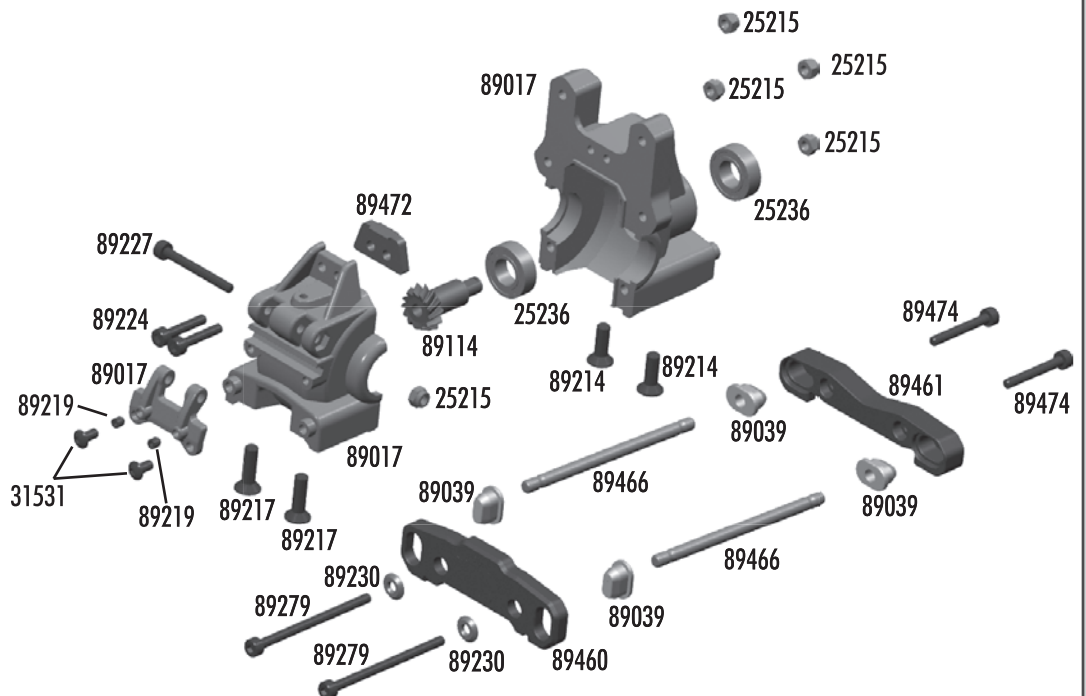

:: Front Gearbox

25215	M3 locknut	20
25236	8x16x5 bearing	2
31531	3x6mm bhcs	10
89017	FR/RR gearbox	1
89039	Hinge pin bushings, Set	1
89114	Diff pinion gear	1
89214	4x12mm fhcs	10
89217	4x14mm fhcs	10
89219	3x5mm setscrew	10
89224	3x16mm shcs	10
89227	3x28mm shcs	10
89230	Silver cone washer	10
89279	3x45mm shcs	10
89460	RC8 aluminum A-plate	1
89461	RC8 aluminum B-plate w/pins, Set	1
89466	RC8B inner hinge pins, 4mm-HMA	1
89472	RC8B front bulkhead spacer	1
89474	3x22mm fhcs	10