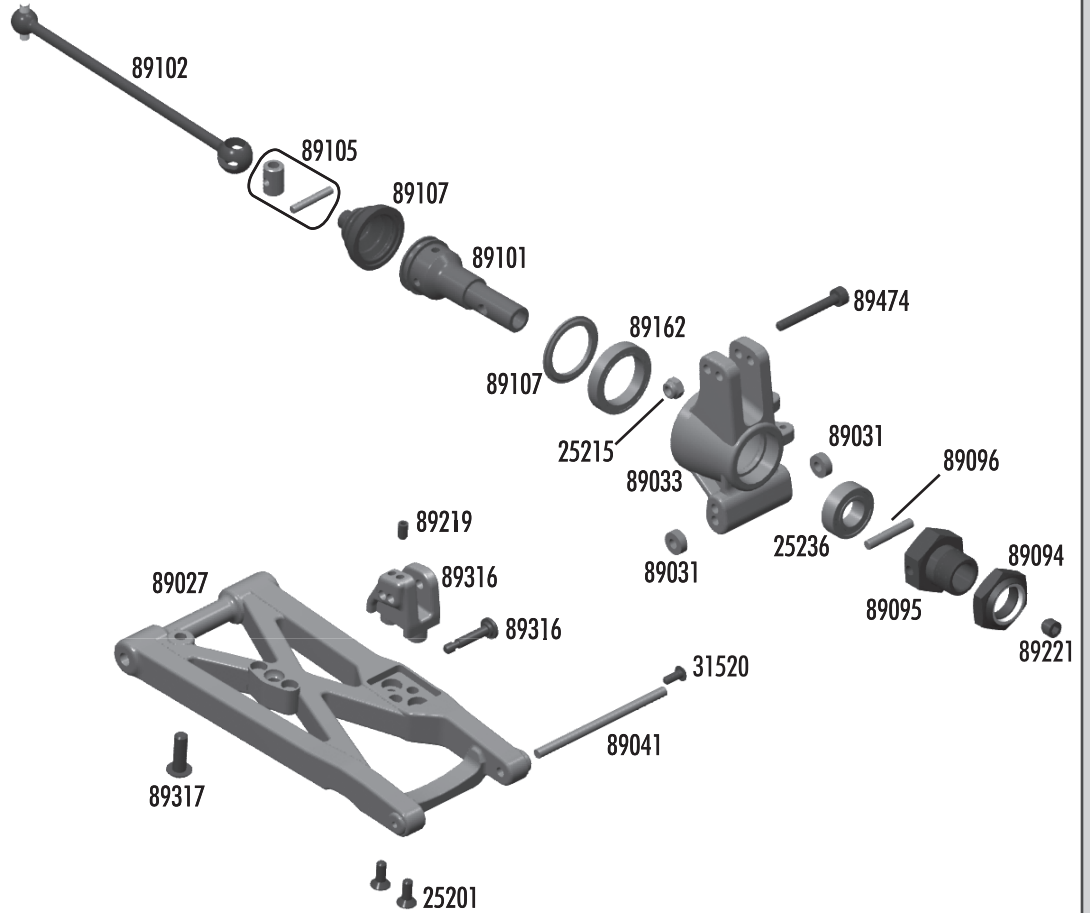

:: Rear Suspension

25201	3x8mm fhcs	20
25215	M3 locknut	20
25236	8x16x5 bearings	2
31520	2.5x6mm bhcs	6
89027	RC8 rear lower arms	Pr.
89031	RC8 caster / hub spacers, Set	1
89033	RC8 hub carriers	Pr.
89041	RC8 outer hinge pins, Set	1
89094	Nyloc wheel hex nuts (blue)	4
89095	RC8 wheel hex (aluminum)	Pr.
89096	RC8 wheel hex pins	4
89101	RC8 rear cva axle	2
89102	RC8 front / rear cva bone	2
89105	RC8 cva rebuild FR/RR	1
89107	RC8 rear cva shield / boot, Set	1
89162	15x21x4 bearing	2
89219	3x5mm setscrew	10
89221	5x4mm setscrew	10
89316	RC8T shock riser w/ pins, Set	1
89317	RC8T droop screws	8
89474	3x22mm shcs	10