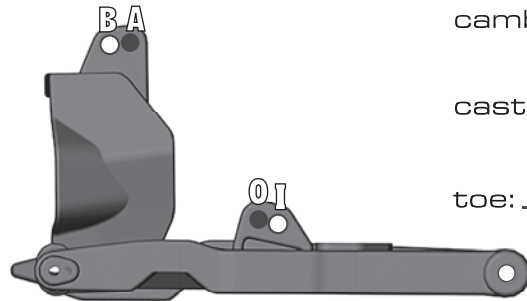

toe: 0 °

ride height: 29mm

kickup bushing  
 # 2  
 up  down