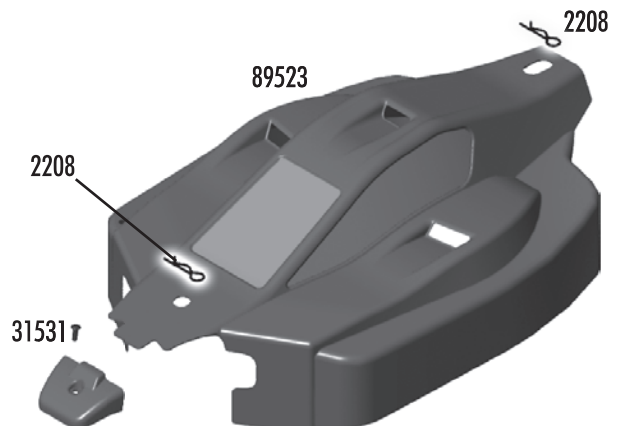

:: Body / Decals

1737	FT body scissors	1
2208	Large hood pins	6
31531	3x6mm bhcs	6
89150	RC8 body w/ window mask (clear)	1
89275	RC8 RTR body (black)	1
89276	RC8 RTR body (white)	1
89277	RC8 RTR body wrap decals	1
89475	RC8B decal sheet	1
89523	RC8e body w/ window masks (clear) - Kit	1