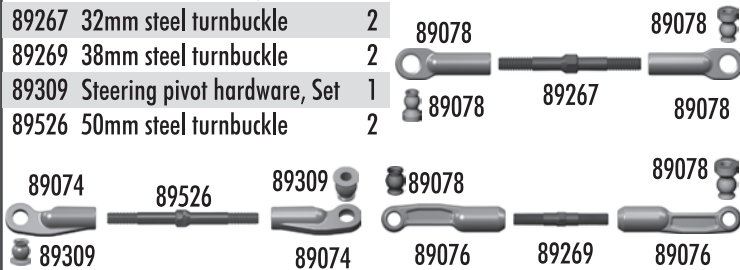

:: Turnbuckles

89074	Steering rod ends	4
89076	Camber rod ends	4
89078	Servo link rod ends, Set	1
89267	32mm steel turnbuckle	2
89269	38mm steel turnbuckle	2
89309	Steering pivot hardware, Set	1
89526	50mm steel turnbuckle	2

Front
Camber

89269