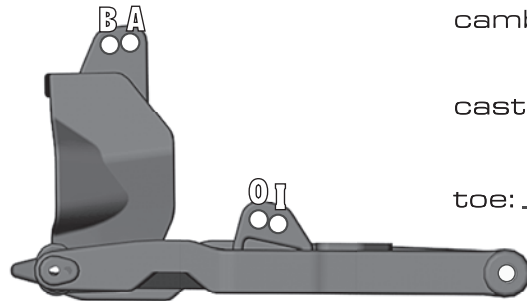

upper hinge pin bushing
front # _____ rear # _____
☐ up ☐ down ☐ up ☐ down

camber: _____ °
caster: _____ °
toe: _____ °

ride height: _____

kickup bushing
_____
☐ up ☐ down