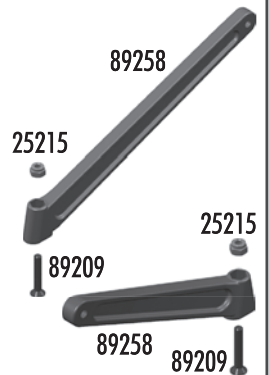

**:: Top Plate**

25202	3x10mm fhcs	20
89011	RC8 body mounts. Set	1
89039	Hinge pin bushings, 1/2/3 dot, Set	1
89214	4x12mm fhcs	10
89227	3x28mm shcs	10
89234	Blue aluminum top plate - Kit	1
89236	Black aluminum top plate (FT)	1
89455	3x22mm fhcs	10

**:: Turnbuckles**

89074	Steering rod ends	4
89076	Camber rod ends	4
89078	Servo link rod ends, Set	1
89267	32mm steel turnbuckle	2
89269	38mm steel turnbuckle	2
89309	Steering pivot hardware, Set	1
89526	50mm steel turnbuckle	2

Front  
Camber

89269

**:: Chassis Braces**

25215	M3 locknut	20
89068	RC8 pivot chassis brace set (front)	1
89069	RC8 pivot chassis brace set (rear)	1
89077	Chassis brace rod ends, Set	1
89209	3x18mm fhcs	10
89238	FT aluminum chassis brace (front)	1
89239	FT aluminum chassis brace (rear)	1
89258	RC8 chassis braces, plastic - Kit (front, rear)	1