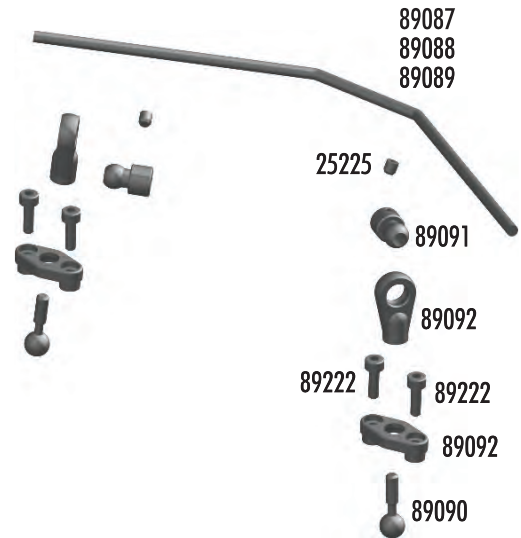

**:: Rear Suspension**

25201	3x8mm fhcs	20
25215	M3 locknut	20
25236	8x16x5 bearings	2
31520	2.5x6mm bhcs	6
89027	RC8 rear lower arms	Pr.
89031	RC8 caster / hub spacers, Set	1
89033	RC8 hub carriers	Pr.
89041	RC8 outer hinge pins, Set	1
89094	Nyloc wheel hex nuts (blue)	4
89095	RC8 wheel hex (aluminum)	Pr.
89096	RC8 wheel hex pins	4
89101	RC8 rear cva axle	2
89102	RC8 front / rear cva bone	2
89105	RC8 cva rebuild FR/RR	1
89107	RC8 rear cva shield / boot, Set	1
89162	15x21x4 bearing	2
89219	3x5mm setscrew	10
89221	5x4mm setscrew	10
89316	RC8T shock riser w/ pins, Set	1
89317	RC8T droop screws	8
89474	3x22mm shcs	10

**:: Rear Gearbox**

25191	3x18mm shcs	20
25215	M3 locknut	20
25236	8x16x5 bearing	2
31531	3x6mm bhcs	6
89017	RC8 FR/RR gearbox, Set	1
89039	RC8 hinge pin bushings, Set	1
89114	RC8 diff pinion gear	1
89211	3x26mm fhcs	10
89214	4x12mm fhcs	10
89217	4x14mm fhcs	10
89219	3x5mm setscrew	10
89228	3x40mm shcs	10
89452	3x50mm shcs	10
89462	RC8 aluminum C - plate	1
89463	RC8 aluminum D - plate w/pins, Set	1
89466	RC8B inner hinge pins, 4mm HMA, Set	1

**:: SwayBars**

25225	3x3mm setscrew	20
89086	Swaybar set	1
89087	Swaybar 2.2mm - black	1
89088	Swaybar 2.5mm - silver (kit)	1
89089	Swaybar 2.8mm - gold (kit)	1
89090	Swaybar ball joint	4
89091	Swaybar socket joint, Set	1
89092	Swaybar pivot retainers/eyelets, Set	1
89093	Swaybar 3.0mm - black	1
89222	2.5x8mm SHCS	10