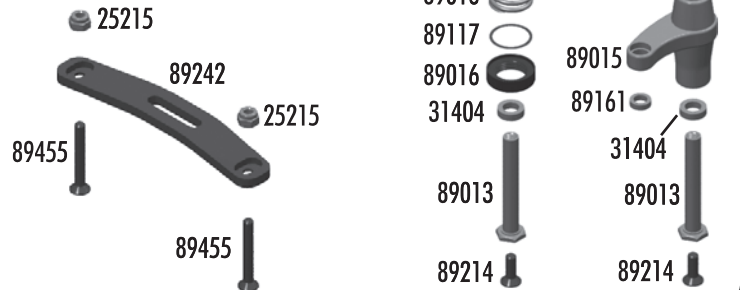

:: Steering

25215	M3 locknut	20
31404	6x10mm bearing	2
89013	Steering post	2
89014	Steering rack post	2
89015	Servo saver, Set	1
89016	Servo saver bolt, nut, spring	1
89117	Diff shims	8
89161	Steering bearing, Set	1
89214	4x12mm fhcs	10
89242	Steering drag link	1
89455	3x22mm fhcs	10