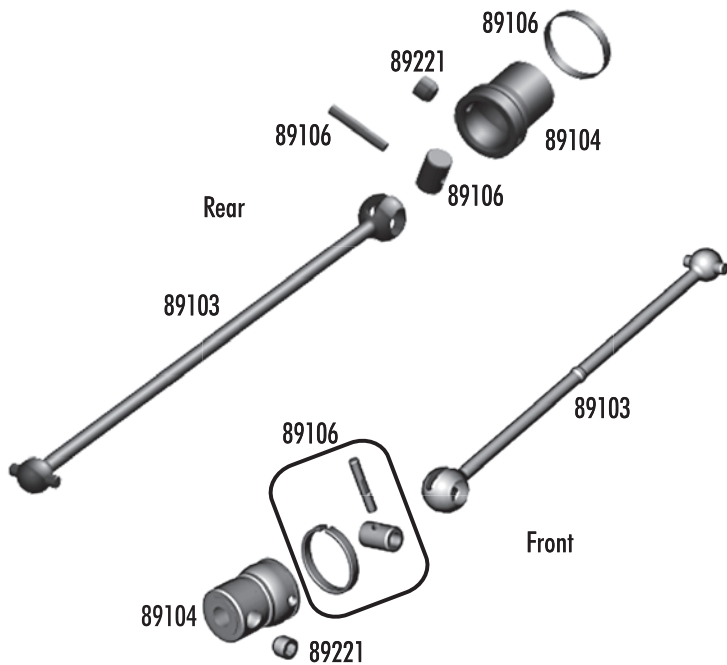

:: Center CVA's

89103	RC8 center cva bone	2
89104	RC8 cva input cup	2
89106	RC8 center cva rebuild, Set	1
89221	5x4mm setscrew	10