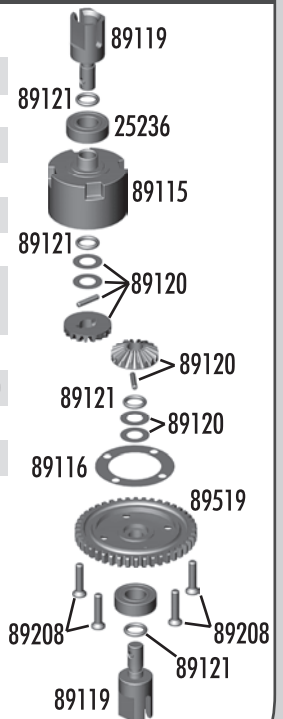

:: Center Diff

25236	8x16x5 Bearings	2
89109	Spur gear 44T, includes diff gasket - Kit	1
89110	Spur gear 46T, includes diff gasket	1
89111	Complete center diff	1
89115	Diff housing	1
89116	Diff gasket	4
89119	Center diff outdrives	2
89120	Diff sun/planet gears, includes washers and pins, Set	1
89121	Diff O-rings, big and small, Set	1
89208	3x14mm FHCS	10
89519	Plastic spur gear 46T, w/diff gasket - Kit	1
89520	Plastic spur gear 48T, w/diff gasket	1
89521	Plastic spur gear 50T, w/diff gasket	1