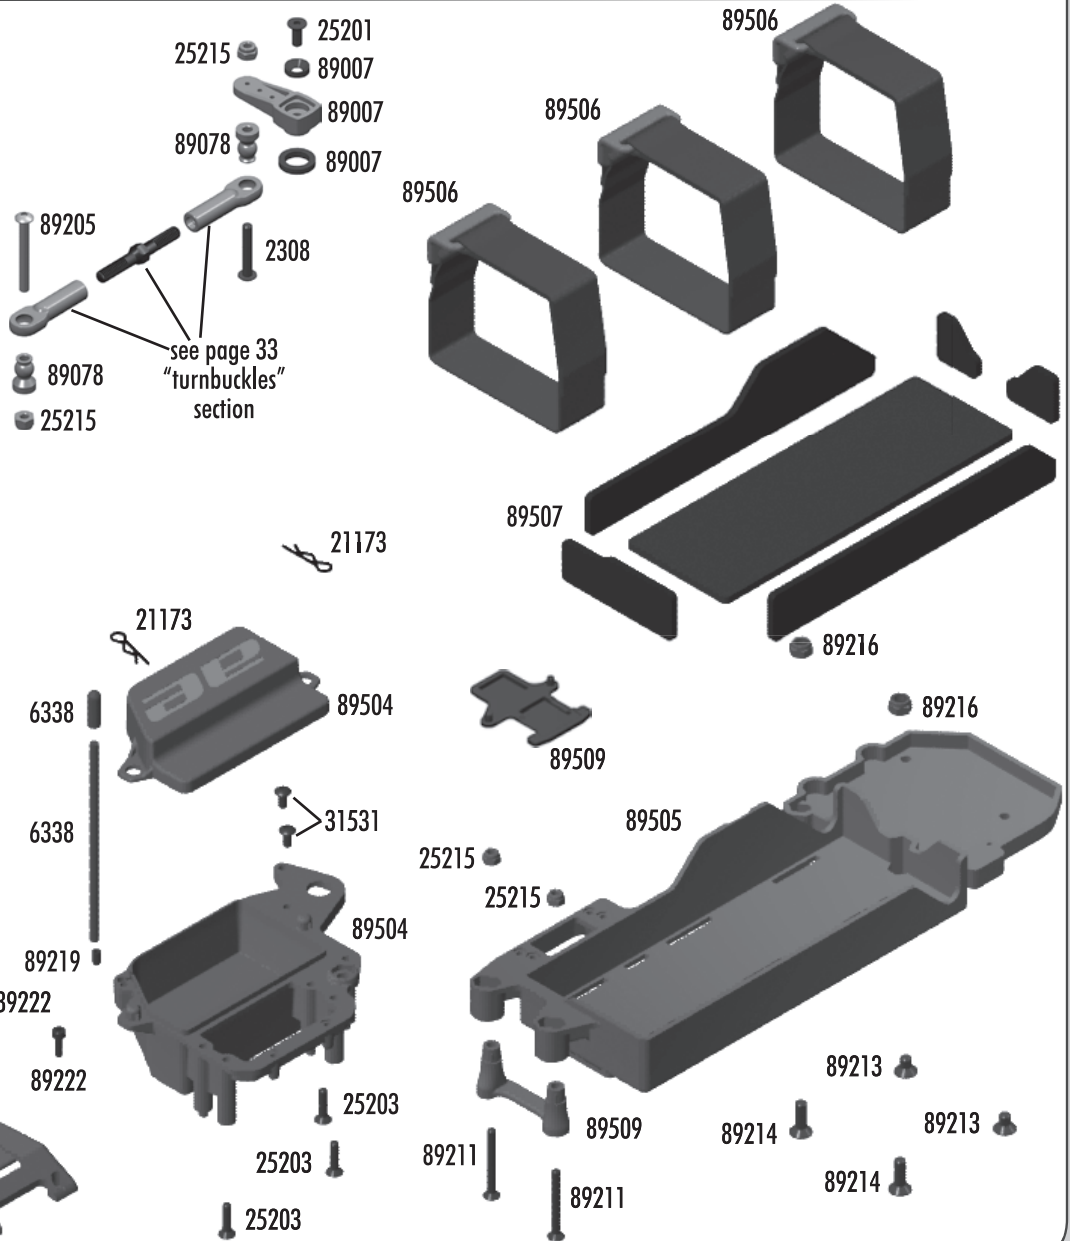

:: Radio Tray

2308	3x18mm bhcs	6
6338	Antenna tube and cap	1
21173	18T body clips	12
25201	3x8mm fhcs	20
25203	3x12mm fhcs	20
25215	M3 locknut	20
31531	3x6mm bhcs	6
89006	RC8 servo mount spacers, Set	1
89007	Steering servo horns, Set	1
89078	RC8 servo link rod ends, Set	1
89205	3x26mm bhcs	10
89208	3x14mm fhcs	10
89211	3x26mm fhcs	10
89213	4x6mm fhcs	10
89214	4x12mm fhcs	10
89216	M4 locknut	10
89219	3x5mm setscrew	10
89222	2.5x8mm shcs	10
89229	Blue countersunk washers	10
89504	RC8e radio tray	1
89505	RC8e battery tray	1
89506	Hook and loop battery straps, Set	1
89507	Battery tray pads, Set	1
89509	Battery tray accessories, Set	1