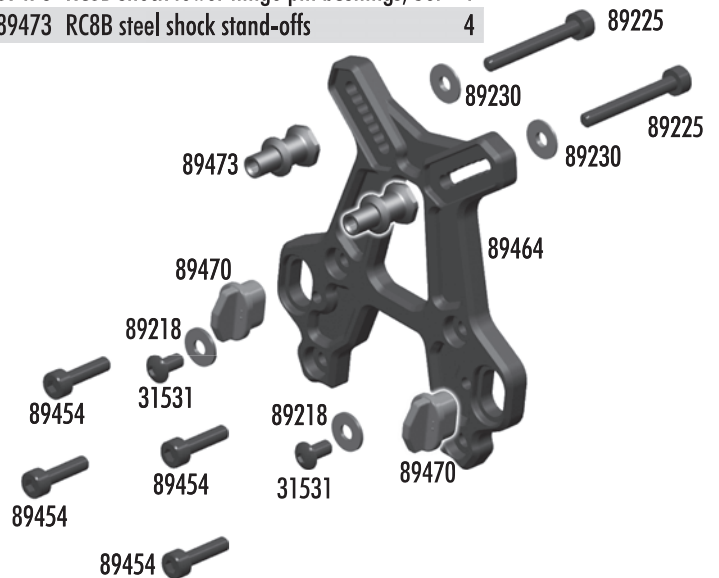

**:: Front Suspension**

25201	3x8mm fhcs	20
25215	M3 locknut	20
25236	8x16x5 bearing	2
31520	2.5x6mm bhcs	6
89025	RC8 front arms	Pr.
89028	RC8 steering blocks	Pr.
89029	Steering block bushings, Set	1
89030	RC8 caster blocks	Pr.
89032	Caster angle bushings, Set	1
89040	RC8 inner hinge pins, Set	1
89041	RC8 outer hinge pins, Set	1
89076	RC8 camber rod ends, Set	1
89094	Nyloc wheel hex nuts (blue)	4
89095	RC8 wheel hex (aluminum)	Pr.
89096	RC8 wheel hex pins	4
89100	RC8 front cva axle	2
89102	RC8 front / rear cva bone	2
89105	RC8 cva rebuild FR/RR	1
89162	15x21x4 bearing	2
89206	4x10mm bhcs	10
89207	4x12mm bhcs	10
89210	3x20mm fhcs	10
89219	3x5mm setscrew	10
89221	5x4mm setscrew	10
89225	3x24mm shcs	10
89230	Silver cone washer	10
89316	RC8T shock riser w/pins, Set	1
89317	RC8T droop screws	8

**:: Center CVA's**

89103	RC8 center cva bone	2
89104	RC8 cva input cup	2
89106	RC8 center cva rebuild, Set	1
89221	5x4mm setscrew	10

**:: Front Shock Tower**

31531	3x6mm bhcs	6
89218	3x8mm washer	10
89225	3x24mm shcs	10
89230	silver cone washer	10
89454	3x12mm shcs	10
89464	RC8B aluminum front shock tower	1
89470	RC8B shock tower hinge pin bushings, Set	1
89473	RC8B steel shock stand-offs	4