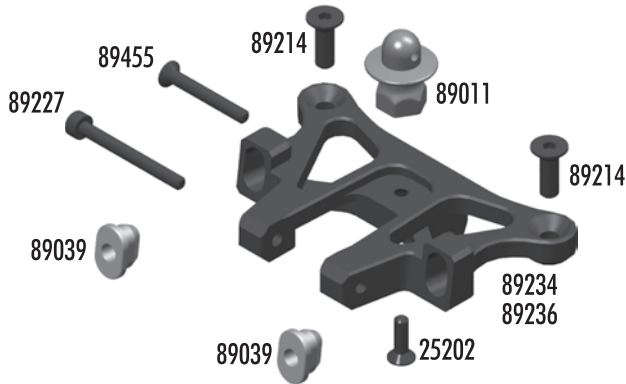

**:: Center Diff**

25236	8x16x5 Bearings	2
89109	Spur gear 44T, includes diff gasket - Kit	1
89110	Spur gear 46T, includes diff gasket	1
89111	Complete center diff	1
89115	Diff housing	1
89116	Diff gasket	4
89119	Center diff outdrives	2
89120	Diff sun/planet gears, includes washers and pins, Set	1
89121	Diff O-rings, big and small, Set	1
89208	3x14mm FHCS	10
89519	Plastic spur gear 46T, w/diff gasket - Kit	1
89520	Plastic spur gear 48T, w/diff gasket	1
89521	Plastic spur gear 50T, w/diff gasket	1

**:: Top Plate**

25202	3x10mm fhcs	20
89011	RC8 body mounts. Set	1
89039	Hinge pin bushings, 1/2/3 dot, Set	1
89214	4x12mm fhcs	10
89227	3x28mm shcs	10
89234	Blue aluminum top plate - Kit	1
89236	Black aluminum top plate (FT)	1
89455	3x22mm fhcs	10