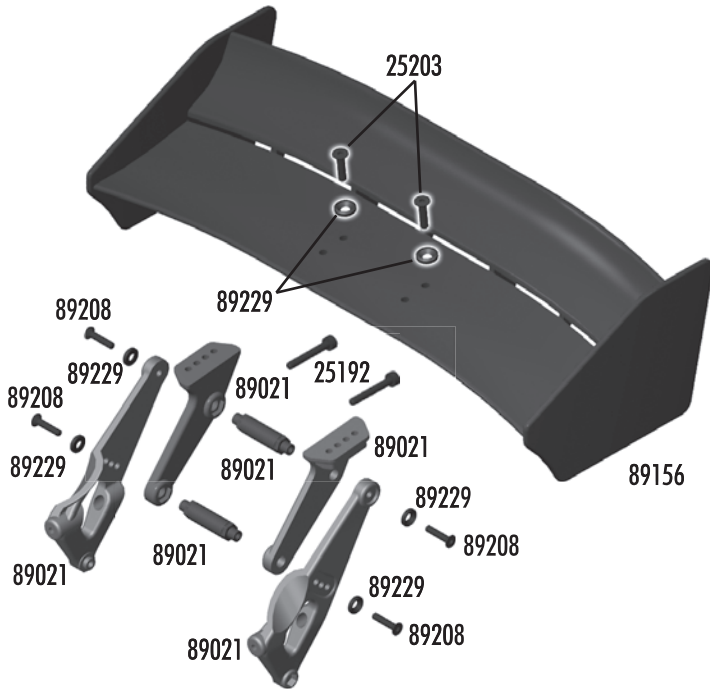

:: Wing

25192	3x20mm fhcs	20
25203	3x12mm fhcs	10
25215	M3 locknut	20
89021	Wing mount, includes mounts, angle plates, and standoffs	1
89154	Wing (white)	1
89155	Wing (yellow)	1
89156	Wing (black) - Kit	1
89229	Blue countersunk washer	10