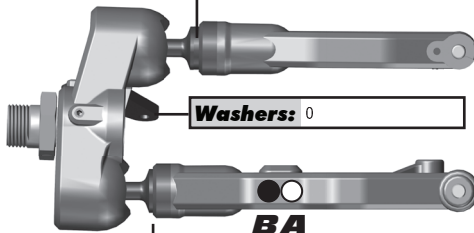

Washers: 0

BA

Lower Ball Shim: 0

Wheelbase Shim: 0 mm R / 1 mm F