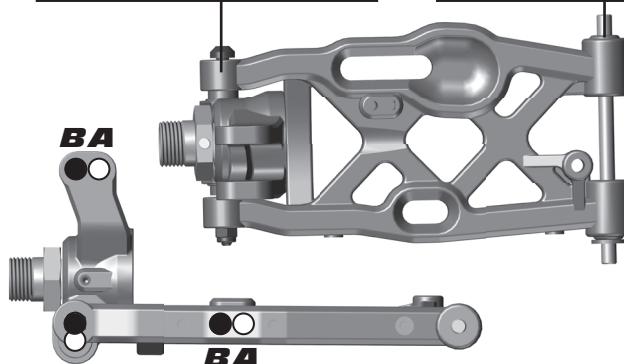

Rear Suspension:

Ride Height: 27 mm (Body On)
Camber: -2°
Anti-Roll Bar
Size: 2.7 mm (Blue)
Gap: 1 mm (Ball Reversed)
Drive Shaft: CVAs: ☒ Universals: ☐
Chassis Brace: Short: ☐ Long: ☒
Hex: #81079, RC8B3 +1 mm
Notes: #81027 Aluminum Shock Tower

Hub Shim: 4.5 mm R / 1.5 mm F

BA

Wheelbase Shim: 1 mm R / 0 mm F

Arm Mount C:

Arm Mount D: