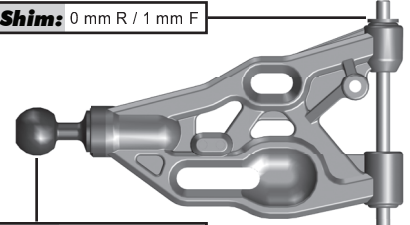

Lower Ball Type: #81069 FT Aluminum

Upper Arm Mount:

Arm Mount A:

Arm Mount B: