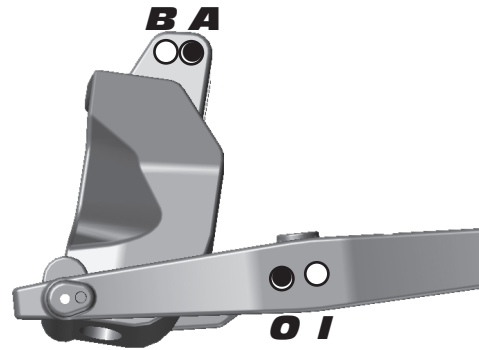

Front Suspension

Anti Roll Bar:

- 2.2mm Green
- 2.3mm White
- 2.4mm Blue
- 2.5mm Yellow

Steering System:

- Swing Rack
- Bellcrank Rack

Bumpsteer
Washers: Tall Ballstud _____

Camber: -1.5

Caster: 16

Toe: -1

Ride Height: 28.5 mm

Upper Hinge Pin Bushing
Front # 2
Up **Down**
Rear # 1
Up **Down**
B-Plate Type
Low **Original**
Kickup Bushing A-Plate
2
Up **Down**

Rear Suspension

RESET
Anti Roll Bar:

- 2.5mm Green
- 2.6mm White
- 2.7mm Blue
- 2.8mm Yellow

Wheelbase:

- Long
- Medium
- Short

Camber: -1.5

Ride Height: 29 mm

Toe Bushing D-Plate
1
In **Out**
Squat Bushing C-Plate
2
Up **Down**

Front Shocks

Spring: Associated Silver
Shock Fluid: Associated 35 wt
Piston: 8 x 1.3 Tapered
Shock Cap: Bladder
Length: 104 mm
Rebound: 5 mm

Rear Shocks

Spring: Associated Silver
Shock Fluid: Associated 30 wt
Piston: 8 x 1.3 Tapered
Shock Cap: Bladder
Length: 123 mm
Rebound: 5 mm

Chassis Braces / Wheel Hex

Chassis Braces:
Pivot
Molded
Aluminum
Wheel Hex:
Standard
Narrow