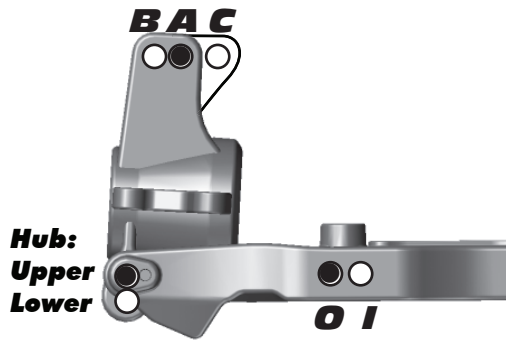

Front Suspension

Anti Roll Bar:

- 2.2mm Green
- 2.3mm White
- 2.4mm Blue
- 2.5mm Yellow

Steering System:

- Swing Rack
- Bellcrank Rack

Bumpsteer
Washers: Tall Ballstud _____

Camber: -1.5

Caster: 16

Toe: -1

Ride Height: 28.5 mm

Upper Hinge Pin Bushing
Front # 2
Up **Down**
Rear # 1
Up **Down**
B-Plate Type
Low **Original**
Kickup Bushing A-Plate
2
Up **Down**

Rear Suspension

RESET
Anti Roll Bar:

- 2.5mm Green
- 2.6mm White
- 2.7mm Blue
- 2.8mm Yellow

Wheelbase:

- Long
- Medium
- Short

Camber: -1.5

Ride Height: 29 mm

Toe Bushing D-Plate
1
In **Out**
Squat Bushing C-Plate
2
Up **Down**

Front Shocks

Spring: Associated Silver
Shock Fluid: Associated 35 wt
Piston: 8 x 1.3 Tapered
Shock Cap: Bladder
Length: 104 mm
Rebound: 5 mm

Rear Shocks

Spring: Associated Silver
Shock Fluid: Associated 30 wt
Piston: 8 x 1.3 Tapered
Shock Cap: Bladder
Length: 123 mm
Rebound: 5 mm

Chassis Braces / Wheel Hex

Chassis Braces:
Pivot
Molded
Aluminum
Wheel Hex:
Standard
Narrow