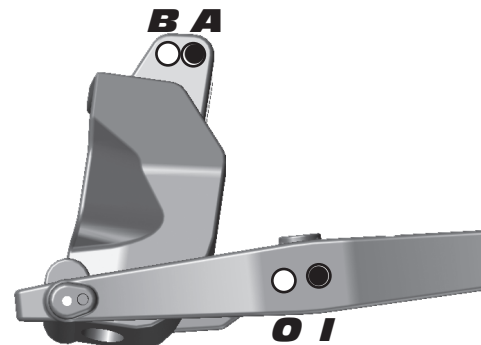

Front Suspension

Anti Roll Bar:

- 2.2mm Green
 2.3mm White
 2.4mm Blue
 2.5mm Yellow

Steering System:

- Swing Rack
 Bellcrank Rack

Bumpsteer

Washers: 5 mm + Pivot Ball Only

Camber: -1

Caster: 14

Toe: -1

Ride Height: 27 mm

Upper Hinge Pin Bushing

Front # 1
Up Down

Rear # 2
Up Down

B-Plate Type

Low Original

Kickup Bushing A-Plate

1
Up Down

Rear Suspension

RESET

Anti Roll Bar:

- 2.5mm Green
 2.6mm White
 2.7mm Blue
 2.8mm Yellow

Wheelbase:

- Long
 Medium
 Short

Camber: -1

Ride Height: 28 mm

Toe Bushing D-Plate

1
In Out

Squat Bushing C-Plate

2
Up Down

Front Shocks

Spring: Associated Green
Shock Fluid: 37 wt
Piston: 1.3 mm x 8
Shock Cap: Bladder
Length: 101.5 mm
Rebound: 5 mm