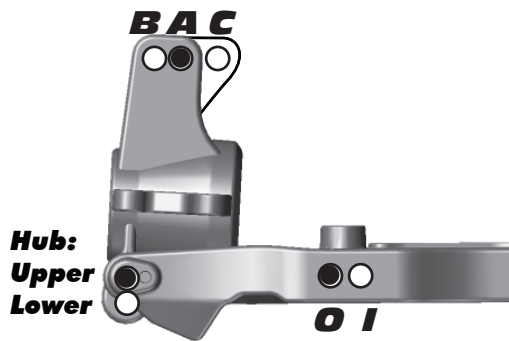

Caster: 14

Toe: -1

Ride Height: 27 mm

Upper Hinge Pin Bushing

Front # 1
Up Down

Rear # 2
Up Down

B-Plate Type

Low Original

Kickup Bushing A-Plate

1
Up Down

Rear Suspension

RESET

Anti Roll Bar:

- 2.5mm Green
 2.6mm White
 2.7mm Blue
 2.8mm Yellow

Wheelbase:

- Long
 Medium
 Short

Camber: -1

Ride Height: 28 mm

Toe Bushing D-Plate

1
In Out

Squat Bushing C-Plate

2
Up Down

Front Shocks

Spring: Associated Green
Shock Fluid: 37 wt
Piston: 1.3 mm x 8
Shock Cap: Bladder
Length: 101.5 mm
Rebound: 5 mm

Rear Shocks

Spring: Associated Green
Shock Fluid: 30 wt
Piston: 1.3 mm x 8
Shock Cap: Bladder
Length: 119
Rebound: 10 mm

Chassis Braces / Wheel Hex

Chassis Braces:
 Pivot
 Molded
 Aluminum
Wheel Hex:
 Standard
 Narrow