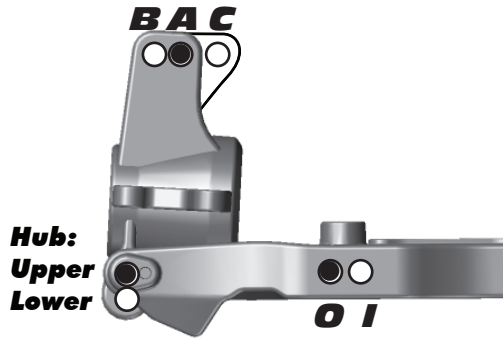

Upper Hinge Pin Bushing
Front # _____ 1

Up **Down**
Rear # _____ 2

Up **Down**
B-Plate Type
Low **Original**
Kickup Bushing A-Plate
_____ 2

Up **Down**

Ride Height: _____ 29 mm

Rear Suspension
RESET
Wheelbase:
Long
Medium
Short
Anti Roll Bar:
2.5mm Green
2.6mm White
2.7mm Blue
2.8mm Yellow
Camber: _____ -2

Toe Bushing D-Plate
_____ 1

In **Out**
Squat Bushing C-Plate
_____ 2

Up **Down**

Hub:
Upper
Lower
Ride Height: _____ 30 mm

Front Shocks
Spring: Associated Silver
Shock Fluid: Associated 32.5
Piston: 8 x 1.3 Tapered
Shock Cap: Emulsion
Length: 106 mm
Rebound: None

Rear Shocks
Spring: Associated Silver
Shock Fluid: Associated 27.5
Piston: 8 x 1.3 Tapered
Shock Cap: Emulsion
Length: 124 mm
Rebound: None

Chassis Braces / Wheel Hex
Chassis Braces:
Pivot
Molded
Aluminum
Wheel Hex:
Standard
Narrow
Chassis Weight
Weight: 3350g

Gearing / Clutch
Spur Gear: 44
Clutch Bell: 16
Clutch Shoes: 3 x Hard Aluminum
Clutch Spring: 2 x 1.0 + 1 x 1.1

Engine
Engine: Reedy 121 VR
Restrictor: 7 mm **Temp:** 260
Muffler: Reedy 2035
Glow Plug: RT3 **Fuel:** Sidewinder Strike 30%