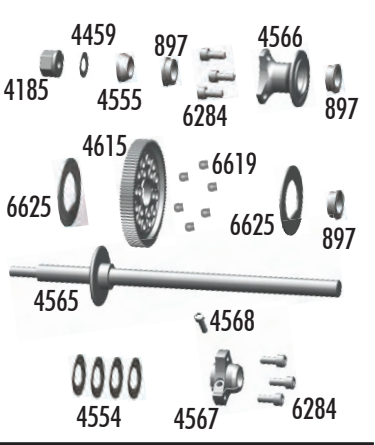

Diffs

897	BEARING .250X.375X.125	2
4185	PLASTIC NUT	6
4459	BELLEVILLE CONE	3
4554	REAR AXLE SHIMS .250"	6
4555	DIFF THRUST CONE	1
4565	REAR AXLE	1
4566	RIGHT WHEEL HUB	1
4567	LEFT WHEEL HUB	1
4568	SHCS 2-56X.313	6
4615	SPUR GEAR 96T	1
6284	SHCS 4-40X.250	12
6619	CARBIDE DIFF BALLS	8
6625	D - WASHERS	2