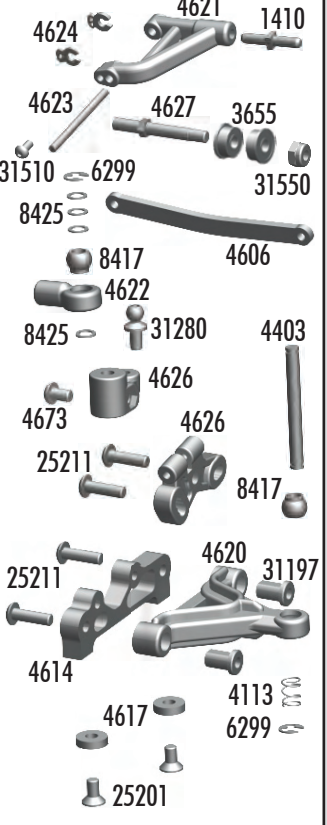

Front End

3655	BEARING .125X.313	2
4113	KING PIN SPRING (.020)	2
4403	KING PIN	2
4606	HINGE PIN BRACE	1
4614	FRONT BULKHEAD	1
4617	FRONT BULKHEAD SHIMS	4 ea.
4620	LOWER ARM	2
4621	UPPER ARM	2
4622	UPPER ARM EYELET	4
4623	UPPER HINGE PIN	2
4624	CASTER CLIPS 0.8MM, 1.2MM	2 ea.
4626	CASTER BLOCK	2
4626	STEERING KNUCKLES R/L	1 ea.
4627	FRONT AXLE	2
4673	BHCS 2.5X4MM	6
6299	E-CLIPS	16
8417	PIVOT BALLS	4
8425	KING PIN SHIMS	10
25201	FHCS 3X8MM	20
25211	BHCS 3X10MM	20
31197	T - NUTS	8
31280	BALLSTUD 5MM SHORT	6
31510	BHCS 2X4MM	6
31550	LOCKNUT M3	6