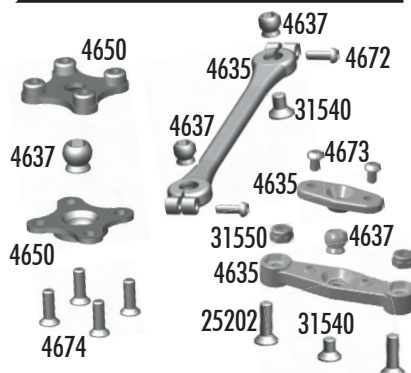

Hardware

4554	REAR AXLE SHIM .250"	6
4568	SHCS 2-56X .313	6
4617	BULKHEAD SHIMS	4 ea.
4637	PIVOT BALL	8
4650	T-PLATE SPACERS	3
4670	SET SCREW 3X8MM	6
4671	SET SCREW 3X10MM	6
4672	BHCS 2X6MM	6
4673	BHCS 2.5X4MM	6
4675	FHCS 2.5X6MM	6
4676	LOCKNUT M2.5	6
6284	SHCS 4-40X.250	12
6299	E-CLIPS	16
7337	WASHER	4
8417	PIVOT BALL	4
8425	KINGPIN WASHER	10
9630	WASHER	10
25201	FHCS 3X8MM	20
25202	FHCS 3X10MM	20
25211	BHCS 3X10MM	20
31125	FHCS 2-56X3/8"	8
31286	SHIMS 1MM AND 2MM	4 ea.
31500	SET SCREW 3X2.5MM	6
31510	BHCS 2X4MM	6
31531	BHCS 3X6MM	6
31532	BHCS 3X8MM	6

31540	FHCS 3X5MM	6
31550	LOCKNUT M3	6
89219	SET SCREW 3X05MM	10

Bearings

897	BEARING .250X.375X.125	2	897
3655	BEARING 125X.313	2	3655

Turnbuckles

1403	TURNBUCKLE 1.65"	2	6274	1403
1410	TURNBUCKLE 0.63"	2	1410	
6274	BALL CUP	14	1410	

Front Bumper

1736	BODY CLIPS - BLUE	6	4535
3897	PIVOTING BODY MOUNTS	4	1736
4535	BODY MOUNT POSTS	1 pr	4535
4653	FOAM BUMPER	1	4653
25201	FHCS 3X8MM	20	25201

Reedy

300	REEDY STOCKSTAR 27T STOCK MOTOR	1
410	REEDY FLASH 12T	1
411	REEDY FLASH 13T	1
412	REEDY FLASH 14T	1
413	REEDY FLASH 15T	1
414	REEDY FLASH 17T	1
415	REEDY FLASH 19T	1
517	REEDY CHALLENGER 19T SPEC MOTOR	1
605	REEDY MOTOR COOLING FAN	1
651	REEDY BATTERY BARS	7
672	REEDY VMX R-42 IB4200 MATCHED BATTERIES	1
676	REEDY VMX R-46 IB4600 MATCHED BATTERIES	1

Options

2230	F/R BODY MOUNT SET	2 pr.
4680	12R5 DECAL SHEET	1
4685	T-PLATE CONVERSION	1

Shock Oil

5420	10 WEIGHT SILICONE SHOCK OIL	2oz.
5421	20 WEIGHT SILICONE SHOCK OIL	2oz.
5422	30 WEIGHT SILICONE SHOCK OIL	2oz.
5423	40 WEIGHT SILICONE SHOCK OIL	2oz.
5427	15 WEIGHT SILICONE SHOCK OIL	2oz.
5428	25 WEIGHT SILICONE SHOCK OIL	2oz.
5429	35 WEIGHT SILICONE SHOCK OIL	2oz.
5435	50 WEIGHT SILICONE SHOCK OIL	2oz.

Factory Team

1105	GREEN SLIME SHOCK LUBE	4cc
1450	FT ALUMINUM BLUE RIDE HEIGHT GAUGE	1
1595	CHASSIS LEAD WEIGHTS	2
1596	THREAD LOCKING ADHESIVE	10ml
1597	FT TIRE ADHESIVE	.70oz
1736	BODY CLIPS - BLUE	6
6636	SILICONE LUBE	4cc
6727	SERVO TAPE STRIPS	2