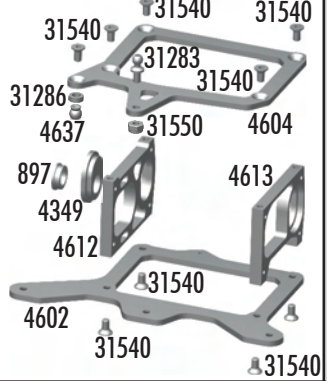

Rear End

897	BEARING .250X.375X.125	2
4349	HEIGHT ADJUSTERS	2
4602	LOWER POD PLATE	1
4604	TOP PLATE	1
4612	MOTOR MOUNT PLATE	1
4613	LEFT REAR BULKHEAD	1
4637	PIVOT BALL	8
31283	BALLSTUD 5MM LONG	6
31286	SHIMS 1MM, 2MM (USED)	4 ea.
31540	FHCS 3X5MM	6
31550	LOCKNUT M3	6