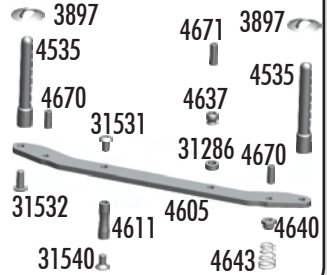

Chassis Brace

3897	PIVOTING BODY MOUNTS	4
4535	BODY MOUNT POSTS	1 pr
4605	CHASSIS BRACE	1
4611	BRACE STANDOFF	2
4637	PIVOT BALL	8
4640	SPRING RETAINER	4
4643	SIDE SPRING SILVER (5.00 LB)	2
4670	SET SCREW 3X8MM	6