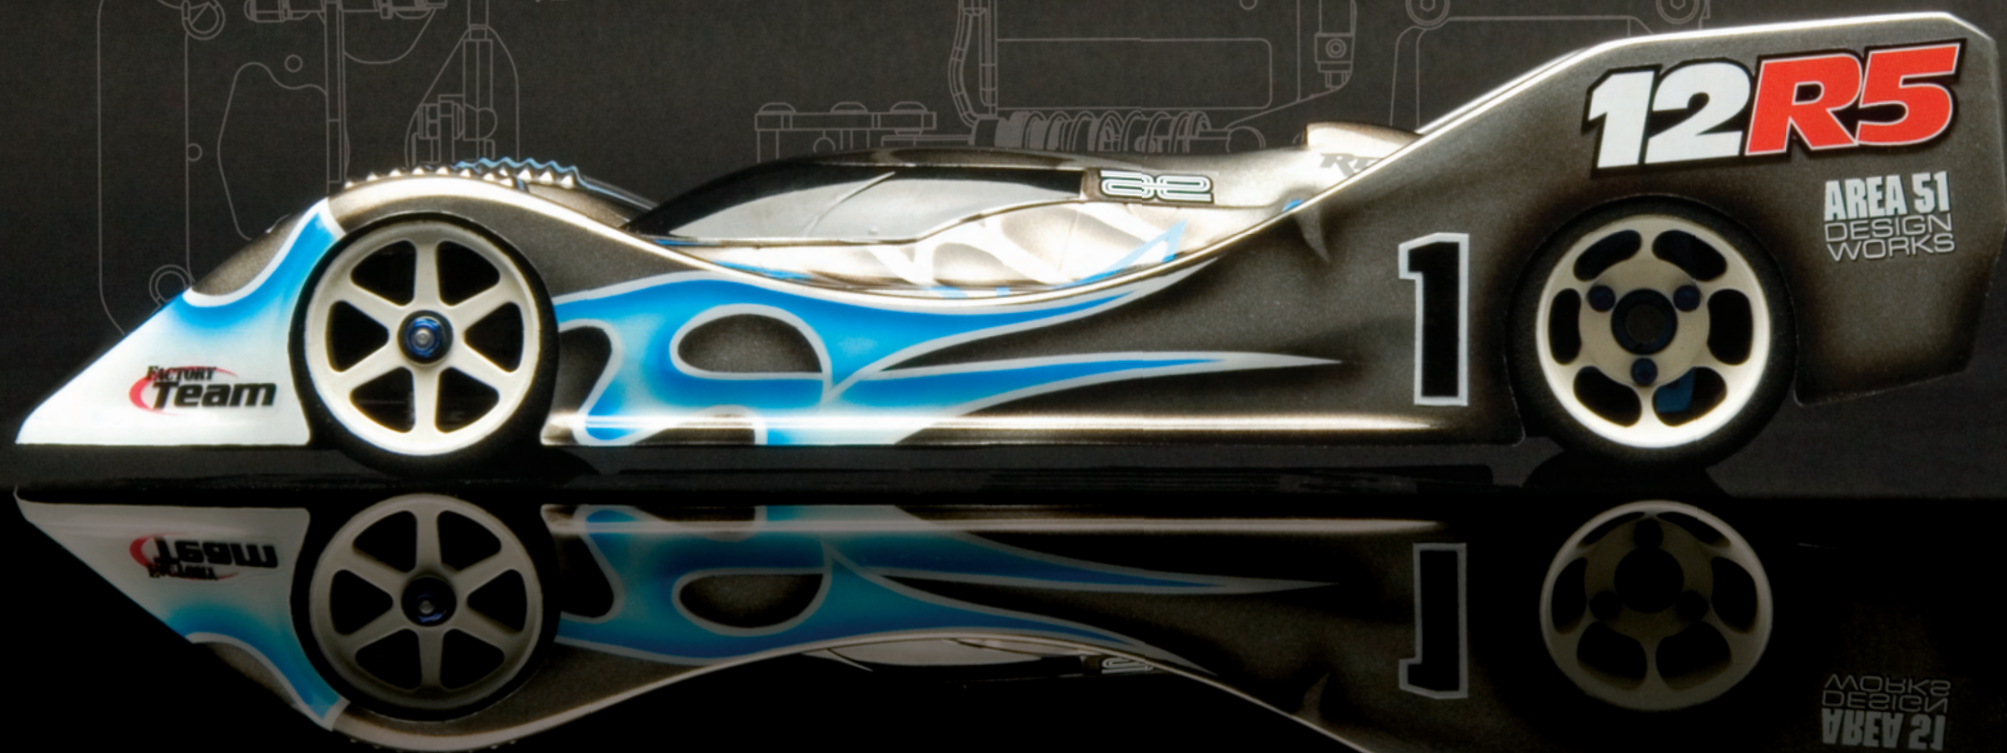

# 12R5 FACTORY Team

4018: 12R5  
1:12 Scale Electric 2WD Competition Car Kit