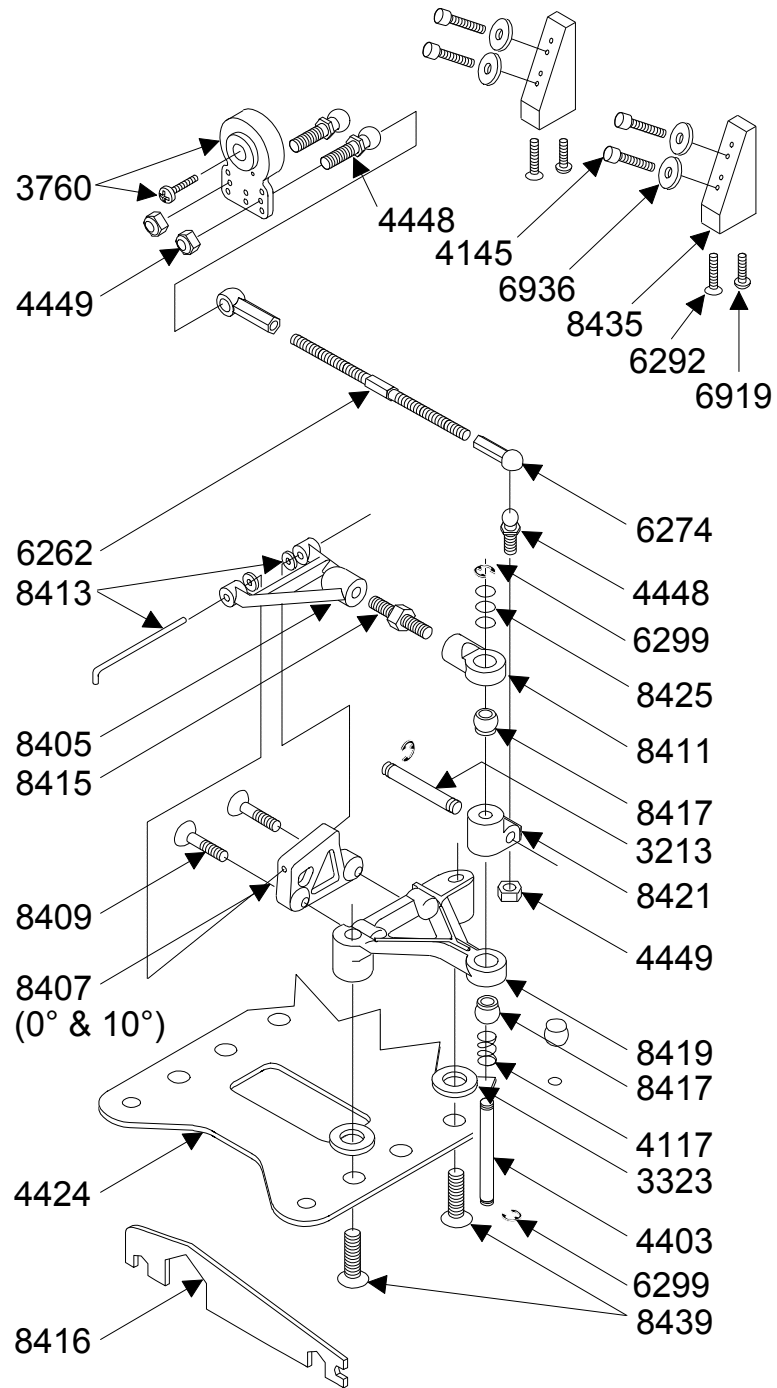

**NEW FRONT SUSPENSION KIT
FOR RC12L12LW**

**Knurled aluminum
no longer used**

**Replaced with
black plastic nut**