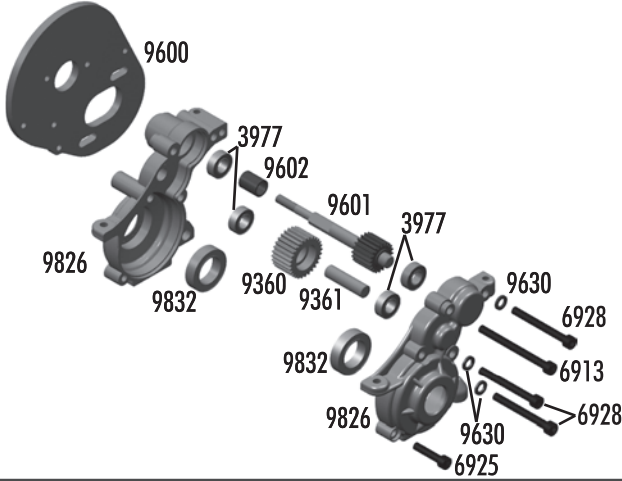

:: Transmission

3977	Ball Bearing, 3/16" x 3/8"	2
6913	4-40 x 1 1/4" SHCS	6
6925	4-40 x 1/2" SHCS	6
6928	4-40 x 1" SHCS	6
9360	Idler Gear, molded	1
9361	Idler Gear Shaft	1
9600	B4/T4 Motor Plate	1
9601	B4/T4 Top Shaft	1
9602	B4/T4 Top Shaft Spacer	1
9630	Ball End Washer	10
9826	Transmission Case for Gear Diff (left & right)	Set
9832	Ball Bearing, 10 x 16mm	2