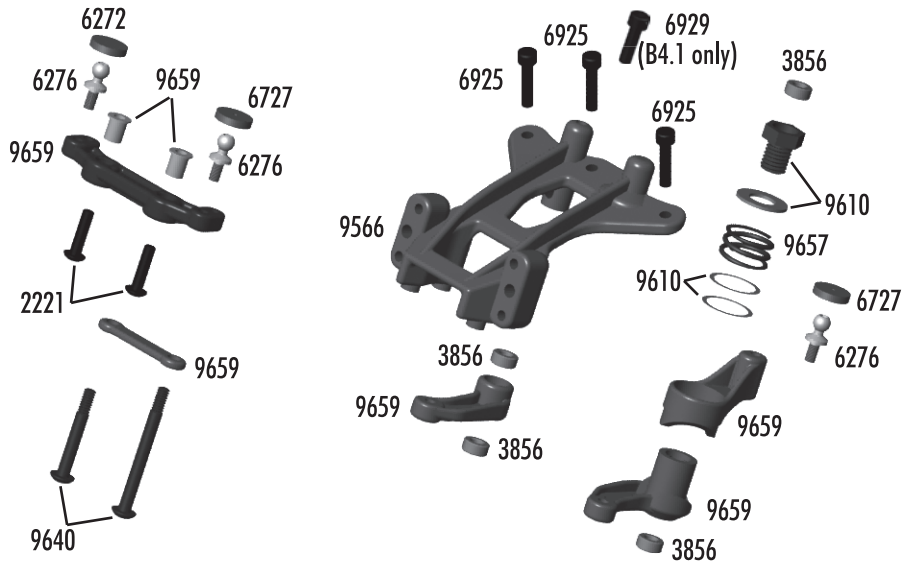

:: Front Bulkhead T4.1 / B4.1

2221	4-40 x 7/16" BHCS	6
3856	Steering Bushings	Set
6272	Foam Ball end Dust Covers	28
6276	Ballstud .20" Silver (short)	6
6925	4-40 x 1/2" SHCS	6
6929	4-40 x 3/8 SHCS (w/hole)	4
9566	B4 / T4 Top Plate	1
9610	Servo Saver / Steering Hardware	Set
9640	B4 / T4 Steering Bolt, left & right	Set
9657	B4 / T4 HD Servo Saver Spring	1
9659	B4 / T4 Steering Set. Includes Rack, Bellcrank, Servo Saver, Steering Brace	1