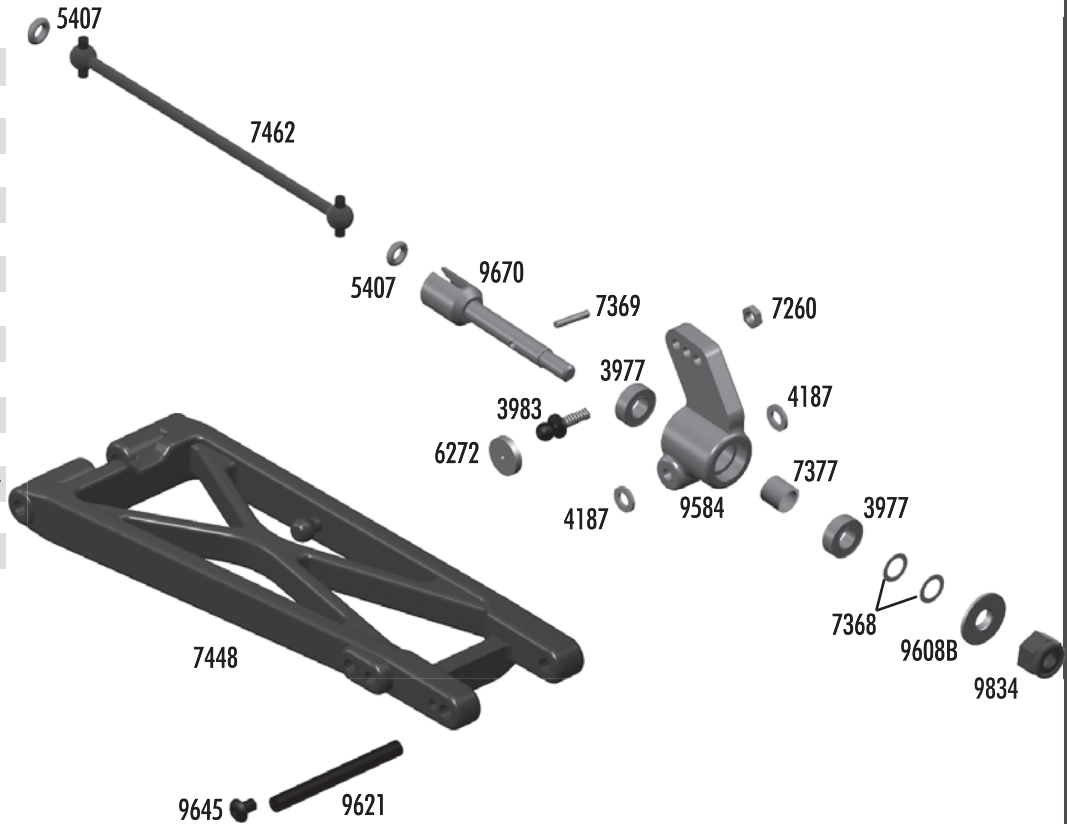

:: Rear Arms / Hubs T4.1

3977	Ball Bearing 3/16 x 3/8"	2
3983	Ballstud .30" Black (long)	6
4187	.030 Nylon Washers	12
5407	Red O-Ring	8
6272	Foam Ballend Dust Cover	28
7260	4-40 Plain Nut	12
7368	3/16" Axle Shims	14
7369	1/16" Axle Roll Pins	4
7377	Axle Spacer Crush Tubes	2
7448	T4 Rear A-Arms	Pr.
7462	T4 / GT2 RTR Dogbone	1
9584	B4 / T4 RR Hub Carrier (left & right)	Pr.
9608B	RR Axle Wheel Spacer (blue)	2
9622	B4 Outer Hinge Pin Set	Set
9645	2-56 x 1/8" BHCS	8
9670	3/16" Rear Axle	1
9834	8-32 Aluminum Locknut (silver)	6