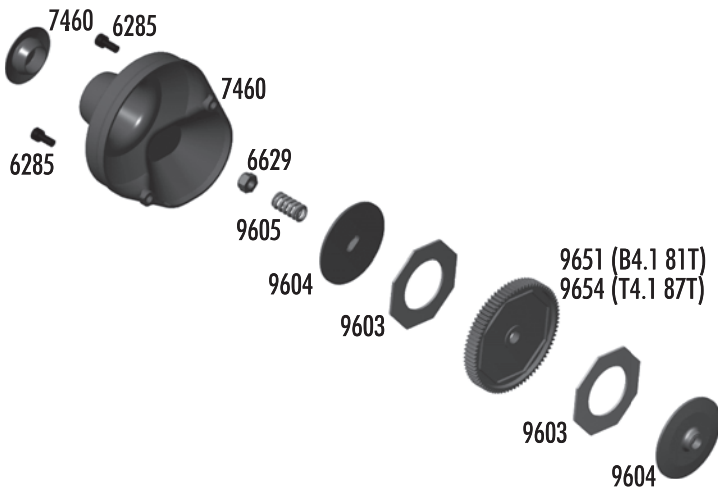

:: Spur Gears

9649	72T 48P Spur Gear	1
9650	75T 48P Spur Gear	1
9651	81T 48P Spur Gear (B4.1 Kit)	1
9652	78T 48P Spur Gear	1
9653	84T 48P Spur Gear	1
9654	87T 48P Spur Gear (T4.1 Kit)	1