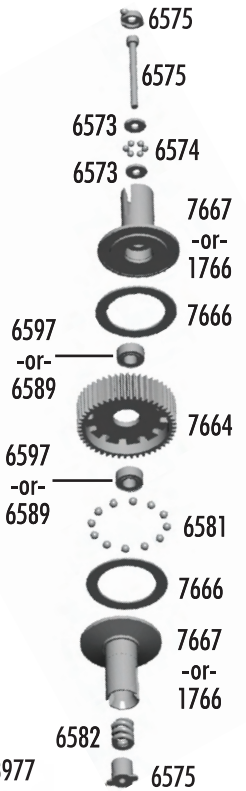

:: Ball Diff Transmission Option

1766	B4 / T4 / GT Lightweight Outdrive Set	Set
3976	Ball Bearing, 3/8 x 5/8"	2
3977	Ball Bearing, 3/16 x 3/8"	2
6573	Diff Thrust Washer & Bolt	2
6574	Precision Diff Thrust Balls, 5/64"	6
6575	Locking T-Nut, Diff Thrust Bolt, & Cover	Set
6581	3/32" Carbide Diff Balls	12
6582	Diff Thrust Spring	1
6589	Ball Bearing, 5/32 x 5/16" unflanged	2
6597	Bushing, 5/32 x 5/16" unflanged	2
6903	Ball Bearing, PTFE Sealed 3/8 x 5/8"	2
6906	Ball Bearing, PTFE Sealed 3/16 x 3/8"	2
7664	Diff Gear 52T	1
7666	Diff Drive Rings, 2.60:1	2
7667	Diff Outdrive Hub, Right, 2.60:1	1
7668	Diff Outdrive Hub, Left, 2.60:1	1
7677	B4 / T4 / GT Diff Rebuild Kit	1
7678	GT Diff Assembly, Complete	1
9360	Idler Gear, Molded	1
9361	Idler Gear Shaft	1
9574	B4 / T4 Transmission Case (left & right)	1
9601	B4 / T4 Top Shaft	1
9602	B4 / T4 Top Shaft Spacer	1