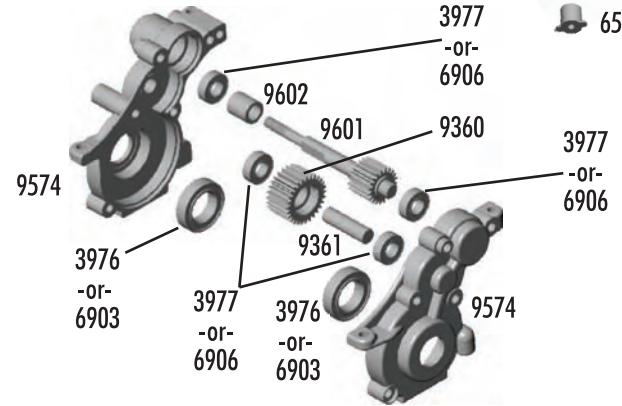

:: Ball Diff Transmission Option

1766	B4 / T4 / GT Lightweight Outdrive Set	Set
3976	Ball Bearing, 3/8 x 5/8"	2
3977	Ball Bearing, 3/16 x 3/8"	2
6573	Diff Thrust Washer & Bolt	2
6574	Precision Diff Thrust Balls, 5/64"	6
6575	Locking T-Nut, Diff Thrust Bolt, & Cover	Set
6581	3/32" Carbide Diff Balls	12
6582	Diff Thrust Spring	1
6589	Ball Bearing, 5/32 x 5/16" unflanged	2
6597	Bushing, 5/32 x 5/16" unflanged	2
6903	Ball Bearing, PTFE Sealed 3/8 x 5/8"	2
6906	Ball Bearing, PTFE Sealed 3/16 x 3/8"	2
7664	Diff Gear 52T	1
7666	Diff Drive Rings, 2.60:1	2
7667	Diff Outdrive Hub, Right, 2.60:1	1
7668	Diff Outdrive Hub, Left, 2.60:1	1
7677	B4 / T4 / GT Diff Rebuild Kit	1
7678	GT Diff Assembly, Complete	1
9360	Idler Gear, Molded	1
9361	Idler Gear Shaft	1
9574	B4 / T4 Transmission Case (left & right)	1
9601	B4 / T4 Top Shaft	1
9602	B4 / T4 Top Shaft Spacer	1