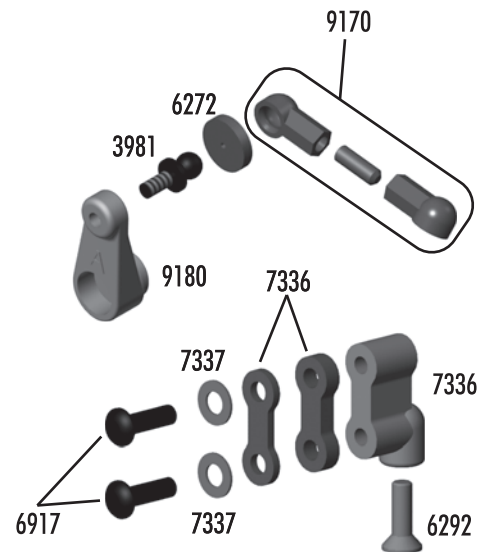

:: Front Bulkhead T4.1 / B4.1

2221	4-40 x 7/16" BHCS	6
3856	Steering Bushings	Set
6272	Foam Ball end Dust Covers	28
6276	Ballstud .20" Silver (short)	6
6925	4-40 x 1/2" SHCS	6
6929	4-40 x 3/8 SHCS (w/hole)	4
9566	B4 / T4 Top Plate	1
9610	Servo Saver / Steering Hardware	Set
9640	B4 / T4 Steering Bolt, left & right	Set
9657	B4 / T4 HD Servo Saver Spring	1
9659	B4 / T4 Steering Set. Includes Rack, Bellcrank, Servo Saver, Steering Brace	1

:: Turnbuckles & Servo Mounts T4.1

3981	Ballstud .20" Black (short)	6
6272	Foam Ballend Dust Cover	28
6292	4-40 x 3/8" FHCS	6
6917	4-40 x 3/8" BHCS	6
7101	Turnbuckle 2.80"	Pr.
7230	Ballcaps, large	12
7253	Turnbuckle 2.62"	Pr.
7336	Servo Mount Set	Set
7337	Gold Washer	4
9170	B4 / T4 Servo Link	1
9180	Servo Horns Set	Set

T4.1

:: Turnbuckles & Servo Mounts B4.1

3981	Ballstud .20" Black (short)	6
6263	Turnbuckle 2.06"	Pr.
6272	Foam Ballend Dust Cover	28
6292	4-40 x 3/8" FHCS	6
6917	4-40 x 3/8" BHCS	6
7230	Ballcaps, large	12
7336	Servo Mount Set	Set
7337	Gold Washer	4
9170	B4 / T4 Servo Link	1
9180	Servo Horns Set	Set

B4.1

:: Battery Strap T4.1 / B4.1

7473	T4.1 RTR Battery Strap Set includes, Set battery strap, battery strap foam, thumb knob, 4-40 x 1/2 set screw	
9238	Foam Battery Spacers	Pr.
9793	B4.1 RTR Battery Strap Set includes, Set battery strap, battery strap foam, thumb knob, 4-40 x 1/2 set screw	