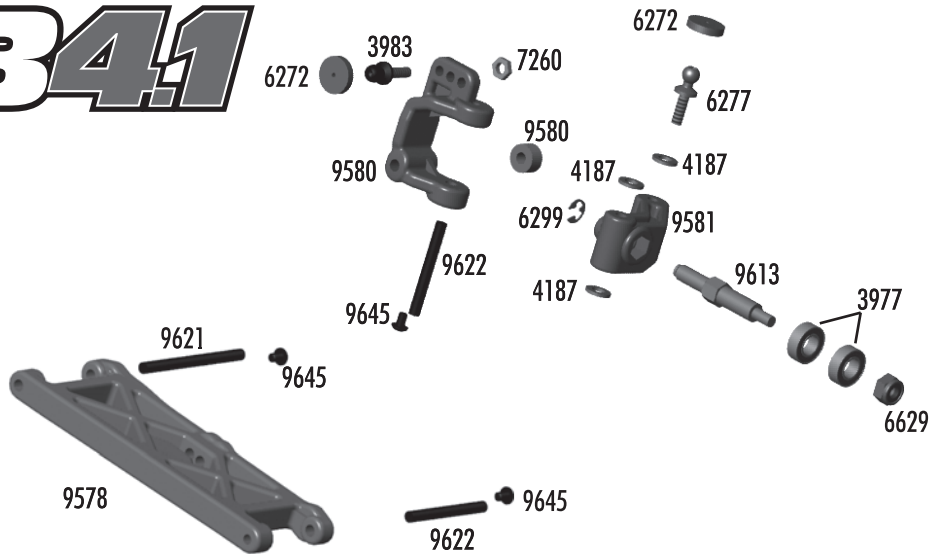

:: Front Arm / Steering B4.1

3977	Ball Bearing 3/16" x 3/8"	2
3983	Ballstud .30" Black (short)	6
4187	.030 Nylon Washers	12
6272	Foam Ballend Dust Covers	28
6277	Ballstud .30 Silver (short)	4
6299	1/8" E-Clip	12
6629	5-40 Locknut	6
7260	4-40 Plain Nut	12
9578	Front A-Arm B4	Pr.
9580	GT2 25° Caster Blocks (left & right) and Spacer	Set
9581	Trailing Steering Block	Pr.
9613	B4 Trailing Axle	2
9621	B4 Inner Hinge Pin Set	Set
9622	B4 Outer Hinge Pin Set	Set
9645	2-56 x 1/8" BHCS	8