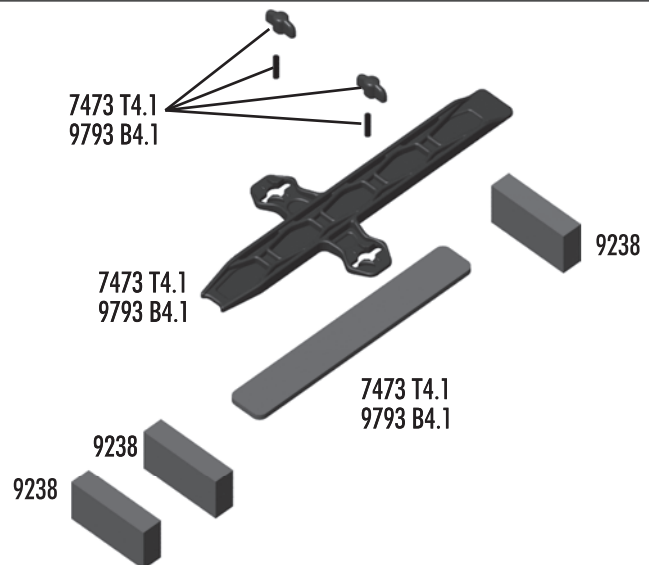

T4.1

:: Turnbuckles & Servo Mounts B4.1

3981	Ballstud .20" Black (short)	6
6263	Turnbuckle 2.06"	Pr.
6272	Foam Ballend Dust Cover	28
6292	4-40 x 3/8" FHCS	6
6917	4-40 x 3/8" BHCS	6
7230	Ballcaps, large	12
7336	Servo Mount Set	Set
7337	Gold Washer	4
9170	B4 / T4 Servo Link	1
9180	Servo Horns Set	Set

B4.1

:: Battery Strap T4.1 / B4.1

7473	T4.1 RTR Battery Strap Set includes, Set battery strap, battery strap foam, thumb knob, 4-40 x 1/2 set screw	
9238	Foam Battery Spacers	Pr.
9793	B4.1 RTR Battery Strap Set includes, Set battery strap, battery strap foam, thumb knob, 4-40 x 1/2 set screw	