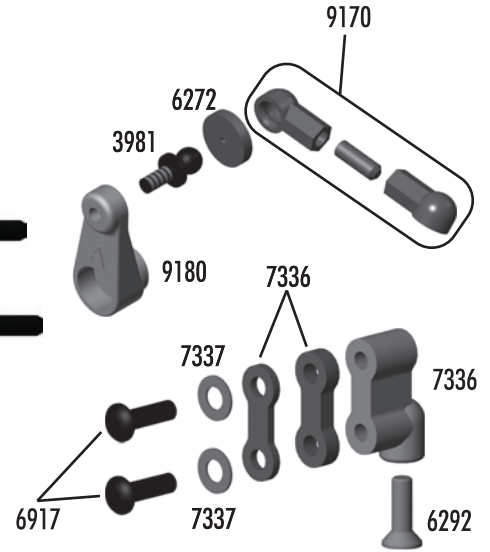

:: Turnbuckles & Servo Mounts T4.1

3981	Ballstud .20" Black (short)	6
6272	Foam Ballend Dust Cover	28
6292	4-40 x 3/8" FHCS	6
6917	4-40 x 3/8" BHCS	6
7101	Turnbuckle 2.80"	Pr.
7230	Ballcaps, large	12
7253	Turnbuckle 2.62"	Pr.
7336	Servo Mount Set	Set
7337	Gold Washer	4
9170	B4 / T4 Servo Link	1
9180	Servo Horns Set	Set