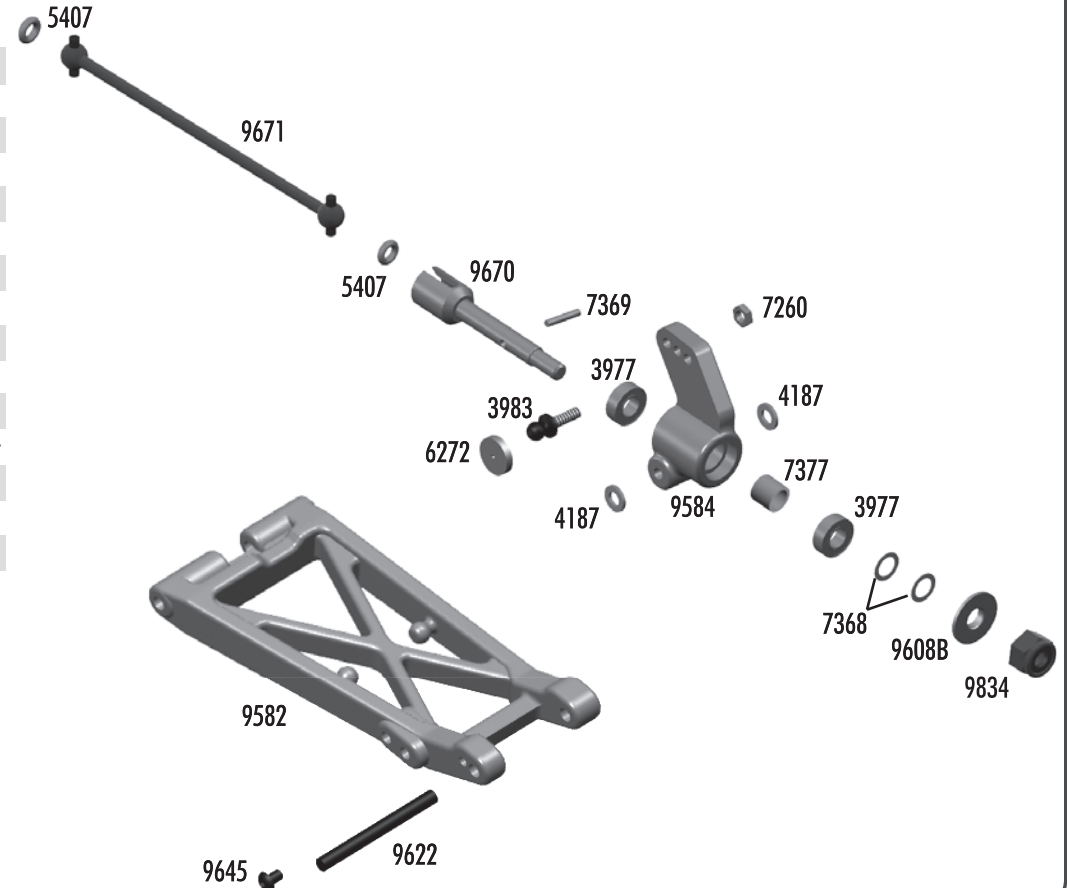

:: Rear Arms / Hubs B4.1

3977	Ball Bearing 3/16 x 3/8"	2
3983	Ballstud .30" Black (long)	6
4187	.030 Nylon Washers	12
5407	Red O-Ring	8
6272	Foam Ballend Dust Cover	28
7260	4-40 Plain Nut	12
7368	3/16" Axle Shims	14
7369	1/16" Axle Roll Pins	4
7377	Axle Spacer Crush Tubes	2
9582	B4 Rear A-Arms (left & right)	Pr.
9584	B4 / T4 RR Hub Carrier (left & right)	Pr.
9608B	RR Axle Wheel Spacer (blue)	2
9622	B4 Outer Hinge Pin Set	Set
9645	2-56 x 1/8" BHCS	8
9670	3/16" Rear Axle	1
9671	B4 RTR Dogbone	1
9834	8-32 Aluminum Locknut (silver)	6