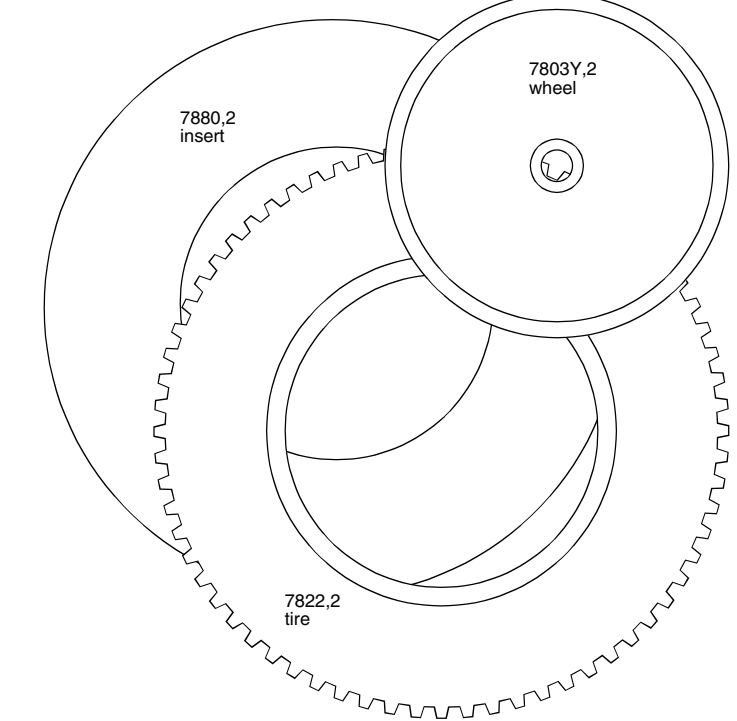

#7036 RC10T2 KIT

PARTS ARRANGED BY BAG NUMBER IN KIT

#7036 TRANNY BAG E

#7036 TRANNY BAG F

#7036 FRONT TIRE/WHEEL BAG

#7036 TRANNY MOTOR PLATE BAG

#7036 TRANNY GEAR COVER BAG

#7036 SUSPENSION ARM BAG

#7036 REAR TIRE/WHEEL BAG

#7036 MASTER KIT BAG

#7036 TOOL BAG