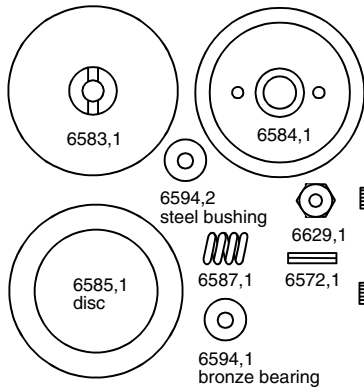

#7036 RC10T2 KIT

PARTS ARRANGED BY BAG NUMBER IN KIT

#7036 TRANNY BAG E

#7036 TRANNY BAG F

#7036 FRONT TIRE/WHEEL BAG

#7036 TRANNY MOTOR PLATE BAG

#7036 TRANNY GEAR COVER BAG

#7036 SUSPENSION ARM BAG

#7036 REAR TIRE/WHEEL BAG

#7036 MASTER KIT BAG

#7036 TOOL BAG