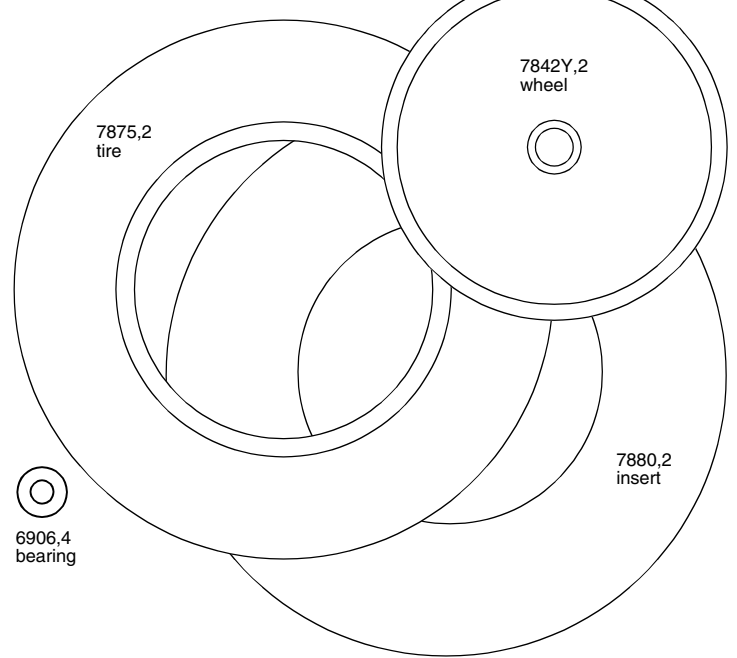

#7036 RC10T2 KIT

PARTS ARRANGED BY BAG NUMBER IN KIT

#7036 TRANNY BAG E

#7036 TRANNY BAG F

#7036 FRONT TIRE/WHEEL BAG

#7036 TRANNY MOTOR PLATE BAG

#7036 TRANNY GEAR COVER BAG

#7036 SUSPENSION ARM BAG