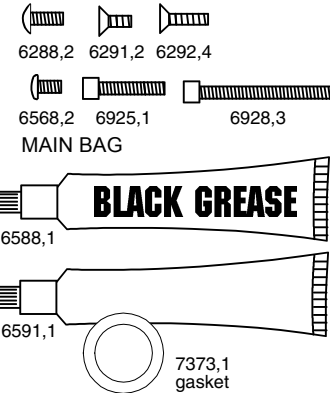

#7036 RC10T2 KIT

PARTS ARRANGED BY BAG NUMBER IN KIT

#7036 TRANNY BAG E

#7036 TRANNY BAG F

#7036 FRONT TIRE/WHEEL BAG

#7036 TRANNY MOTOR PLATE BAG

#7036 TRANNY GEAR COVER BAG

#7036 SUSPENSION ARM BAG