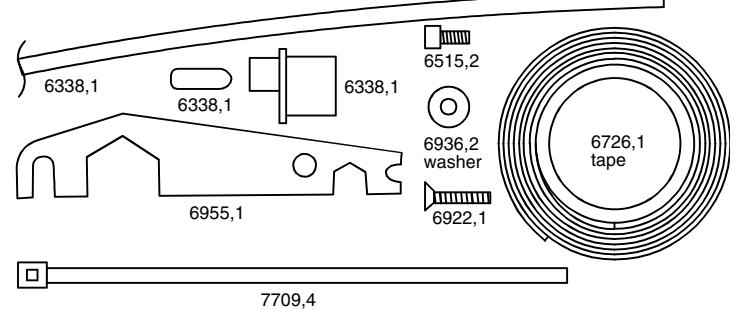

#7036 MASTER KIT BAG