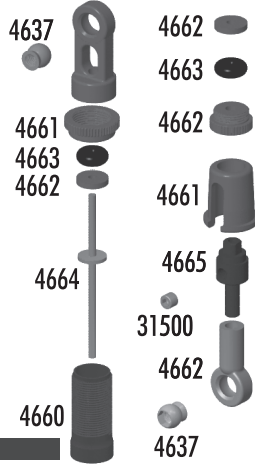

10R5 FACTORY Team

1:10 Scale Electric 2WD Competition Car Kit
#8021

--- O V A L ---

1:10 Scale Electric 2WD Competition Car Kit Catalog

TEAM ASSOCIATED

:: Part Numbers

:: Side Shocks

4637	12R5 Pivot Ball	8
4660	12R5 Shock Body	1
4661	12R5 Shock Collar & Cup	4
4662	12R5 Shock Rebuild Kit	1
4663	Micro VCS O-Ring	8
4664	12R5 Thru Shaft	1
4665	12R5 Shock Rod End	1
4666	12R5 Shock Kit	1
31500	Set Screw 3x2.5mm	6

:: Side Shock Springs

4475	Micro VCS Springs Black (4.00lbs)	Pr.
4476	Micro VCS Springs Green (6.00lbs)	Pr.
8449	Micro VCS Springs Copper (16.00lbs)	Pr.
8451	Micro VCS Springs Silver (8.00lbs)	Pr.
8452	Micro VCS Springs Blue (10.00lbs)	Pr.
8453	Micro VCS Springs Gold (12.00lbs) - Kit	Pr.
8454	Micro VCS Springs Red (14.00lbs) - Kit	Pr.

:: Center Shock

3948	TC Threaded Shock Collar	Pr.
3959	TC Threaded Collar O-Ring	4
3985	TC Hard Anodized, Threaded Shock Kit	Pr.
3990	TC Hard Anodized, Threaded Shock Body	Pr.
5407	Red O-Rings	8
6299	Small E-Clips	12
6418	FT Shock Shaft (gold)	Pr.
6465	Shock Piston 1, 2, 3 (4 each)	12
6475	Spring Cups and Preload Clips	Set
7230	Large Ball Cups	12
9724	Offset Spring Cups	Pr.
31120	VCS2 Shock Rebuild Kit	Set
31121	VCS2 Shock Cap & Retainer	Set
31252	VCS2 Shock Kit	Pr.

:: Rear Bulkhead

897	3/8 x 1/4 Ball Bearing	2
4348	Axle Height Adapter #0	2
4349	Axle Height Adapter #1 - Kit	2
4350	Axle Height Adapter #2	2
4351	Axle Height Adapter # 4	2
8527	RC10R5 - OVAL Lower Pod Plate	1
8528	RC10R5 - OVAL Upper Pod Plate	1
8536	RC10R5 - OVAL Motor Mount	1
8537	RC10R5 - OVAL Left Rear Bulkhead	1
8538	RC10R5 - OVAL Motor Mount Standoff	1
25201	M3x8mm FHCS	20
25202	M3x10mm FHCS	20
31284	8mm Ballstud - Long	6
31286	Aluminum Shims 1mm and 2mm	4 ea.
31530	M3x5mm BHCS	6
31540	M3x5mm FHCS	6
31550	M3 Aluminum Lock Nut	6