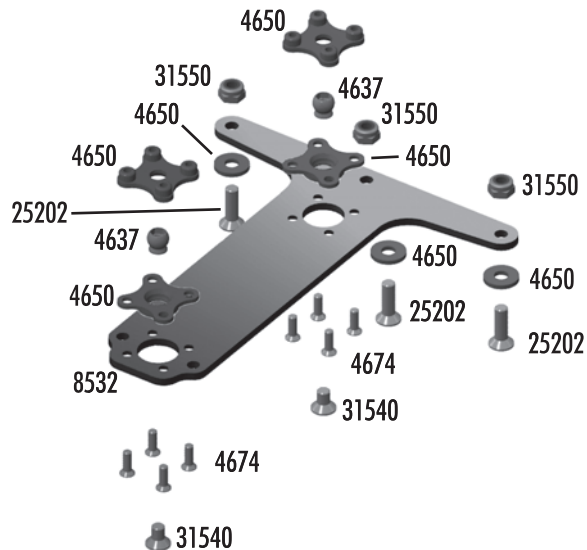

:: T-Plate

4637	Pivot Ball	8
4650	12R5 T-Plate PVT Sockets	Set
4674	M2x6mm FHCS	8
8531	RC10R5 - OVAL T-Plate (.075")	1
8532	RC10R5 - OVAL T-Plate (.063") - Kit	1
25202	M3x10mm FHCS	20
31550	M3 ALuminum Lock Nut	6