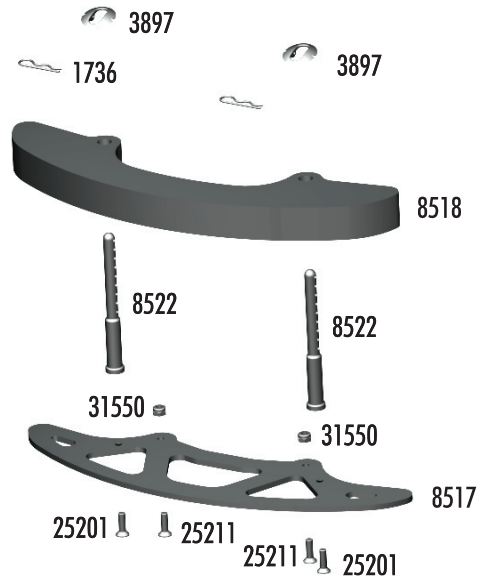

:: Front Bumper

1736	FT Body Clips (Blue)	6
3897	Pivoting Body Mounts	4
8517	Front Bumper	1
8518	Front Foam Bumper	1
8522	Body Posts	4
25201	M3x8mm FHCS	20
25211	M3x10mm BHCS	20
31550	M3 Aluminum Lock Nut	6