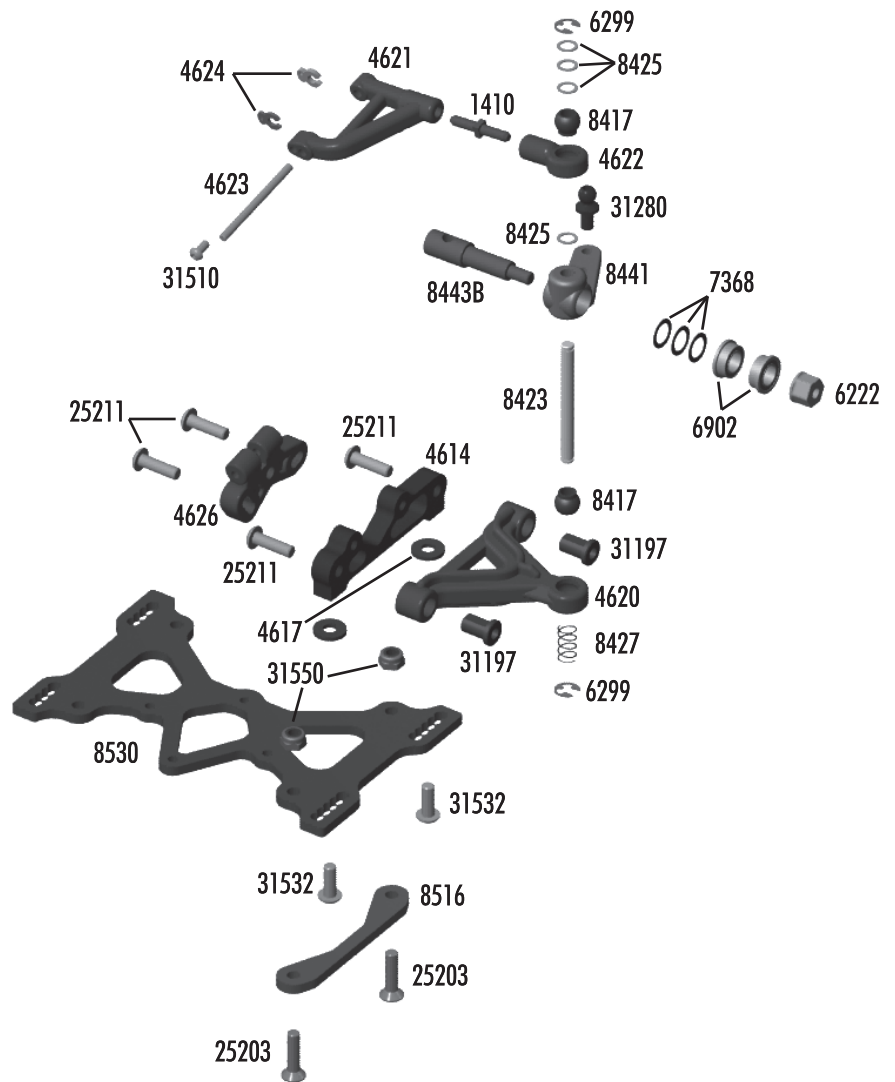

:: Chassis - Components

4607	12R5 Shock Mount Upright	1
4655	12R5 Shock Mount Brace	1
6338	Antenna Tube (12" black)	1
8525	RC10R5 - OVAL Chassis	1
8533	RC10R5 - OVAL LiPo Battery Retainer (RR)	1
8534	RC10R5 - OVAL LiPo Battery Retainer (FR)	1
25201	M3x8mm FHCS	20
31250	TC5 Shock Bushing	4
31500	Set Screw M3x2.5mm	6
31531	M3x6mm BHCS	6
31540	M3x5mm FHCS	6
31550	M3 Aluminum Lock Nut	6

:: Differential

897	3/8 x 1/4 Ball Bearings	2
4185	8-32 Nylon Locknuts	6
4459	12L4 Belleville Washer	3
4462	Spur Gear, 100T - 64P	1
4554	.005 Axle Shims	6
4555	1/12 Diff Thrust Cone	1
4568	2-56 x 5/16 SHCS	6
4615	Spur Gear, 96T - 64P - Kit	1
6619	1/8 Carbide Diff Balls	8
6924	4-40 x 3/8 SHCS	12
8501	RC10R5 - OVAL Rear Axle	1
8504	D-Drive Rings	2
8520	RC10R5 Clamp Wheel Hub (left)	1
8539	RC10R5 - OVAL Wheel Hub (right)	1

:: Front End

1410	Ti Turnbuckle 0.63", Blue	2
4614	12R5 Front Bulkhead	1
4617	12R5 Front Bulkhead Shims	4 ea.
4620	12R5 Lower Arm	2
4621	12R5 Upper Arm	2
4622	12R5 Upper Arm Eyelet	4
4623	12R5 Upper Hinge Pin	2
4624	12R5 Caster / Servo Spacer	2 ea.
4626	12R5 Upper Arm Mounts / Steering Blocks	2
6222	4-40 / 5-40 Nylon Locknuts	8
6299	Small E - Clips	16
6902	Flanged Bearings 3/16 x 5/16	Pr.
7368	3/16 Axle Shims	12
8417	Pivot Ball	4
8423	Kingpins	2
8425	Kingpin Shims	10
8427	.018 Springs	2
8429	.020 Springs	2
8431	.022 Springs	2
8433	.024 Springs	2
8441	Steering Blocks	Pr.
8443B	Front Inline Axle, Blue	Pr.
8516	RC10R5 Arm Mount Plate Riser	2
8530	RC10R5 - OVAL Front Arm Mount Plate	1
25203	M3x12mm FHCS	20
25211	M3x10mm BHCS	20
31197	TC5 Arm Mount Nut	8
31280	5mm Ballstud - Short	6
31510	M2x4mm BHCS	6
31532	M3x8mm BHCS	6
31550	M3 Aluminum Lock Nut	6