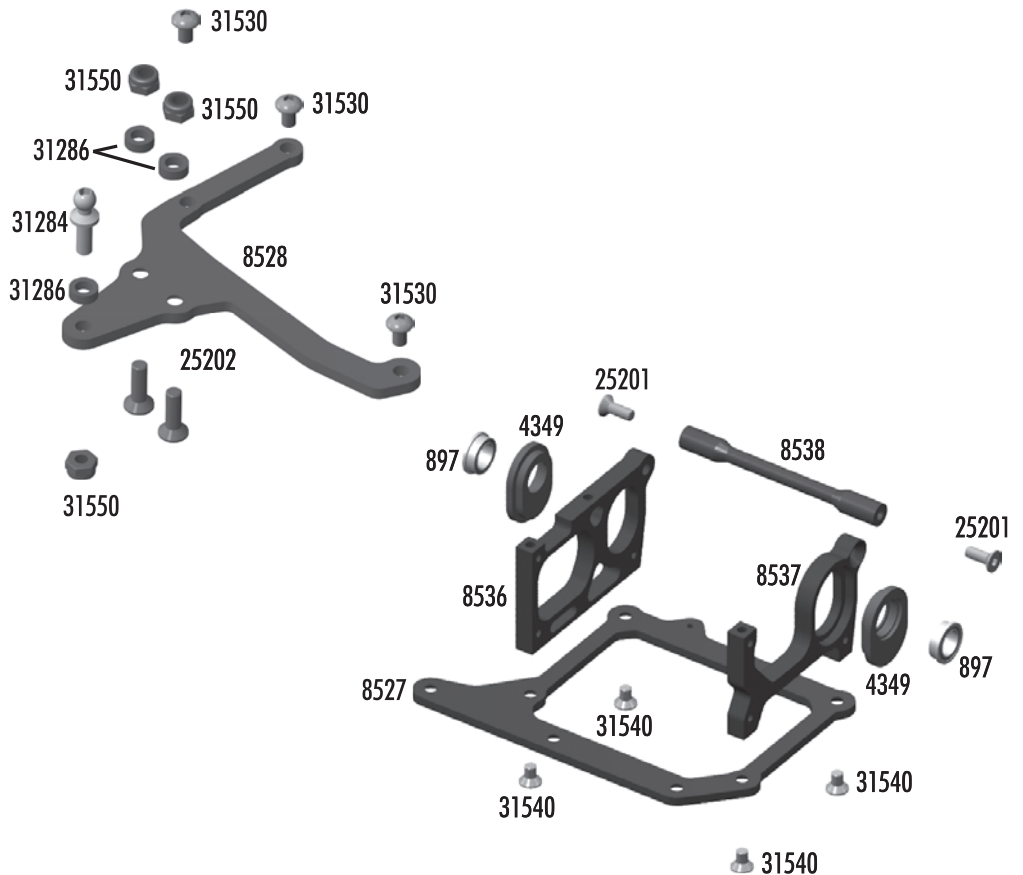

:: T-Plate

4637	Pivot Ball	8
4650	12R5 T-Plate PVT Sockets	Set
4674	M2x6mm FHCS	8
8531	RC10R5 - OVAL T-Plate (.075")	1
8532	RC10R5 - OVAL T-Plate (.063") - Kit	1
25202	M3x10mm FHCS	20
31550	M3 ALuminum Lock Nut	6

:: Rear Chassis Brace

1736	FT Body Clips (Blue)	6
3897	Pivoting Body Mounts	4
4637	Pivot Ball	8
8522	Body Posts	4
8526	RC10R5 - OVAL Chassis Brace	1
8529	RC10R5 - OVAL Nerf Bar	1
8535	RC10R5 - OVAL Chassis Brace Standoff	4
25201	M3x8mm FHCS	20
31530	M3x5mm BHCS	6
31532	M3x8mm BHCS	6
31540	M3x5mm FHCS	6
31550	M3 Aluminum Lock Nut	6

:: Rear Bulkhead

897	3/8 x 1/4 Ball Bearing	2
4348	Axle Height Adapter #0	2
4349	Axle Height Adapter #1 - Kit	2
4350	Axle Height Adapter #2	2
4351	Axle Height Adapter # 4	2
8527	RC10R5 - OVAL Lower Pod Plate	1
8528	RC10R5 - OVAL Upper Pod Plate	1
8536	RC10R5 - OVAL Motor Mount	1
8537	RC10R5 - OVAL Left Rear Bulkhead	1
8538	RC10R5 - OVAL Motor Mount Standoff	1
25201	M3x8mm FHCS	20
25202	M3x10mm FHCS	20
31284	8mm Ballstud - Long	6
31286	Aluminum Shims 1mm and 2mm	4 ea.
31530	M3x5mm BHCS	6
31540	M3x5mm FHCS	6
31550	M3 Aluminum Lock Nut	6