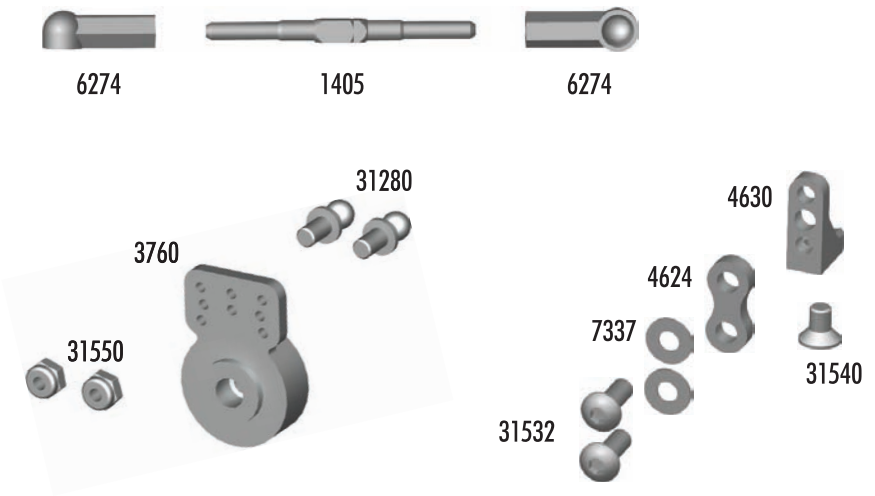

:: Turnbuckle / Servo

1405	FT Ti Turnbuckles 1.875" (Blue)	2
3760	Servo Saver (Airtronics)	1
4624	12R5 Caster / Servo Spacer	2 ea.
4630	12R5 Servo Mount	2
6274	Ball Cups	14
7337	.250 x .125 x .015 washer	4
25162	Servo Saver (XP / Futaba)	1
25167	Servo Saver (Airtronics / JR)	1
31280	5mm Ballstud - Short	6
31532	M3x8mm BHCS	6
31540	M3x5 FHCS	6
31550	M3 Aluminum Lock Nut	6