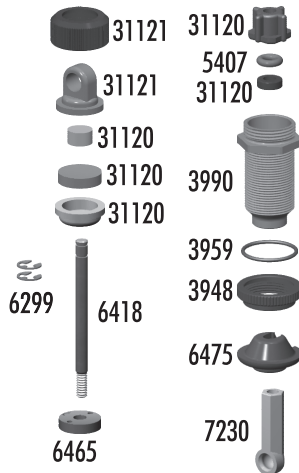

10R5 FACTORY Team

1:10 Scale Electric 2WD Competition Car Kit
#8021

--- O V A L ---

1:10 Scale Electric 2WD Competition Car Kit Catalog

TEAM ASSOCIATED

:: Part Numbers

:: Side Shocks

4637	12R5 Pivot Ball	8
4660	12R5 Shock Body	1
4661	12R5 Shock Collar & Cup	4
4662	12R5 Shock Rebuild Kit	1
4663	Micro VCS O-Ring	8
4664	12R5 Thru Shaft	1
4665	12R5 Shock Rod End	1
4666	12R5 Shock Kit	1
31500	Set Screw 3x2.5mm	6

:: Side Shock Springs

4475	Micro VCS Springs Black (4.00lbs)	Pr.
4476	Micro VCS Springs Green (6.00lbs)	Pr.
8449	Micro VCS Springs Copper (16.00lbs)	Pr.
8451	Micro VCS Springs Silver (8.00lbs)	Pr.
8452	Micro VCS Springs Blue (10.00lbs)	Pr.
8453	Micro VCS Springs Gold (12.00lbs) - Kit	Pr.
8454	Micro VCS Springs Red (14.00lbs) - Kit	Pr.

:: Center Shock

3948	TC Threaded Shock Collar	Pr.
3959	TC Threaded Collar O-Ring	4
3985	TC Hard Anodized, Threaded Shock Kit	Pr.
3990	TC Hard Anodized, Threaded Shock Body	Pr.
5407	Red O-Rings	8
6299	Small E-Clips	12
6418	FT Shock Shaft (gold)	Pr.
6465	Shock Piston 1, 2, 3 (4 each)	12
6475	Spring Cups and Preload Clips	Set
7230	Large Ball Cups	12
9724	Offset Spring Cups	Pr.
31120	VCS2 Shock Rebuild Kit	Set
31121	VCS2 Shock Cap & Retainer	Set
31252	VCS2 Shock Kit	Pr.

:: Rear Bulkhead

897	3/8 x 1/4 Ball Bearing	2
4348	Axle Height Adapter #0	2
4349	Axle Height Adapter #1 - Kit	2
4350	Axle Height Adapter #2	2
4351	Axle Height Adapter # 4	2
8527	RC10R5 - OVAL Lower Pod Plate	1
8528	RC10R5 - OVAL Upper Pod Plate	1
8536	RC10R5 - OVAL Motor Mount	1
8537	RC10R5 - OVAL Left Rear Bulkhead	1
8538	RC10R5 - OVAL Motor Mount Standoff	1
25201	M3x8mm FHCS	20
25202	M3x10mm FHCS	20
31284	8mm Ballstud - Long	6
31286	Aluminum Shims 1mm and 2mm	4 ea.
31530	M3x5mm BHCS	6
31540	M3x5mm FHCS	6
31550	M3 Aluminum Lock Nut	6