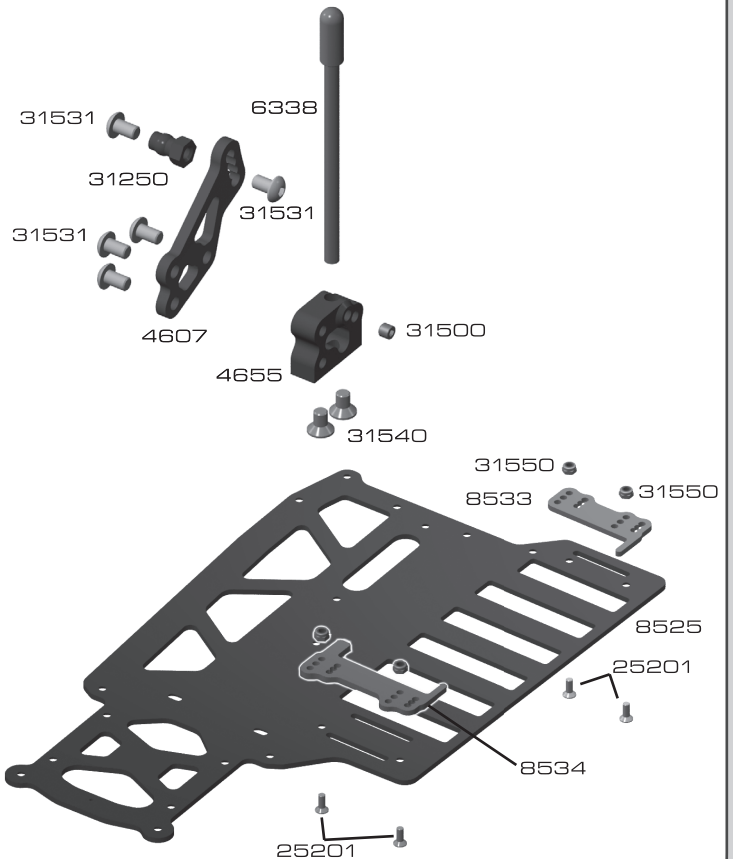

10R5 FACTORY Team

1:10 Scale Electric 2WD Competition Car Kit
#8021

--- O V A L ---

1:10 Scale Electric 2WD Competition Car Kit Catalog

TEAM ASSOCIATED

:: Part Numbers

:: Side Shocks

4637	12R5 Pivot Ball	8
4660	12R5 Shock Body	1
4661	12R5 Shock Collar & Cup	4
4662	12R5 Shock Rebuild Kit	1
4663	Micro VCS O-Ring	8
4664	12R5 Thru Shaft	1
4665	12R5 Shock Rod End	1
4666	12R5 Shock Kit	1
31500	Set Screw 3x2.5mm	6

:: Center Shock

3948	TC Threaded Shock Collar	Pr.
3959	TC Threaded Collar O-Ring	4
3985	TC Hard Anodized, Threaded Shock Kit	Pr.
3990	TC Hard Anodized, Threaded Shock Body	Pr.
5407	Red O-Rings	8
6299	Small E-Clips	12
6418	FT Shock Shaft (gold)	Pr.
6465	Shock Piston 1, 2, 3 (4 each)	12
6475	Spring Cups and Preload Clips	Set
7230	Large Ball Cups	12
9724	Offset Spring Cups	Pr.
31120	VCS2 Shock Rebuild Kit	Set
31121	VCS2 Shock Cap & Retainer	Set
31252	VCS2 Shock Kit	Pr.

:: Center Shock Springs

3941	TC Spring, Green (12.0lbs)	Pr.
3942	TC Spring, Silver (14.5lbs)	Pr.
3943	TC Spring, Blue (17.0lbs)	Pr.
3944	TC Spring, Gold (19.5lbs)	Pr.
3945	TC Spring, Red (22.0lbs)	Pr.
3946	TC Spring, Copper (25.0lbs)	Pr.
3952	TC Spring, Purple (30.0lbs)	Pr.
3953	TC Spring, Yellow (35.0lbs)	Pr.
3954	TC Spring, White (40.0lbs)	Pr.
3988	TC Spring Set, 1 pair each	Set
6493	Buggy Spring, Brown (2.80lbs)	Pr.
6494	Buggy Spring, Green (3.50lbs)	Pr.
6496	Buggy Spring, Silver (3.85lbs)	Pr.
6497	Buggy Spring, Blue (4.20lbs) - Kit	Pr.
8232	Buggy Spring, Black (3.20lbs)	Pr.

:: Chassis - Components

4607	12R5 Shock Mount Upright	1
4655	12R5 Shock Mount Brace	1
6338	Antenna Tube (12" black)	1
8525	RC10R5 - OVAL Chassis	1
8533	RC10R5 - OVAL LiPo Battery Retainer (RR)	1
8534	RC10R5 - OVAL LiPo Battery Retainer (FR)	1
25201	M3x8mm FHCS	20
31250	TC5 Shock Bushing	4
31500	Set Screw M3x2.5mm	6
31531	M3x6mm BHCS	6
31540	M3x5mm FHCS	6
31550	M3 Aluminum Lock Nut	6