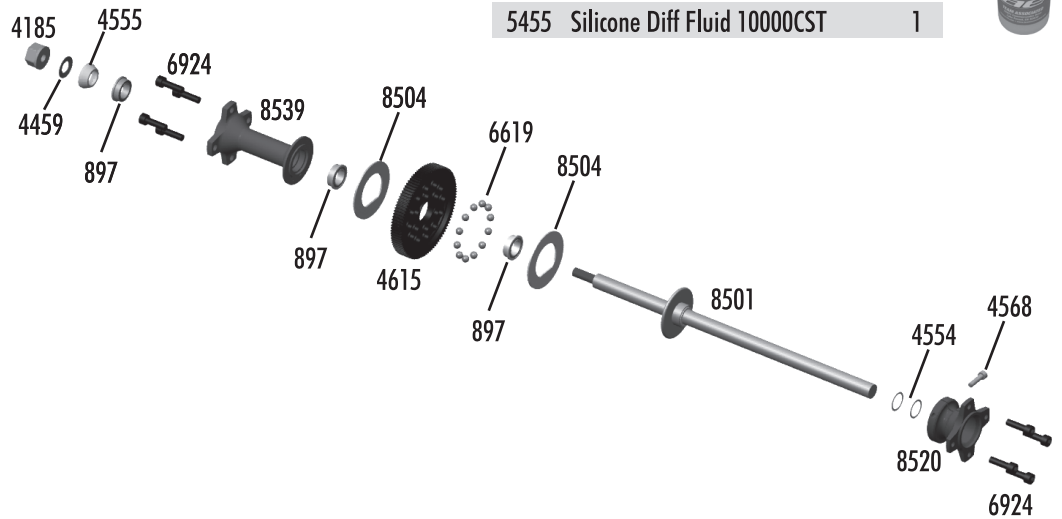

:: Differential

897	3/8 x 1/4 Ball Bearings	2
4185	8-32 Nylon Locknuts	6
4459	12L4 Belleville Washer	3
4462	Spur Gear, 100T - 64P	1
4554	.005 Axle Shims	6
4555	1/12 Diff Thrust Cone	1
4568	2-56 x 5/16 SHCS	6
4615	Spur Gear, 96T - 64P - Kit	1
6619	1/8 Carbide Diff Balls	8
6924	4-40 x 3/8 SHCS	12
8501	RC10R5 - OVAL Rear Axle	1
8504	D-Drive Rings	2
8520	RC10R5 Clamp Wheel Hub (left)	1
8539	RC10R5 - OVAL Wheel Hub (right)	1