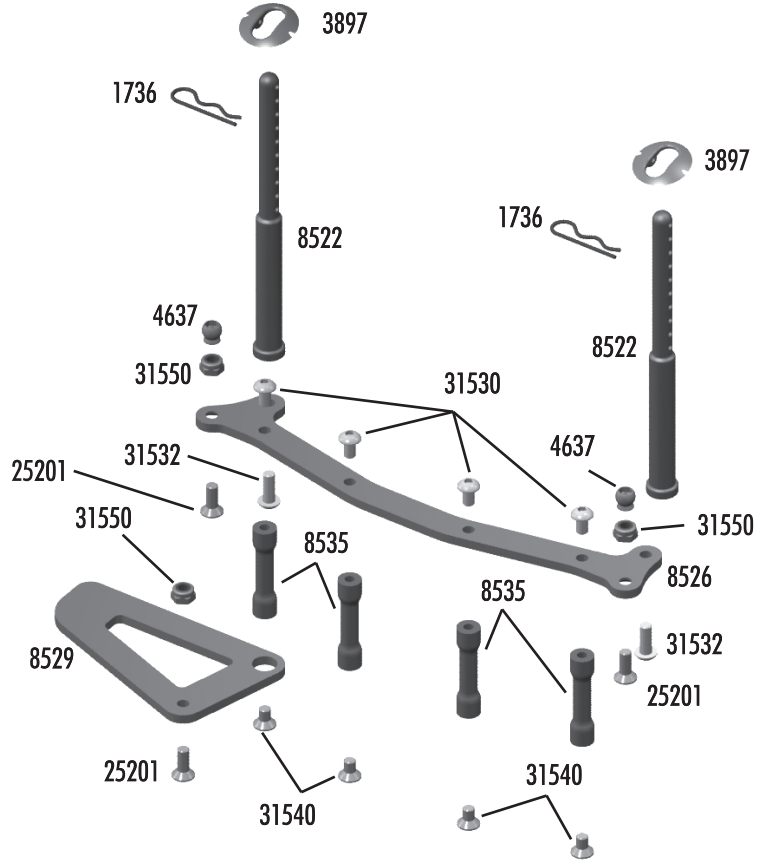

:: Front End

1410	Ti Turnbuckle 0.63", Blue	2
4614	12R5 Front Bulkhead	1
4617	12R5 Front Bulkhead Shims	4 ea.
4620	12R5 Lower Arm	2
4621	12R5 Upper Arm	2
4622	12R5 Upper Arm Eyelet	4
4623	12R5 Upper Hinge Pin	2
4624	12R5 Caster / Servo Spacer	2 ea.
4626	12R5 Upper Arm Mounts / Steering Blocks	2
6222	4-40 / 5-40 Nylon Locknuts	8
6299	Small E - Clips	16
6902	Flanged Bearings 3/16 x 5/16	Pr.
7368	3/16 Axle Shims	12
8417	Pivot Ball	4
8423	Kingpins	2
8425	Kingpin Shims	10
8427	.018 Springs	2
8429	.020 Springs	2
8431	.022 Springs	2
8433	.024 Springs	2
8441	Steering Blocks	Pr.
8443B	Front Inline Axle, Blue	Pr.
8516	RC10R5 Arm Mount Plate Riser	2
8530	RC10R5 - OVAL Front Arm Mount Plate	1
25203	M3x12mm FHCS	20
25211	M3x10mm BHCS	20
31197	TC5 Arm Mount Nut	8
31280	5mm Ballstud - Short	6
31510	M2x4mm BHCS	6
31532	M3x8mm BHCS	6
31550	M3 Aluminum Lock Nut	6

:: Front Bumper

1736	FT Body Clips (Blue)	6
3897	Pivoting Body Mounts	4
8517	Front Bumper	1
8518	Front Foam Bumper	1
8522	Body Posts	4
25201	M3x8mm FHCS	20
25211	M3x10mm BHCS	20
31550	M3 Aluminum Lock Nut	6

:: T-Plate

4637	Pivot Ball	8
4650	12R5 T-Plate PVT Sockets	Set
4674	M2x6mm FHCS	8
8531	RC10R5 - OVAL T-Plate (.075")	1
8532	RC10R5 - OVAL T-Plate (.063") - Kit	1
25202	M3x10mm FHCS	20
31550	M3 ALuminum Lock Nut	6

:: Rear Bulkhead

897	3/8 x 1/4 Ball Bearing	2
4348	Axle Height Adapter #0	2
4349	Axle Height Adapter #1 - Kit	2
4350	Axle Height Adapter #2	2
4351	Axle Height Adapter # 4	2
8527	RC10R5 - OVAL Lower Pod Plate	1
8528	RC10R5 - OVAL Upper Pod Plate	1
8536	RC10R5 - OVAL Motor Mount	1
8537	RC10R5 - OVAL Left Rear Bulkhead	1
8538	RC10R5 - OVAL Motor Mount Standoff	1
25201	M3x8mm FHCS	20
25202	M3x10mm FHCS	20
31284	8mm Ballstud - Long	6
31286	Aluminum Shims 1mm and 2mm	4 ea.
31530	M3x5mm BHCS	6
31540	M3x5mm FHCS	6
31550	M3 Aluminum Lock Nut	6