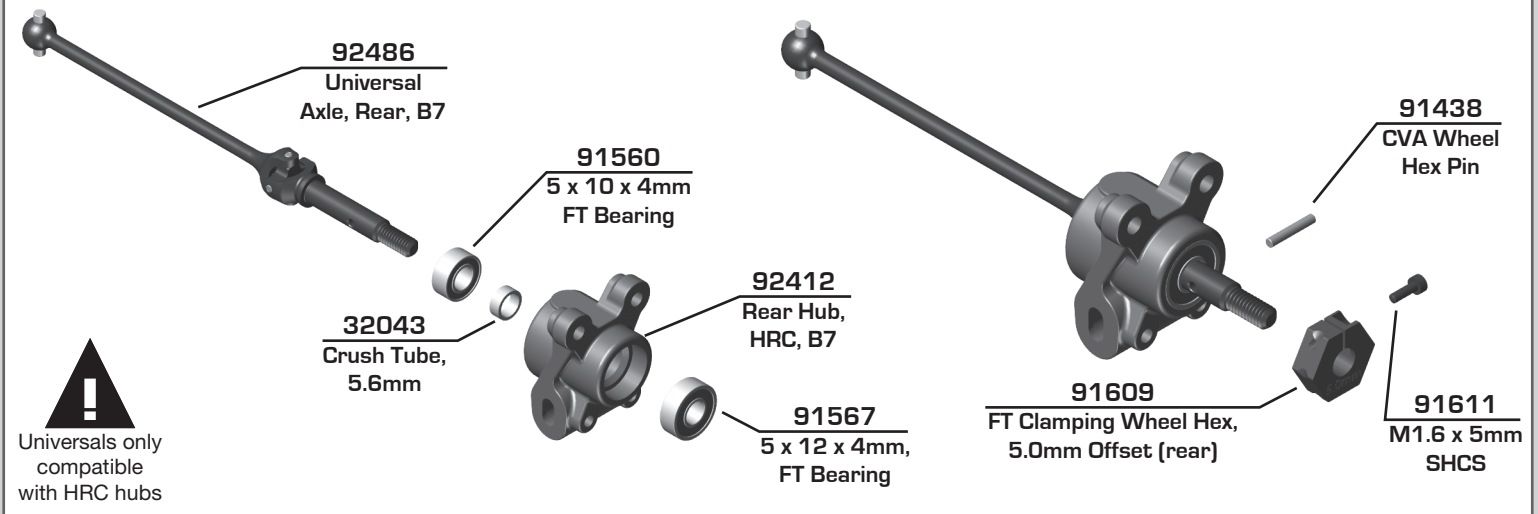

## :: B7 Rear Universal Axle in HRC Hub