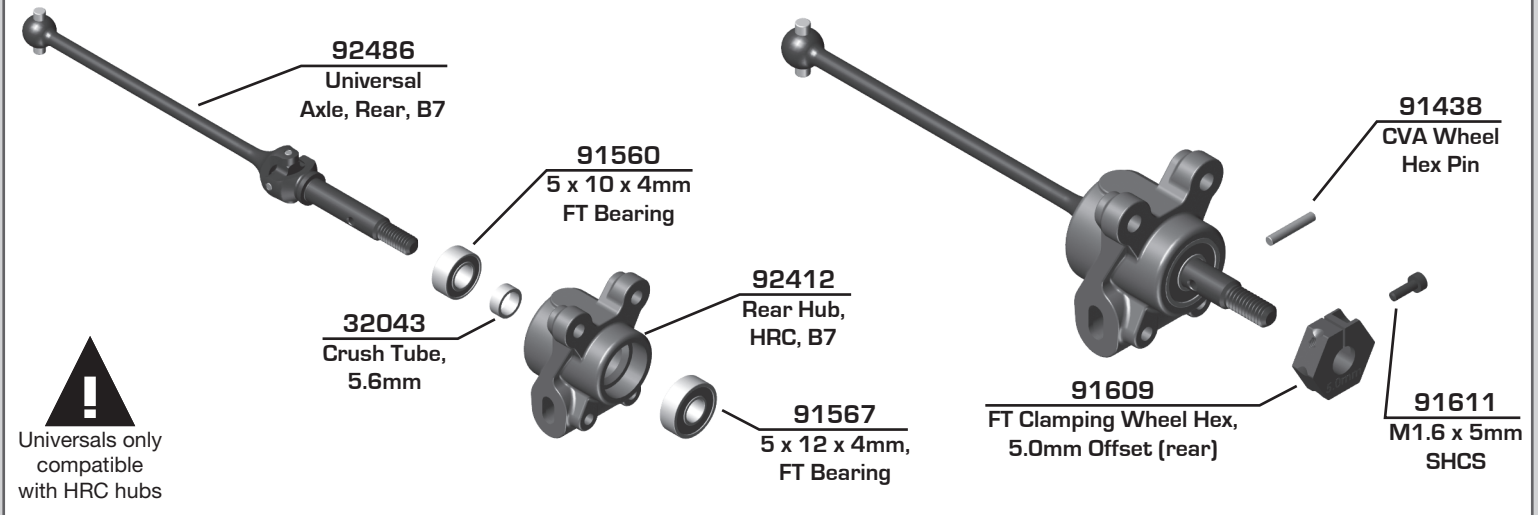

## :: B7 Rear Universal Axle in HRC Hub