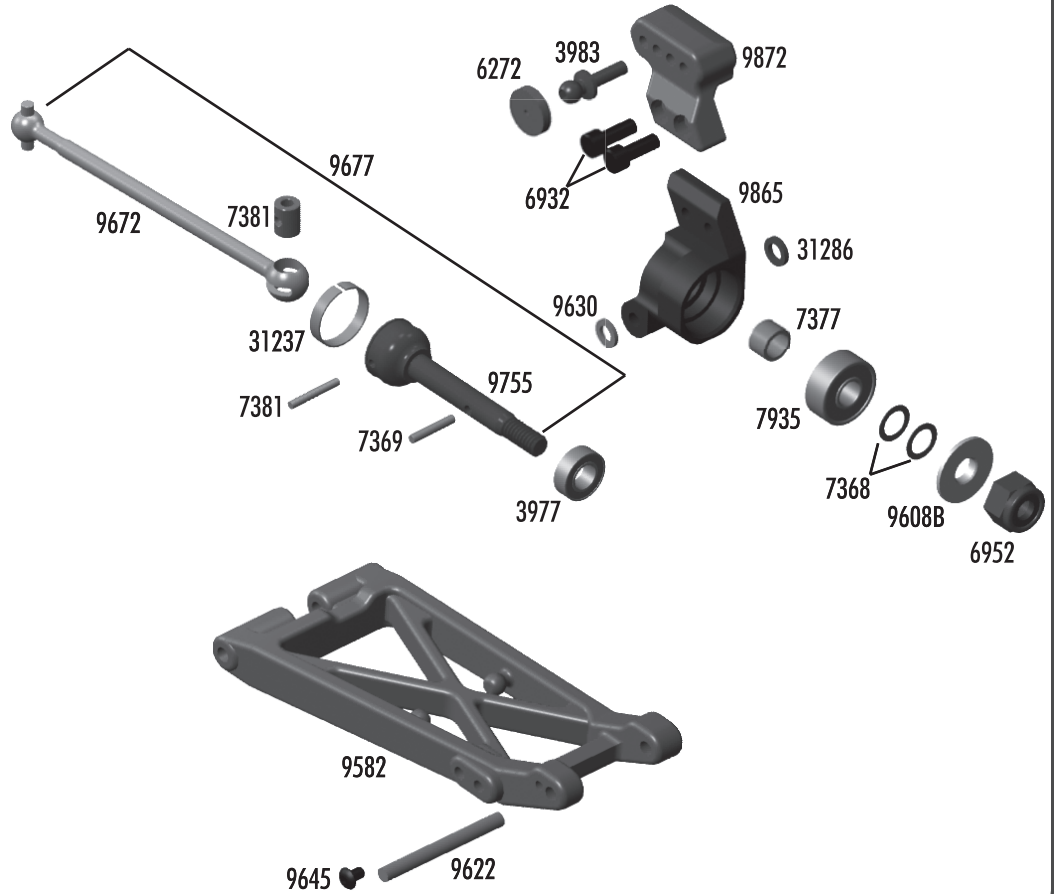

:: Rear Arms / Hubs B4.1

3977	Ball Bearing 3/16 x 3/8"	2
3983	Ballstud .30" Black (long)	6
6272	Foam Ballend Dust Cover	28
6932	4-40 x 5/16 SHCS	6
6952	8-32 Locking Nut, Steel	6
7368	3/16" Axle Shims	14
7369	1/16" Axle Roll Pins	4
7377	Axle Spacer Crush Tubes	2
7381	CVD Rebuild Kit	1
7935	Bearing, .187 x .50 x .196	2
9582	B4 Rear A-Arms (left & right)	Pr.
9608B	RR Axle Wheel Spacer (blue)	2
9622	B4 Outer Hinge Pin Set	1
9630	Ballstud Washer	10
9645	2-56 x 1/8" BHCS	8
9672	FT CVA Bone, B4	2
9677	FT CVA Set, B4	1
9755	CVA Axle, Rear	2
9865	FT Aluminum Hub, 0.5 deg	2
9872	FT Aluminum Hub Tower Set	1
31237	CVA Pin Retaining Clip	2
31286	Aluminum Ballstud Washer	8