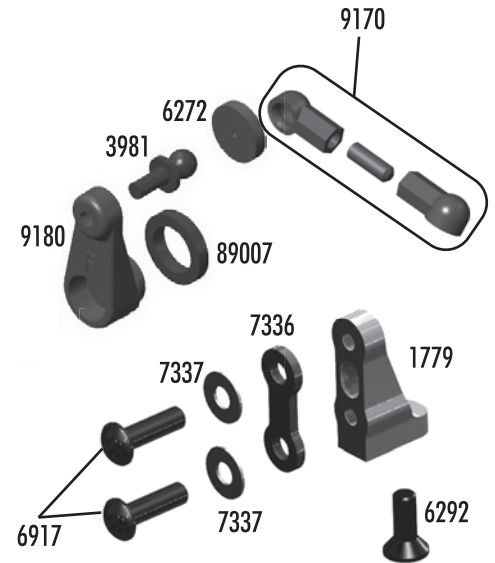

:: Turnbuckles & Servo Mounts T4.1

1408	FT Blue Titanium Turnbuckles, 2.65"	Pr.
1417	FT Blue Titanium Turnbuckles, 2.80"	Pr.
1779	FT Servo Mount, Blue Aluminum	6
3981	Ballstud .20" Black (short)	28
6272	Foam Ballend Dust Cover	6
6292	4-40 x 3/8" FHCS	6
6917	4-40 x 3/8" BHCS	12
7230	Ballcups, large	1
7336	Servo Mount Set	4
7337	Gold Washer	1
9170	B4 / T4 Servo Link	1
9180	Servo Horns Set	1
89007	Steering Servo Ring	1

T4.1