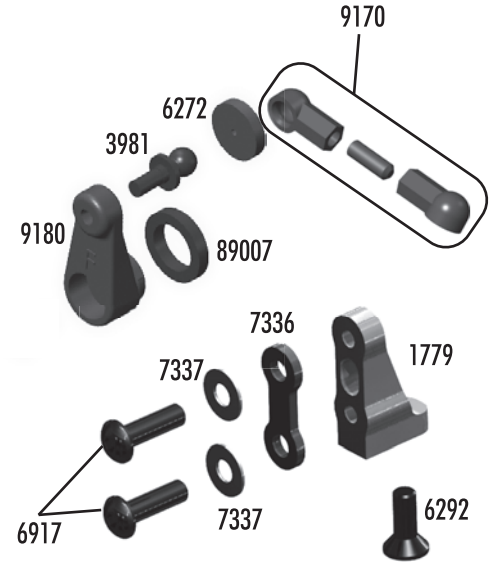

:: Turnbuckles & Servo Mounts B4.1

1406	FT Blue Titanium Turnbuckles, 2.00"	Pr.
1779	FT Servo Mount, Blue Aluminum	Pr.
3981	Ballstud .20" Black (short)	6
6272	Foam Ballend Dust Cover	28
6292	4-40 x 3/8" FHCS	6
6917	4-40 x 3/8" BHCS	6
7230	Ballcups, large	12
7336	Servo Mount Set	1
7337	Gold Washer	4
9170	B4 / T4 Servo Link	1
9180	Servo Horns Set	1
89007	Steering Servo Ring	1

B4.1