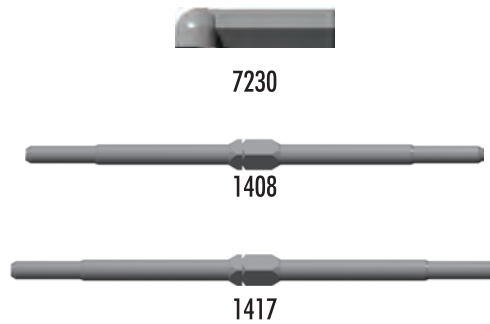

:: Turnbuckles & Servo Mounts T4.1

1408	FT Blue Titanium Turnbuckles, 2.65"	Pr.
1417	FT Blue Titanium Turnbuckles, 2.80"	Pr.
1779	FT Servo Mount, Blue Aluminum	6
3981	Ballstud .20" Black (short)	28
6272	Foam Ballend Dust Cover	6
6292	4-40 x 3/8" FHCS	6
6917	4-40 x 3/8" BHCS	12
7230	Ballcups, large	1
7336	Servo Mount Set	4
7337	Gold Washer	1
9170	B4 / T4 Servo Link	1
9180	Servo Horns Set	1
89007	Steering Servo Ring	1

T4.1