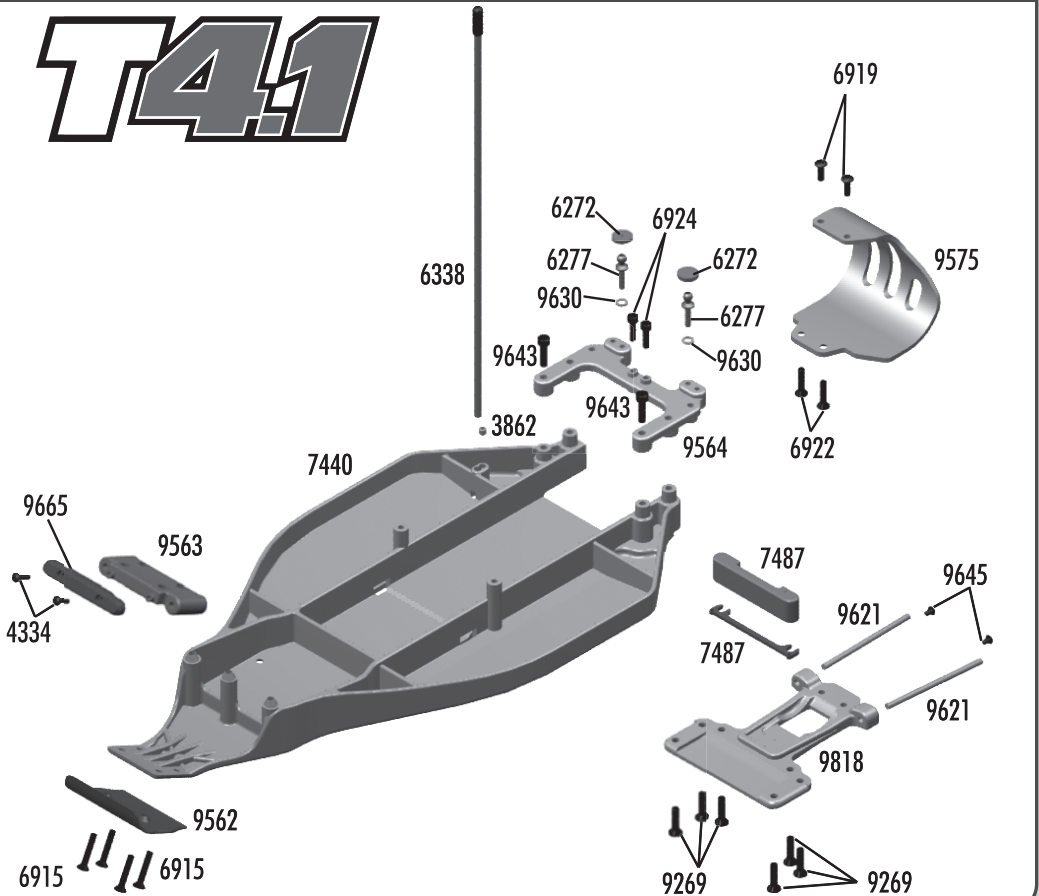

:: Chassis B4.1

3862	5-40 x 1/8" Set Screw	6
4334	2-56 x 5/16" BHCS	8
6272	Foam Ballend Dust Cover	28
6277	Ballstud .30" Silver (long)	4
6338	Antenna Tube (black)	1
6917	4-40 x 3/8" BHCS	6
6919	4-40 x 5/16" BHCS	6
6922	4-40 x 1/2" FHCS	6
6924	4-40 x 3/8" SHCS	6
7487	Arm Mounts 2.5, 3, 3.5, 4 deg Set	1
9269	5-40 x 1/2" FHCS	6
9560	B4 Chassis (composite)	1
9562	Front Bumper	1
9563	B4 / T4 / GT2 Front Bulkhead	1
9564	RR / FR Hinge Brace	1
9575	Motor Guard	1
9621	B4 Inner Hinge Pin Set	4
9630	.030 Ballstud Washer	10
9643	5-40 x 7/16" SHCS	6
9645	2-56 x 1/8" BHCS	8
9665	FT Hinge Pin Brace, blue	1
9818	B4/T4/SC10 Arm Mount / Chassis Plate	1

B4.1

:: Chassis T4.1

3862	5-40 x 1/8" Set Screw	6
4334	2-56 x 5/16" BHCS	8
7440	T4 Chassis (composite)	1
6272	Foam Ballend Dust Cover	28
6277	Ballstud .30" Silver (long)	4
6338	Antenna Tube (black)	1
6917	4-40 x 3/8" BHCS	6
6919	4-40 x 5/16" BHCS	6
6922	4-40 x 1/2" FHCS	6
6924	4-40 x 3/8" SHCS	6
7487	Arm Mounts 2.5, 3, 3.5, 4 deg Set	1
9269	5-40 x 1/2" FHCS	6
9562	Front Bumper	1
9563	B4 / T4 / GT2 Front Bulkhead	1
9564	RR / FR Hinge Brace	1
9575	Motor Guard	1
9621	B4 Inner Hinge Pin Set	4
9630	.030 Ballstud Washer	10
9643	5-40 x 7/16" SHCS	6
9645	2-56 x 1/8" BHCS	8
9665	FT Hinge Pin Brace, blue	1
9818	B4/T4/SC10 Arm Mount / Chassis Plate	1

T4.1