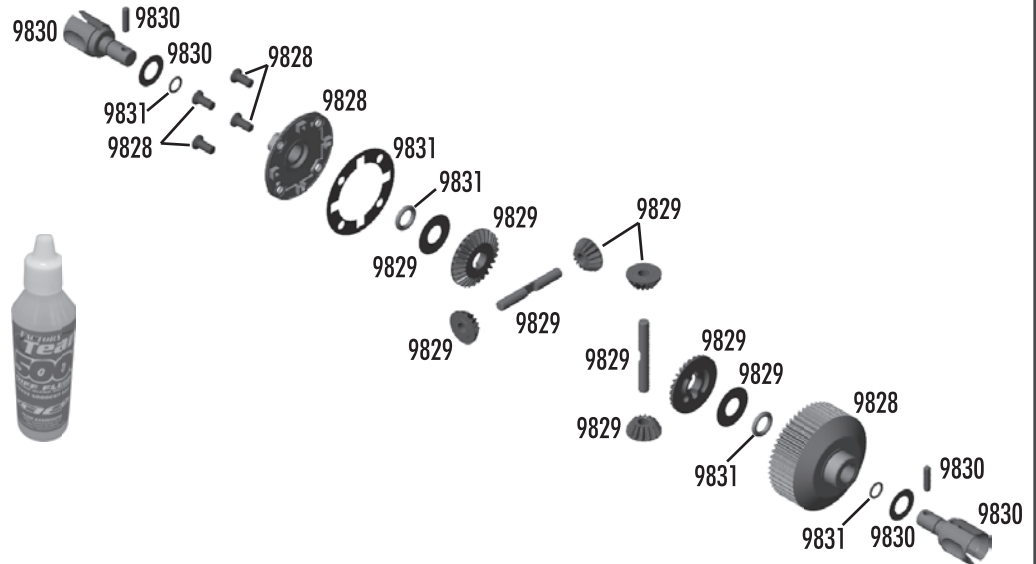

:: Optional Gear Differential

9827	Complete Gear Diff	1
9828	Diff Gear and Cover Set	1
9829	Gear Diff Rebuild Kit	1
9830	Gear Diff Outdrives	Pr.
9831	Gear Diff O-Ring Set	1