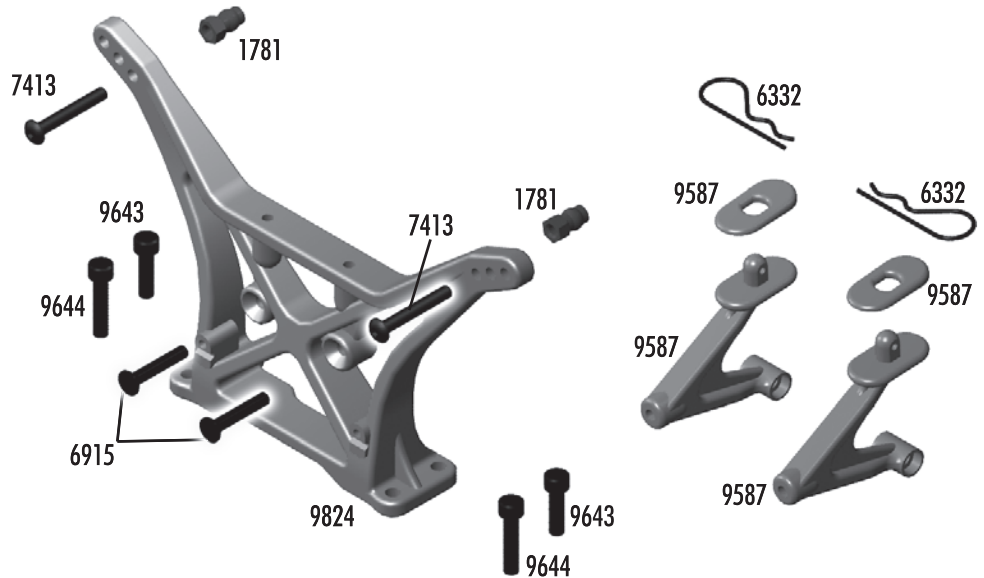

T4.1

:: Wheels & Tires B4.1 / T4.1

7465	Rear Truck Holeshot Tire M3	2
7466	Front Truck Edge Tire M3	2
7846	Front Dish Truck Wheel (white)	2
7847	Rear Truck Dish Wheel (white)	2
7850	Front Dish Truck Wheel (yellow)	2
7851	Rear Truck Dish Wheel (yellow)	2
9588	Front B4 Wheel 2.2" (white)	2
9589	Rear B4 Wheel 2.2" (white)	2
9590	Rear Buggy Holeshot 2.0 Tire M3	2
9591	Front Buggy 4-Rib Tire M3	2
9688	Front B4 Wheel 2.2" (yellow)	2
9689	Rear B4 Wheel 2.2" (yellow)	2