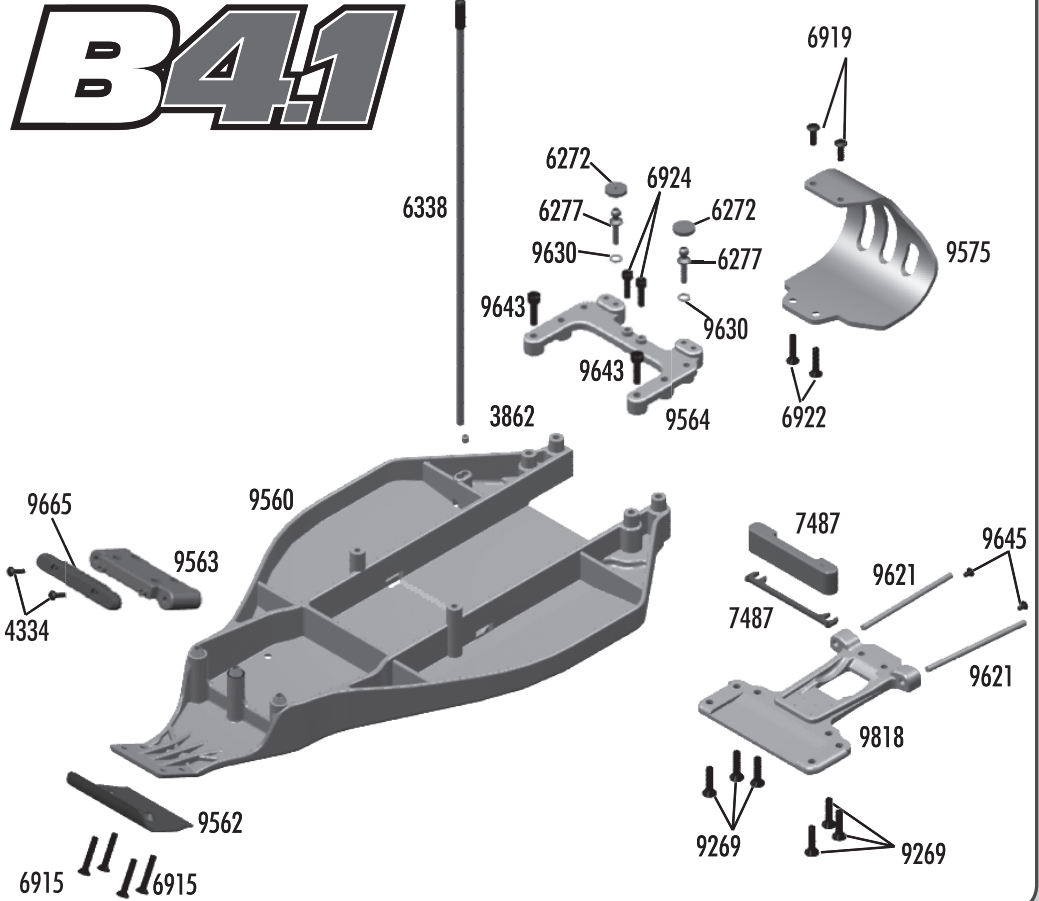

:: Chassis B4.1

3862	5-40 x 1/8" Set Screw	6
4334	2-56 x 5/16" BHCS	8
6272	Foam Ballend Dust Cover	28
6277	Ballstud .30" Silver (long)	4
6338	Antenna Tube (black)	1
6917	4-40 x 3/8" BHCS	6
6919	4-40 x 5/16" BHCS	6
6922	4-40 x 1/2" FHCS	6
6924	4-40 x 3/8" SHCS	6
7487	Arm Mounts 2.5, 3, 3.5, 4 deg Set	1
9269	5-40 x 1/2" FHCS	6
9560	B4 Chassis (composite)	1
9562	Front Bumper	1
9563	B4 / T4 / GT2 Front Bulkhead	1
9564	RR / FR Hinge Brace	1
9575	Motor Guard	1
9621	B4 Inner Hinge Pin Set	4
9630	.030 Ballstud Washer	10
9643	5-40 x 7/16" SHCS	6
9645	2-56 x 1/8" BHCS	8
9665	FT Hinge Pin Brace, blue	1
9818	B4/T4/SC10 Arm Mount / Chassis Plate	1

B4.1