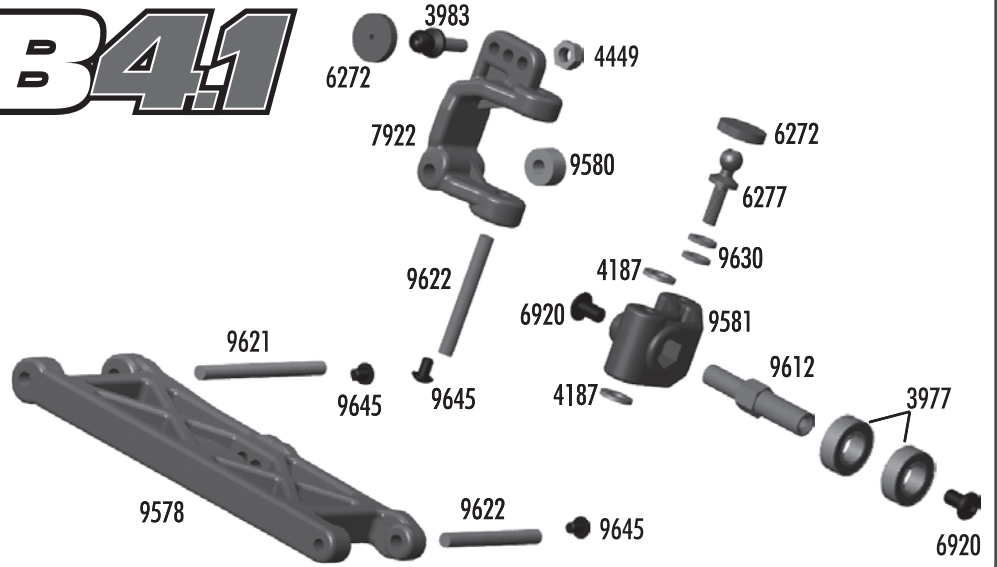

:: Front Arm / Steering B4.1

3977	Ball Bearing 3/16" x 3/8"	2
3983	Ballstud .30" Black (short)	6
4187	.030 Nylon Washers	12
4449	4-40 x 3/16 Aluminum Locknut	5
6272	Foam Ballend Dust Covers	28
6277	Ballstud .30 Silver (short)	4
6920	4-40 x 3/16 BHCS	6
7922	Caster Block, (left & right) 30 deg	1
9578	Front A-Arm B4	Pr.
9580	Spacer	1
9581	Trailing Steering Block (left & right)	Pr.
9612	HD Front Axles, B4 / SC10	1
9621	Inner Hinge Pin Set	1
9622	Outer Hinge Pin Set	1
9630	Ballstud Washer	10
9645	2-56 x 1/8" BHCS	8

B4.1