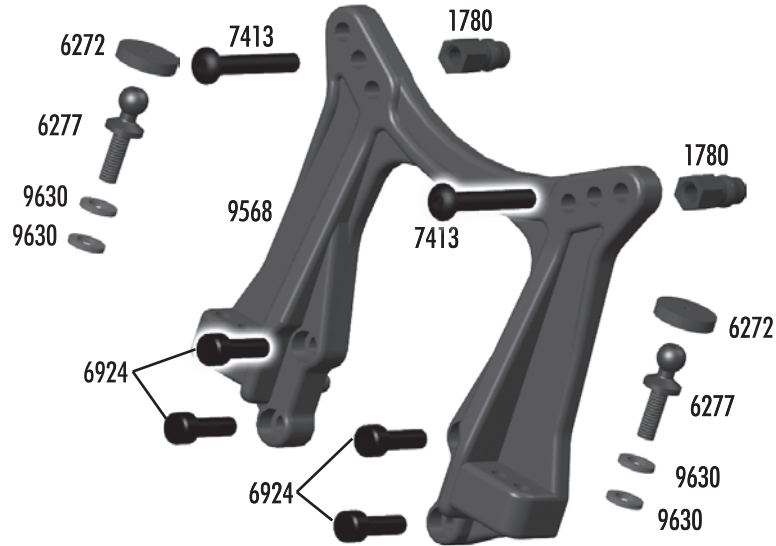

:: Front Shock Tower B4.1

1780	FT Shock Bushing, standard (blue)	4
6272	Foam Ballend Dust Covers	28
6277	Ballstud .30 Silver (short)	4
6924	4-40 x 3/8" SHCS	6
7413	4-40 x 3/4 BHCS	6
9568	B4 Front Shock Tower	1
9630	.030" Ballstud Washer	10