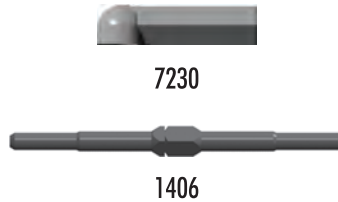

:: Turnbuckles & Servo Mounts B4.1

1406	FT Blue Titanium Turnbuckles, 2.00"	Pr.
1779	FT Servo Mount, Blue Aluminum	Pr.
3981	Ballstud .20" Black (short)	6
6272	Foam Ballend Dust Cover	28
6292	4-40 x 3/8" FHCS	6
6917	4-40 x 3/8" BHCS	6
7230	Ballcups, large	12
7336	Servo Mount Set	1
7337	Gold Washer	4
9170	B4 / T4 Servo Link	1
9180	Servo Horns Set	1
89007	Steering Servo Ring	1

B4.1