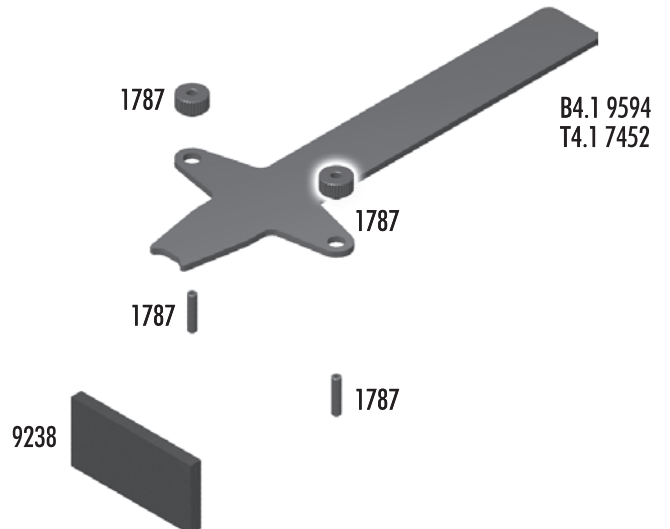

:: Front Arm / Steering B4.1

3977	Ball Bearing 3/16" x 3/8"	2
3983	Ballstud .30" Black (short)	6
4187	.030 Nylon Washers	12
4449	4-40 x 3/16 Aluminum Locknut	5
6272	Foam Ballend Dust Covers	28
6277	Ballstud .30 Silver (short)	4
6920	4-40 x 3/16 BHCS	6
7922	Caster Block, (left & right) 30 deg	1
9578	Front A-Arm B4	Pr.
9580	Spacer	1
9581	Trailing Steering Block (left & right)	Pr.
9612	HD Front Axles, B4 / SC10	1
9621	Inner Hinge Pin Set	1
9622	Outer Hinge Pin Set	1
9630	Ballstud Washer	10
9645	2-56 x 1/8" BHCS	8

B4.1

:: Front Arm / Steering T4.1

3977	Ball Bearing 3/16" x 3/8"	2
3983	Ballstud .30" Black (short)	6
4187	.030 Nylon Washers	12
4449	4-40 x 3/16 Aluminum Locknut	5
6272	Foam Ballend Dust Covers	28
6277	Ballstud .30 Silver (short)	4
6299	1/8" E-Clip	12
6629	5-40 Locknut	6
7446	T4 Front A-Arm (left & right)	Pr.
7456	Front Axle T4 (trailing)	2
7922	Caster Block, (left & right) 30deg	1
9580	Spacer	1
9581	Trailing Steering Block (left & right)	Pr.
9621	Inner Hinge Pin Set	1
9622	Outer Hinge Pin Set	1
9630	Ballstud Washer	10
9645	2-56 x 1/8" BHCS	8

T4.1

:: Front Battery Strap T4.1 / B4.1

1787	FT Battery Strap Thumbscrews Set	1
7452	Battery Strap T4, Carbon Fiber	1
9238	Foam Battery Spacers	Pr.
9594	Battery Strap B4, Carbon Fiber	1