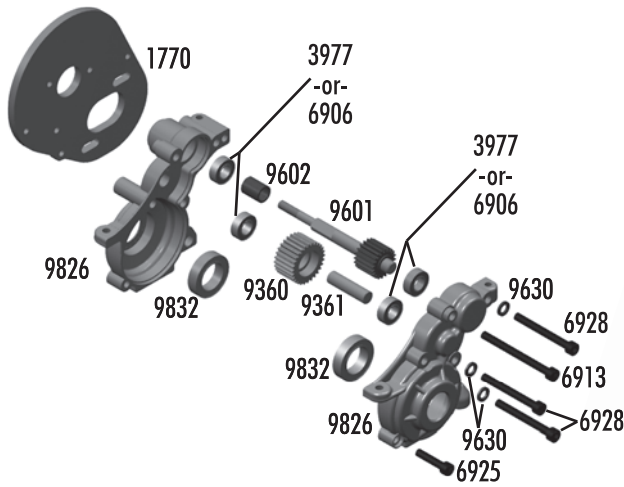

:: Transmission

1770	FT Milled Motor Plate, blue	1
3977	Ball Bearing, 3/16" x 3/8"	2
6906	Ball Bearing, PTFE Sealed 3/16 x 3/8"	2
6913	4-40 x 1 1/4" SHCS	6
6925	4-40 x 1/2" SHCS	6
6928	4-40 x 1" SHCS	6
9360	Idler Gear, molded	1
9361	Idler Gear Shaft	1
9601	B4/T4 Top Shaft	1
9602	B4/T4 Top Shaft Spacer	1
9630	Ballstud Washer	10
9826	Transmission Case for Gear Diff (left & right)	1
9832	Ball Bearing, 10 x 16mm	2