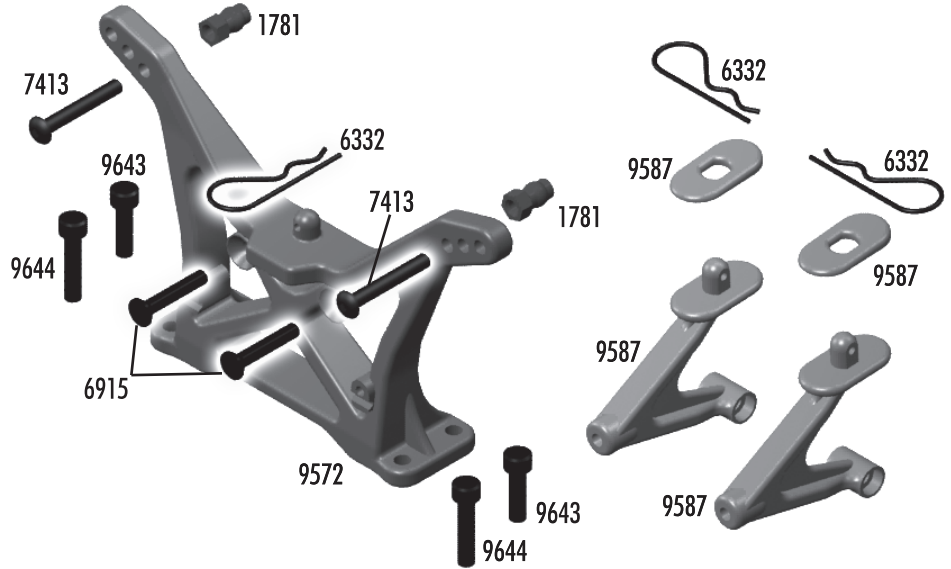

:: Rear Shock Tower B4.1

1781	FT Shock Bushings, short, (blue)	4
6332	Body Clips	6
6915	4-40 x 5/8" FHCS	6
7413	4-40 x 3/4 BHCS	6
9572	B4 Rear Shock Tower	1
9587	B4 / T4 Wing Mount / Shim Set	1
9643	5-40 x 7/16" SHCS	6
9644	5-40 x 9/16" SHCS	6

B4.1

:: Rear Shock Tower T4.1

1781	FT Shock Bushings, short, (blue)	4
6332	Body Clips	6
6915	4-40 x 5/8" FHCS	6
7413	4-40 x 3/4 BHCS	6
9587	B4 / T4 Sing Mount / Shim Set	1
9643	5-40 x 7/16" SHCS	6
9644	5-40 x 9/16" SHCS	6
9824	T4 / SC10 Rear Shock Tower	1