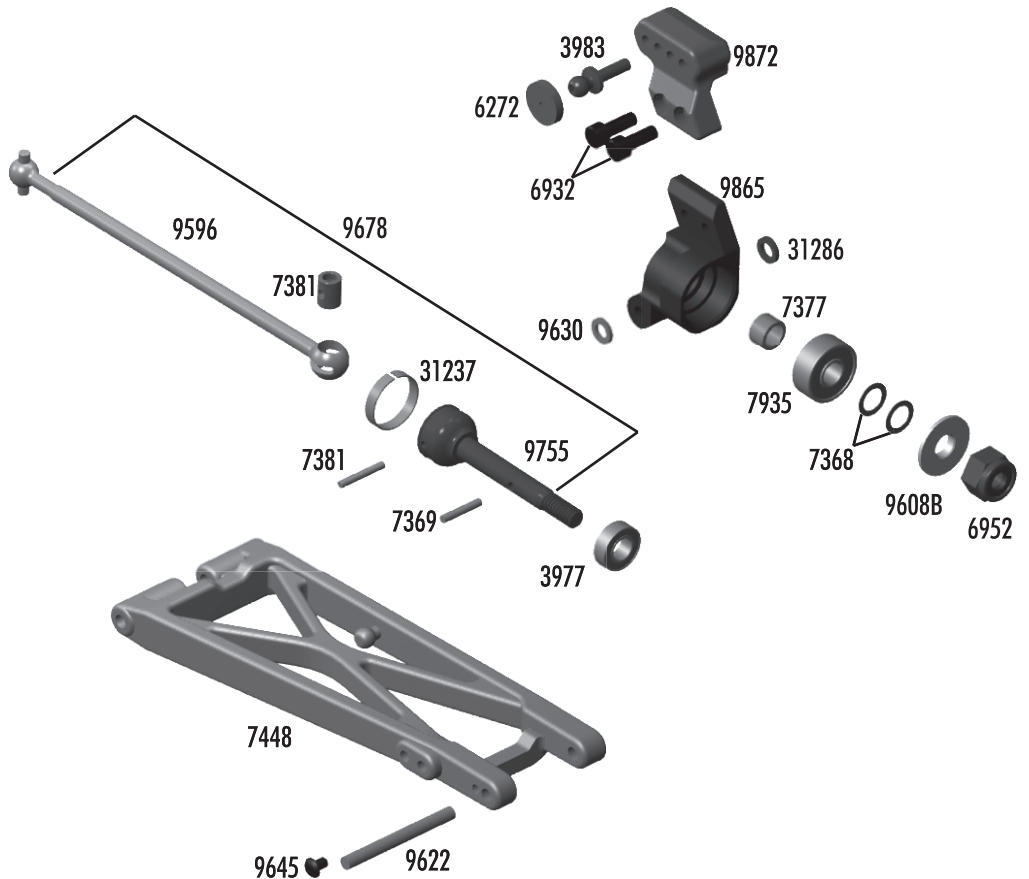

:: Rear Arms / Hubs T4.1

3977	Ball Bearing 3/16 x 3/8"	2
3983	Ballstud .30" Black (long)	6
6272	Foam Ballend Dust Cover	28
6932	4-40 x 5/16 SHCS	6
6952	8-32 Locking Nut, Steel	6
7368	3/16" Axle Shims	14
7369	1/16" Axle Roll Pins	4
7377	Axle Spacer Crush Tubes	2
7381	CVD Rebuild Kit	1
7448	T4 Rear A-Arms	Pr.
7935	Bearing, .187 x .50 x .196	2
9596	FT CVA Bone, T4	2
9608B	RR Axle Wheel Spacer (blue)	2
9622	B4 Outer Hinge Pin Set	1
9630	Ballstud Washer	10
9645	2-56 x 1/8" BHCS	8
9678	FT CVA Set, T4	1
9755	CVA Axle, Rear	2
9865	FT Aluminum Hub, 0.5 deg	2
9872	FT Aluminum Hub Tower Set	1
31237	CVA Pin Retaining Clip	2
31286	Aluminum Ballstud Washer	8