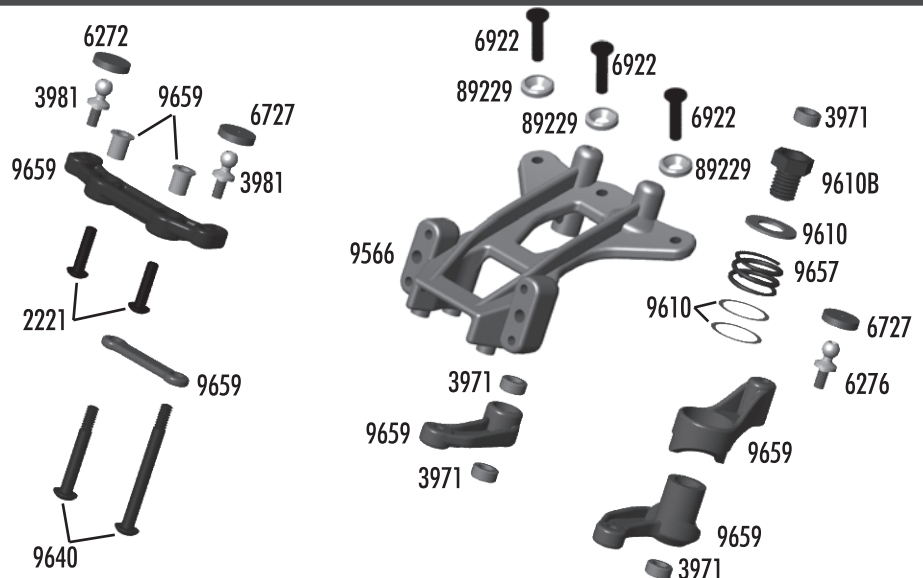

:: Front Bulkhead B4.1 / T4.1

2221	4-40 x 7/16" BHCS	6
3971	.125 x .250 x .109" Bearings	4
3981	Ballstud .20 Black, short	6
6272	Foam Ball end Dust Covers	28
6276	Ballstud .20" Silver (short)	6
6922	4-40 x 1/2" FHCS	6
9566	B4 / T4 Top Plate	1
9610	Servo Saver / Steering Hardware	1
9610B	Servo Saver Bolt, Blue	1
9640	B4 / T4 Steering Bolt, left & right	1
9657	B4 / T4 HD Servo Saver Spring	1
9659	B4 / T4 Steering Set. Includes Rack, Bellcrank, Servo Saver, Steering Brace	1
89229	Blue Countersunk Washers	10