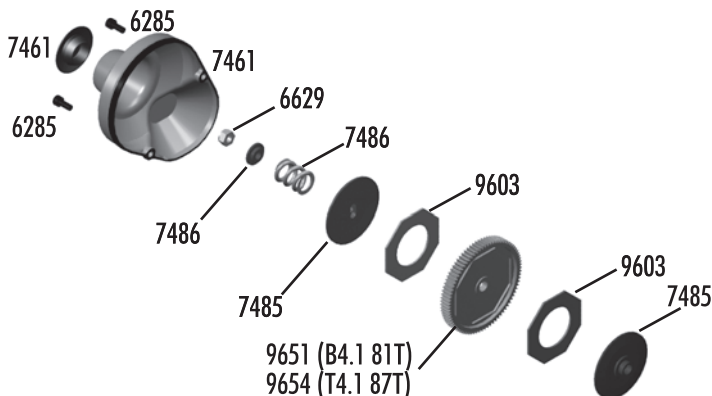

:: Spur Gears

9649	72T 48P Spur Gear	1
9650	75T 48P Spur Gear	1
9651	81T 48P Spur Gear (B4.1 Kit)	1
9652	78T 48P Spur Gear	1
9653	84T 48P Spur Gear	1
9654	87T 48P Spur Gear (T4.1 Kit)	1