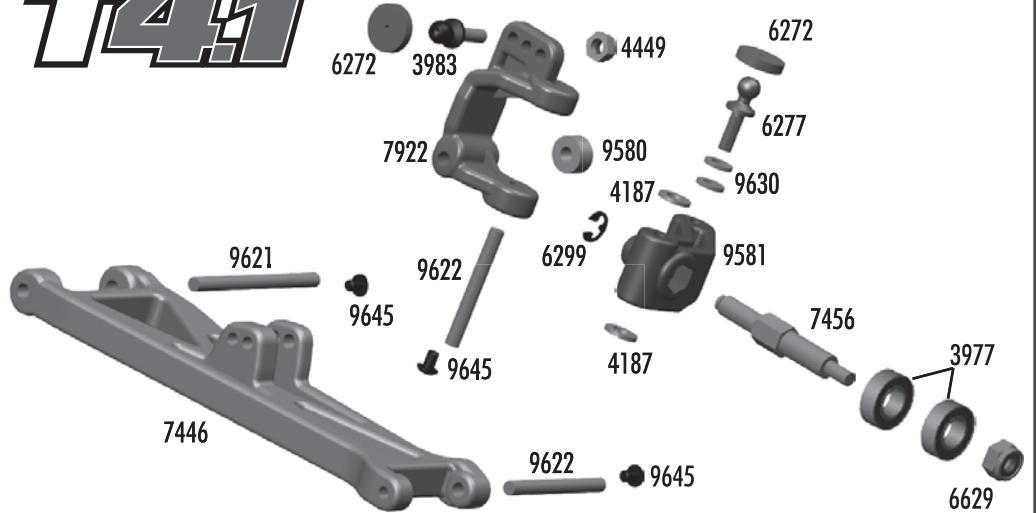

:: Front Arm / Steering T4.1

3977	Ball Bearing 3/16" x 3/8"	2
3983	Ballstud .30" Black (short)	6
4187	.030 Nylon Washers	12
4449	4-40 x 3/16 Aluminum Locknut	5
6272	Foam Ballend Dust Covers	28
6277	Ballstud .30 Silver (short)	4
6299	1/8" E-Clip	12
6629	5-40 Locknut	6
7446	T4 Front A-Arm (left & right)	Pr.
7456	Front Axle T4 (trailing)	2
7922	Caster Block, (left & right) 30deg	1
9580	Spacer	1
9581	Trailing Steering Block (left & right)	Pr.
9621	Inner Hinge Pin Set	1
9622	Outer Hinge Pin Set	1
9630	Ballstud Washer	10
9645	2-56 x 1/8" BHCS	8

T4.1

:: Front Battery Strap T4.1 / B4.1

1787	FT Battery Strap Thumbscrews Set	1
7452	Battery Strap T4, Carbon Fiber	1
9238	Foam Battery Spacers	Pr.
9594	Battery Strap B4, Carbon Fiber	1