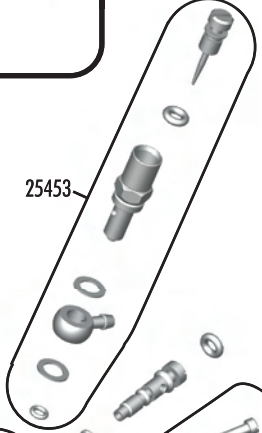

25453

25451

25455

25437

25438

25439

25452