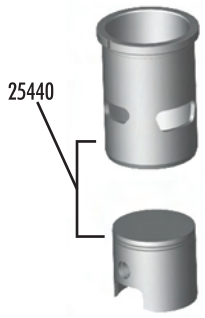

Air Filter Elements

x4 25729

Option:
Foam
Prefilter
Treatment
#7710

25730

25447

25441

25442

25440

**Complete Engine
#25480**

25454

25453

25451

25455

25437

25438

25439

25452

25456

25444

25454

25443

25436

7618

25445

89231

25653

25446

25435

25442

25448

25449

Clutch

25721

2313

25152

25237

25718

25146

25237

25719

25720

25722

25152

MGT80