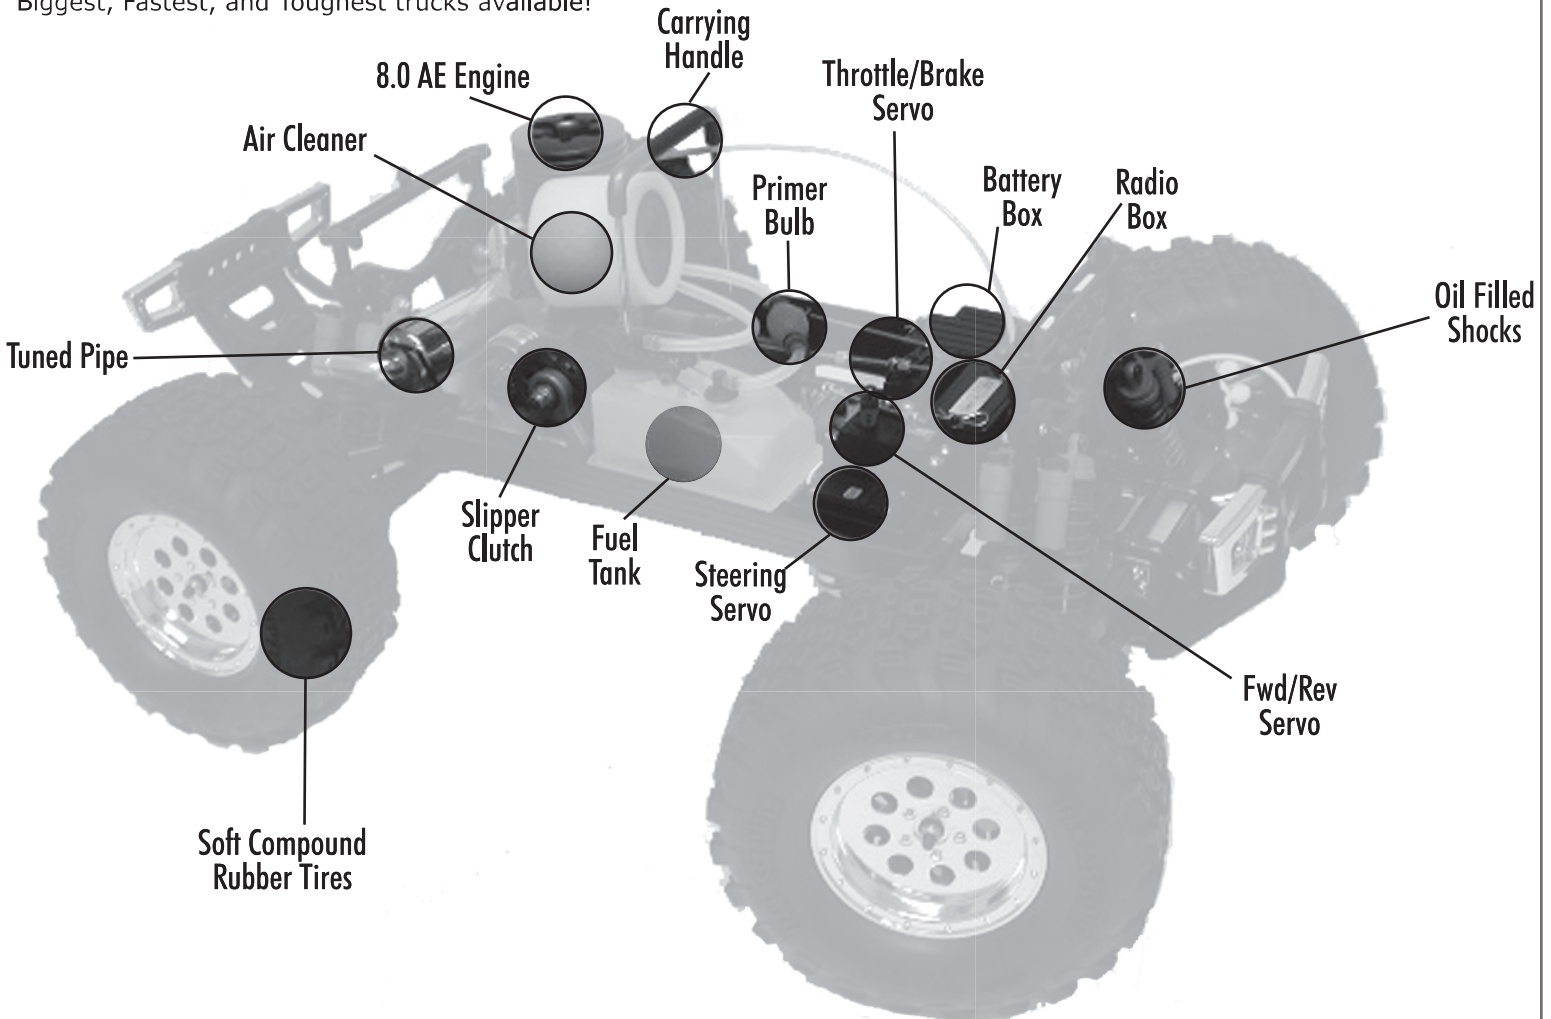

# **MGT80**

**:: Catalog & Parts Listing**

**1/8 Scale Ready-To-Run Nitro Powered 4WD Monster Truck**

## Getting to Know Your Truck

Please take a few moments to familiarize yourself with the Monster GT 8.0. The pictured truck below highlights only a few of the exciting features we have included with your new truck. Many hours have been spent making sure this is one of the Biggest, Fastest, and Toughest trucks available!