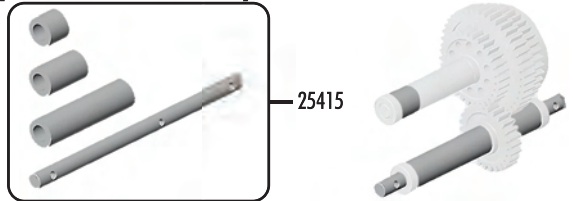

Optional Forward Only Conversion Kit