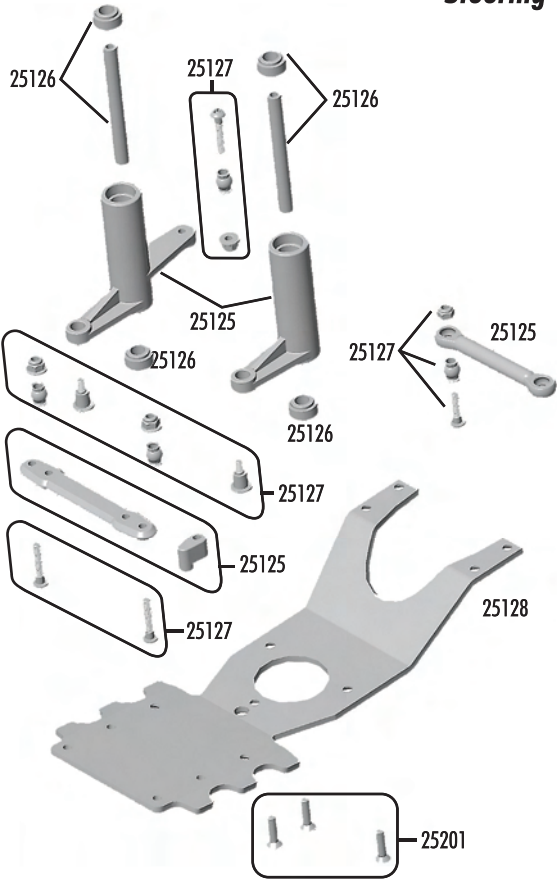

Steering

CVA Rebuild Kit: #25698
Universal Drive Rebuild Kit: #25698
Drive Cup Screw (separate): #25056
FR Center CVA Rebuild Kit: #25689
RR Center CVA Rebuild Kit: #25692

CVA

Optional Forward Only Conversion Kit

Tires & Wheels

Got Questions?

If you any questions or concerns, please call Team Associated's Customer Service at 949.544.7500!