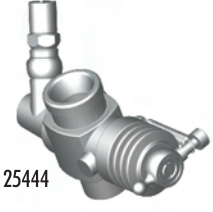

25444

25454