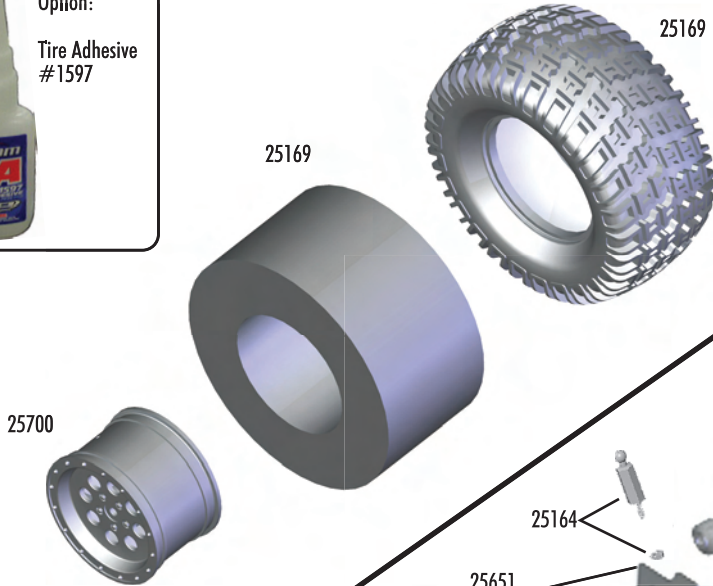

Tires & Wheels