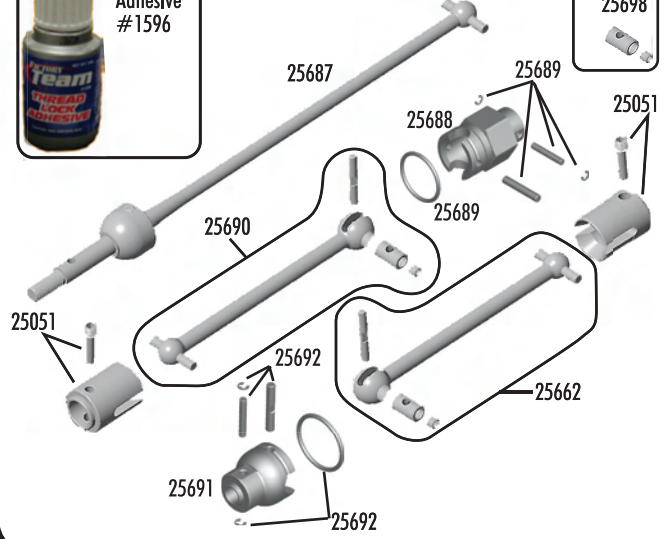

Steering

CVA Rebuild Kit: #25698
Universal Drive Rebuild Kit: #25698
Drive Cup Screw (separate): #25056
FR Center CVA Rebuild Kit: #25689
RR Center CVA Rebuild Kit: #25692

CVA

Optional Forward Only Conversion Kit

Tires & Wheels

Got Questions?

If you any questions or concerns, please call Team Associated's Customer Service at 949.544.7500!