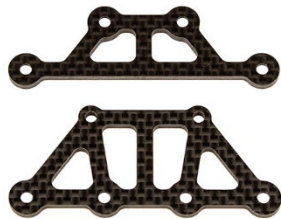

Already released: HOP-UP AND SUPPORT PARTS

UPC	Part No.	Description	MSRP	MAP
784695318472	31847	Apex2 FT Shock Tower, carbon fiber (requires #31857)	17.99	15.30
784695318489	31848	Apex2 FT Top Plates, carbon fiber	28.99	24.64
784695318496	31849	Apex2 FT Steering Arms, carbon fiber	17.99	15.30
784695914797	91479	FT Ball Bearings, 7x14x3.5mm	9.99	9.99
784695215573	21557	FT 10mm Front Spring Set	17.99	15.29
784695016507	1650	FT 7-Piece 1/4" Hex Driver Set	62.99	53.54
784695420540	42054	FT Enduro Pivot Balls, steel	17.99	15.29
784695013681	1368	FT Aluminum Clamping Servo Horn 25T, 20mm	17.99	15.29
784695013391	1339	FT Aluminum Pinion Gear, 21T 48P, 1/8 shaft	7.99	7.99
784695013407	1340	FT Aluminum Pinion Gear, 22T 48P, 1/8 shaft	7.99	7.99

31848

31849